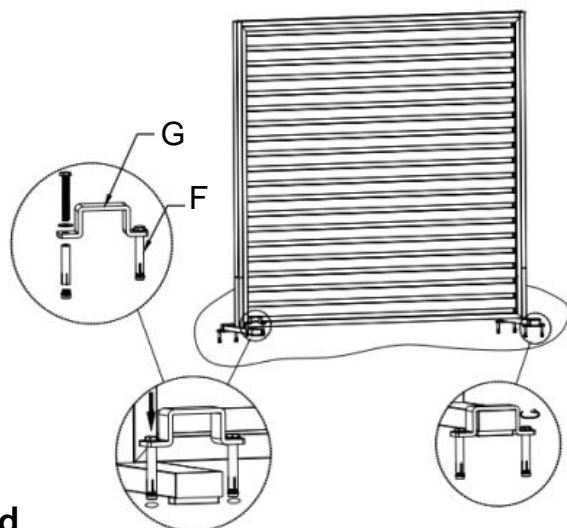

Assembly - 74" x 74" Room Divider

3

4

Finished