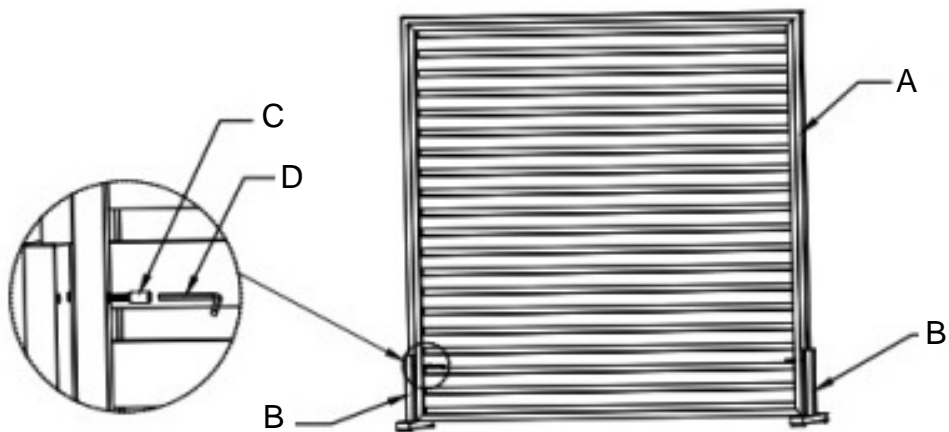

Assembly - 74" x 74" Room Divider

1