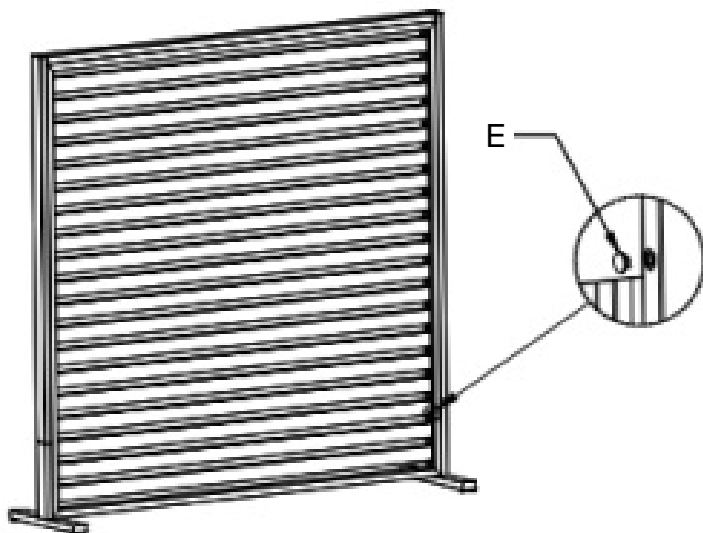

Assembly - 74" x 74" Room Divider

3