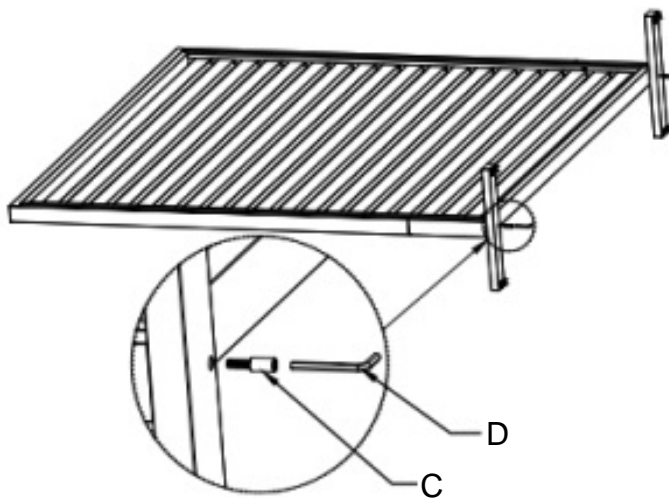

Assembly - 74" x 74" Room Divider

1

2