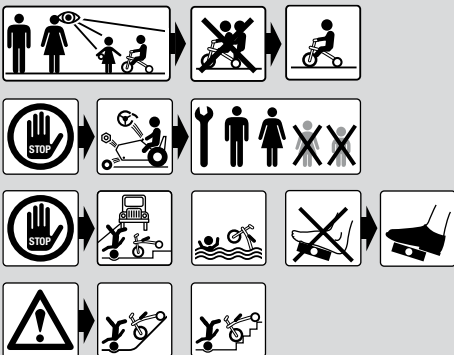

920 015 000 80

386 000 015 **

261 000 007 **

263 034 000 **

263 000 005 80

261 002 661 00

261 000 009 80

017 000 021 **

made in Germany

→ **	+10	+26	+47
	+12	+30	+51
	+13	+37	+54
	+20	+38	+60
	+22	+40	+70
	+23	+41	+75
	+25	+44	+80

WARNING

- CHOKING HAZARD - Small parts, Danger of being swallowed. Contains small parts in non assembled state. Must be assembled by adults.
- If toy is defective stop using it, repairs may only be carried out by adults.
- Adult supervision required.
- Never use near steps, slopes, driveways, hills, roadways, alleys or swimming pool areas.
- Always wear shoes.
- Never allow more than one rider.
- The use of protective gear and safety helmet is highly recommended.
- Conforms to the requirements of ASTM Standard Consumer Safety Specification on Toy Safety, F 963.

180 days warranty

From the date of purchase + guaranteed spare part service
 The warranty does not cover damages caused by improper use or neglect

WARNING

- CHOKING HAZARD - Small parts, Danger of being swallowed. Contains small parts in non assembled state. Must be assembled by adults.
- Toy is not suitable to carry children.
- If toy is defective stop using it, repairs may only be carried out by adults.
- Adult supervision required.
- Never use near steps, slopes, driveways, hills, roadways, alleys or swimming pool areas.
- Always wear shoes.
- Conforms to the requirements of ASTM Standard Consumer Safety Specification on Toy Safety, F 963.