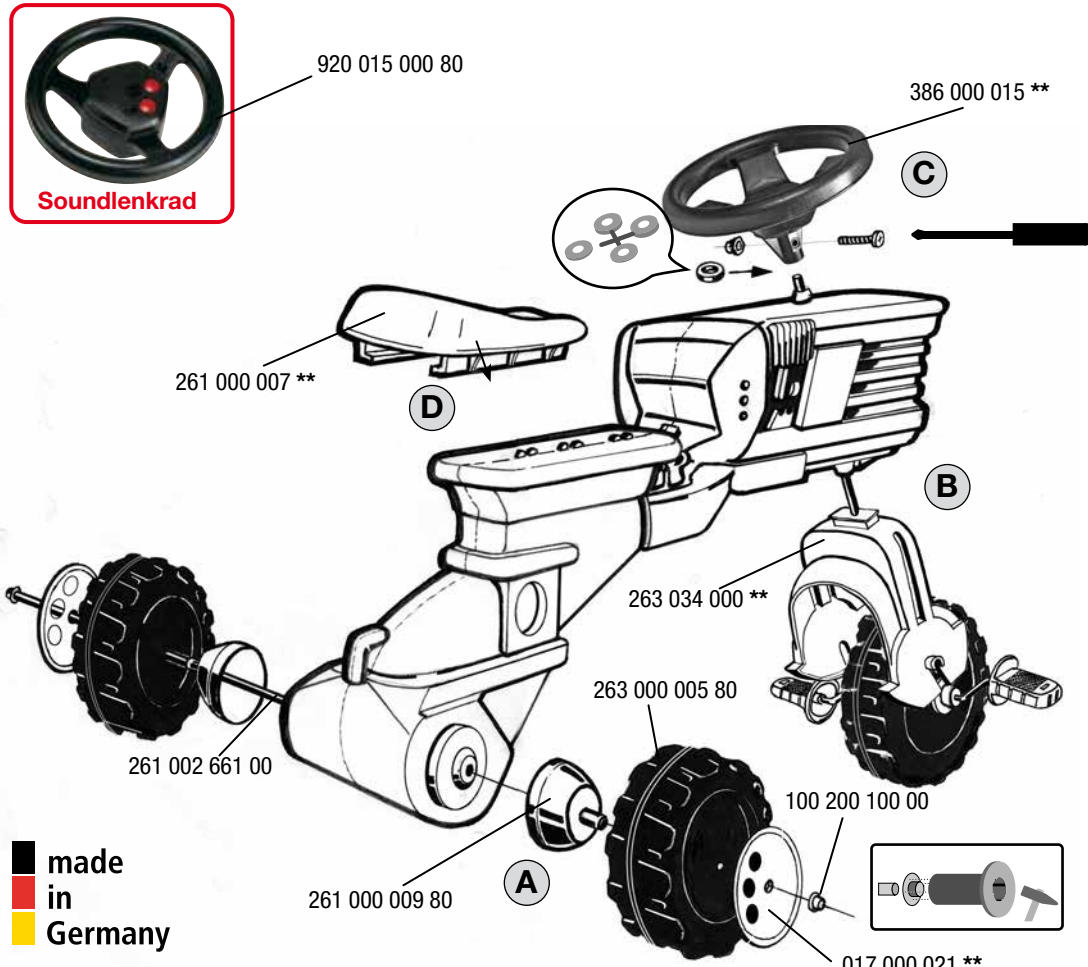

Soundlenkrad

920 015 000 80

386 000 015 **

261 000 007 **

263 034 000 **

263 000 005 80

261 002 661 00

261 000 009 80

017 000 021 **

made in Germany