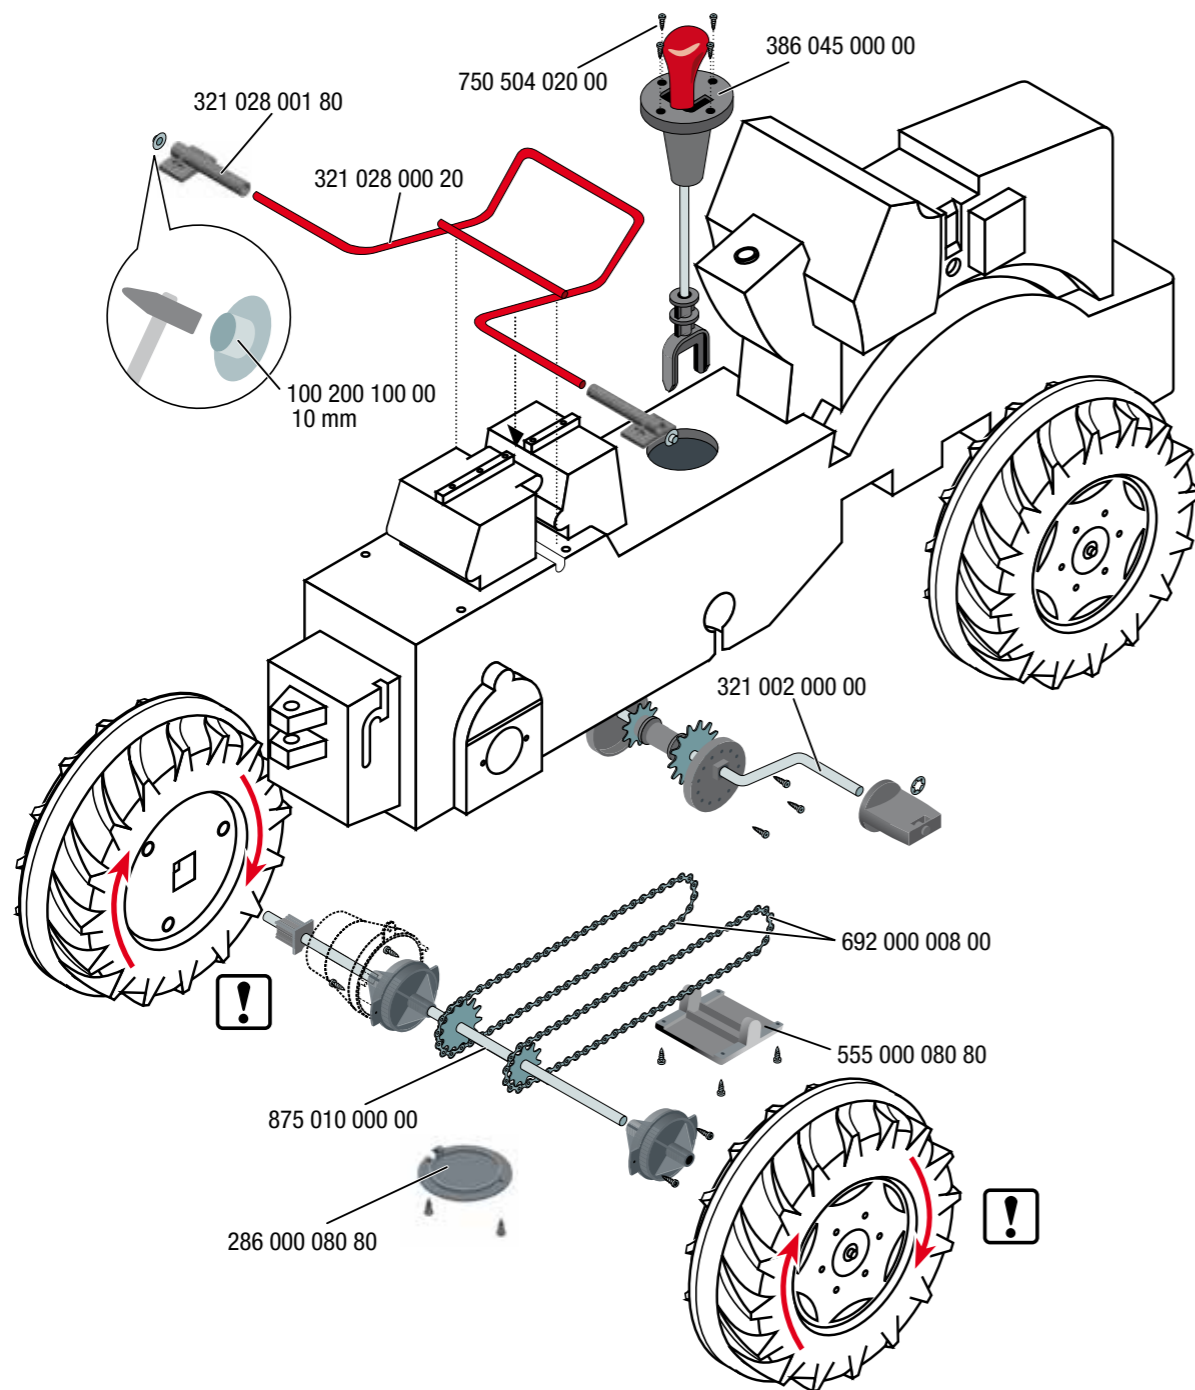

rollyUnimog

rolly toys Kundendienst Deutschland:

Tel: +49 (0) 95 68 / 856-142
Fax: +49 (0) 95 68 / 856-183
e-mail: service@rollytoys.de

2019/05

667.000.800.00