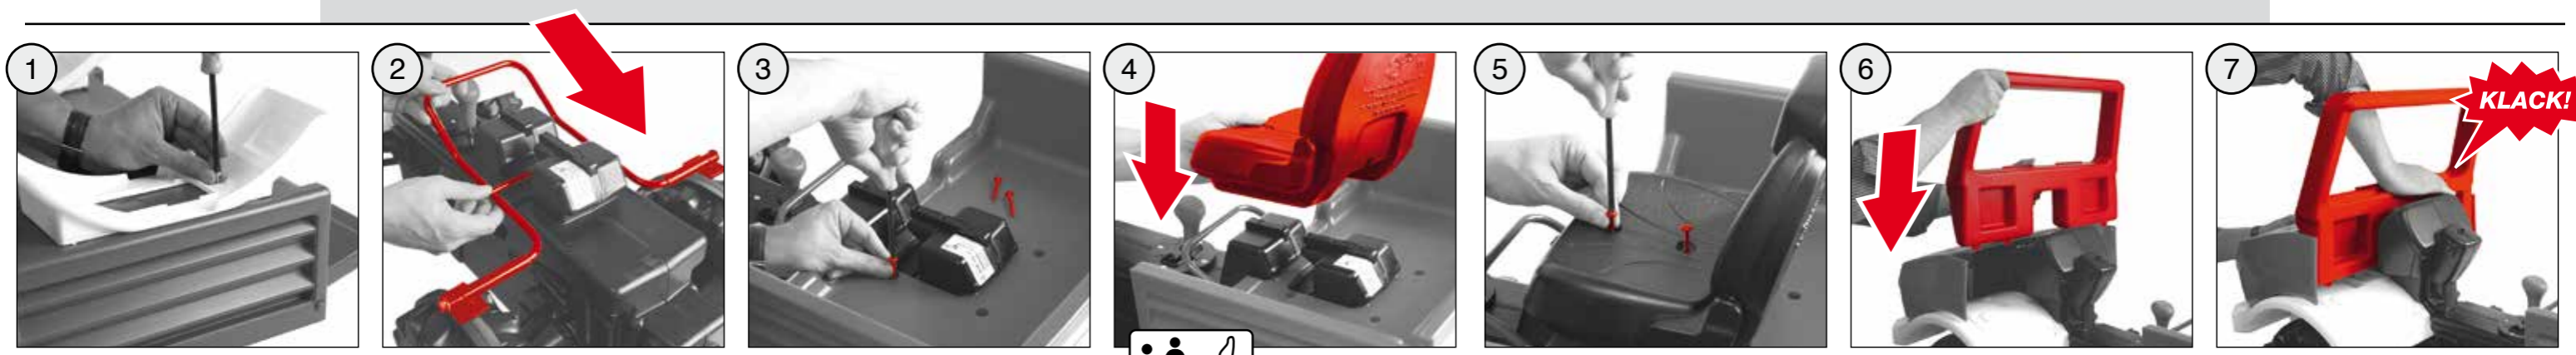

①
A 4x17 4x

③
B 5x40 4x

⑤
C 5x40 2x