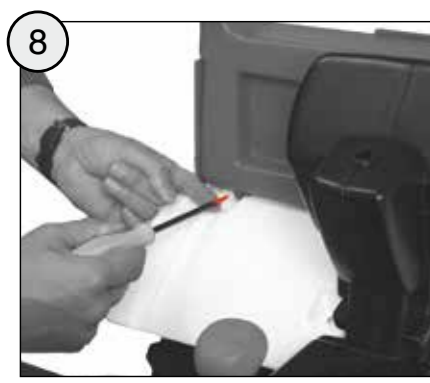

①
A 4x17 4x

③
B 5x40 4x

⑤
C 5x40 2x

⑧
E 4x17 2x

⑨
F 4x17 4x

⑪
G 5x40 1x

⑫
H 4x17 1x

⑬
K Ø 20 x Ø10,5x1 1x 1x

⑬ 5x30 ⑭ ø5mm ⑮ M5
1x 1x 1x

(A)+(E)+(F)+(H) 11x 4 x 17
(K) Ø20 x Ø10,5 x 1 1x
(L) M5 x 30 1x
(B)+(C)+(G) 7x 5 x 40
(M) ø5mm ⑮ M5
1x 1x
(metrisch • metric • métrique • metrico)
0 10 20 30 40 50 mm

WARNING:
CHOKING HAZARD – Small parts.
Not for children under 3 years.

- CHOKING HAZARD - Small parts, Danger of being swallowed. Contains small parts in nonassembled state. Must be assembled by adults.
- If toy is defective stop using it, repairs may only be carried out by adults.
- Adult supervision required.
- Never use near steps, slopes, driveways, hills, roadways, alleys or swimming pool areas.
- Always wear shoes.
- Never allow more than one rider.
- The use of protective gear and safety helmet is highly recommended.
- Conforms to the requirements of ASTM Standard Consumer Safety Specification on Toy Safety, F 963.