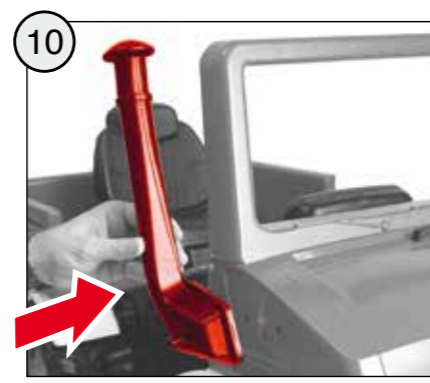

①
A 4x17 4x

③
B 5x40 4x

⑤
C 5x40 2x

⑧
E 4x17 2x

⑨
F 4x17 4x

⑪
G 5x40 1x

⑫
H 4x17 1x

⑬
K Ø 20 x Ø10,5x1 1x 1x

⑬ 5x30 ⑭ ø5mm ⑮ M5
1x 1x 1x

(A)+(E)+(F)+(H) 11x 4 x 17
(K) Ø20 x Ø10,5 x 1 1x
(L) M5 x 30 1x
(B)+(C)+(G) 7x 5 x 40
(M) ø5mm ⑮ M5
1x 1x
(metrisch • metric • métrique • metrico)
0 10 20 30 40 50 mm

WARNING:
CHOKING HAZARD – Small parts.
Not for children under 3 years.

- CHOKING HAZARD - Small parts, Danger of being swallowed. Contains small parts in nonassembled state. Must be assembled by adults.
- If toy is defective stop using it, repairs may only be carried out by adults.
- Adult supervision required.
- Never use near steps, slopes, driveways, hills, roadways, alleys or swimming pool areas.
- Always wear shoes.
- Never allow more than one rider.
- The use of protective gear and safety helmet is highly recommended.
- Conforms to the requirements of ASTM Standard Consumer Safety Specification on Toy Safety, F 963.