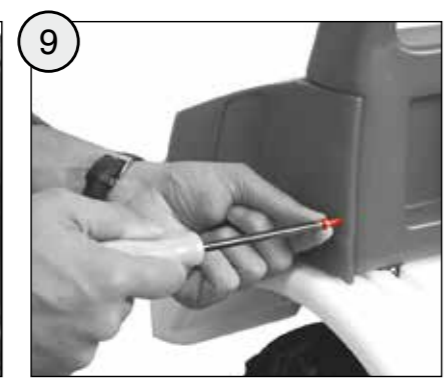

①
A 4x17 4x

③
B 5x40 4x

⑤
C 5x40 2x

⑧
E 4x17 2x

⑨
F 4x17 4x

⑪
G 5x40 1x

⑫
H 4x17 1x

⑬
K Ø 20 x Ø10,5x1 1x 1x

⑬ 5x30 ⑭ ø5mm ⑮ M5
1x 1x 1x

(A)+(E)+(F)+(H) 11x 4 x 17
(K) Ø20 x Ø10,5 x 1 1x
(L) M5 x 30 1x
(B)+(C)+(G) 7x 5 x 40
(M) ø5mm ⑮ M5
1x 1x
(metrisch • metric • métrique • metrico)
0 10 20 30 40 50 mm

WARNING:
CHOKING HAZARD – Small parts.
Not for children under 3 years.

- CHOKING HAZARD - Small parts, Danger of being swallowed. Contains small parts in nonassembled state. Must be assembled by adults.
- If toy is defective stop using it, repairs may only be carried out by adults.
- Adult supervision required.
- Never use near steps, slopes, driveways, hills, roadways, alleys or swimming pool areas.
- Always wear shoes.
- Never allow more than one rider.
- The use of protective gear and safety helmet is highly recommended.
- Conforms to the requirements of ASTM Standard Consumer Safety Specification on Toy Safety, F 963.