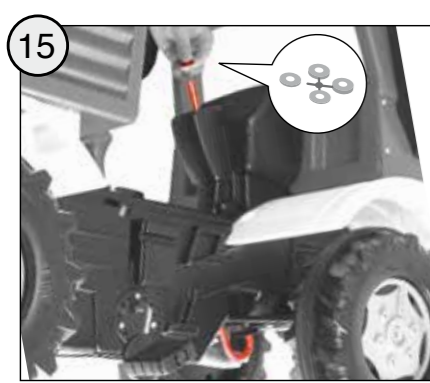

⑬ 5x30 ⑭ ø5mm ⑮ M5
1x 1x 1x