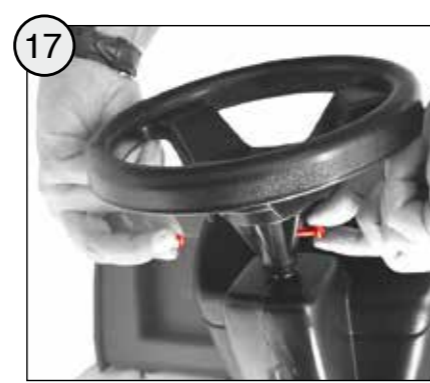

⑬ 5x30 ⑭ ø5mm ⑮ M5
1x 1x 1x