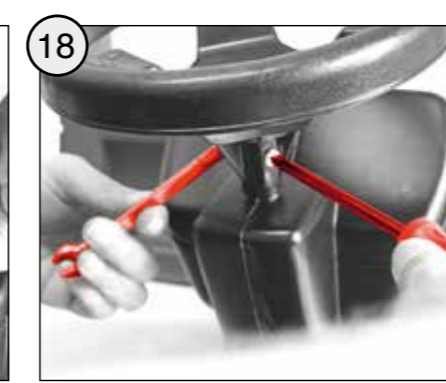

①
A 4x17 4x

③
B 5x40 4x

⑤
C 5x40 2x

⑧
E 4x17 2x

⑨
F 4x17 4x

⑪
G 5x40 1x

⑫
H 4x17 1x

⑬
K Ø 20 x Ø10,5x1 1x 1x

⑬ 5x30 ⑭ ø5mm ⑮ M5
1x 1x 1x

(A)+(E)+(F)+(H) 11x 4 x 17
(K) Ø20 x Ø10,5 x 1 1x
(L) M5 x 30 1x
(B)+(C)+(G) 7x 5 x 40
(M) ø5mm ⑮ M5
1x 1x
(metrisch • metric • métrique • metrico)
0 10 20 30 40 50 mm

WARNING:
CHOKING HAZARD – Small parts.
Not for children under 3 years.

- CHOKING HAZARD - Small parts, Danger of being swallowed. Contains small parts in nonassembled state. Must be assembled by adults.
- If toy is defective stop using it, repairs may only be carried out by adults.
- Adult supervision required.
- Never use near steps, slopes, driveways, hills, roadways, alleys or swimming pool areas.
- Always wear shoes.
- Never allow more than one rider.
- The use of protective gear and safety helmet is highly recommended.
- Conforms to the requirements of ASTM Standard Consumer Safety Specification on Toy Safety, F 963.