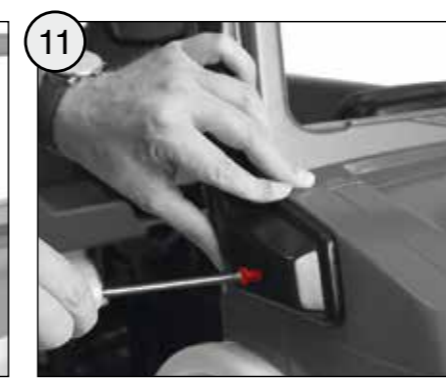

①
A 4x17 4x

③
B 5x40 4x

⑤
C 5x40 2x

⑧
E 4x17 2x

⑨
F 4x17 4x

⑪
G 5x40 1x

⑫
H 4x17 1x

⑬
K Ø 20 x Ø10,5x1 1x 1x

⑬ 5x30 ⑭ ø5mm ⑮ M5
1x 1x 1x

(A)+(E)+(F)+(H) 11x 4 x 17
(K) Ø20 x Ø10,5 x 1 1x
(L) M5 x 30 1x
(B)+(C)+(G) 7x 5 x 40
(M) ø5mm ⑮ M5
1x 1x
(metrisch • metric • métrique • metrico)
0 10 20 30 40 50 mm

WARNING:
CHOKING HAZARD – Small parts.
Not for children under 3 years.

- CHOKING HAZARD - Small parts, Danger of being swallowed. Contains small parts in nonassembled state. Must be assembled by adults.
- If toy is defective stop using it, repairs may only be carried out by adults.
- Adult supervision required.
- Never use near steps, slopes, driveways, hills, roadways, alleys or swimming pool areas.
- Always wear shoes.
- Never allow more than one rider.
- The use of protective gear and safety helmet is highly recommended.
- Conforms to the requirements of ASTM Standard Consumer Safety Specification on Toy Safety, F 963.