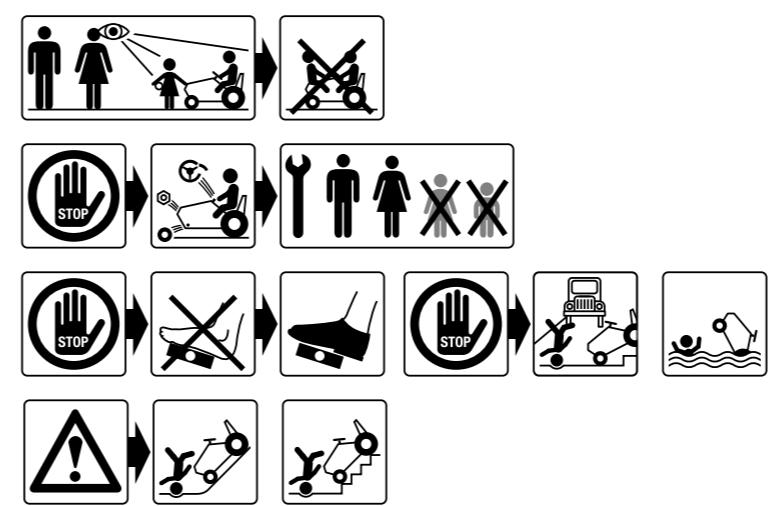

WARNING:
CHOKING HAZARD – Small parts.
 Not for children under 3 years.

- CHOKING HAZARD - Small parts, Danger of being swallowed. Contains small parts in nonassembled state. Must be assembled by adults.
- If toy is defective stop using it, repairs may only be carried out by adults.
- Adult supervision required.
- Never use near steps, slopes, driveways, hills, roadways, alleys or swimming pool areas.
- Always wear shoes.
- Never allow more than one rider.
- The use of protective gear and safety helmet is highly recommended.
- Conforms to the requirements of ASTM Standard Consumer Safety Specification on Toy Safety, F 963.