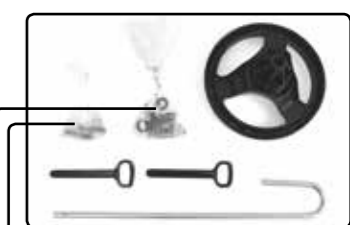

→ **

● +10	● +26	● +44
● +12	● +30	● +70
● +13	● +37	● +75
● +20	● +39	● +78
● +22	● +40	● +80
● +23	● +41