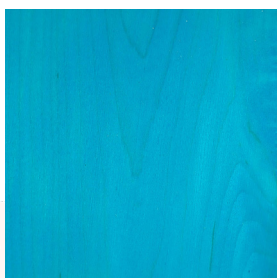

Yellow, Deep

Yellow

Green, Bright

Green, Forest

Green, Leaf

Blue, Brilliant

Blue, Cyanine

Blue, Lavendar

Blue, Slate

Blue

Purple, Abyss

Purple, Sunrise

Purple

Turquoise

Black

Ebony

Colours are shown for illustrative purposes only. Printed colour can vary from actual product. Final colour will depend on surface and application. Always test for suitability before use.

Brown

Mahogany