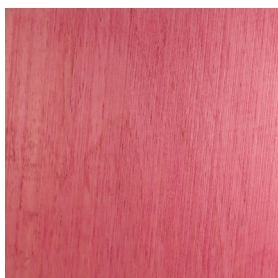

Blue, Slate

Blue

Purple, Abyss

Purple, Sunrise

Purple

Turquoise

Black

Ebony

Colours are shown for illustrative purposes only. Printed colour can vary from actual product. Final colour will depend on surface and application. Always test for suitability before use.

Brown

Mahogany

Teak

Red

Violet

Yellow

Blue

Black