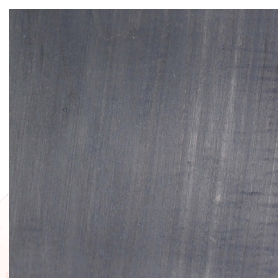

Yellow, Deep

Yellow

Green, Bright

Green, Forest

Green, Leaf

Blue, Brilliant

Blue, Cyanine

Blue, Lavendar

Blue, Slate

Blue

Purple, Abyss

Purple, Sunrise

Purple

Turquoise

Black

Ebony

Colours are shown for illustrative purposes only. Printed colour can vary from actual product. Final colour will depend on surface and application. Always test for suitability before use.

Brown

Mahogany