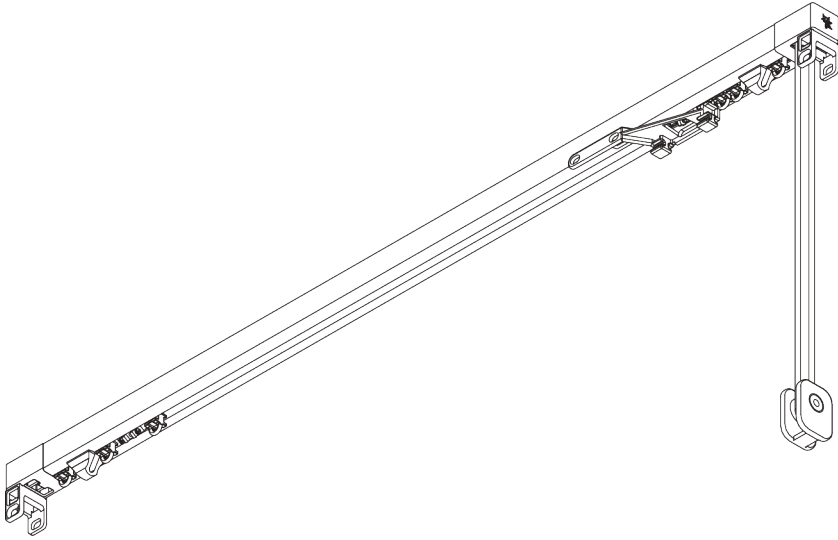

## PRODUCT INFORMATION

- **Operation:** cord
- **Range:** M - L
- **Fitting:** ceiling, wall, recess
- **Colours:** white RAL 9016, black RAL 9005 or anodised aluminum, special colours possible (recess profile only in white RAL 9016, black RAL 9005 or special color)
- **Fabrics:** refer to Silent Gliss fabric collection

### **Features:**

- 2-component (2C) glider technology
- Wave (2C)
- Bendable
- Bendable recess profile