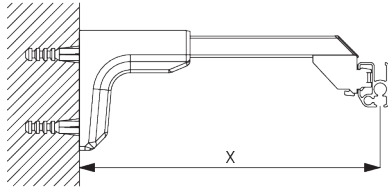

FITTING

**A. FITTING
INFORMATION**

For detailed fitting information, visit the Silent Gliss website.

Fixing points

B. CEILING FITTING

Bracket SG 3603

SG 3603
Bracket

C. WALL FITTING

Smart Fix

Smart Fix SG 11200 - SG 11205 and bracket SG 3603:
Screw SG 10492 (M4x8) needed.

Square Smart Fix SG 11210 - SG 11215 and bracket SG 3603:
Screw SG 10492 (M4x8) needed.

Universal Smart Fix SG 11154 - SG 11156 and bracket SG 3603:
Screw SG 10277 (M4x12) needed.