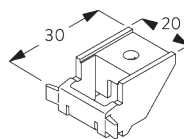

FITTING

**A. FITTING
INFORMATION**

For detailed fitting information, visit the Silent Gliss website.

Fixing points

B. CEILING FITTING

Bracket SG 3603

SG 3603
Bracket

C. WALL FITTING

Smart Fix

Smart Fix SG 11200 - SG 11205 and bracket SG 3603:
Screw SG 10492 (M4x8) needed.

Square Smart Fix SG 11210 - SG 11215 and bracket SG 3603:
Screw SG 10492 (M4x8) needed.

Universal Smart Fix SG 11154 - SG 11156 and bracket SG 3603:
Screw SG 10277 (M4x12) needed.