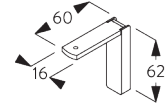

Smart Fix

Smart Fix SG 11200 - SG 11205 and bracket SG 3603:
Screw SG 10492 (M4x8) needed.

Square Smart Fix SG 11210 - SG 11215 and bracket SG 3603:
Screw SG 10492 (M4x8) needed.

Universal Smart Fix SG 11154 - SG 11156 and bracket SG 3603:
Screw SG 10277 (M4x12) needed.

Smart Fix	X mm
SG 11200 / SG 11210	76
SG 11201 / SG 11211	96
SG 11202 / SG 11212	116
SG 11203 / SG 11213	136
SG 11204 / SG 11214	166
SG 11205 / SG 11215	216
SG 11154	127-155
SG 11155	157-185
SG 11156	207-235

SG 3603
Bracket

SG 10277
Pan head screw M4x12

SG 10492
Pan head screw M4x8

SG 11200
Smart Fix 60 mm

SG 11201
Smart Fix 80 mm

SG 11202
Smart Fix 100 mm

SG 11203
Smart Fix 120 mm

SG 11204
Smart Fix 150 mm