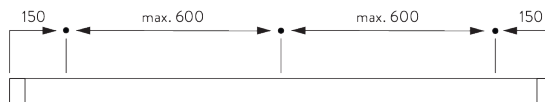

Fixing points