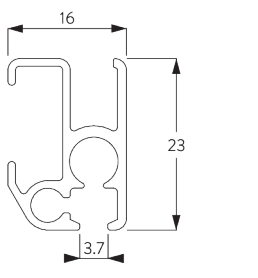

Features:

- Bendable

SYSTEM SPECIFICATIONS

A. SYSTEM DIMENSIONS

6 m

15 kg

Max. curtain weight

	2 m	4 m	6 m
	15	14	13
	15	14	13
	10	7	5
	10	7	5
	5	4	3
	5	4	3
	4	3	-
	4	3	-

(kg max.)

B. PROFILE

Profile and bending information

SG 1082

Profile

Radius:
✓ 10 cm, 20 cm, >30 cm

**C. HOW TO
MEASURE**

- A: System width
- B: System height
- C: Distance between floor and fabric
- D: Cord height
- E: Safety Retainer SG 10731 min. 150 cm above floor