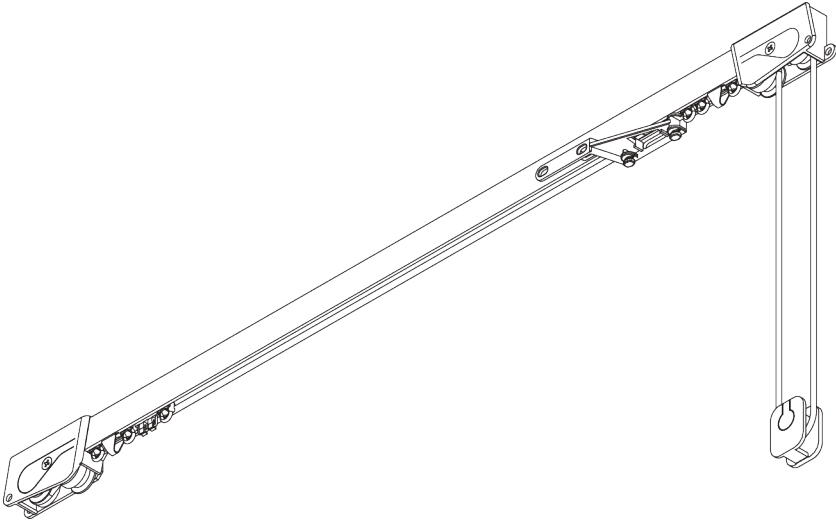

SG 3000

PRODUCT INFORMATION

- **Operation:** cord
- **Range:** S - M
- **Fitting:** ceiling, wall
- **Colours:** white RAL 9016; special colours or anodised aluminum possible
- **Fabrics:** refer to Silent Gliss fabric collection

Features:

- Bendable

SYSTEM SPECIFICATIONS

A. SYSTEM DIMENSIONS

6 m

15 kg

Max. curtain weight

	2 m	4 m	6 m
	15	14	13
	15	14	13
	10	7	5
	10	7	5
	5	4	3
	5	4	3
	4	3	-
	4	3	-

(kg max.)

B. PROFILE

Profile and bending information

SG 1082

Profile

Radius:
✓ 10 cm, 20 cm, >30 cm

**C. HOW TO
MEASURE**

- A: System width
- B: System height
- C: Distance between floor and fabric
- D: Cord height
- E: Safety Retainer SG 10731 min. 150 cm above floor

**D. SPECIFICATION
TEXT**

Silent Gliss SG 3000 Cord Operated Curtain Track System. Comprises aluminium profile SG 1082 supplied made to measure in powder coated white with gliders SG 3533 at 14/m, cord guide/return set SG 3288, pilot runner SG 3030 and SG 3213, overlap SG 3242 and cord SG 3090. Face fixed with nylon bracket SG 3630 / SG 3655 / SG 3660 / SG Smart Fix / top fixed with nylon bracket SG 3603 at 600 to 800mm centres. Compliant to Child Safety legislation EN 13120.