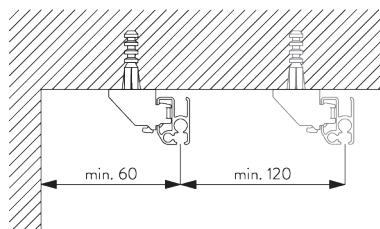

FITTING

**A. FITTING
INFORMATION**

For detailed fitting information, visit the Silent Gliss website.

Fixing points

B. CEILING FITTING

Bracket SG 3603

SG 3603
Bracket

C. WALL FITTING

Smart Fix

Smart Fix SG 11200 - SG 11205 and bracket SG 3603:
Screw SG 10492 (M4x8) needed.

Square Smart Fix SG 11210 - SG 11215 and bracket SG 3603:
Screw SG 10492 (M4x8) needed.

Universal Smart Fix SG 11154 - SG 11156 and bracket SG 3603:
Screw SG 10277 (M4x12) needed.