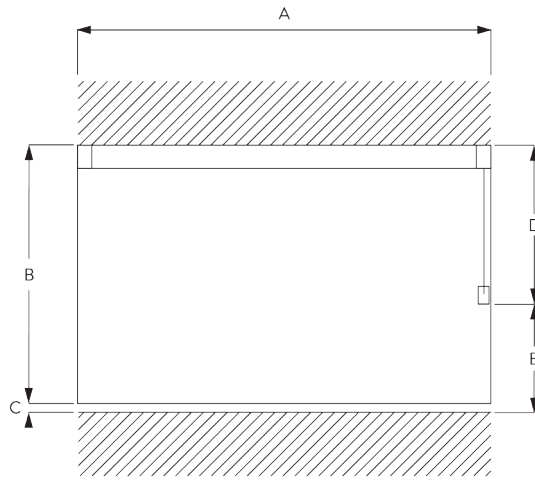

Features:

- Bendable

SYSTEM SPECIFICATIONS

A. SYSTEM DIMENSIONS

6 m

15 kg

Max. curtain weight

	2 m	4 m	6 m
	15	14	13
	15	14	13
	10	7	5
	10	7	5
	5	4	3
	5	4	3
	4	3	-
	4	3	-

(kg max.)

B. PROFILE

Profile and bending information

SG 1082

Profile

Radius:
✓ 10 cm, 20 cm, >30 cm

**C. HOW TO
MEASURE**

- A: System width
- B: System height
- C: Distance between floor and fabric
- D: Cord height
- E: Safety Retainer SG 10731 min. 150 cm above floor