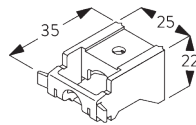

FITTING

A. FITTING INFORMATION

Fixing Points

For detailed fitting information, visit the [Silent Gliss website](#).

B. CEILING FITTING

Bracket SG 3603

SG 3603
Bracket

C. WALL FITTING

Universal brackets SG 3630, SG 3655, SG 3660

SG 3630
Bracket 35 mm

SG 3655
Bracket 50 mm

SG 3660
Bracket 65 mm

Bracket	X mm
SG 3630	42
SG 3655	57
SG 3660	72

Smart Fix

Smart Fix SG 11200 - SG 11204 and bracket SG 3603:
Screw SG 10492 (M4x8) needed.