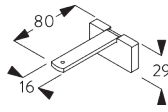

**Universal Smart Fix SG 11154 - SG 11156 and
bracket SG 3603:**

Screw SG 10277 (M4x12) needed.

SG 3603

Bracket

SG 10277

Pan head screw M4x12

SG 10492

Pan head screw M4x8

SG 11200

Smart Fix 60 mm

SG 11201

Smart Fix 80 mm

SG 11202

Smart Fix 100 mm

SG 11203

Smart Fix 120 mm

SG 11204

Smart Fix 150 mm

SG 11210

Square Smart Fix 60 mm

SG 11211

Square Smart Fix 80 mm

SG 11212

Square Smart Fix 100 mm