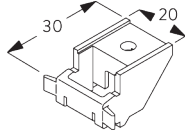

SG 3603

Bracket

SG 10277

Pan head screw M4x12

SG 10492

Pan head screw M4x8