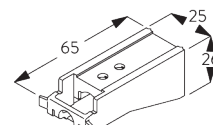

FITTING

A. FITTING INFORMATION

Fixing Points

For detailed fitting information, visit the [Silent Gliss website](#).

B. CEILING FITTING

Bracket SG 3603

SG 3603
Bracket

C. WALL FITTING

Universal brackets SG 3630, SG 3655, SG 3660

SG 3630
Bracket 35 mm

SG 3655
Bracket 50 mm

SG 3660
Bracket 65 mm

Bracket	X mm
SG 3630	42
SG 3655	57
SG 3660	72

Smart Fix

Smart Fix SG 11200 - SG 11204 and bracket SG 3603:
Screw SG 10492 (M4x8) needed.