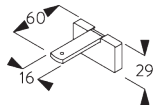

**Universal Smart Fix SG 11154 - SG 11156 and
bracket SG 3603:**

Screw SG 10277 (M4x12) needed.

SG 3603

Bracket

SG 10277

Pan head screw M4x12

SG 10492

Pan head screw M4x8

SG 11200

Smart Fix 60 mm

SG 11201

Smart Fix 80 mm

SG 11202

Smart Fix 100 mm

SG 11203

Smart Fix 120 mm

SG 11204

Smart Fix 150 mm

SG 11210

Square Smart Fix 60 mm

SG 11211

Square Smart Fix 80 mm

SG 11212

Square Smart Fix 100 mm