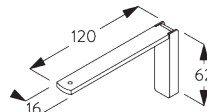

**Universal Smart Fix SG 11154 - SG 11156 and
bracket SG 3603:**

Screw SG 10277 (M4x12) needed.

SG 3603

Bracket

SG 10277

Pan head screw M4x12

SG 10492

Pan head screw M4x8

SG 11200

Smart Fix 60 mm

SG 11201

Smart Fix 80 mm

SG 11202

Smart Fix 100 mm

SG 11203

Smart Fix 120 mm

SG 11204

Smart Fix 150 mm

SG 11210

Square Smart Fix 60 mm

SG 11211

Square Smart Fix 80 mm

SG 11212

Square Smart Fix 100 mm