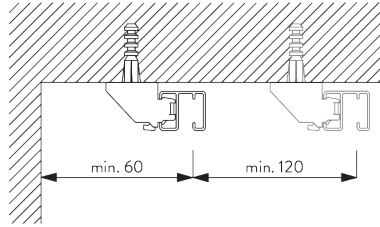

B. HOW TO MEASURE

A: System width
B: System height
C: Distance between floor and fabric

C. SPECIFICATION TEXT

Silent Gliss SG 1280 Hand Operated Curtain Track System. Comprises aluminium profile SG 1280 supplied made to measure in powder coated white, with 2 end covers SG 3985. Face fixed with nylon bracket SG 3630 / SG 3655 / SG 3660 / SG Smart Fix / top fixed with nylon bracket 3603 at max. 600 mm centres.

FITTING

A. FITTING INFORMATION

Fixing Points

For detailed fitting information, visit the [Silent Gliss website](#).

B. CEILING FITTING

Bracket SG 3603

SG 3603
Bracket

C. WALL FITTING

Universal brackets SG 3630, SG 3655, SG 3660

SG 3630
Bracket 35 mm

SG 3655
Bracket 50 mm

SG 3660
Bracket 65 mm

Bracket	X mm
SG 3630	42
SG 3655	57
SG 3660	72

Smart Fix

Smart Fix SG 11200 - SG 11204 and bracket SG 3603:
Screw SG 10492 (M4x8) needed.