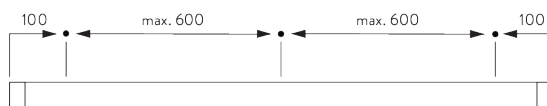

FITTING

A. FITTING INFORMATION

Fixing Points

For detailed fitting information, visit the [Silent Gliss website](#).