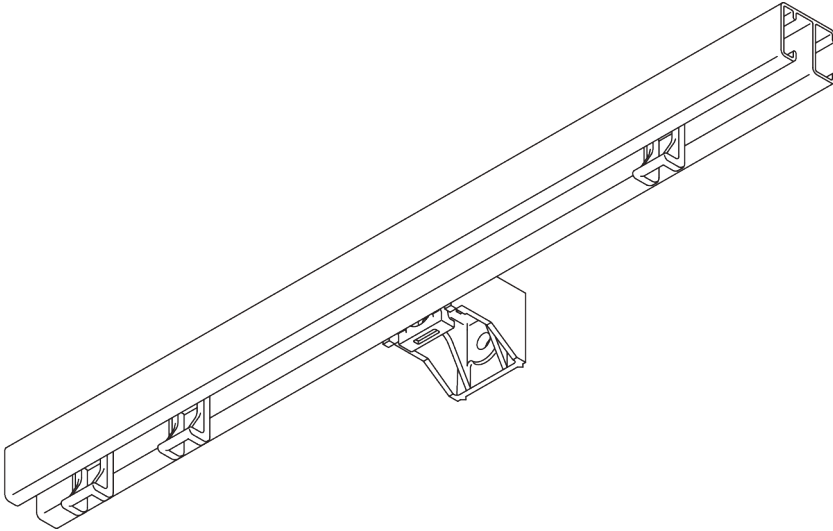

SG 1280

PRODUCT INFORMATION

- **Operation:** hand
- **Range:** M - L
- **Fitting:** ceiling, wall
- **Colours:** white RAL 9016; special colours or anodised aluminum possible
- **Fabrics:** refer to Silent Gliss fabric collection

Features:

- Bendable

SYSTEM SPECIFICATIONS

A. PROFILE

Profile and bending information

SG 1280p

Profile

Radius:
✓ 15 cm, 20 cm

B. HOW TO MEASURE

A: System width
B: System height
C: Distance between floor and fabric

C. SPECIFICATION TEXT

Silent Gliss SG 1280 Hand Operated Curtain Track System. Comprises aluminium profile SG 1280 supplied made to measure in powder coated white, with 2 end covers SG 3985. Face fixed with nylon bracket SG 3630 / SG 3655 / SG 3660 / SG Smart Fix / top fixed with nylon bracket 3603 at max. 600 mm centres.