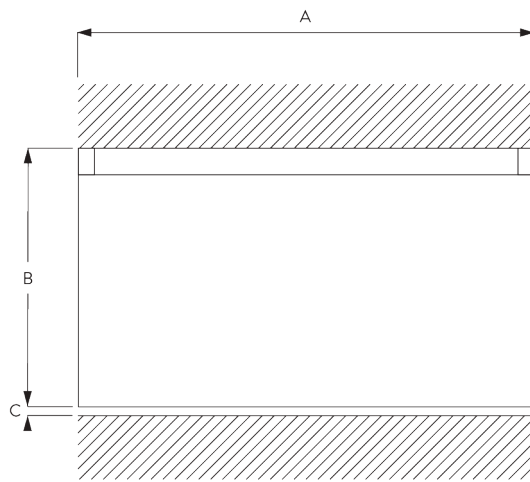

SG 1280

PRODUCT INFORMATION

- **Operation:** hand
- **Range:** M - L
- **Fitting:** ceiling, wall
- **Colours:** white RAL 9016; special colours or anodised aluminum possible
- **Fabrics:** refer to Silent Gliss fabric collection

Features:

- Bendable

SYSTEM SPECIFICATIONS

A. PROFILE

Profile and bending information

SG 1280p

Profile

Radius:
✓ 15 cm, 20 cm

B. HOW TO MEASURE

A: System width
B: System height
C: Distance between floor and fabric

C. SPECIFICATION TEXT

Silent Gliss SG 1280 Hand Operated Curtain Track System. Comprises aluminium profile SG 1280 supplied made to measure in powder coated white, with 2 end covers SG 3985. Face fixed with nylon bracket SG 3630 / SG 3655 / SG 3660 / SG Smart Fix / top fixed with nylon bracket 3603 at max. 600 mm centres.