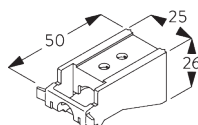

FITTING

A. FITTING INFORMATION

Fixing Points

For detailed fitting information, visit the [Silent Gliss website](#).

B. CEILING FITTING

Bracket SG 3603

SG 3603
Bracket

C. WALL FITTING

Universal brackets SG 3630, SG 3655, SG 3660

SG 3630
Bracket 35 mm

SG 3655
Bracket 50 mm

SG 3660
Bracket 65 mm

Bracket	X mm
SG 3630	42
SG 3655	57
SG 3660	72

Smart Fix

Smart Fix SG 11200 - SG 11204 and bracket SG 3603:
Screw SG 10492 (M4x8) needed.