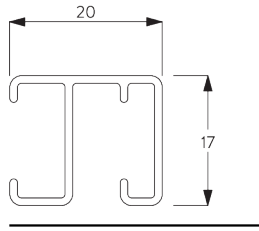

SG 1280

PRODUCT INFORMATION

- **Operation:** hand
- **Range:** M - L
- **Fitting:** ceiling, wall
- **Colours:** white RAL 9016; special colours or anodised aluminum possible
- **Fabrics:** refer to Silent Gliss fabric collection

Features:

- Bendable

SYSTEM SPECIFICATIONS

A. PROFILE

Profile and bending information

SG 1280p

Profile

Radius:
✓ 15 cm, 20 cm

B. HOW TO MEASURE

A: System width
B: System height
C: Distance between floor and fabric

C. SPECIFICATION TEXT

Silent Gliss SG 1280 Hand Operated Curtain Track System. Comprises aluminium profile SG 1280 supplied made to measure in powder coated white, with 2 end covers SG 3985. Face fixed with nylon bracket SG 3630 / SG 3655 / SG 3660 / SG Smart Fix / top fixed with nylon bracket 3603 at max. 600 mm centres.