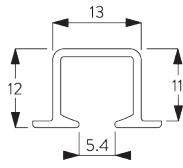

SYSTEM SPECIFICATIONS

A. PROFILE

Profile and bending information