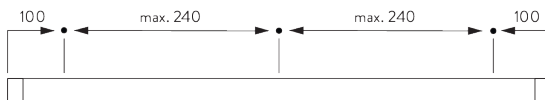

FITTING

A. FITTING INFORMATION

Fixing points

For detailed fitting information, visit the [Silent Gliss website](#).