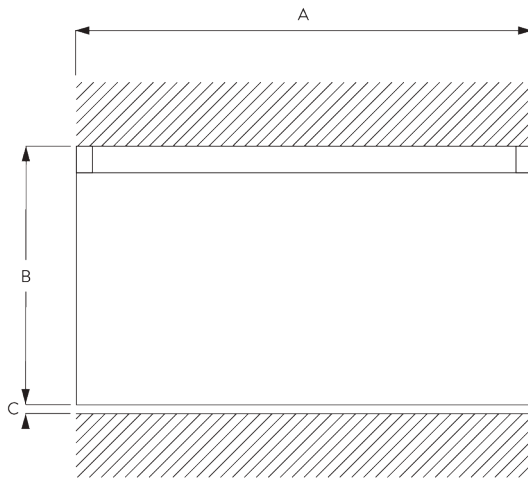

## A. PROFILE

Profile and bending information

SG 6243p

Profile

Radius:  
20 cm, >25 cm

## B. HOW TO MEASURE

A: System width  
B: System height  
C: Distance between floor and fabric