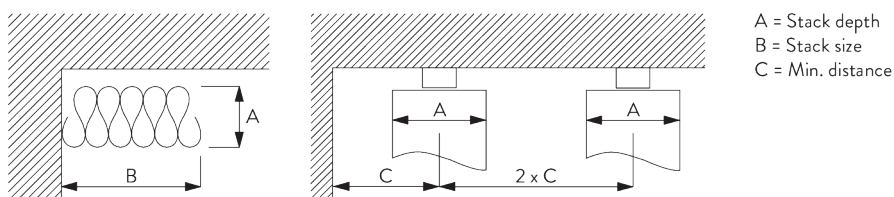

A = Stack depth  
 B = Stack size  
 C = Min. distance

2C Glider cord SG 11302	Pockets between hooks	Approx. curtain fullness	Stack depth A	Stack size B*	Min distance C
80	6	~2.1	140	180 per metre of track	90
80	7	~2.3	160	180 per metre of track	100