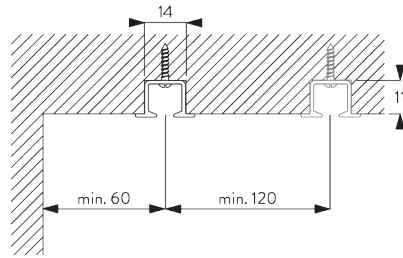

## A. FITTING INFORMATION

Fixing points

For detailed fitting information, visit the [Silent Gliss website](#).

## B. RECESS FITTING

Direct into wood

Recess channel: 11 x 14 mm