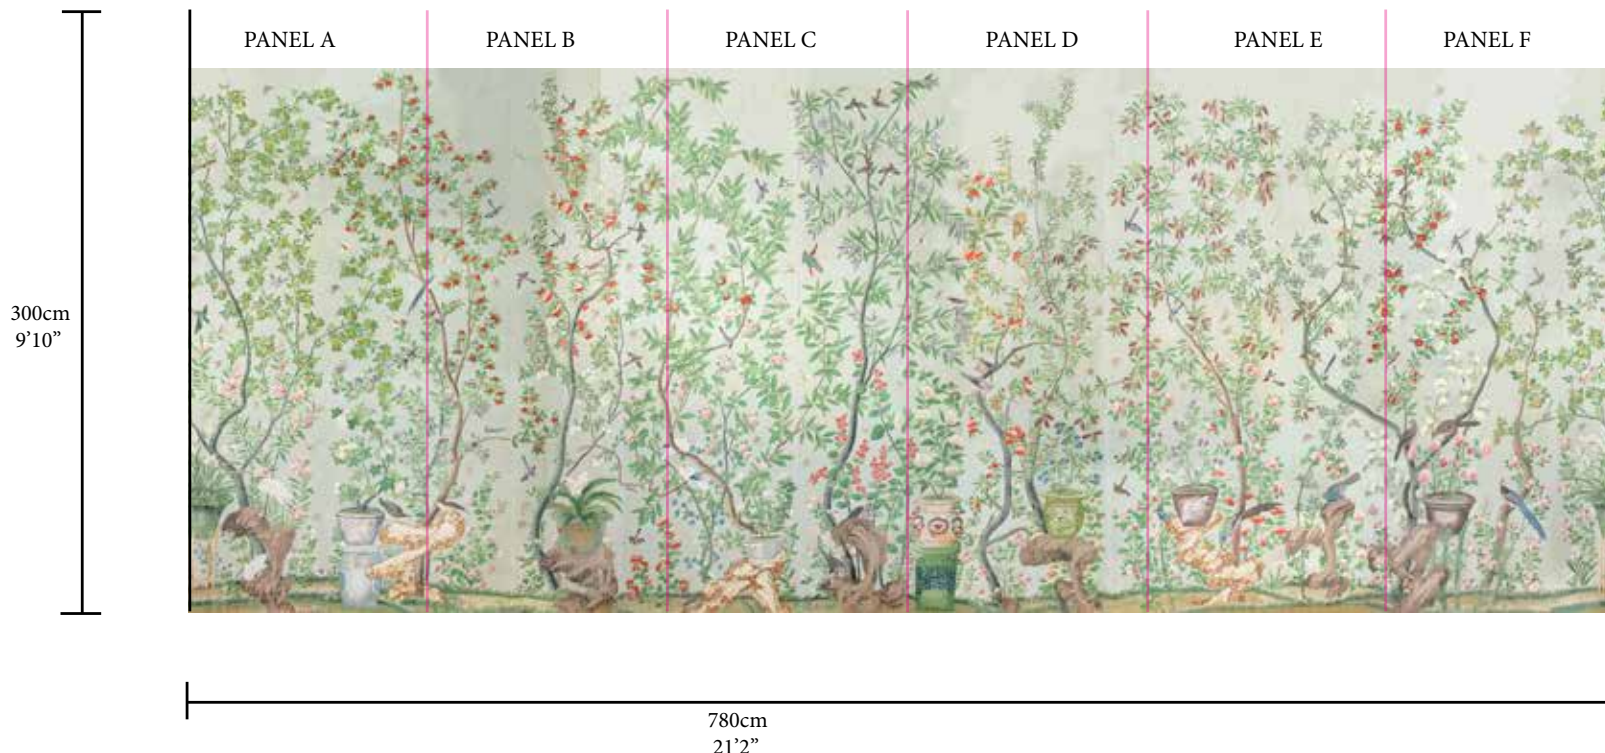

Tableaux Scéniques

Ussé Chinoiserie Yuzu

Non woven paper

Product Wallcovering
Colour Yuzu
Product Ref TSW0028-01

Wallpaper Specification
Paper Type Non woven
 wallpaper
Print: Digital

Standard Height
 300cm / 9'10"
Standard Lateral Repeat:
 7800cm / 21'2"
Gross Panel Width:
 138cm / 4'6.3"
 Trimmed to 136cm / 4'5.5"

Number of Panels: 6

Print Allowance:
 Top and/or Bottom:
 5-10cm / 2"-4"

Bespoke dimensions
 available

Printed in England
 Copyright Watts1874

London Showroom
Design Centre
Chelsea Harbour
 +44 (0)20 7376 4486
 sales@watts1874.co.uk
 watts1874.co.uk
 @watts1874

Ussé Chinoiserie Yuzu
 Hand painted paper, 18th Century

Zinging with oriental energy, Ussé Chinoiserie Yuzu depicts an astonishing botanical array, myriad leaf formations dance between elegant, patterned urns. Sourced directly from China to adorn the languid walls of Château D'Ussé, the French castle which inspired Sleeping Beauty, this is a truly authentic example of 18th century hand painted Chinoiserie.