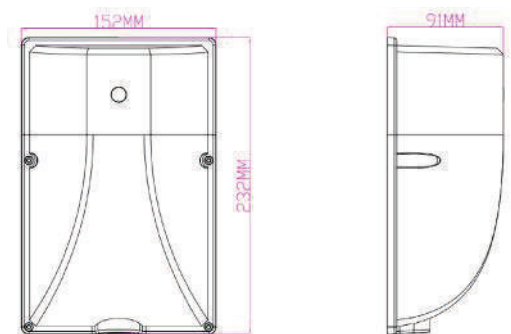

## LED Mini Wall Pack Light

**18W&26W**

- ★ 110lm/w for light fixture
- ★ Unique design of heat sink ,energy-saving
- ★ Stable and durable, easy installment and maintenance
- ★ Photocell is available
- ★ DLC+ETL+Philips+5 years warranty

### Packaging

Item Number	Wattage	Piece	Carton size	GW(kg)
WPA18W	18W	10 pcs/CTN	61*36*29cm	12.3kg
WPA26W	26W	10 pcs/CTN	61*36*29cm	12.5kg