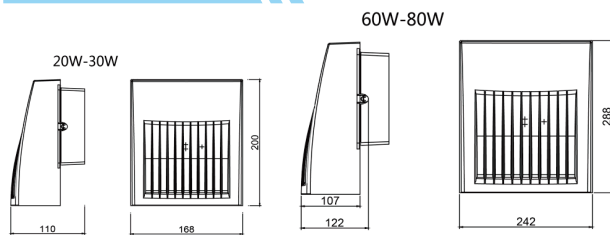

## Product size

## LED Full Cut-off Wall Pack

**20W-80W**

110lm/w for light fixture

Unique design of heat sink ,energy-saving

0-90° Adjustable, More Flexible Mounting Angle

DLC ETL+ Philips+5 years warranty

## Packaging

Item Number	Wattage	Piece	Carton size	GW(kg)
WPD-20W	20W	4 pcs/CTN	44*40*28cm	8.1kg
WPD-30W	30W	4 pcs/CTN	44*40*28cm	8.1kg
WPD-60W	60W	2 pcs/CTN	52.5*31.5*35cm	10.15kg
WPD-80W	80W	2 pcs/CTN	52.5*31.5*35cm	10.15kg