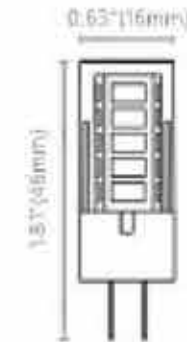

LT104 (A3)

Wattage	2W
Lumen	180LM
Operating Range	120V AC/DC
CRI	85
Color Temperature	2700K-6000K
LED Color Available	RED / GREEN / BLUE / AMBER
Replaces	20-25W Halogens
Lamp Life	25,000 Hours
Warranty	3 Years

LT104 (A4)

Wattage	3W
Lumen	270LM
Operating Range	120V AC/DC
CRI	85
Color Temperature	2700K-6000K
LED Color Available	RED / GREEN / BLUE / AMBER
Replaces	20-30W Halogens
Lamp Life	25,000 Hours
Warranty	3 Years