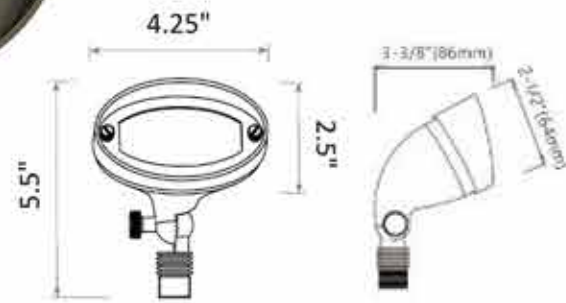

WALL WASHING

LT2301

- **LAMP** | G4 (Not Included)
- **Wattage** | Up to 25W
- **Finish** | Antique-Bronze
- **Material** | Die-cast Brass
- **Lens** | Clear / Frosted

LT2302