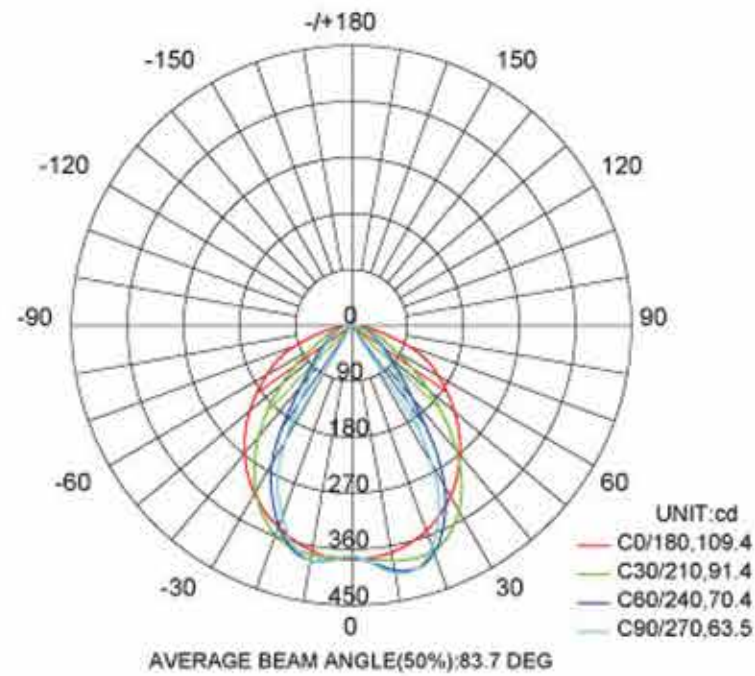

LT2507A

Wattage	7W/12W/20W
Lumen	670/1120/1800LM
Voltage	12V AC/DC
CCT	2700-5000K
Beam Spread	120°
Finish	Antique-Bronze
Material	Die-cast Aluminum

LUMINOUS INTENSITY DISTRIBUTION DIAGRAM