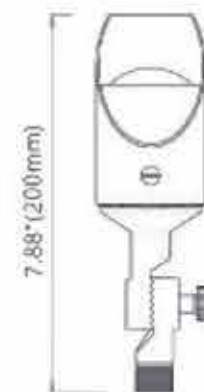

LT2108

LAMP	MR16 (Not Included)
Wattage	Up to 50W
Finish	Antique-Bronze
Material	Die-cast Brass
Lens	Clear