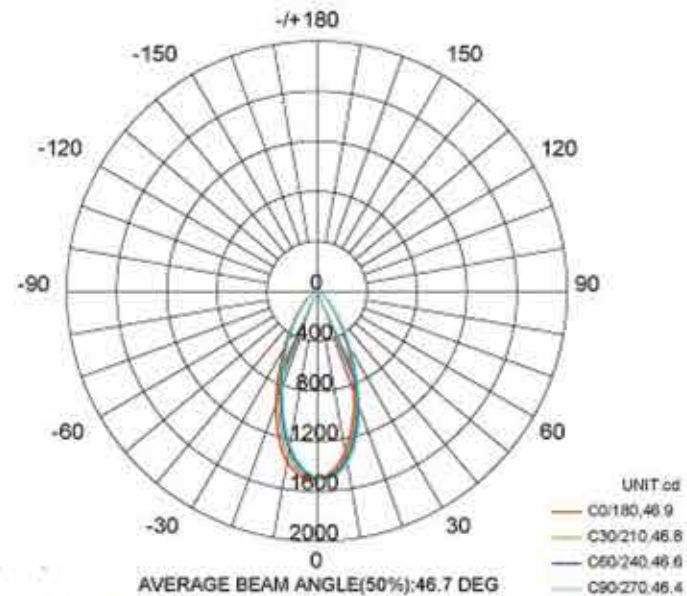

LUMINOUS INTENSITY DISTRIBUTION DIAGRAM