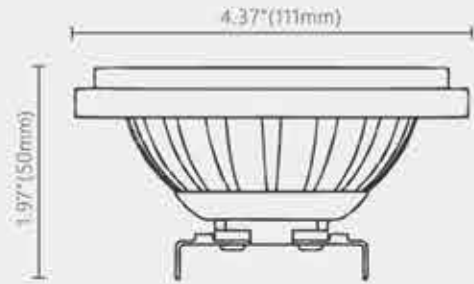

LAMP / LT1036 (PAR 36)

LT1036(PAR36)