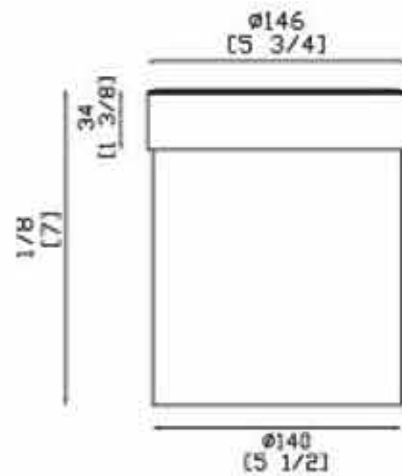

LT2205B

- **LAMP** | PAR36 (Not Included)
- **Wattage** | Up to 50W
- **Finish** | Antique-Bronze
- **Material** | Die-cast Brass & PVC
- **Lens** | Clear