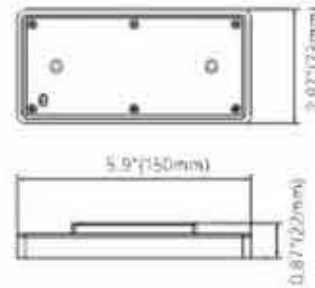

INTEGRATED FIXTURES

ADJUSTABLE
WATTAGE &
BRIGHTNESS

LT2501

Wattage	(1-5W) (Adjustable)
Lumen	80-400LM
Voltage	12V AC/DC
CCT	2700 - 6000K
Beam Spread	160°
Finish	Antique-Bronze
Material	Die-cast Brass

LT2502

Wattage	5W (Adjustable)
Lumen	550LM
Voltage	12V AC/DC
CCT	2700 - 6000K
Beam Spread	120°
Finish	Antique-Bronze
Material	Die-cast Brass

LT2503

Wattage	2W (Adjustable)
Lumen	240LM
Voltage	12V AC/DC
CCT	2700 - 6000K
Beam Spread	120°
Finish	Antique-Bronze
Material	Die-cast Brass

INTEGRATED FIXTURES

ADJUSTABLE
WATTAGE &
BRIGHTNESS

LT2505

Wattage	(3-12W) (Adjustable)
Lumen	240-840LM
Voltage	12V AC/DC
CCT	2700 - 6000K
Beam Spread	24°/ 38°/ 60°
Finish	Antique-Bronze
Material	Die-cast Brass

LT2505B

Wattage	12W (Adjustable)
Lumen	1440LM
Voltage	12V AC/DC
CCT	Changeable
Beam Spread	24°/ 38°/ 60°
Finish	Antique-Bronze
Material	Die-cast Brass