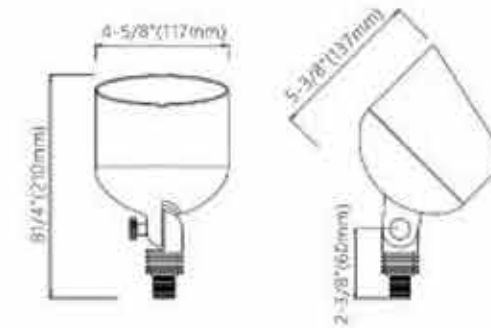

LT2304

- **LAMP** | PAR 36 (Not Included)
- **Wattage** | Up to 50W
- **Finish** | Antique-Bronze
- **Material** | Die-cast Brass
- **Lens** | Clear

Cheaper Version