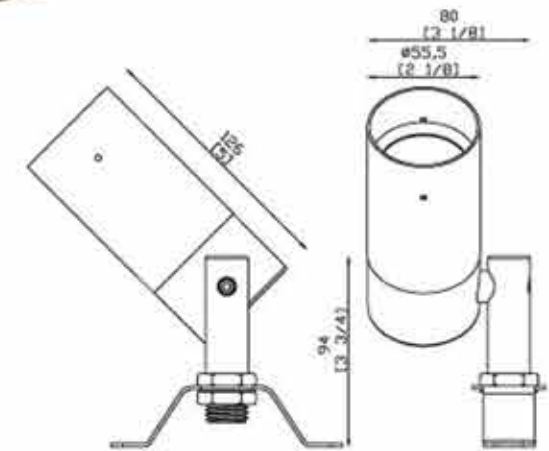

LT2603

LAMP	MAR16 (Not Included)
Wattage	Up to 50W
Finish	Antique-Bronze
Material	Die-cast Brass
Lens	Frosted