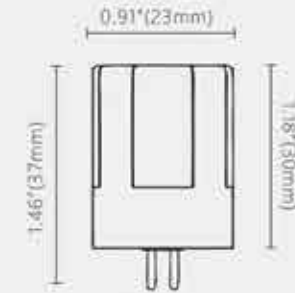

LT104P(G4) BRASS

Specifications:

Part#	Wattage	Voltage	CCT	Lumen	CRI
LT104P-2W	2W	9-17V	2700K-6000K	200lm	85
LT104P-3W	3W	9-17V	2700K-6000K	300lm	85
LT104P-4W	4W	9-17V	2700K-6000K	400lm	85