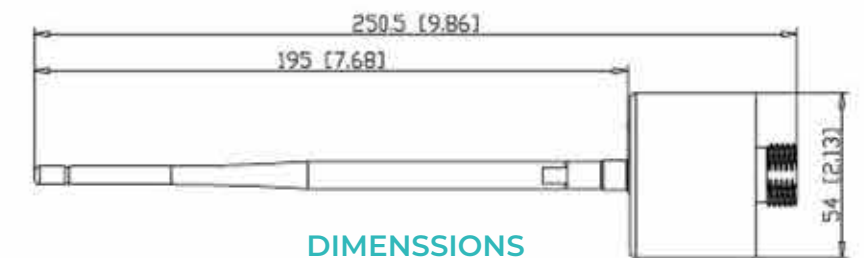

INSTRUCTION

- Download Tuya App
- Open App and power the device
- The first time use, Click the switch four times to reset
- Click the "+" on the top right corner, Choose "discover automatically"
- Search the devices and add them on
- Revise the name of the devices
- Create the groups for the items that needs to be controlled then it works
- The repeater can only be used for the Tuya Sign mesh Bluetooth products