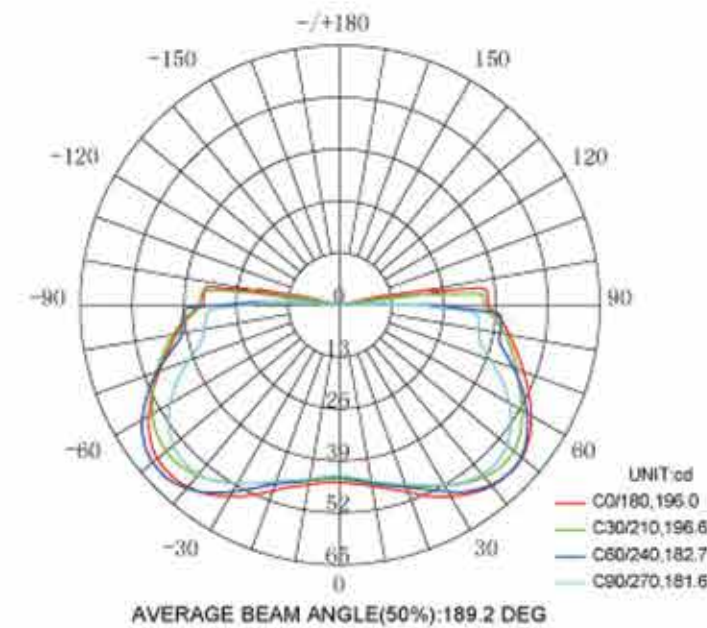

LUMINOUS INTENSITY DISTRIBUTION DIAGRAM

Features

- Suitable for damp locations
- Rated for outdoor use in an enclosed fixture
- Operating temperature -4° F-122° F
- Dimmable with most magnetic transformer
- Fully potted electronics

Materials

Die-cast Aluminum

Warranty

5 years warranty

LED Color Available

Red/Green/Blue/Amber