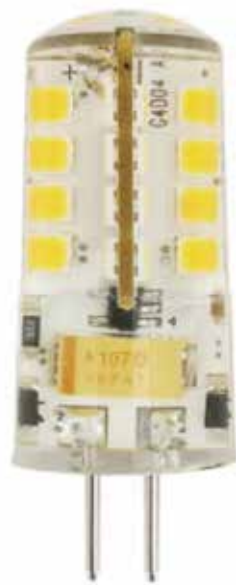

LT104 (A2)

Wattage	3W
Lumen	270LM
Operating Range	120V AC/DC
CRI	85
Color Temperature	2700K-6000K
LED Color Available	RED / GREEN / BLUE / AMBER
Replaces	20-25W Halogens
Lamp Life	25,000 Hours
Warranty	3 Years