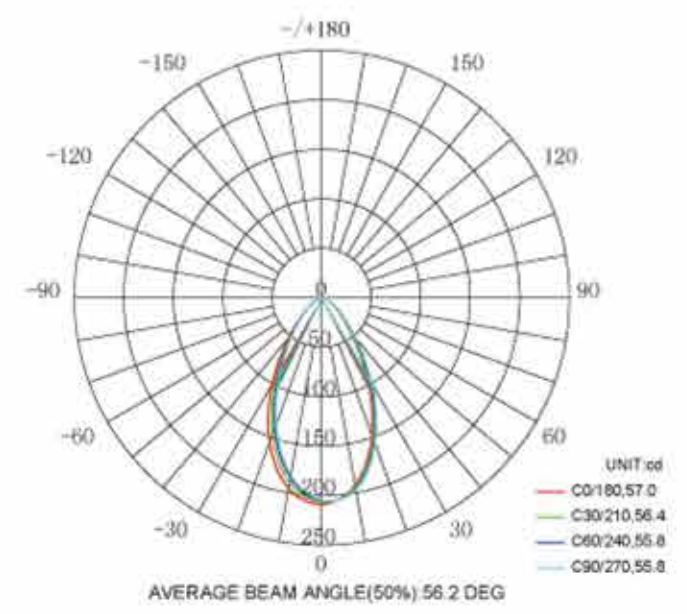

LUMINOUS INTENSITY DISTRIBUTION DIAGRAM

1. #### Features
2. Suitable for damp locations
   - Rated for outdoor use in an enclosed fixture
   - Operating temperature -4°F-122°F
   - Dimmable with most magnetic transformer
   - Fully potted electronics
3. #### Materials
4. Die-cast Aluminum
5. #### Warranty
6. 5 years warranty

LED Color Available
Red/Green/Blue/Amber