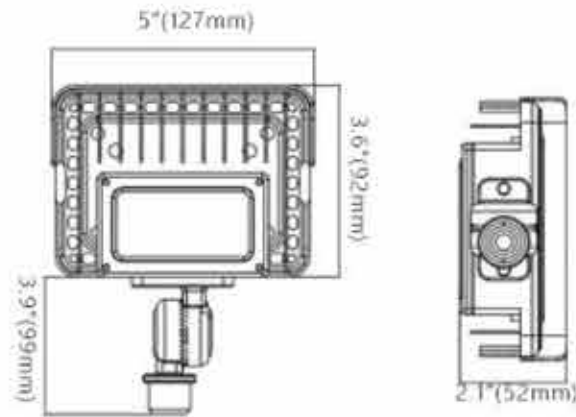

LT2507A

Wattage	7W/12W/20W
Lumen	670/1120/1800LM
Voltage	12V AC/DC
CCT	2700-5000K
Beam Spread	120°
Finish	Antique-Bronze
Material	Die-cast Aluminum

LUMINOUS INTENSITY DISTRIBUTION DIAGRAM