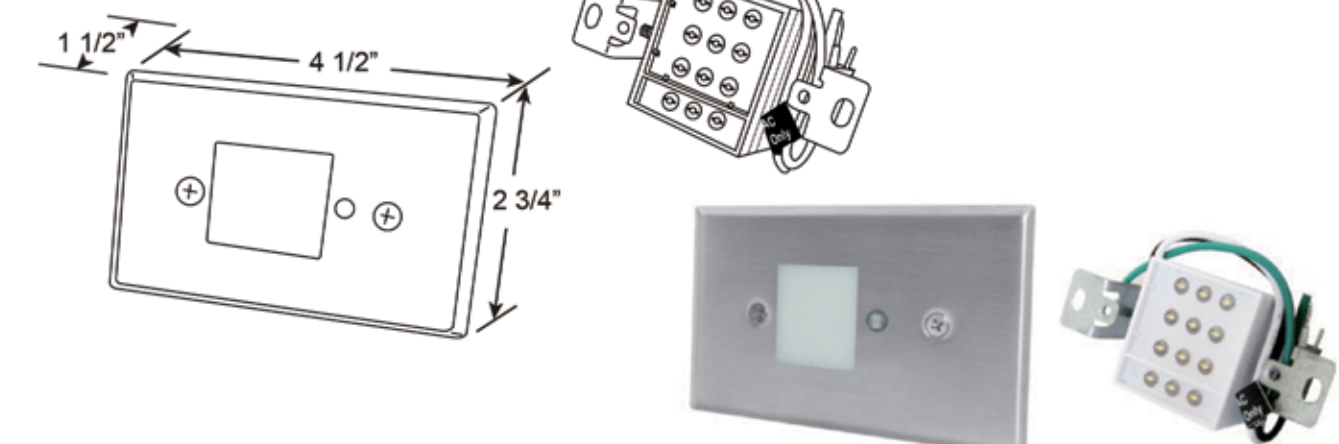

DIMENSIONS

PRODUCT SPECIFICATIONS

1. Suitable for use on stairs, wall bases, or any indoor or protected environment applications requiring safe illumination in dark areas.
   - White Acrylic Lens.
   - ON/OFF Only
   - Suitable for vertical and horizontal mounting.
   - Installs onto single gang receptacle box by 2 screws.
   - Box not included.
2. **Lamp:** LED array chip, CRI 80
   ELST69: (12) 0.8W, 3000°K, 50 lm
   LED Driver: 120V AC, integrated with LED bulb
   Housing: Single gang receptacle box (not included)
   Labels: cETLus. listed for damp locations

CATALOG NUMBER

Example: AD-RSM-LED-SQ0.8W-**KBK
AD-RSM-LED-S0.8W-**KBZ
AD-RSM-LED-S0.8W-**KBN
AD-SARSM-LED-SQ0.8W-**KWH