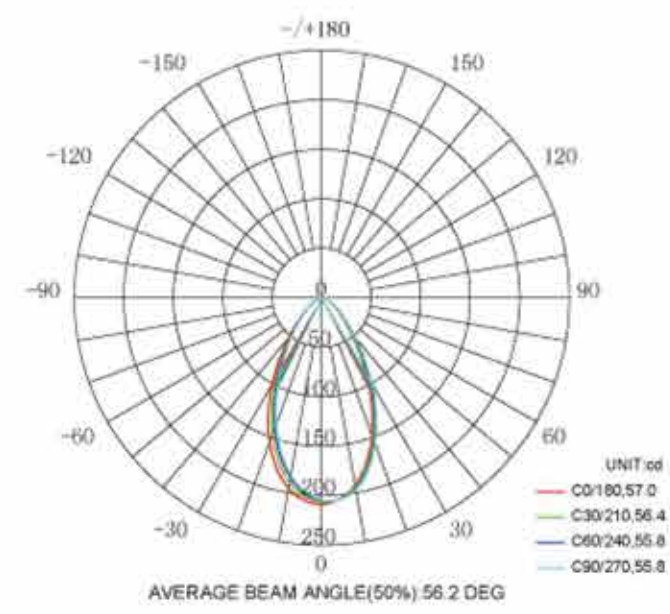

LUMINOUS INTENSITY DISTRIBUTION DIAGRAM

1. **Features**
2. Suitable for damp locations
   - Rated for outdoor use in an enclosed fixture
   - Operating temperature -4°F-122°F
   - Dimmable with most magnetic transformer
   - Fully potted electronics
3. **Materials**
4. Die-cast Aluminum
5. **Warranty**
6. 5 years warranty

LED Color Available
Red/Green/Blue/Amber