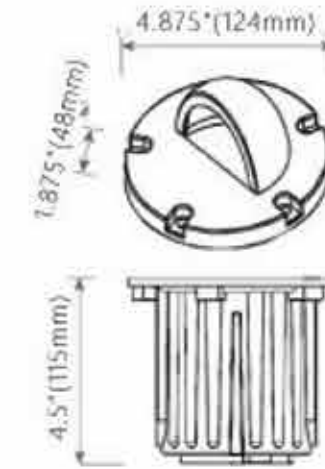

IN-GROUND LIGHTS

LT2203A

- **LAMP** | MR16 (Not Included)
- **Wattage** | Up to 50W
- **Finish** | Antique-Bronze
- **Material** | Die-cast Brass & PVC
- **Lens** | Clear