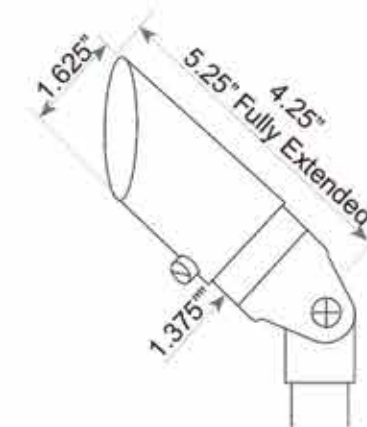

LAMP	MR11 (Not Included)
Wattage	Up to 50W
Finish	Bronze
Material	Die-cast Brass
Lens	Clear