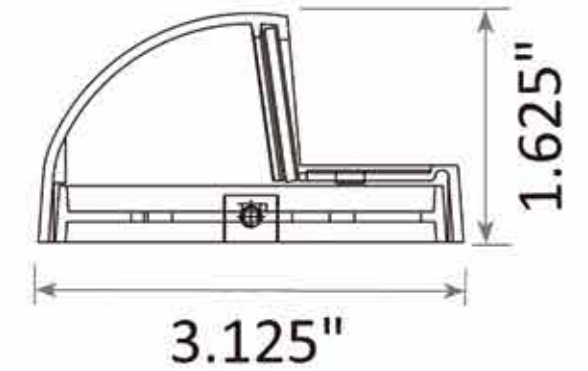

DECK LIGHT

LT2601

LAMP	G4 (Not Included)
Wattage	Up to 50W
Finish	Antique-Bronze
Material	Die-cast Brass
Lens	Frosted