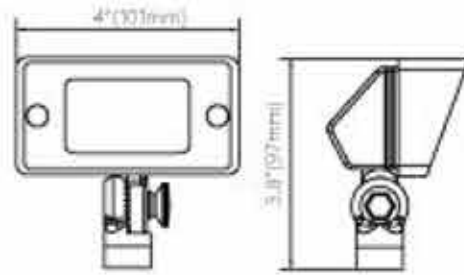

INTEGRATED FIXTURES

ADJUSTABLE
WATTAGE &
BRIGHTNESS

LT2501

Wattage	(1-5W) (Adjustable)
Lumen	80-400LM
Voltage	12V AC/DC
CCT	2700 - 6000K
Beam Spread	160°
Finish	Antique-Bronze
Material	Die-cast Brass

LT2502