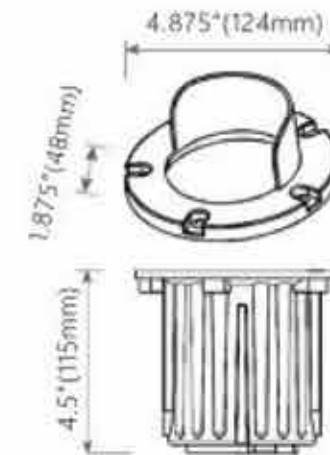

LT2203B

- **LAMP** | MR16 (Not Included)
- **Wattage** | Up to 50W
- **Finish** | Antique-Bronze
- **Material** | Die-cast Brass & PVC
- **Lens** | Clear