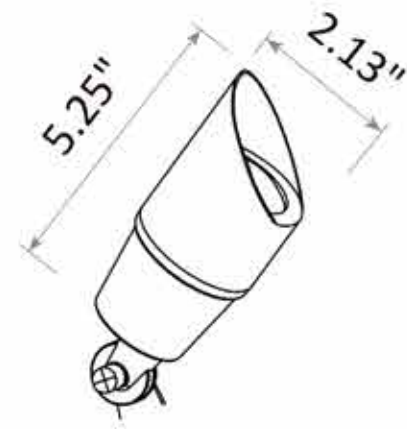

UP LIGHT

LT2101

LAMP	MR16 (Not Included)
Wattage	Up to 50W
Finish	Bronze
Material	Die-cast Brass
Lens	Clear