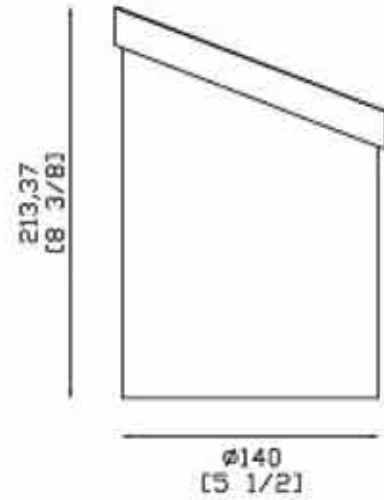

IN-GROUND LIGHTS

LT2205A

- **LAMP** | PAR36 (Not Included)
- **Wattage** | Up to 50W
- **Finish** | Antique-Bronze
- **Material** | Die-cast Brass & PVC
- **Lens** | Clear