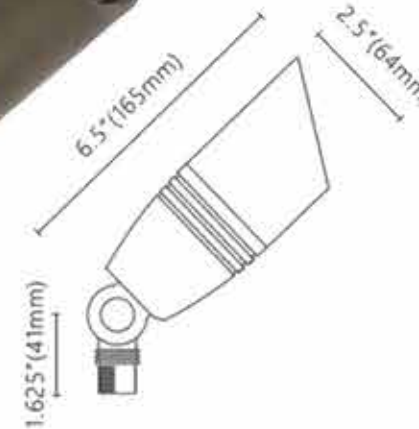

LT2505

Wattage	(3-12W) (Adjustable)
Lumen	240-840LM
Voltage	12V AC/DC
CCT	2700 - 6000K
Beam Spread	24°/ 38°/ 60°
Finish	Antique-Bronze
Material	Die-cast Brass

LT2505B