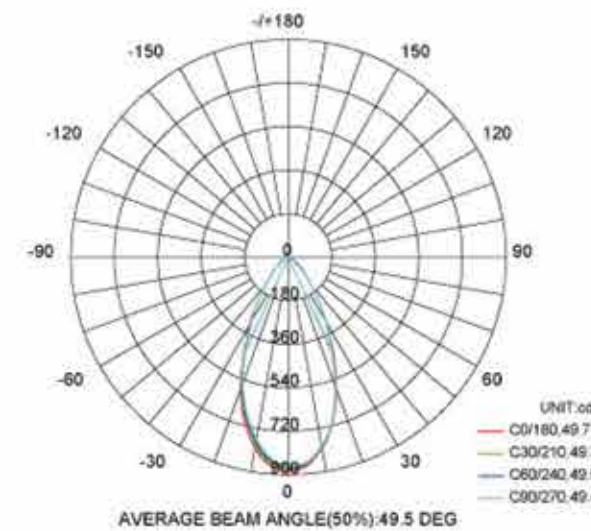

LUMINOUS INTENSITY DISTRIBUTION DIAGRAM

Features

- Suitable for damp locations
- Overheating protection
- Rated for outdoor use in an enclosed fixture
- Operating temperature -4° F-122° F
- Dimmable with most magnetic transformer
- Fully potted electronics

Materials

Die-cast Aluminum

Warranty

5 years warranty