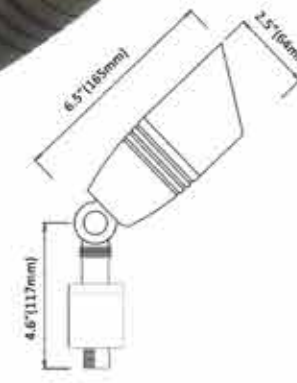

INTEGRATED FIXTURES

ADJUSTABLE
WATTAGE &
BRIGHTNESS

LT2501

Wattage	(1-5W) (Adjustable)
Lumen	80-400LM
Voltage	12V AC/DC
CCT	2700 - 6000K
Beam Spread	160°
Finish	Antique-Bronze
Material	Die-cast Brass

LT2502

Wattage	5W (Adjustable)
Lumen	550LM
Voltage	12V AC/DC
CCT	2700 - 6000K
Beam Spread	120°
Finish	Antique-Bronze
Material	Die-cast Brass

LT2503

Wattage	2W (Adjustable)
Lumen	240LM
Voltage	12V AC/DC
CCT	2700 - 6000K
Beam Spread	120°
Finish	Antique-Bronze
Material	Die-cast Brass

INTEGRATED FIXTURES

ADJUSTABLE
WATTAGE &
BRIGHTNESS

LT2505

Wattage	(3-12W) (Adjustable)
Lumen	240-840LM
Voltage	12V AC/DC
CCT	2700 - 6000K
Beam Spread	24°/ 38°/ 60°
Finish	Antique-Bronze
Material	Die-cast Brass

LT2505B

Wattage	12W (Adjustable)
Lumen	1440LM
Voltage	12V AC/DC
CCT	Changeable
Beam Spread	24°/ 38°/ 60°
Finish	Antique-Bronze
Material	Die-cast Brass