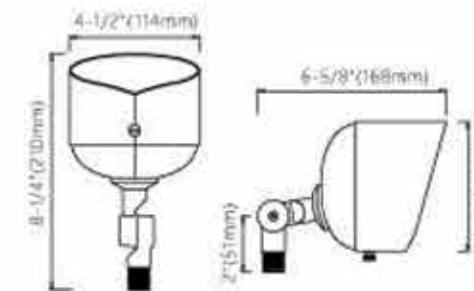

LT2305

- **LAMP** | PAR 36 (Not Included)
- **Wattage** | Up to 50W
- **Finish** | Antique-Bronze
- **Material** | Die-cast Brass
- **Lens** | Clear