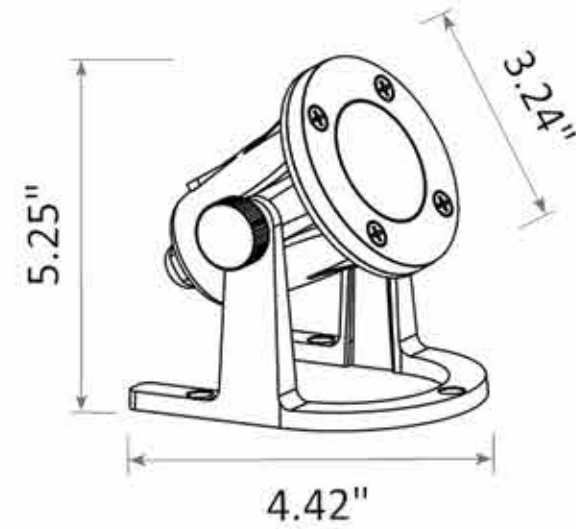

UNDERWATER LIGHT

LT2801

LAMP	MAR16 (Not Included)
Wattage	Up to 50W
Finish	Antique-Bronze
Material	Die-cast Brass
Lens	Clear