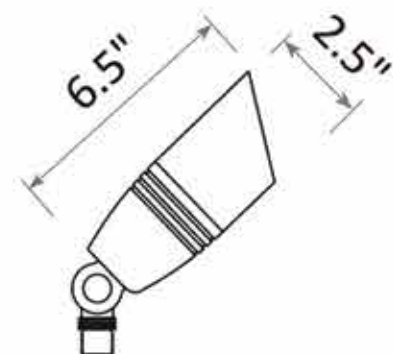

LT2105

LAMP	MR16 (Not Included)
Wattage	Up to 50W
Finish	Antique-Bronze
Material	Die-cast Brass
Lens	Clear