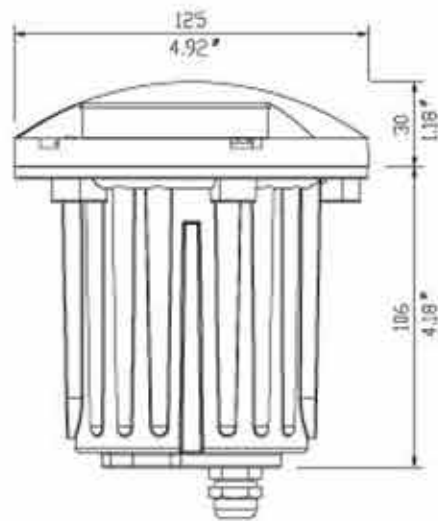

IN-GROUND LIGHTS

LT2204A

- **LAMP** | MR16 (Not Included)
- **Wattage** | Up to 50W
- **Finish** | Antique-Bronze
- **Material** | Die-cast Brass & PVC
- **Lens** | Clear