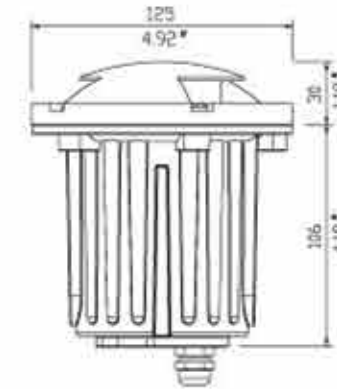

IN-GROUND LIGHTS

LT2204B

- **LAMP** | MR16 (Not Included)
- **Wattage** | Up to 50W
- **Finish** | Antique-Bronze
- **Material** | Die-cast Brass & PVC
- **Lens** | Clear