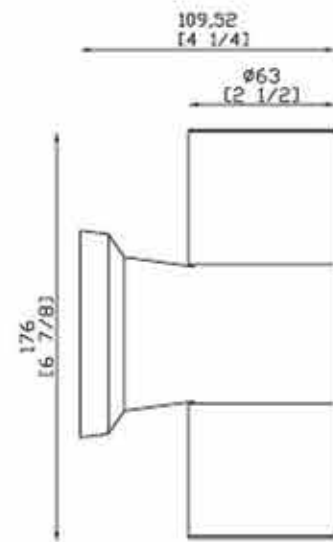

WALL SCONCE

DOWN LIGHT

LT2602

LAMP	MAR16 (Not Included)
Wattage	Up to 50W
Finish	Antique-Bronze
Material	Die-cast Brass
Lens	Clear