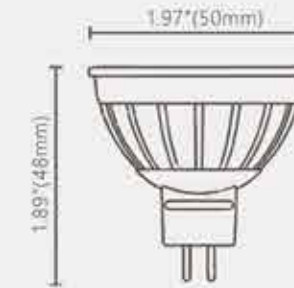

LT1016A(MR16A)

Specifications:

Part#	Wattage	Voltage	CCT	Lumen	Beam Spread	CRI
LT1016A-4W	4W	9-17V	2700K-6000K	360lm	15/30/45/60/100°	85
LT1016A-5W	5W	9-17V	2700K-6000K	450lm	15/30/45/60/100°	85
LT1016A-6W	6W	9-17V	2700K-6000K	530lm	15/30/45/60/100°	85
LT1016A-7W	7W	9-17V	2700K-6000K	610lm	15/30/45/60/100°	85