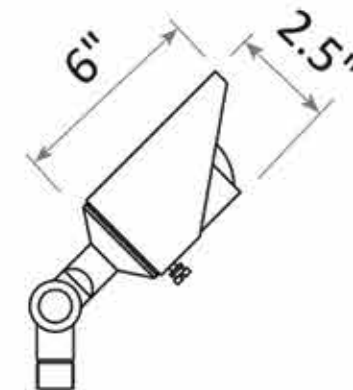

LT2108

LAMP	MR16 (Not Included)
Wattage	Up to 50W
Finish	Antique-Bronze
Material	Die-cast Brass
Lens	Clear