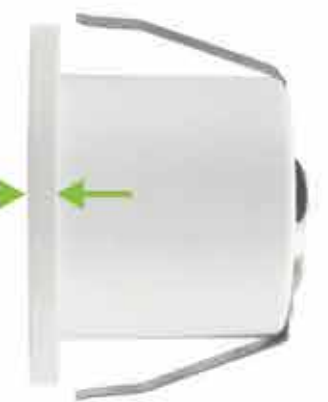

Features

- Available in round or square shape with an asymmetric beam spread
- Modern design with high quality aluminum body
- The light will create an attractive romantic impression at night and safely illuminate your way with its bright lighting and stays as a beautiful piece of art on your wall
- Input voltage: DC 12V
- Easy to install, simply to replace, convenient using
- Smaller lamp body, flexible application
- 100%-5% dimming with compatible electronic and magnetic dimming drivers
- They produce high-quality light with low power consumption and are rated to last over 50,000 hours
- You can connect up to 14 fixtures from a 12 volt, 60 watt hardwire box
- Suitable for indoor use only, dry and damp locations

4 thickness mm

The face plate (2" L x 1/8" T) which blends perfectly with the wall. Walking up or down the stairway you will never find it protrude too much from the wall.