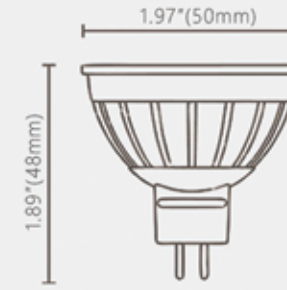

LAMP / LT1016C (SMART)

LT1016C(MR16C) SMART

Specifications:

Part#	Wattage	Voltage	CCT	Lumen	Beam Spread	CRI
LT1016C-5W	5W	9-17V	2700K-6000K	550lm	15/30/45/60°	85
LT1016C-8W	8W	9-17V	2700K-6000K	850lm	15/30/45/60°	85

Features

- Suitable for damp locations
- Overheating protection
- Rated for outdoor use in an enclosed fixture
- Operating temperature -4° F-122° F
- Dimmable with most magnetic transformer
- Fully potted electronics

Materials

Die-cast Aluminum

Warranty

5 years warranty

LED Color Available

Red/Green/Blue/Amber

Specifications:

Part#	LT1016C-B/LT1016C-W
Wattage	6W
Voltage	9-17V AC/DC
CCT	2700-6000k
Color	RGBW
Beam Spread	15° / 130° / 45° / 60°
CRI	85
Control Mode	WiFi™ or Bluetooth™
Waterproof Level	IP65
Warranty	5 Years

Powered By
tuya