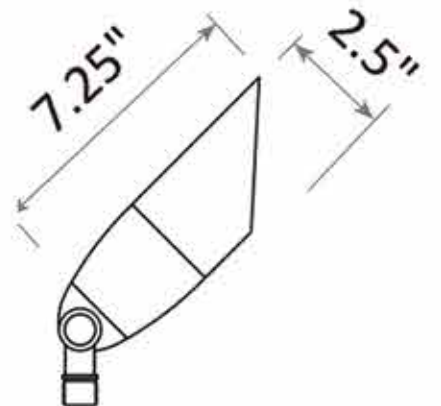

LT2108

LAMP	MR16 (Not Included)
Wattage	Up to 50W
Finish	Antique-Bronze
Material	Die-cast Brass
Lens	Clear