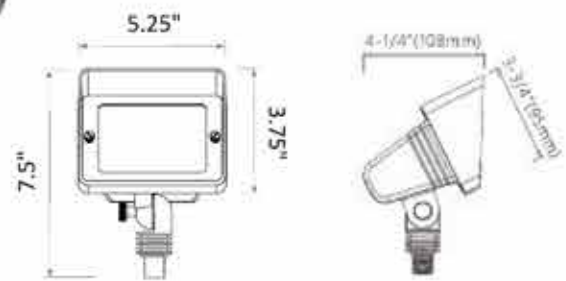

- **LAMP** | MR16 / G4 (Not Included)
- **Wattage** | Up to 50W
- **Finish** | Antique-Bronze
- **Material** | Die-cast Brass
- **Lens** | Clear / Frosted