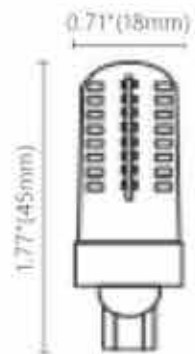

LT104 (A2)

Wattage	3W
Lumen	270LM
Operating Range	120V AC/DC
CRI	85
Color Temperature	2700K-6000K
LED Color Available	RED / GREEN / BLUE / AMBER
Replaces	20-25W Halogens
Lamp Life	25,000 Hours
Warranty	3 Years