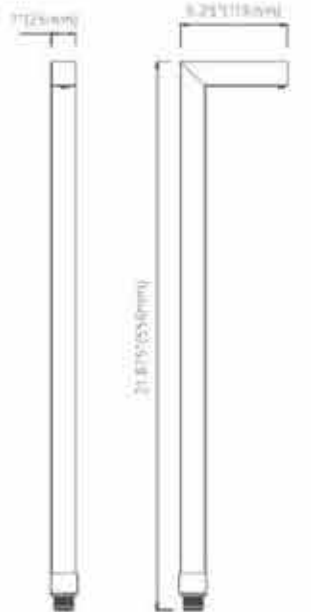

LT2404

- **LAMP** | G4 (Not Included)
- **Wattage** | Up to 50W
- **Finish** | Antique-Bronze
- **Material** | Die-cast Brass
- **Lens** | Clear