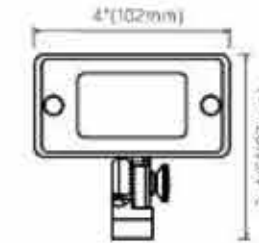

WALL WASHING

LT2303

- **LAMP** | G4 (Not Included)
- **Wattage** | Up to 25W
- **Finish** | Antique-Bronze
- **Material** | Die-cast Brass
- **Lens** | Clear / Frosted

LT2304