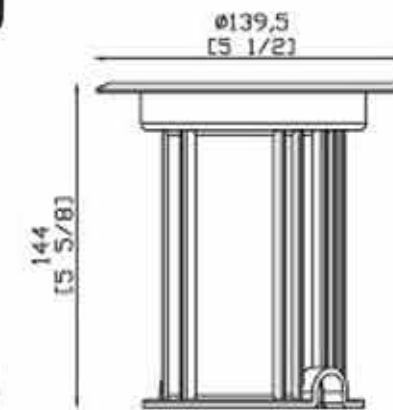

LT2205D

- **LAMP** | MR16 (Not Included)
- **Wattage** | Up to 50W
- **Finish** | Antique-Bronze
- **Material** | Die-cast Brass & PVC
- **Lens** | Clear