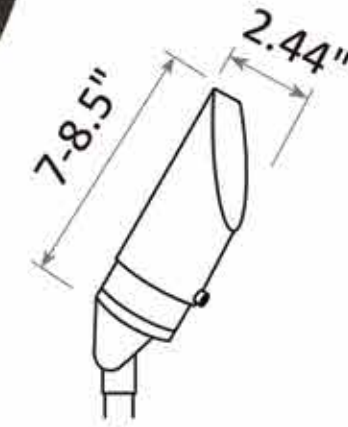

UP LIGHT

LT2102

LAMP	MR16 (Not Included)
Wattage	Up to 50W
Finish	Bronze
Material	Die-cast Brass
Lens	Clear

LT2103