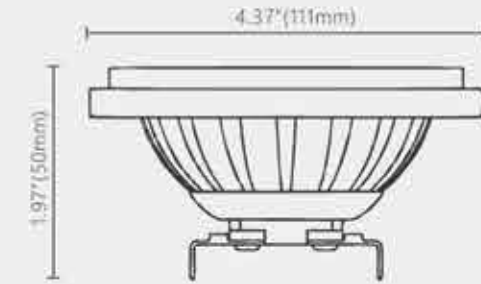

LAMP / LT1036 (SMART)

LT1016C(MR16C) SMART

Specifications:

Part#	Wattage	Voltage	CCT	Lumen	Beam Spread	CRI
LT1036-6W	6W	9-17V	2700K-6000K	590lm	38/60°	85
LT1036-10W	10W	9-17V	2700K-6000K	800lm	38/60°	85
LT1036-13W	13W	9-17V	2700K-6000K	1130lm	38/60°	85
LT1036-17W	17W	9-17V	2700K-6000K	1300lm	38/60°	85

Features

- Suitable for damp locations
- Overheating protection
- Rated for outdoor use in an enclosed fixture
- Operating temperature -4° F-122° F
- Dimmable with most magnetic transformer
- Fully potted electronics

Materials

Die-cast Aluminum

Warranty

5 years warranty