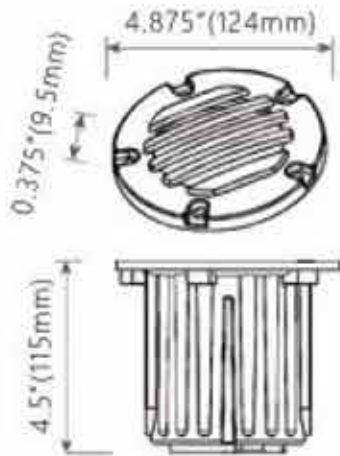

LT2202B

- **LAMP** | MR16 (Not Included)
- **Wattage** | Up to 50W
- **Finish** | Antique-Bronze
- **Material** | Die-cast Brass & PVC
- **Lens** | Clear