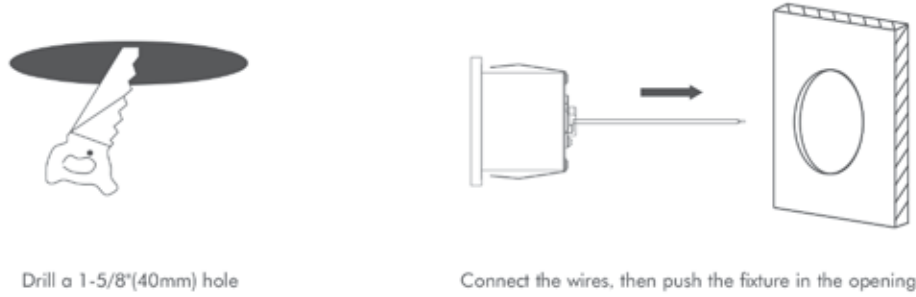

4 thickness mm

The face plate (2" L x 1/8" T) which blends perfectly with the wall. Walking up or down the stairway you will never find it protrude too much from the wall.

Dimensions

Installation

Drill a 1-5/8" (40mm) hole