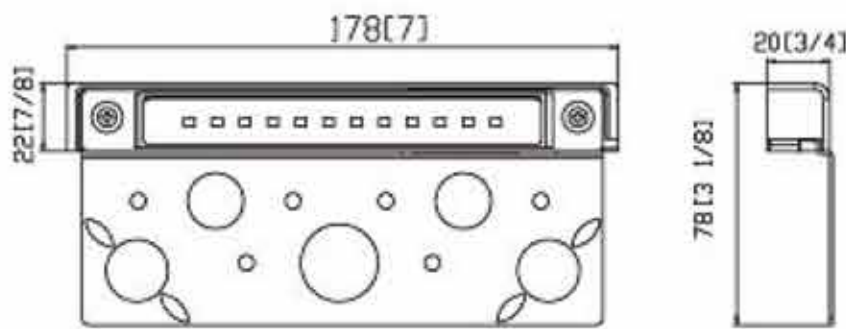

# Hardscape Light (Aluminum)

LT2701E

SHORTER MOUNTING BRACKET

DIMENSIONS

WALL ANCHOR