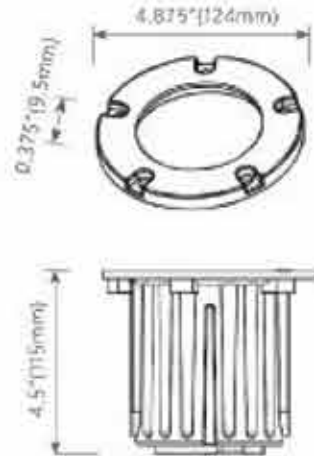

IN-GROUND LIGHTS

LT2202A

- **LAMP** | MR16 (Not Included)
- **Wattage** | Up to 50W
- **Finish** | Antique-Bronze
- **Material** | Die-cast Brass & PVC
- **Lens** | Clear