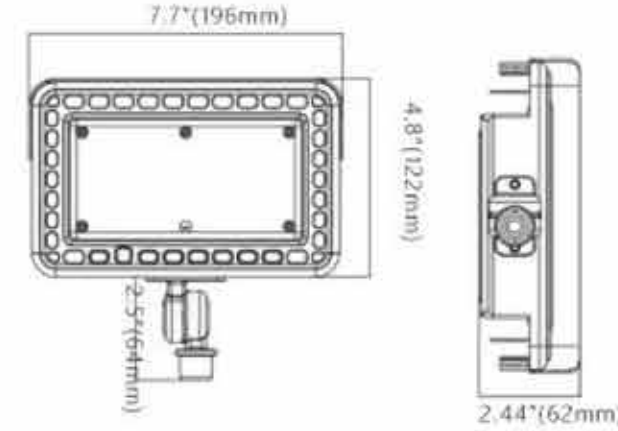

LT2507B

Wattage	40W
Lumen	3400LM
Voltage	12V AC/DC
CCT	2700-5000K
Beam Spread	120°
Finish	Antique-Bronze
Material	Die-cast Aluminum

LUMINOUS INTENSITY DISTRIBUTION DIAGRAM