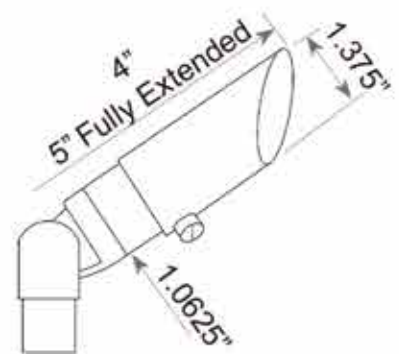

LT2105

LAMP	MR16 (Not Included)
Wattage	Up to 50W
Finish	Antique-Bronze
Material	Die-cast Brass
Lens	Clear