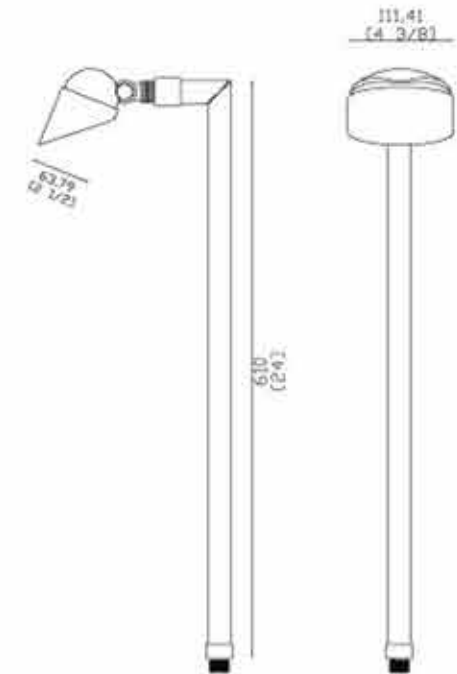

PATH LIGHT

LT2414

- **LAMP** | G4 (Not Included)
- **Wattage** | Up to 50W
- **Finish** | Antique-Bronze
- **Material** | Die-cast Brass
- **Lens** | Clear