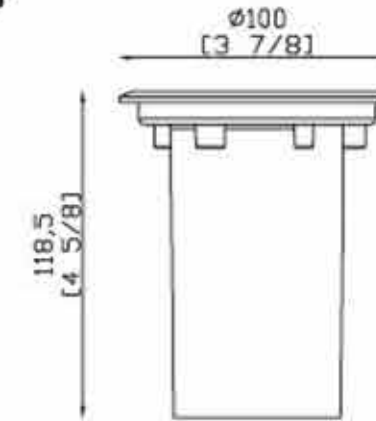

IN-GROUND LIGHTS

LT2205C

- **LAMP** | MR16 (Not Included)
- **Wattage** | Up to 50W
- **Finish** | Antique-Bronze
- **Material** | Die-cast Brass & PVC
- **Lens** | Clear