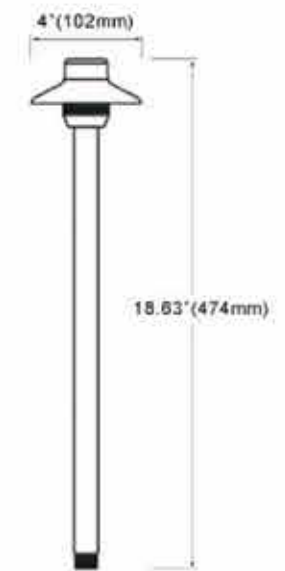

# PATH LIGHT

**LT2405**

- LAMP** | G4 (Not Included)
- Wattage** | Up to 50W
- Finish** | Antique-Bronze
- Material** | Solid Brass
- Lens** | Clear

**LT2406**

- LAMP** | G4 (Not Included)
- Wattage** | Up to 50W
- Finish** | Antique-Bronze
- Material** | Die-cast Brass
- Lens** | Clear