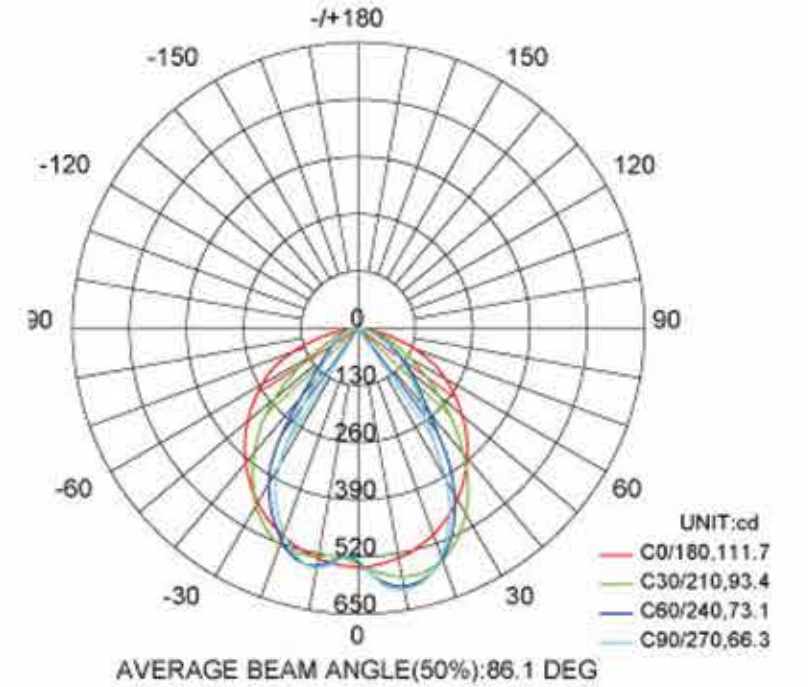

LT2507B

Wattage	40W
Lumen	3400LM
Voltage	12V AC/DC
CCT	2700-5000K
Beam Spread	120°
Finish	Antique-Bronze
Material	Die-cast Aluminum

LUMINOUS INTENSITY DISTRIBUTION DIAGRAM