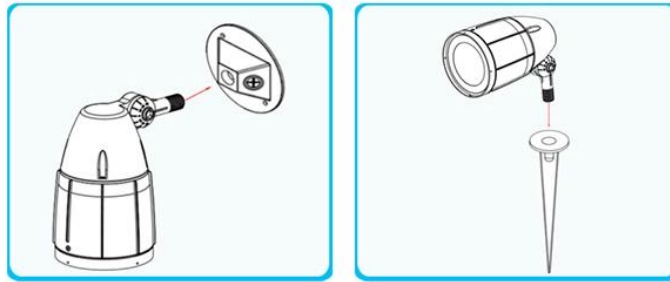

LED BULLET FLOODLIGHT

QUALITY IS OUR TOP PRIORITY!
5-year warranty for both 100-277V & 347-480V

UP TO
120lm/w

SPECIFICATIONS

Quality is Our Top Priority! >>

Model No.	5BF06	5BF12	5BF30	5BF40
Input Power	6W	12W	30W	40W
Input Voltage	100-277Vac 50/60Hz	100-277Vac 50/60Hz	100-277Vac 50/60Hz	100-277Vac 50/60Hz
Luminous Flux	≈872LM	≈1400LM	≈3600LM	≈4400LM
Efficiency	≈112LM/W	≈118LM/W	≈120LM/W	≈110LM/W
Beam Angle	3H3V/6H6V	3H3V/6H6V	3H3V/6H6V	6H6V
Replacement	20W MH/HPS	40W MH/HPS	100W MH/HPS	125W MH/HPS
LED Source	3030 LED			
Color Temp	3000K/4000K/5000K			
CRI	≥72			
Driver	UL,FCC,CE			
Power Factor (PF)	≥0.9			
Fixture Material	Aluminum+UV PC			
Fixture Surface	Bronze (White available if request)			
IP Rating	IP65			
Operating Temp	-20°C to 40°C			
Warranty	5 years			
Lifespan	>50,000h (L70)			
Qualifications	UL/cUL/CE available			

Easy Installation

Can be surface mounted directly to electrical boxes or posts with a 1/2" threaded bushing, and features a locking swivel arm for angle adjustment.

FEATURES

Quality is Our Top Priority! >>

Easy Installation

Can be surface mounted directly to electrical boxes or posts with a 1/2" threaded bushing, and features a locking swivel arm for angle adjustment.