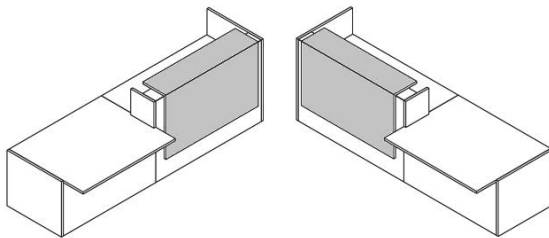

Finish and orientation

Lower + Side modules

ME - Melamine

BA - WHITE

WE - WENGÉ

NO - CANALETTO WALNUT

Oversailing counter

ME - Melamine