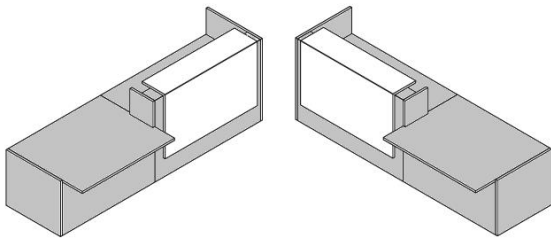

Finish and orientation

Lower + Side modules

ME - Melamine

BA - WHITE

WE - WENGÉ

NO - CANALETTO WALNUT

Oversailing counter

ME - Melamine