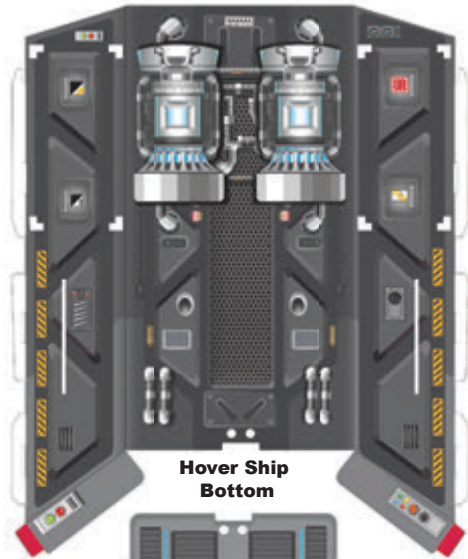

GUJO[®]
ADVENTURE

MARS HOVER SHIP

AGES 7+

Hover Ship Bottom

Hover Ship Top

Engine Cover (#1)

Engine Cover (#2)

Engine Panel (#1)

Engine Panel (#2)

Inner Platform

Top Cover

Front Door

Front Wall

Rock Grinder Bottom

Rock Grinder Top

Rock Grinder Dashboard