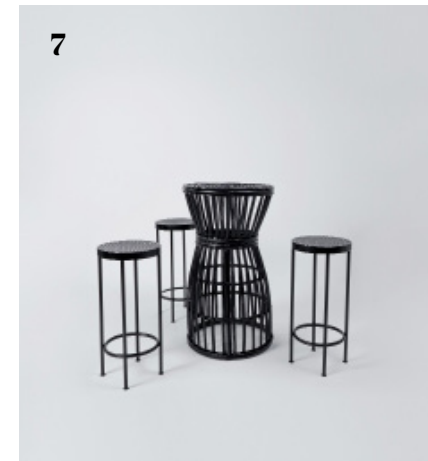

7
CAPETOWN HIGH SET
BLACK

Price
IDR 700.000

HIGH COCKTAIL SETS