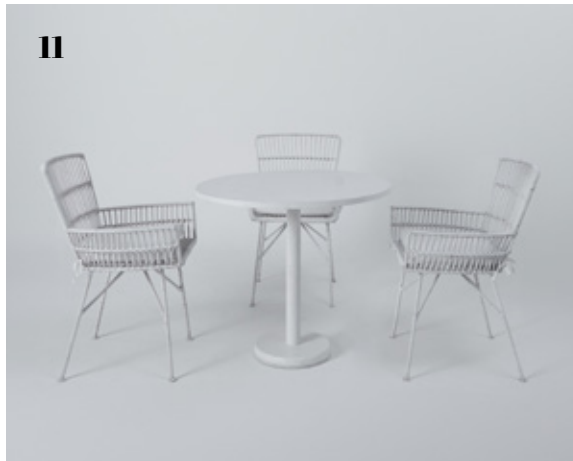

11
FRENCHY SET WHITE

Price
IDR 950.000