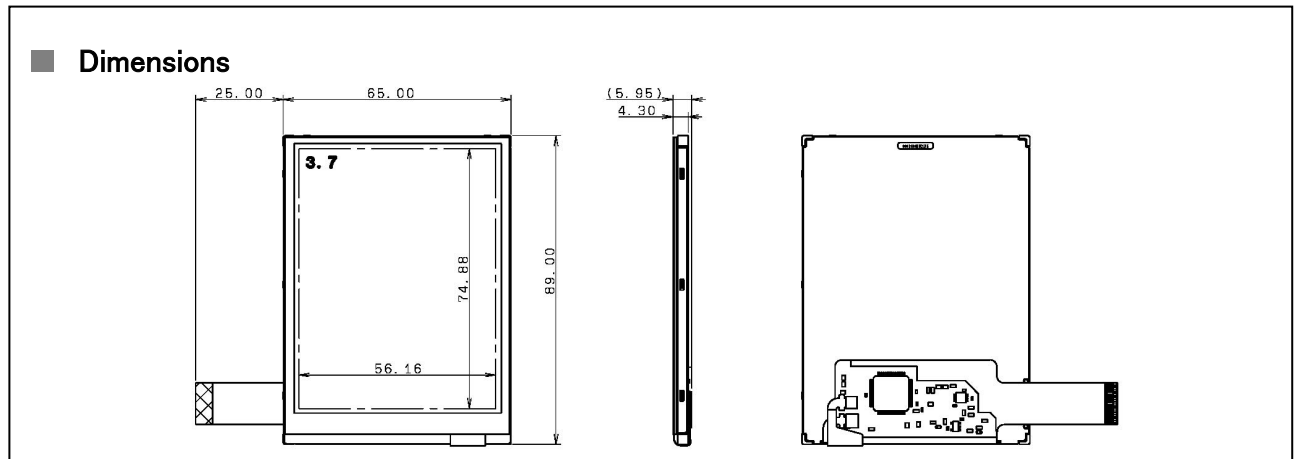

■ Features

- Portrait, 3.7 inch VGA resolution with touch panel.
- High outdoor readability with low backlight power.
- With standard Glass-Film type touch panel.
- TC, Power-circuit on panel.

■ Specifications

RoHS compliant

Items	Specifications	Units	Notes
Display Size	9.4 (3.7)	cm (inch)	
Display Format	480 X RGB X 640 Stripe	--	
Dot Pitch	39.0(H) X 117.0(V)	μ m	
Outline Dimensions	65.0 (H) X 89.0 (V) X 4.30 (D)	mm	
Weight	T.B.D.	g	
Number of Colors	262,144	--	
Brightness	250 (TYP)	cd/m ²	at 10mA
Viewing Angle(U/D/L/R)	15/50/35/35	deg.	CR \geq 10
Input Signal Type	Digital RGB signal (each 6 bit parallel)	--	
Power Supplies	3.0 (without B/L)	V	
Operating Temperature	-20 ~ +70	°C	
Storage Temperature	-30 ~ +80	°C	
Backlight	LED Backlight	--	
Remarks	The adjustment of VCOMDC value is not required./Touch panel (Glass-Film, Clear finish on surface)		