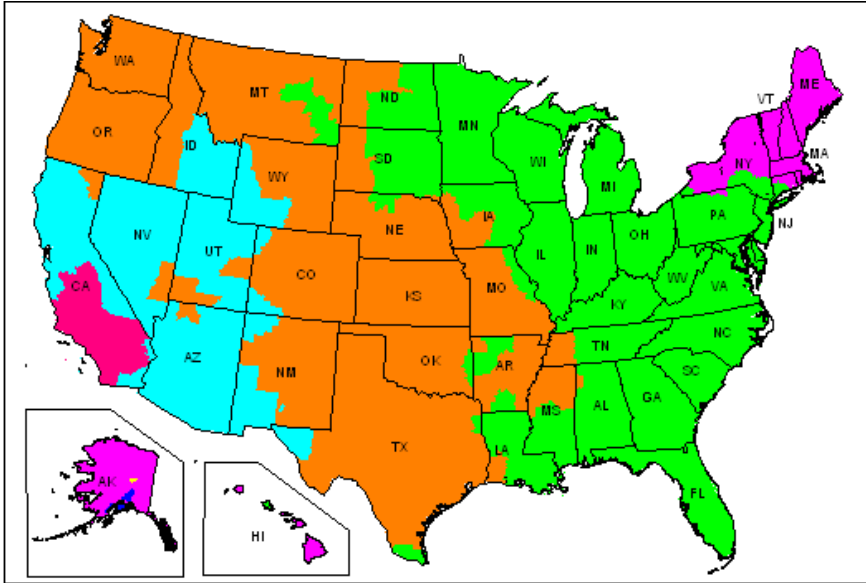

Ground Service Maps

Ground Service Maps Results

Shipping from ZIP/Postal code: 93021

■ 1 Day ■ 2 Days ■ 3 Days ■ 4 Days ■ 5 Days ■ 6 Days ■ 7+ Days

This map illustrates service schedules in business days as of February, 2012 for FedEx Ground shipments

Please note:

- The map above is a general representation of transit times for FedEx Ground shipments to commercial destinations. In limited areas, transit times may differ between shipments to commercial and residential destinations. For specific transit time information from one ZIP/Postal code to another, please go to [Get Rates & Transit Times](#) under the Ship tab on fedex.com.
- FedEx Ground business days are Monday through Friday (excluding holidays). FedEx Home Delivery business days are Tuesday through Saturday (excluding holidays).

Example: A package shipped via FedEx Ground on Monday with a transit schedule of 2 business days, (not including the day the package is shipped) would be expected for delivery on Wednesday. A package shipped on Friday with a 2-day transit schedule would be expected for delivery the following Tuesday.