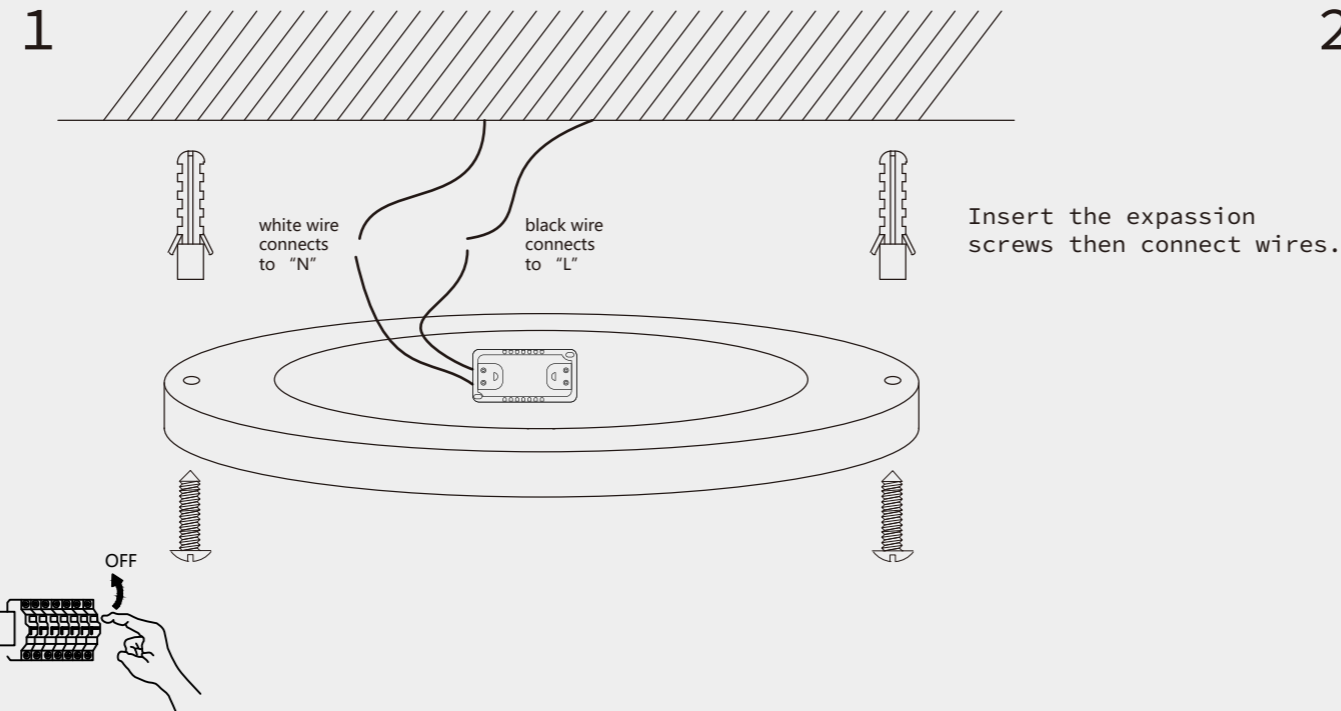

Minimalist Shell Round LED  
Flush Mount Ceiling Light

CL0085

1 Cut off the power system in your home to keep safe.

2 Self-tapping screw passes through the hanging plate hole then tighten it clockwise to lock the hanging plate.

### THE LAMP INSTRUCTION

Nbjoufobodf	Qsfdvujpot
2/Wpmubhf;221.351W	Lffq!uif!mjhijoh!bxbz!gspn!bdjemd!difnjdbm!tpmwfout! up!bwpjete!bnbhf/
3/Qmfbtf!xfs!hmpwft!xifoljotubmm/	Ujq
4/Epo(u!jotubmm!ju!po!uif!npjtu!dfjmjoh/	Qmfbtf!gpmpx!uif!jotusvdujpot!uifoljotubmm!uif!qbsut!jo uif!dpssfdupsefs/
5/Uvso!pgg!uif!qpxfs!cfgpsf!dmfbojoh!pvu/	
6/Qmfbtf!xft!xjui!uif!tbojuf!fs!xjuipvu!dpssptjwuz/	