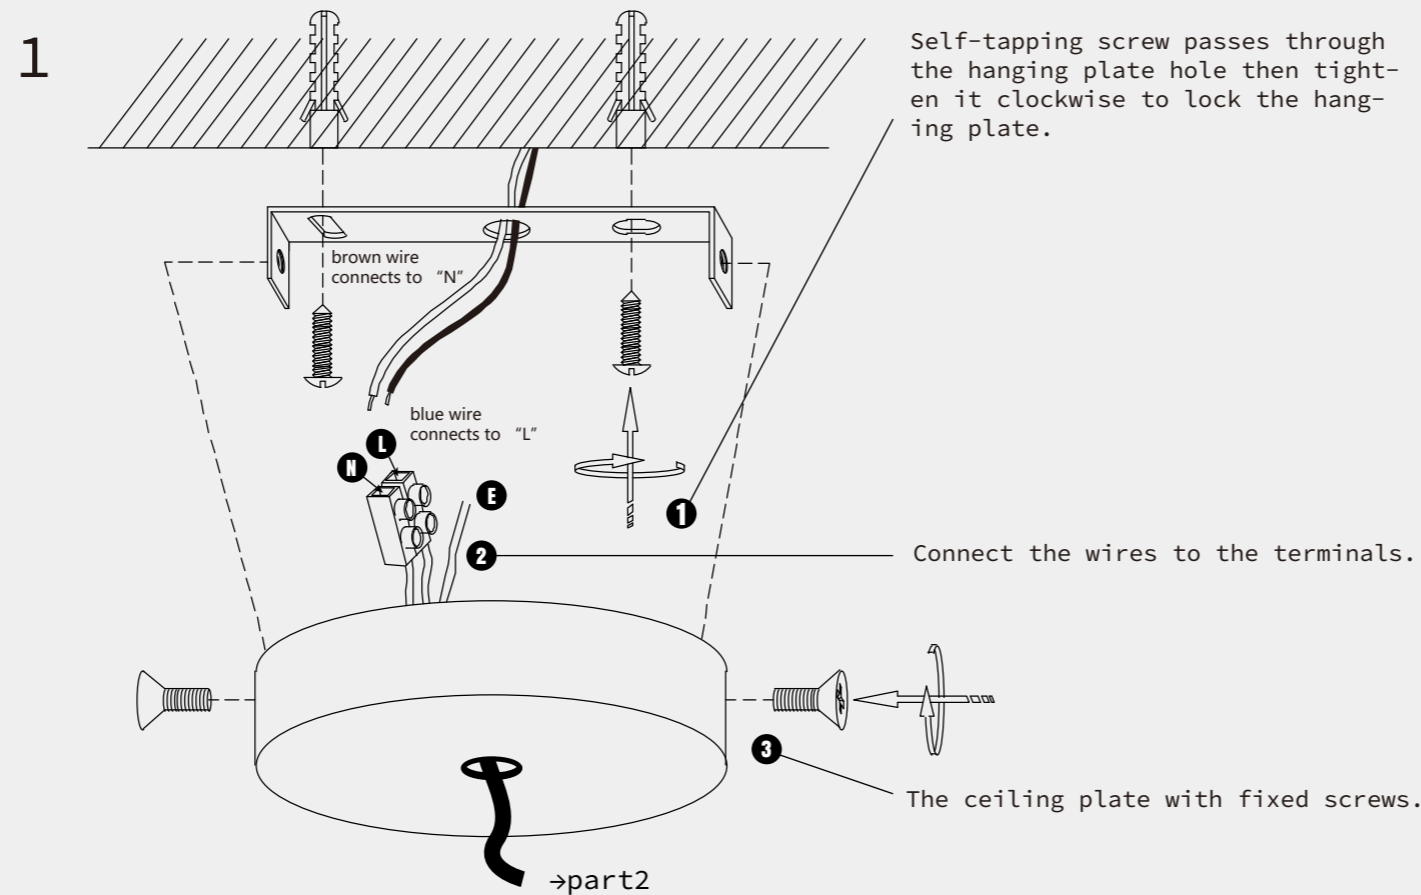

Cloud Linear Pendant Light

THE LAMP INSTRUCTION

Maintenance	Precautions
1.Voltage:110-240V	Keep the lighting away from acidic chemical solvents to avoid damage.
2.Please wear gloves when install.	
3.Don't install it on the moist ceiling.	Tip
4.Turn off the power before cleaning out.	Please follow the instructions then install the parts in the correct order.
5.Please wash with the sanitizer without corrosivity.	