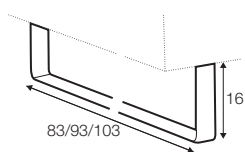

chaiselongue
right / or left

chaiselongue long
right / or left

bench right / or left

corner 90°

extra dimensions

depth of seat

accessories

headrest with roll L-50

headrest with roll L-70

endpart left / or right

legs

no. 47
metal chrome,
painted black or grey
and brushed steel*

no. 104
metal chrome,
painted black or grey

profile

standard

1. polyurethane foam/ high resilient polyurethane foam
2. springs
3. FSC® certified solid wood and wood based elements
4. fabric or leather
5. metal legs