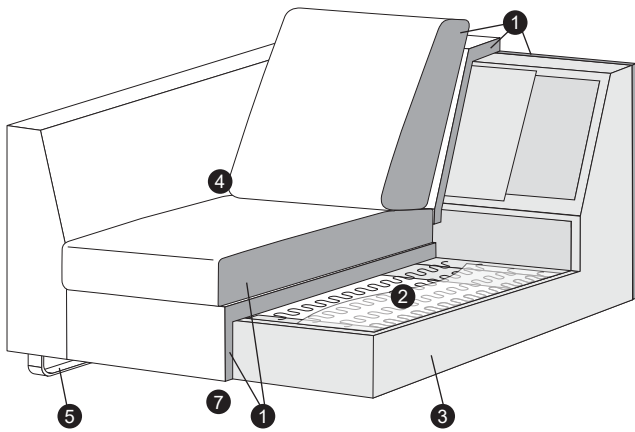

chaiselongue
right / or left

chaiselongue long
right / or left

bench right / or left

corner 90°

extra dimensions

depth of seat

accessories

headrest with roll L-50

headrest with roll L-70

endpart left / or right

legs

no. 47
metal chrome,
painted black or grey
and brushed steel*

no. 104
metal chrome,
painted black or grey

profile

standard

1. polyurethane foam/ high resilient polyurethane foam
2. springs
3. FSC® certified solid wood and wood based elements
4. fabric or leather
5. metal legs