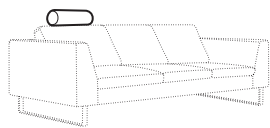

set 7
2 seater left + corner 90° + 2 seater right

set 8
3 seater left + corner 90° + 3 seater right

set 13 left / or right
2 seater left / or right + corner 90°
+ 3 seater right / or left

set 14 right / or left
3 seater left / or right + corner 90°
+ bench right / or left

armchair wide
left / or right

armchair wide
without armrests

2 seater left / or right

2 seater
without armrests

3 seater left / or right

3 seater
without armrests

3XL seater left / or right

3XL seater
without armrests

chaiselongue
right / or left

chaiselongue long
right / or left

bench right / or left

corner 90°

extra dimensions

depth of seat

accessories

headrest with roll L-50