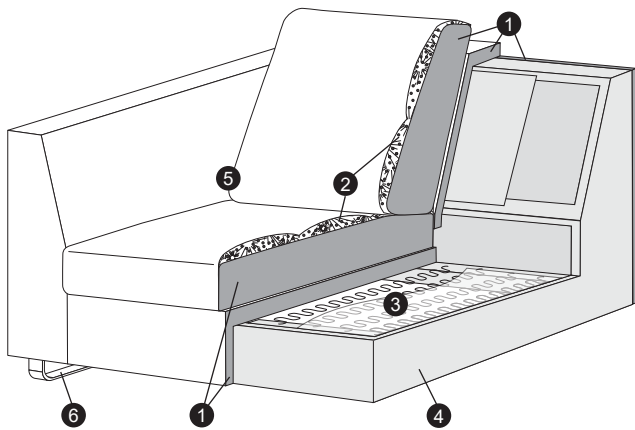

chaiselongue
right / or left

chaiselongue long
right / or left

bench right / or left

corner 90°

extra dimensions

depth of seat

accessories

headrest with roll L-50

headrest with roll L-70

endpart left / or right

legs

no. 47
metal chrome,
painted black or grey
and brushed steel*

no. 104
metal chrome,
painted black or grey

profile

standard

1. polyurethane foam/ high resilient polyurethane foam
2. springs
3. FSC® certified solid wood and wood based elements
4. fabric or leather
5. metal legs