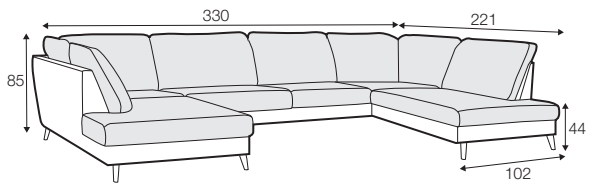

STD standard

LUX lux

CLS classic

FC fixed

LCV loose with velcro

modular system

All drawings shown height with leg no. 141A H-14.

armchair

armchair wide

footstool 90x70

2 seater

3 seater

3XL seater divided
with 2 cushions

3XL seater divided
with 3 cushions

set 1 right / or left
2 seater left / or right
+ chaiselongue right / or left

set 2 right / or left
3 seater left / or right
+ chaiselongue wide right / or left

set 3 right / or left
2 seater left / or right + divan right / or left

set 4 right / or left
3 seater left / or right + divan right / or left

set 6
divan left + 2 seater without armrests + divan right

set 7 right / or left
chaiselongue left / or right + 2 seater without armrests
+ divan right / or left

set 8 right / or left
3 seater left / or right + corner 90° no. 1 + 2 seater right / or left

set 9 right / or left
3 seater left / or right + corner 90° no. 2
+ 2 seater right / or left

set 10 left / or right
chaiselongue left / or right + 2 seater without armrests
+ corner 90° no. 1 + 2 seater right / or left