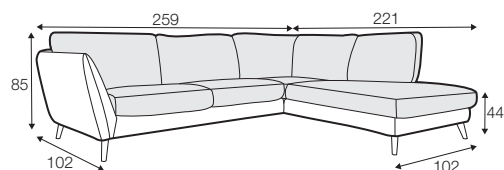

STD standard

LUX lux

CLS classic

FC fixed

LCV loose with velcro

modular system

All drawings shown height with leg no. 141A H-14.

armchair

armchair wide

footstool 90x70

2 seater

3 seater

3XL seater divided
with 2 cushions

3XL seater divided
with 3 cushions

set 1 right / or left
2 seater left / or right
+ chaiselongue right / or left

set 2 right / or left
3 seater left / or right
+ chaiselongue wide right / or left

set 3 right / or left
2 seater left / or right + divan right / or left

set 4 right / or left
3 seater left / or right + divan right / or left

set 6
divan left + 2 seater without armrests + divan right

set 7 right / or left
chaiselongue left / or right + 2 seater without armrests
+ divan right / or left

set 8 right / or left
3 seater left / or right + corner 90° no. 1 + 2 seater right / or left

set 9 right / or left
3 seater left / or right + corner 90° no. 2
+ 2 seater right / or left

set 10 left / or right
chaiselongue left / or right + 2 seater without armrests
+ corner 90° no. 1 + 2 seater right / or left