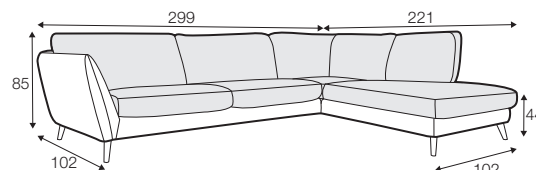

STD standard

LUX lux

CLS classic

FC fixed

LCV loose with velcro

modular system

All drawings shown height with leg no. 141A H-14.

armchair

armchair wide

footstool 90x70

2 seater

3 seater

3XL seater divided
with 2 cushions

3XL seater divided
with 3 cushions

set 1 right / or left
2 seater left / or right
+ chaiselongue right / or left

set 2 right / or left
3 seater left / or right
+ chaiselongue wide right / or left

set 3 right / or left
2 seater left / or right + divan right / or left

set 4 right / or left
3 seater left / or right + divan right / or left

set 6
divan left + 2 seater without armrests + divan right

set 7 right / or left
chaiselongue left / or right + 2 seater without armrests
+ divan right / or left

set 8 right / or left
3 seater left / or right + corner 90° no. 1 + 2 seater right / or left

set 9 right / or left
3 seater left / or right + corner 90° no. 2
+ 2 seater right / or left

set 10 left / or right
chaiselongue left / or right + 2 seater without armrests
+ corner 90° no. 1 + 2 seater right / or left