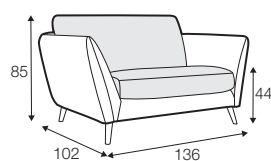

STD standard

LUX lux

CLS classic

FC fixed

LCV loose with velcro

modular system

All drawings shown height with leg no. 141A H-14.

armchair

armchair wide

footstool 90x70

2 seater

3 seater

3XL seater divided
with 2 cushions

3XL seater divided
with 3 cushions

set 1 right / or left
2 seater left / or right
+ chaiselongue right / or left

set 2 right / or left
3 seater left / or right
+ chaiselongue wide right / or left

set 3 right / or left
2 seater left / or right + divan right / or left

set 4 right / or left
3 seater left / or right + divan right / or left

set 6
divan left + 2 seater without armrests + divan right

set 7 right / or left
chaiselongue left / or right + 2 seater without armrests
+ divan right / or left

3 seater left / or right

3 seater without armrests

chaiselongue right / or left

chaiselongue wide
right / or left

divan right / or left

corner 90° no. 1

corner 90° no. 2

extra dimensions