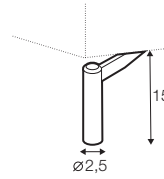

no. 145A
metal chrome,
painted black
or brass gold