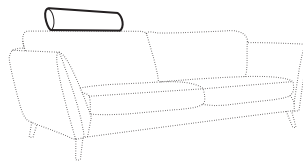

set 8 right / or left
3 seater left / or right + corner 90° no. 1 + 2 seater right / or left

set 9 right / or left
3 seater left / or right + corner 90° no. 2
+ 2 seater right / or left

set 10 left / or right
chaiselongue left / or right + 2 seater without armrests
+ corner 90° no. 1 + 2 seater right / or left

modular system

elements of the modular system

armchair left / or right

armchair
without armrests

armchair wide left / or right

armchair wide
without armrests

2 seater left / or right

2 seater without armrests

3 seater left / or right

3 seater without armrests

chaiselongue right / or left

chaiselongue wide
right / or left

divan right / or left

corner 90° no. 1

corner 90° no. 2

extra dimensions

depth of seat

accessories

headrest L-62

headrest L-77

armrest protection

endpart left / or right

legs

no. 141A
wood
recommended