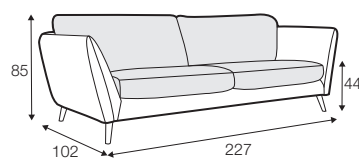

STD standard

LUX lux

CLS classic

FC fixed

LCV loose with velcro

modular system

All drawings shown height with leg no. 141A H-14.

armchair

armchair wide

footstool 90x70

2 seater

3 seater

3XL seater divided
with 2 cushions

3XL seater divided
with 3 cushions

set 1 right / or left
2 seater left / or right
+ chaiselongue right / or left

set 2 right / or left
3 seater left / or right
+ chaiselongue wide right / or left

set 3 right / or left
2 seater left / or right + divan right / or left

set 4 right / or left
3 seater left / or right + divan right / or left

set 6
divan left + 2 seater without armrests + divan right

set 7 right / or left
chaiselongue left / or right + 2 seater without armrests
+ divan right / or left

3 seater left / or right

3 seater without armrests

chaiselongue right / or left

chaiselongue wide
right / or left

divan right / or left

corner 90° no. 1

corner 90° no. 2

extra dimensions