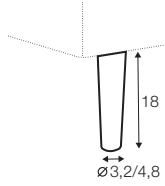

3 seater left / or right

3 seater without armrests

chaiselongue right / or left

chaiselongue wide
right / or left

divan right / or left

corner 90° no. 1

corner 90° no. 2

extra dimensions

depth of seat

accessories

headrest L-62

headrest L-77

armrest protection

endpart left / or right

legs

no. 141A
wood
recommended