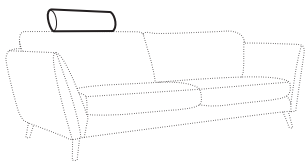

set 8 right / or left
3 seater left / or right + corner 90° no. 1 + 2 seater right / or left

set 9 right / or left
3 seater left / or right + corner 90° no. 2
+ 2 seater right / or left

set 10 left / or right
chaiselongue left / or right + 2 seater without armrests
+ corner 90° no. 1 + 2 seater right / or left

modular system

elements of the modular system

armchair left / or right

armchair
without armrests

armchair wide left / or right

armchair wide
without armrests

2 seater left / or right

2 seater without armrests

3 seater left / or right

3 seater without armrests

chaiselongue right / or left

chaiselongue wide
right / or left

divan right / or left

corner 90° no. 1

corner 90° no. 2

extra dimensions

depth of seat

accessories

headrest L-62

headrest L-77

armrest protection

endpart left / or right

legs

no. 141A
wood
recommended