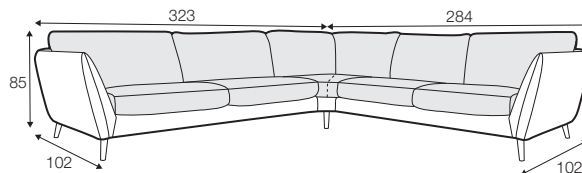

STD standard

LUX lux

CLS classic

FC fixed

LCV loose with velcro

modular system

All drawings shown height with leg no. 141A H-14.

armchair

armchair wide

footstool 90x70

2 seater

3 seater

3XL seater divided
with 2 cushions

3XL seater divided
with 3 cushions

set 1 right / or left
2 seater left / or right
+ chaiselongue right / or left

set 2 right / or left
3 seater left / or right
+ chaiselongue wide right / or left

set 3 right / or left
2 seater left / or right + divan right / or left

set 4 right / or left
3 seater left / or right + divan right / or left

set 6
divan left + 2 seater without armrests + divan right

set 7 right / or left
chaiselongue left / or right + 2 seater without armrests
+ divan right / or left

set 8 right / or left
3 seater left / or right + corner 90° no. 1 + 2 seater right / or left

set 9 right / or left
3 seater left / or right + corner 90° no. 2
+ 2 seater right / or left

set 10 left / or right
chaiselongue left / or right + 2 seater without armrests
+ corner 90° no. 1 + 2 seater right / or left