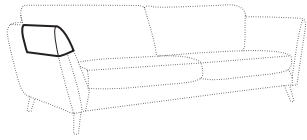

3 seater left / or right

3 seater without armrests

chaiselongue right / or left

chaiselongue wide
right / or left

divan right / or left

corner 90° no. 1

corner 90° no. 2

extra dimensions

depth of seat

accessories

headrest L-62

headrest L-77

armrest protection

endpart left / or right

legs

no. 141A
wood
recommended