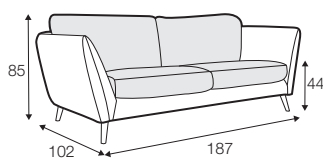

STD standard

LUX lux

CLS classic

FC fixed

LCV loose with velcro

modular system

All drawings shown height with leg no. 141A H-14.

armchair

armchair wide

footstool 90x70

2 seater

3 seater

3XL seater divided
with 2 cushions

3XL seater divided
with 3 cushions

set 1 right / or left
2 seater left / or right
+ chaiselongue right / or left

set 2 right / or left
3 seater left / or right
+ chaiselongue wide right / or left

set 3 right / or left
2 seater left / or right + divan right / or left

set 4 right / or left
3 seater left / or right + divan right / or left

set 6
divan left + 2 seater without armrests + divan right

set 7 right / or left
chaiselongue left / or right + 2 seater without armrests
+ divan right / or left

3 seater left / or right

3 seater without armrests

chaiselongue right / or left

chaiselongue wide
right / or left

divan right / or left

corner 90° no. 1

corner 90° no. 2

extra dimensions