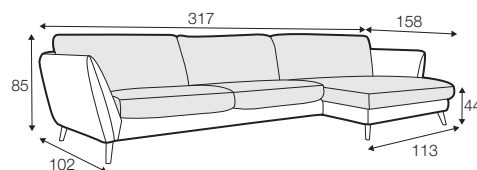

STD standard

LUX lux

CLS classic

FC fixed

LCV loose with velcro

modular system

All drawings shown height with leg no. 141A H-14.

armchair

armchair wide

footstool 90x70

2 seater

3 seater

3XL seater divided
with 2 cushions

3XL seater divided
with 3 cushions

set 1 right / or left
2 seater left / or right
+ chaiselongue right / or left

set 2 right / or left
3 seater left / or right
+ chaiselongue wide right / or left

set 3 right / or left
2 seater left / or right + divan right / or left

set 4 right / or left
3 seater left / or right + divan right / or left

set 6
divan left + 2 seater without armrests + divan right

set 7 right / or left
chaiselongue left / or right + 2 seater without armrests
+ divan right / or left

set 8 right / or left
3 seater left / or right + corner 90° no. 1 + 2 seater right / or left

set 9 right / or left
3 seater left / or right + corner 90° no. 2
+ 2 seater right / or left

set 10 left / or right
chaiselongue left / or right + 2 seater without armrests
+ corner 90° no. 1 + 2 seater right / or left