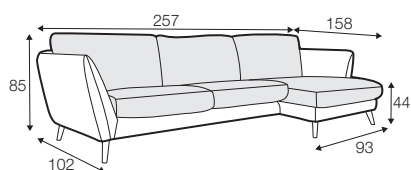

STD standard

LUX lux

CLS classic

FC fixed

LCV loose with velcro

modular system

All drawings shown height with leg no. 141A H-14.

armchair

armchair wide

footstool 90x70

2 seater

3 seater

3XL seater divided
with 2 cushions

3XL seater divided
with 3 cushions

set 1 right / or left
2 seater left / or right
+ chaiselongue right / or left

set 2 right / or left
3 seater left / or right
+ chaiselongue wide right / or left

set 3 right / or left
2 seater left / or right + divan right / or left

set 4 right / or left
3 seater left / or right + divan right / or left

set 6
divan left + 2 seater without armrests + divan right

set 7 right / or left
chaiselongue left / or right + 2 seater without armrests
+ divan right / or left

set 8 right / or left
3 seater left / or right + corner 90° no. 1 + 2 seater right / or left

set 9 right / or left
3 seater left / or right + corner 90° no. 2
+ 2 seater right / or left

set 10 left / or right
chaiselongue left / or right + 2 seater without armrests
+ corner 90° no. 1 + 2 seater right / or left