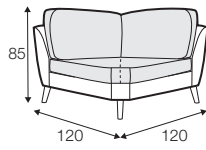

set 8 right / or left
3 seater left / or right + corner 90° no. 1 + 2 seater right / or left

set 9 right / or left
3 seater left / or right + corner 90° no. 2
+ 2 seater right / or left

set 10 left / or right
chaiselongue left / or right + 2 seater without armrests
+ corner 90° no. 1 + 2 seater right / or left

modular system

elements of the modular system

armchair left / or right

armchair
without armrests

armchair wide left / or right

armchair wide
without armrests

2 seater left / or right

2 seater without armrests

3 seater left / or right

3 seater without armrests

chaiselongue right / or left

chaiselongue wide
right / or left

divan right / or left

corner 90° no. 1

corner 90° no. 2

extra dimensions

depth of seat

accessories

headrest L-62

headrest L-77

armrest protection

endpart left / or right

legs

no. 141A
wood
recommended