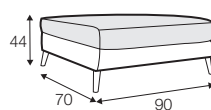

STD standard

LUX lux

CLS classic

FC fixed

LCV loose with velcro

modular system

All drawings shown height with leg no. 141A H-14.

armchair

armchair wide

footstool 90x70

2 seater

3 seater

3XL seater divided
with 2 cushions

3XL seater divided
with 3 cushions

set 1 right / or left
2 seater left / or right
+ chaiselongue right / or left

set 2 right / or left
3 seater left / or right
+ chaiselongue wide right / or left

set 3 right / or left
2 seater left / or right + divan right / or left

set 4 right / or left
3 seater left / or right + divan right / or left

set 6
divan left + 2 seater without armrests + divan right

set 7 right / or left
chaiselongue left / or right + 2 seater without armrests
+ divan right / or left