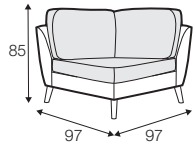

set 8 right / or left
3 seater left / or right + corner 90° no. 1 + 2 seater right / or left

set 9 right / or left
3 seater left / or right + corner 90° no. 2
+ 2 seater right / or left

set 10 left / or right
chaiselongue left / or right + 2 seater without armrests
+ corner 90° no. 1 + 2 seater right / or left

modular system

elements of the modular system

armchair left / or right

armchair
without armrests

armchair wide left / or right

armchair wide
without armrests

2 seater left / or right

2 seater without armrests

3 seater left / or right

3 seater without armrests

chaiselongue right / or left

chaiselongue wide
right / or left

divan right / or left

corner 90° no. 1

corner 90° no. 2

extra dimensions

depth of seat

accessories

headrest L-62

headrest L-77

armrest protection

endpart left / or right

legs

no. 141A
wood
recommended