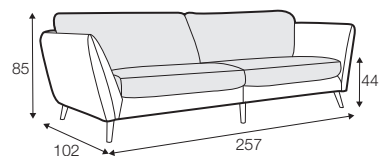

STD standard

LUX lux

CLS classic

FC fixed

LCV loose with velcro

modular system

All drawings shown height with leg no. 141A H-14.

armchair

armchair wide

footstool 90x70

2 seater

3 seater

3XL seater divided
with 2 cushions

3XL seater divided
with 3 cushions

set 1 right / or left
2 seater left / or right
+ chaiselongue right / or left

set 2 right / or left
3 seater left / or right
+ chaiselongue wide right / or left

set 3 right / or left
2 seater left / or right + divan right / or left

set 4 right / or left
3 seater left / or right + divan right / or left

set 6
divan left + 2 seater without armrests + divan right

set 7 right / or left
chaiselongue left / or right + 2 seater without armrests
+ divan right / or left

set 8 right / or left
3 seater left / or right + corner 90° no. 1 + 2 seater right / or left

set 9 right / or left
3 seater left / or right + corner 90° no. 2
+ 2 seater right / or left

set 10 left / or right
chaiselongue left / or right + 2 seater without armrests
+ corner 90° no. 1 + 2 seater right / or left