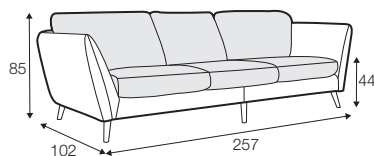

STD standard

LUX lux

CLS classic

FC fixed

LCV loose with velcro

modular system

All drawings shown height with leg no. 141A H-14.

armchair

armchair wide

footstool 90x70

2 seater

3 seater

3XL seater divided
with 2 cushions

3XL seater divided
with 3 cushions

set 1 right / or left
2 seater left / or right
+ chaiselongue right / or left

set 2 right / or left
3 seater left / or right
+ chaiselongue wide right / or left

set 3 right / or left
2 seater left / or right + divan right / or left

set 4 right / or left
3 seater left / or right + divan right / or left

set 6
divan left + 2 seater without armrests + divan right

set 7 right / or left
chaiselongue left / or right + 2 seater without armrests
+ divan right / or left

set 8 right / or left
3 seater left / or right + corner 90° no. 1 + 2 seater right / or left

set 9 right / or left
3 seater left / or right + corner 90° no. 2
+ 2 seater right / or left

set 10 left / or right
chaiselongue left / or right + 2 seater without armrests
+ corner 90° no. 1 + 2 seater right / or left