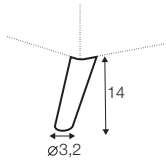

3 seater left / or right

3 seater without armrests

chaiselongue right / or left

chaiselongue wide
right / or left

divan right / or left

corner 90° no. 1

corner 90° no. 2

extra dimensions

depth of seat

accessories

headrest L-62

headrest L-77

armrest protection

endpart left / or right

legs

no. 141A
wood
recommended