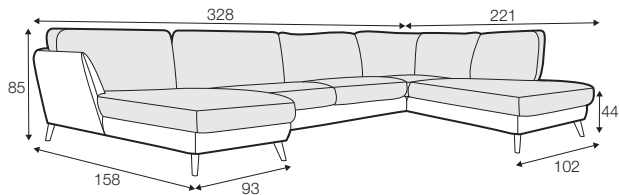

STD standard

LUX lux

CLS classic

FC fixed

LCV loose with velcro

modular system

All drawings shown height with leg no. 141A H-14.

armchair

armchair wide

footstool 90x70

2 seater

3 seater

3XL seater divided
with 2 cushions

3XL seater divided
with 3 cushions

set 1 right / or left
2 seater left / or right
+ chaiselongue right / or left

set 2 right / or left
3 seater left / or right
+ chaiselongue wide right / or left

set 3 right / or left
2 seater left / or right + divan right / or left

set 4 right / or left
3 seater left / or right + divan right / or left

set 6
divan left + 2 seater without armrests + divan right

set 7 right / or left
chaiselongue left / or right + 2 seater without armrests
+ divan right / or left

set 8 right / or left
3 seater left / or right + corner 90° no. 1 + 2 seater right / or left

set 9 right / or left
3 seater left / or right + corner 90° no. 2
+ 2 seater right / or left

set 10 left / or right
chaiselongue left / or right + 2 seater without armrests
+ corner 90° no. 1 + 2 seater right / or left