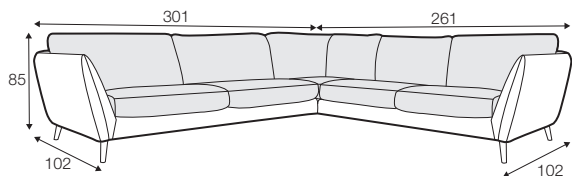

STD standard

LUX lux

CLS classic

FC fixed

LCV loose with velcro

modular system

All drawings shown height with leg no. 141A H-14.

armchair

armchair wide

footstool 90x70

2 seater

3 seater

3XL seater divided
with 2 cushions

3XL seater divided
with 3 cushions

set 1 right / or left
2 seater left / or right
+ chaiselongue right / or left

set 2 right / or left
3 seater left / or right
+ chaiselongue wide right / or left

set 3 right / or left
2 seater left / or right + divan right / or left

set 4 right / or left
3 seater left / or right + divan right / or left

set 6
divan left + 2 seater without armrests + divan right

set 7 right / or left
chaiselongue left / or right + 2 seater without armrests
+ divan right / or left

set 8 right / or left
3 seater left / or right + corner 90° no. 1 + 2 seater right / or left

set 9 right / or left
3 seater left / or right + corner 90° no. 2
+ 2 seater right / or left

set 10 left / or right
chaiselongue left / or right + 2 seater without armrests
+ corner 90° no. 1 + 2 seater right / or left