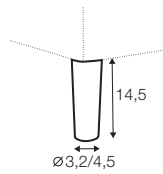

no. 153
wood