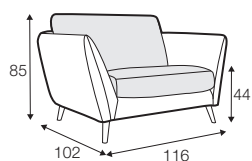

STD standard

LUX lux

CLS classic

FC fixed

LCV loose with velcro

modular system

All drawings shown height with leg no. 141A H-14.

armchair

armchair wide

footstool 90x70

2 seater

3 seater

3XL seater divided
with 2 cushions

3XL seater divided
with 3 cushions

set 1 right / or left
2 seater left / or right
+ chaiselongue right / or left

set 2 right / or left
3 seater left / or right
+ chaiselongue wide right / or left

set 3 right / or left
2 seater left / or right + divan right / or left

set 4 right / or left
3 seater left / or right + divan right / or left

set 6
divan left + 2 seater without armrests + divan right

set 7 right / or left
chaiselongue left / or right + 2 seater without armrests
+ divan right / or left

3 seater left / or right

3 seater without armrests

chaiselongue right / or left

chaiselongue wide
right / or left

divan right / or left

corner 90° no. 1

corner 90° no. 2

extra dimensions