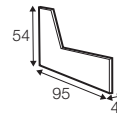

3 seater left / or right

3 seater without armrests

chaiselongue right / or left

chaiselongue wide
right / or left

divan right / or left

corner 90° no. 1

corner 90° no. 2

extra dimensions

depth of seat

accessories

headrest L-62

headrest L-77

armrest protection

endpart left / or right

legs

no. 141A
wood
recommended