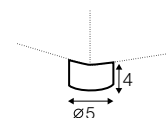

2 seater left / or right + divan right / or left

set 2 right / or left

3 seater left / or right + divan right / or left

set 3 right / or left

4 seater divided left / or right + divan right / or left

extra dimensions

depth of seat

depth of seat
without cushion

legs

no. 58A
wood

no. 37C
plastic
only for footstool with box

profile

lux

1. polyurethane foam/ high resilient polyurethane foam
2. cushion chamber with mix of feather and silicone balls
3. springs
4. FSC® certified solid wood and wood based elements
5. fabric
6. FSC® certified solid wood legs