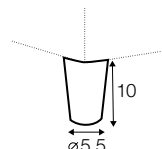

LC loose

footstool 82x50

footstool 135x50

footstool box 135x50

2 seater

3 seater

4 seater divided

set 1 right / or left

2 seater left / or right + divan right / or left

set 2 right / or left

3 seater left / or right + divan right / or left

set 3 right / or left

4 seater divided left / or right + divan right / or left

extra dimensions

depth of seat

depth of seat
without cushion

legs

no. 58A
wood

no. 37C
plastic
only for footstool with box

profile

lux

1. polyurethane foam/ high resilient polyurethane foam
2. cushion chamber with mix of feather and silicone balls
3. springs
4. FSC® certified solid wood and wood based elements
5. fabric
6. FSC® certified solid wood legs