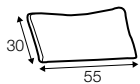

loose

footstool 117x107

3XL seater divided

4XL seater divided

extra dimensions

depth of seat

accessories

lumbar cushion
55x30