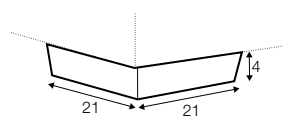

New York

UPHOLSTERY

COMFORTS

COVERS

fabric

lux

loose

extra dimensions

accessories

legs

no. 24
wood