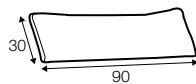

loose

footstool 117x107

3XL seater divided

4XL seater divided

extra dimensions

depth of seat

accessories

lumbar cushion
55x30