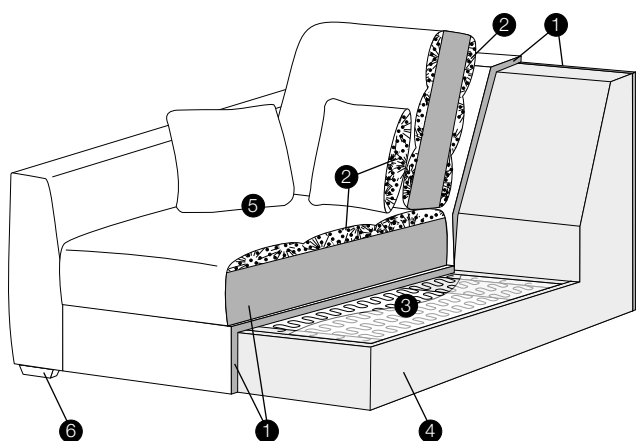

loose

footstool 117x107

3XL seater divided

4XL seater divided

extra dimensions

depth of seat

accessories

lumbar cushion
55x30

lumbar cushion
90x30

legs

no. 07
wood

no. 24
wood

profile

lux

1. polyurethane foam/high resilient polyurethane foam
2. cushion chamber with mix of feather and silicone balls
3. springs
4. FSC® certified solid wood and wood based elements
5. fabric
6. FSC® certified solid wood legs