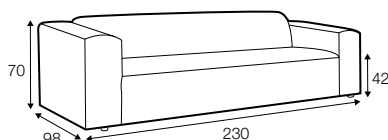

fixed

SPECIAL

modular system

All elements available also as freestanding elements.

footstool 70x60

footstool 90x60

2 seater

3 seater

set 1 right / or left

2 seater left / or right + chaiselongue 115x170 right / or left

set 2 right / or left

2 seater left / or right + divan right / or left

set 3 right / or left

3 seater left / or right + chaiselongue 115x170 right / or left