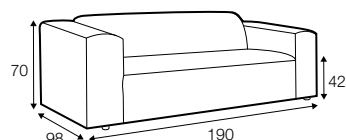

fixed

SPECIAL

modular system

All elements available also as freestanding elements.

footstool 70x60

footstool 90x60

2 seater

3 seater

set 1 right / or left

2 seater left / or right + chaiselongue 115x170 right / or left

set 2 right / or left

2 seater left / or right + divan right / or left

set 3 right / or left

3 seater left / or right + chaiselongue 115x170 right / or left

set 4 right / or left

3 seater left / or right + divan right / or left

set 5 right / or right

bench left / or right + element 90 without armrests
+ chaiselongue 115x133 right / or left

modular system

elements of the modular system