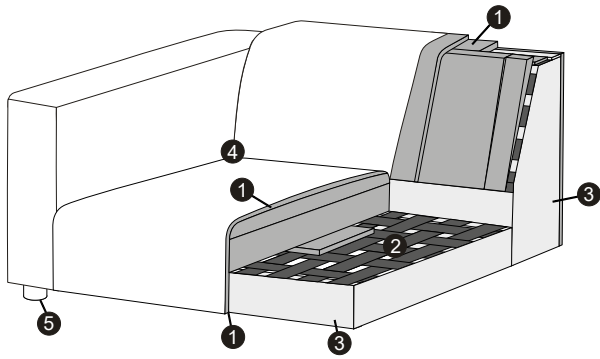

3 seater left / or right

3 seater without armrests

chaiselongue 95x133
right / or left

chaiselongue 115x133
right / or left

chaiselongue 115x170
right / or left

bench right / or left

divan right / or left

corner 90°

extra dimensions

depth of seat

legs

no. 37C
plastic

profile

standard

1. polyurethane foam/high resilient polyurethane foam
2. upholstery belts
3. FSC® certified solid wood and wood based elements
4. fabric
5. solid wood/metal legs