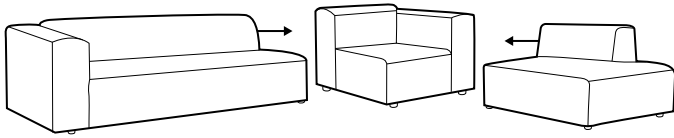

fixed

SPECIAL

modular system

All elements available also as freestanding elements.

footstool 70x60

footstool 90x60

2 seater

3 seater

set 1 right / or left

2 seater left / or right + chaiselongue 115x170 right / or left

set 2 right / or left

2 seater left / or right + divan right / or left

set 3 right / or left

3 seater left / or right + chaiselongue 115x170 right / or left

set 4 right / or left

3 seater left / or right + divan right / or left

set 5 right / or right

bench left / or right + element 90 without armrests
+ chaiselongue 115x133 right / or left

modular system

elements of the modular system

element 70
left / or right

element 70
without armrests

element 70x133
without armrests

element 90
left / or right

element 90
without armrests

element 90x133
without armrests

2 seater left / or right

2 seater without armrests