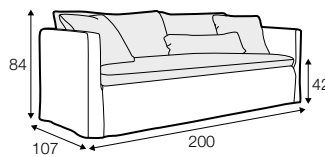

LCV loose with velcro

footstool 135x60
loose cover with velcro

footstool 100x50
loose cover with velcro

footstool 135x60
loose cover

footstool 100x50
loose cover

2 seater
loose cover with velcro

3 seater divided
loose cover with velcro

4 seater divided
loose cover with velcro

2 seater
loose cover

3 seater divided
loose cover

4 seater divided
loose cover

accessories

cushion
40x40

cushion
53x53

cushion
90x32

pillow round
only standard comfort

armrest protection

extra dimensions

depth of seat

legs

no. 138
wood

no. 111D
metal
black, grey, chrome,
brushed steel

profile