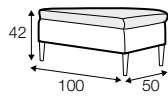

LCV loose with velcro

footstool 135x60
loose cover with velcro

footstool 100x50
loose cover with velcro

footstool 135x60
loose cover

footstool 100x50
loose cover

2 seater
loose cover with velcro

3 seater divided
loose cover with velcro

pillow round
only standard comfort

armrest protection

extra dimensions

depth of seat

legs

no. 138
wood

no. 111D
metal
black, grey, chrome,
brushed steel

profile