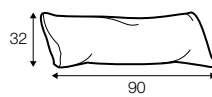

4 seater divided
loose cover with velcro

2 seater
loose cover

3 seater divided
loose cover

4 seater divided
loose cover

accessories

cushion
40x40

cushion
53x53

cushion
90x32

pillow round
only standard comfort

armrest protection

extra dimensions

depth of seat

legs

no. 138
wood

no. 111D
metal
black, grey, chrome,
brushed steel

profile