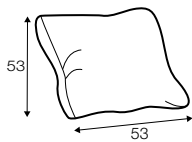

LCV loose with velcro

footstool 135x60
loose cover with velcro

footstool 100x50
loose cover with velcro

footstool 135x60
loose cover

footstool 100x50
loose cover

2 seater
loose cover with velcro

3 seater divided
loose cover with velcro

4 seater divided
loose cover with velcro

2 seater
loose cover

3 seater divided
loose cover

4 seater divided
loose cover

accessories

cushion
40x40

cushion
53x53

cushion
90x32

pillow round
only standard comfort

armrest protection

extra dimensions

depth of seat

legs

no. 138
wood

no. 111D
metal
black, grey, chrome,
brushed steel

profile