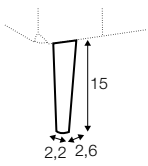

pillow round
only standard comfort

armrest protection

extra dimensions

depth of seat

legs

no. 138
wood

no. 111D
metal
black, grey, chrome,
brushed steel

profile