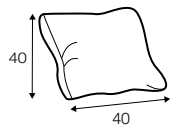

LCV loose with velcro

footstool 135x60
loose cover with velcro

footstool 100x50
loose cover with velcro

footstool 135x60
loose cover

footstool 100x50
loose cover

2 seater
loose cover with velcro

3 seater divided
loose cover with velcro

4 seater divided
loose cover with velcro

2 seater
loose cover

3 seater divided
loose cover

4 seater divided
loose cover

accessories

cushion
40x40

cushion
53x53

cushion
90x32

pillow round
only standard comfort

armrest protection

extra dimensions

depth of seat

legs

no. 138
wood

no. 111D
metal
black, grey, chrome,
brushed steel

profile