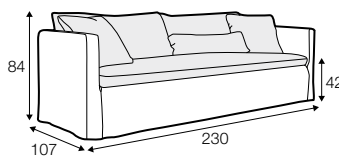

LCV loose with velcro

footstool 135x60
loose cover with velcro

footstool 100x50
loose cover with velcro

footstool 135x60
loose cover

footstool 100x50
loose cover

2 seater
loose cover with velcro

3 seater divided
loose cover with velcro

4 seater divided
loose cover with velcro

2 seater
loose cover

3 seater divided
loose cover

4 seater divided
loose cover

accessories

cushion
40x40

cushion
53x53

cushion
90x32

pillow round
only standard comfort

armrest protection

extra dimensions

depth of seat

legs

no. 138
wood

no. 111D
metal
black, grey, chrome,
brushed steel

profile