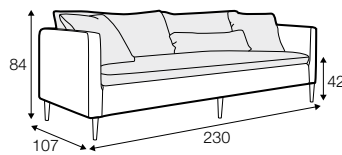

LCV loose with velcro

footstool 135x60
loose cover with velcro

footstool 100x50
loose cover with velcro

footstool 135x60
loose cover

footstool 100x50
loose cover

2 seater
loose cover with velcro

3 seater divided
loose cover with velcro

4 seater divided
loose cover with velcro

2 seater
loose cover

3 seater divided
loose cover

4 seater divided
loose cover

accessories

cushion
40x40

cushion
53x53

cushion
90x32

pillow round
only standard comfort

armrest protection

extra dimensions

depth of seat

legs

no. 138
wood

no. 111D
metal
black, grey, chrome,
brushed steel

profile