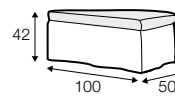

LCV loose with velcro

footstool 135x60
loose cover with velcro

footstool 100x50
loose cover with velcro

footstool 135x60
loose cover

footstool 100x50
loose cover

2 seater
loose cover with velcro

3 seater divided
loose cover with velcro

4 seater divided
loose cover with velcro

2 seater
loose cover

3 seater divided
loose cover

4 seater divided
loose cover

accessories

cushion
40x40

cushion
53x53

cushion
90x32

pillow round
only standard comfort

armrest protection

extra dimensions

depth of seat

legs

no. 138
wood

no. 111D
metal
black, grey, chrome,
brushed steel

profile