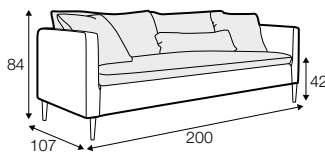

LCV loose with velcro

footstool 135x60
loose cover with velcro

footstool 100x50
loose cover with velcro

footstool 135x60
loose cover

footstool 100x50
loose cover

2 seater
loose cover with velcro

3 seater divided
loose cover with velcro

4 seater divided
loose cover with velcro

2 seater
loose cover

3 seater divided
loose cover

4 seater divided
loose cover

accessories

cushion
40x40

cushion
53x53

cushion
90x32

pillow round
only standard comfort

armrest protection

extra dimensions

depth of seat

legs

no. 138
wood

no. 111D
metal
black, grey, chrome,
brushed steel

profile