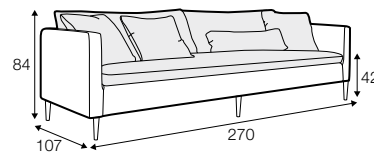

LCV loose with velcro

footstool 135x60
loose cover with velcro

footstool 100x50
loose cover with velcro

footstool 135x60
loose cover

footstool 100x50
loose cover

2 seater
loose cover with velcro

3 seater divided
loose cover with velcro

4 seater divided
loose cover with velcro

2 seater
loose cover

3 seater divided
loose cover

4 seater divided
loose cover

accessories

cushion
40x40

cushion
53x53

cushion
90x32

pillow round
only standard comfort

armrest protection

extra dimensions

depth of seat

legs

no. 138
wood

no. 111D
metal
black, grey, chrome,
brushed steel

profile