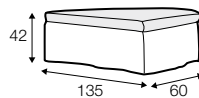

LCV loose with velcro

footstool 135x60
loose cover with velcro

footstool 100x50
loose cover with velcro

footstool 135x60
loose cover

footstool 100x50
loose cover

2 seater
loose cover with velcro

3 seater divided
loose cover with velcro

pillow round
only standard comfort

armrest protection

extra dimensions

depth of seat

legs

no. 138
wood

no. 111D
metal
black, grey, chrome,
brushed steel

profile