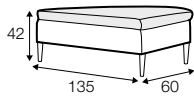

LCV loose with velcro

footstool 135x60
loose cover with velcro

footstool 100x50
loose cover with velcro

footstool 135x60
loose cover

footstool 100x50
loose cover

2 seater
loose cover with velcro

3 seater divided
loose cover with velcro

pillow round
only standard comfort

armrest protection

extra dimensions

depth of seat

legs

no. 138
wood

no. 111D
metal
black, grey, chrome,
brushed steel

profile