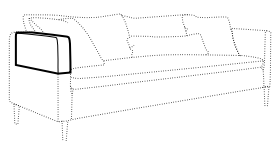

LCV loose with velcro

footstool 135x60
loose cover with velcro

footstool 100x50
loose cover with velcro

footstool 135x60
loose cover

footstool 100x50
loose cover

2 seater
loose cover with velcro

3 seater divided
loose cover with velcro

4 seater divided
loose cover with velcro

2 seater
loose cover

3 seater divided
loose cover

4 seater divided
loose cover

accessories

cushion
40x40

cushion
53x53

cushion
90x32

pillow round
only standard comfort

armrest protection

extra dimensions

depth of seat

legs

no. 138
wood

no. 111D
metal
black, grey, chrome,
brushed steel

profile