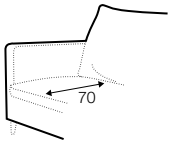

LCV loose with velcro

footstool 135x60
loose cover with velcro

footstool 100x50
loose cover with velcro

footstool 135x60
loose cover

footstool 100x50
loose cover

2 seater
loose cover with velcro

3 seater divided
loose cover with velcro

4 seater divided
loose cover with velcro

2 seater
loose cover

3 seater divided
loose cover

4 seater divided
loose cover

accessories

cushion
40x40

cushion
53x53

cushion
90x32

pillow round
only standard comfort

armrest protection

extra dimensions

depth of seat

legs

no. 138
wood

no. 111D
metal
black, grey, chrome,
brushed steel

profile