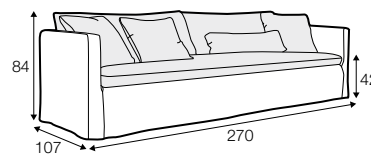

LCV loose with velcro

footstool 135x60
loose cover with velcro

footstool 100x50
loose cover with velcro

footstool 135x60
loose cover

footstool 100x50
loose cover

2 seater
loose cover with velcro

3 seater divided
loose cover with velcro

4 seater divided
loose cover with velcro

2 seater
loose cover

3 seater divided
loose cover

4 seater divided
loose cover

accessories

cushion
40x40

cushion
53x53

cushion
90x32

pillow round
only standard comfort

armrest protection

extra dimensions

depth of seat

legs

no. 138
wood

no. 111D
metal
black, grey, chrome,
brushed steel

profile