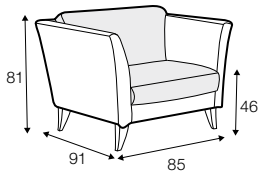

COVERS

fixed

armchair

footstool 85x70

2 seater

3 seater

set 1 right / or left

3 seater left / or right + chaiselongue right / or left

set 2 right / or left

2 seater left / or right + chaiselongue right / or left

extra dimensions

depth of seat

legs

no. 131 left / or right

wood

profile