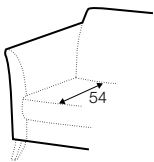

COVERS

fixed

armchair

footstool 85x70

2 seater

3 seater

set 1 right / or left

3 seater left / or right + chaiselongue right / or left

set 2 right / or left

2 seater left / or right + chaiselongue right / or left

extra dimensions

depth of seat

legs

no. 131 left / or right

wood

profile