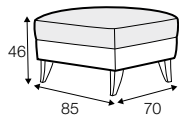

footstool 85x70