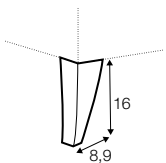

set 2 right / or left

2 seater left / or right + chaiselongue right / or left

extra dimensions

depth of seat

legs

no. 131 left / or right

wood

profile