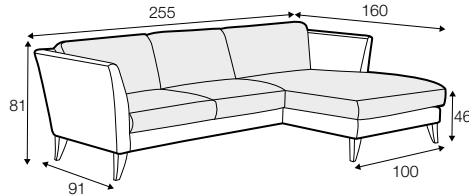

COVERS

fixed

armchair

footstool 85x70

2 seater

3 seater

set 1 right / or left

3 seater left / or right + chaiselongue right / or left

set 2 right / or left

2 seater left / or right + chaiselongue right / or left

extra dimensions

depth of seat

legs

no. 131 left / or right

wood

profile