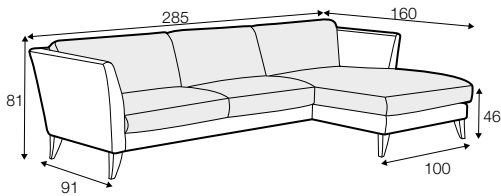

COVERS

fixed

armchair

footstool 85x70

2 seater

3 seater

set 1 right / or left

3 seater left / or right + chaiselongue right / or left

set 2 right / or left

2 seater left / or right + chaiselongue right / or left

extra dimensions

depth of seat

legs

no. 131 left / or right

wood

profile