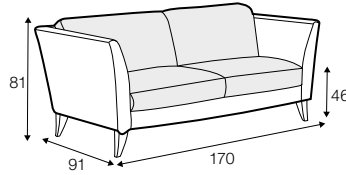

COVERS

fixed

armchair

footstool 85x70

2 seater

3 seater

set 1 right / or left

3 seater left / or right + chaiselongue right / or left

set 2 right / or left

2 seater left / or right + chaiselongue right / or left

extra dimensions

depth of seat

legs

no. 131 left / or right

wood

profile