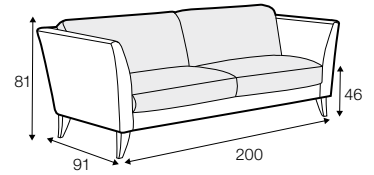

COVERS

fixed

armchair

footstool 85x70

2 seater

3 seater

set 1 right / or left

3 seater left / or right + chaiselongue right / or left

set 2 right / or left

2 seater left / or right + chaiselongue right / or left

extra dimensions

depth of seat

legs

no. 131 left / or right

wood

profile