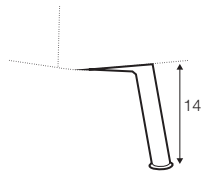

no. 150D
metal chrome,
painted black or grey
and brushed steel
footstool 96, footstool 90x50,
divan, chaiselongues