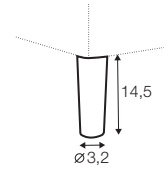

no. 154C
wood
4 seater:
153 front,
154C back