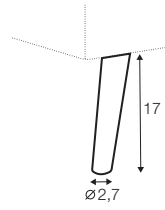

no. 154B
wood
armchair:
154A front,
154B back