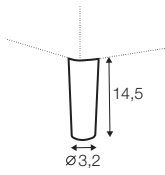

no. 153
wood
sofas, set 2, set 3,
footstool fi 96,
footstool 90x50, corner,
divan, chaiselongues