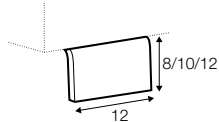

3 seater left / or right

3 seater without armrests

bench right / or left

divan right / or left

corner 90°

extra dimensions

depth of seat

accessories

cushion
50x30

legs

no. 07
wood

no. 12
wood

no. 84
metal chrome,
painted black or grey
and brushed steel*

*please check a cost of brushed steel finish with a sale representative

Sits reserves the right to change construction of products and components used due to improving durability of product and customer satisfaction without any further notice. Explicit ± 2 cm tolerance of all elements sizes.