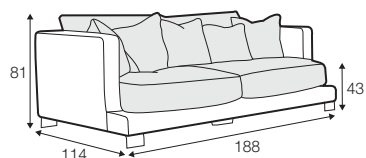

LUX lux

FC fixed

LCV loose with velcro

modular system

armchair

footstool 90x80

2 seater

3 seater divided

4 seater divided

set 1

divan left + 2 seater without armrests + divan right

set 2

divan left + 4 seater without armrests + divan right

set 3 right / or left

2 seater left / or right + divan right / or left

set 4 right / or left

4 seater divided left / or right + divan right / or left

set 5

2 seater left + corner 90° + 2 seater right

modular system

elements of the modular system

2 seater left / or right

2 seater without armrests

4 seater left / or right

4 seater divided without armrests

divan right / or left

corner 90°

extra dimensions

depth of seat

accessories

cushion
40x40

cushion
45x45