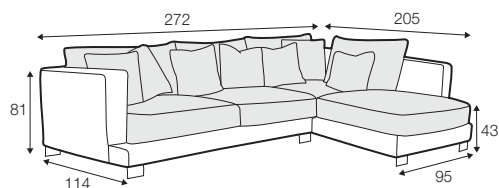

LUX lux

FC fixed

LCV loose with velcro

modular system

armchair

footstool 90x80

2 seater

3 seater divided

4 seater divided

set 1

divan left + 2 seater without armrests + divan right

set 2

divan left + 4 seater without armrests + divan right

set 3 right / or left

2 seater left / or right + divan right / or left

set 4 right / or left

4 seater divided left / or right + divan right / or left

set 5

2 seater left + corner 90° + 2 seater right

modular system

elements of the modular system

2 seater left / or right

2 seater without armrests

4 seater left / or right

4 seater divided without armrests

divan right / or left

corner 90°

extra dimensions

depth of seat

accessories

cushion
40x40

cushion
45x45