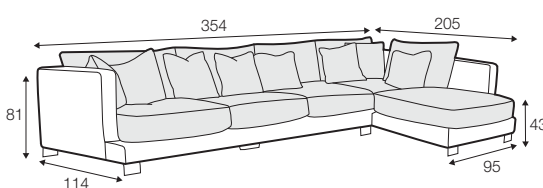

LUX lux

FC fixed

LCV loose with velcro

modular system

armchair

footstool 90x80

2 seater

3 seater divided

4 seater divided

set 1

divan left + 2 seater without armrests + divan right

set 2

divan left + 4 seater without armrests + divan right

set 3 right / or left

2 seater left / or right + divan right / or left

set 4 right / or left

4 seater divided left / or right + divan right / or left

set 5

2 seater left + corner 90° + 2 seater right

modular system

elements of the modular system

2 seater left / or right

2 seater without armrests

4 seater left / or right

4 seater divided without armrests

divan right / or left

corner 90°

extra dimensions

depth of seat

accessories

cushion
40x40

cushion
45x45