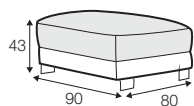

LUX lux

FC fixed

LCV loose with velcro

modular system

armchair

footstool 90x80

2 seater

3 seater divided

4 seater divided

set 1

divan left + 2 seater without armrests + divan right

set 2

divan left + 4 seater without armrests + divan right

set 3 right / or left

2 seater left / or right + divan right / or left

set 4 right / or left

4 seater divided left / or right + divan right / or left

set 5

2 seater left + corner 90° + 2 seater right

modular system

elements of the modular system

2 seater left / or right

2 seater without armrests

4 seater left / or right

4 seater divided without armrests

divan right / or left

corner 90°

extra dimensions

depth of seat

accessories

cushion
40x40

cushion
45x45