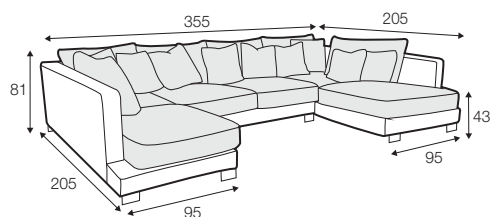

LUX lux

FC fixed

LCV loose with velcro

modular system

armchair

footstool 90x80

2 seater

3 seater divided

4 seater divided

set 1

divan left + 2 seater without armrests + divan right

set 2

divan left + 4 seater without armrests + divan right

set 3 right / or left

2 seater left / or right + divan right / or left

set 4 right / or left

4 seater divided left / or right + divan right / or left

set 5

2 seater left + corner 90° + 2 seater right

modular system

elements of the modular system

2 seater left / or right

2 seater without armrests

4 seater left / or right

4 seater divided without armrests

divan right / or left

corner 90°

extra dimensions

depth of seat

accessories

cushion
40x40

cushion
45x45