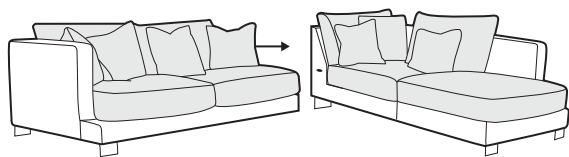

LUX lux

FC fixed

LCV loose with velcro

modular system

armchair

footstool 90x80

2 seater

3 seater divided

4 seater divided

set 1

divan left + 2 seater without armrests + divan right

set 2

divan left + 4 seater without armrests + divan right

set 3 right / or left

2 seater left / or right + divan right / or left

set 4 right / or left

4 seater divided left / or right + divan right / or left

set 5

2 seater left + corner 90° + 2 seater right

modular system

elements of the modular system

2 seater left / or right

2 seater without armrests

4 seater left / or right

4 seater divided without armrests

divan right / or left

corner 90°

extra dimensions

depth of seat

accessories

cushion
40x40

cushion
45x45