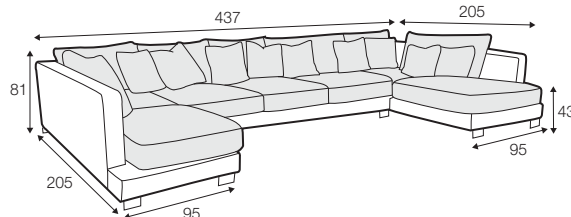

LUX lux

FC fixed

LCV loose with velcro

modular system

armchair

footstool 90x80

2 seater

3 seater divided

4 seater divided

set 1

divan left + 2 seater without armrests + divan right

set 2

divan left + 4 seater without armrests + divan right

set 3 right / or left

2 seater left / or right + divan right / or left

set 4 right / or left

4 seater divided left / or right + divan right / or left

set 5

2 seater left + corner 90° + 2 seater right

modular system

elements of the modular system

2 seater left / or right

2 seater without armrests

4 seater left / or right

4 seater divided without armrests

divan right / or left

corner 90°

extra dimensions

depth of seat

accessories

cushion
40x40

cushion
45x45