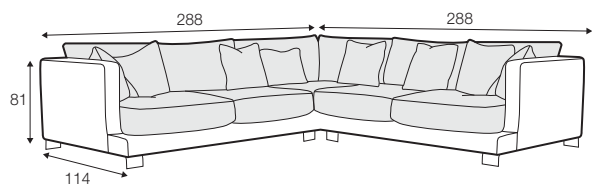

LUX lux

FC fixed

LCV loose with velcro

modular system

armchair

footstool 90x80

2 seater

3 seater divided

4 seater divided

set 1

divan left + 2 seater without armrests + divan right

set 2

divan left + 4 seater without armrests + divan right

set 3 right / or left

2 seater left / or right + divan right / or left

set 4 right / or left

4 seater divided left / or right + divan right / or left

set 5

2 seater left + corner 90° + 2 seater right

modular system

elements of the modular system

2 seater left / or right

2 seater without armrests

4 seater left / or right

4 seater divided without armrests

divan right / or left

corner 90°

extra dimensions

depth of seat

accessories

cushion
40x40

cushion
45x45