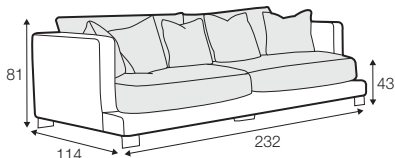

LUX lux

FC fixed

LCV loose with velcro

modular system

armchair

footstool 90x80

2 seater

3 seater divided

4 seater divided

set 1

divan left + 2 seater without armrests + divan right

set 2

divan left + 4 seater without armrests + divan right

set 3 right / or left

2 seater left / or right + divan right / or left

set 4 right / or left

4 seater divided left / or right + divan right / or left

set 5

2 seater left + corner 90° + 2 seater right

modular system

elements of the modular system

2 seater left / or right

2 seater without armrests

4 seater left / or right

4 seater divided without armrests

divan right / or left

corner 90°

extra dimensions

depth of seat

accessories

cushion
40x40

cushion
45x45