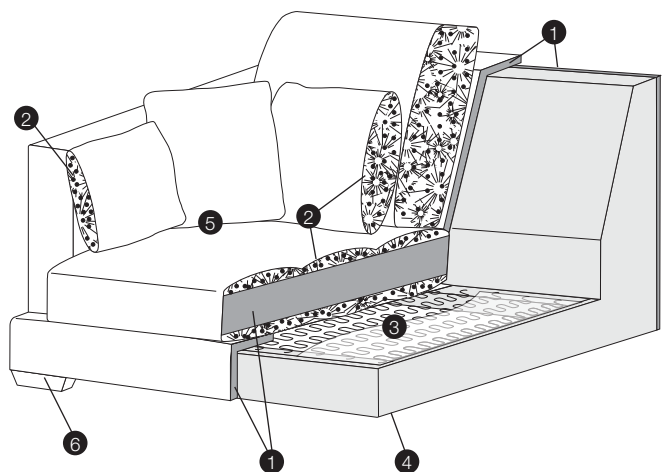

4 seater divided left / or right + divan right / or left

set 5

2 seater left + corner 90° + 2 seater right

modular system

elements of the modular system

2 seater left / or right

2 seater without armrests

4 seater left / or right

4 seater divided without armrests

divan right / or left

corner 90°

extra dimensions

depth of seat

accessories

cushion
40x40

cushion
45x45

legs

no. 07
wood

no. 84
metal chrome,
painted black or grey
and brushed steel*

profile

lux

1. polyurethane foam/ high resilient polyurethane foam
2. cushion chamber with mix of feather and silicone balls
3. springs
4. FSC® certified solid wood and wood based elements
5. fabric
6. FSC® certified solid wood or metal legs