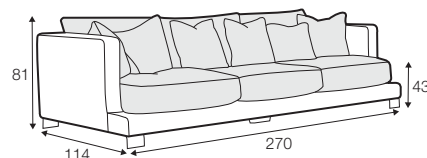

LUX lux

FC fixed

LCV loose with velcro

modular system

armchair

footstool 90x80

2 seater

3 seater divided

4 seater divided

set 1

divan left + 2 seater without armrests + divan right

set 2

divan left + 4 seater without armrests + divan right

set 3 right / or left

2 seater left / or right + divan right / or left

set 4 right / or left

4 seater divided left / or right + divan right / or left

set 5

2 seater left + corner 90° + 2 seater right

modular system

elements of the modular system

2 seater left / or right

2 seater without armrests

4 seater left / or right

4 seater divided without armrests

divan right / or left

corner 90°

extra dimensions

depth of seat

accessories

cushion
40x40

cushion
45x45