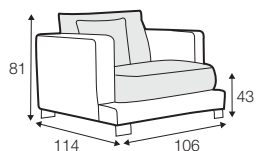

LUX lux

FC fixed

LCV loose with velcro

modular system

armchair

footstool 90x80

2 seater

3 seater divided

4 seater divided

set 1

divan left + 2 seater without armrests + divan right

set 2

divan left + 4 seater without armrests + divan right

set 3 right / or left

2 seater left / or right + divan right / or left

set 4 right / or left

4 seater divided left / or right + divan right / or left

set 5

2 seater left + corner 90° + 2 seater right

modular system

elements of the modular system

2 seater left / or right

2 seater without armrests

4 seater left / or right

4 seater divided without armrests

divan right / or left

corner 90°

extra dimensions

depth of seat

accessories

cushion
40x40

cushion
45x45