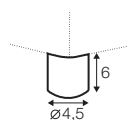

legs

no. 36A
plastic