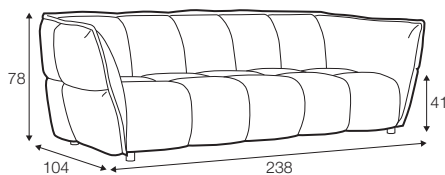

## COVERS

FC fixed

armchair

footstool 78x78

2 seater

3 seater

4 seater divided

## extra dimensions

depth of seat