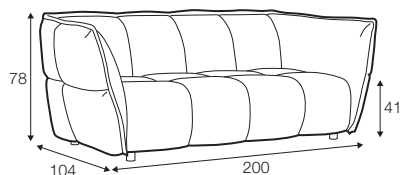

## COVERS

FC fixed

armchair

footstool 78x78

2 seater

3 seater

4 seater divided

## extra dimensions

depth of seat