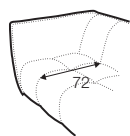

## COVERS

FC fixed

armchair

footstool 78x78

2 seater

3 seater

4 seater divided

## extra dimensions

depth of seat