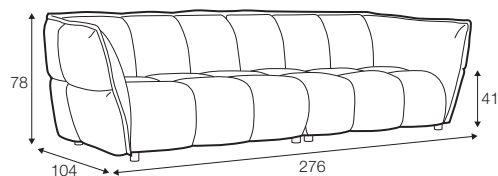

## COVERS

FC fixed

armchair

footstool 78x78

2 seater

3 seater

4 seater divided

## extra dimensions

depth of seat