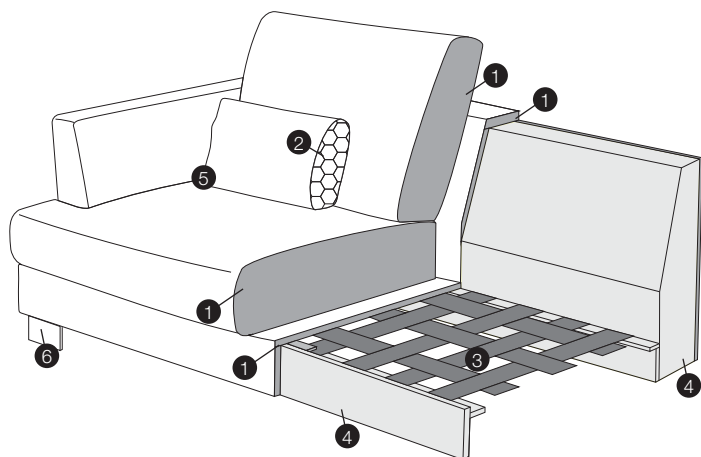

bench right / or left

divan right / or left
or divan divided right / or left

corner 90°

corner 35° right / or left

extra dimensions

depth of seat

accessories

cushion
76x25

headrest with roll L-70

armrest protection

legs

no. 07
wood

no. 105
wood

no. 84
metal chrome,
painted black or grey
and brushed steel

profile

standard