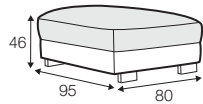

LUX lux

COVERS

FC fixed

LC loose

SPECIAL

modular system

All drawings shown height with leg no. 105 H-10.

armchair

armchair wide

footstool 95x80

footstool 105x90

footstool 120x90

2 seater

3 seater / or 3 seater divided

set 1

3 seater left + armchair wide right