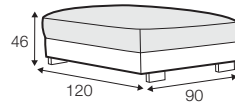

LUX lux

COVERS

FC fixed

LC loose

SPECIAL

modular system

All drawings shown height with leg no. 105 H-10.

armchair

armchair wide

footstool 95x80

footstool 105x90

footstool 120x90

2 seater

3 seater / or 3 seater divided

set 1

3 seater left + armchair wide right

set 2 right / or left

2 seater left / or right + divan right / or left

set 3 right / or left

3 seater left / or right + divan right / or left

set 4 right / or left

2 seater left / or right + armchair without armrests + divan right / or left