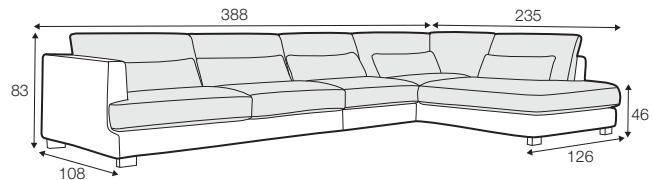

set 4 right / or left

2 seater left / or right + armchair without armrests + divan right / or left