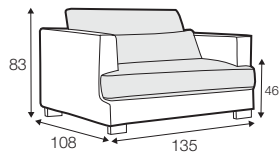

LUX lux

COVERS

FC fixed

LC loose

SPECIAL

modular system

All drawings shown height with leg no. 105 H-10.

armchair

armchair wide

footstool 95x80

footstool 105x90

footstool 120x90

2 seater

3 seater / or 3 seater divided

set 1

3 seater left + armchair wide right