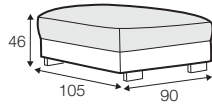

LUX lux

COVERS

FC fixed

LC loose

SPECIAL

modular system

All drawings shown height with leg no. 105 H-10.

armchair

armchair wide

footstool 95x80

footstool 105x90

footstool 120x90

2 seater

3 seater / or 3 seater divided

set 1

3 seater left + armchair wide right