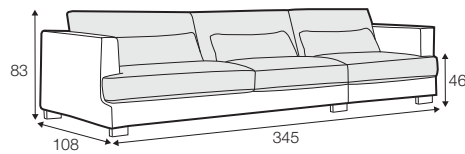

LUX lux

COVERS

FC fixed

LC loose

SPECIAL

modular system

All drawings shown height with leg no. 105 H-10.

armchair

armchair wide

footstool 95x80

footstool 105x90

footstool 120x90

2 seater

3 seater / or 3 seater divided

set 1

3 seater left + armchair wide right

set 2 right / or left

2 seater left / or right + divan right / or left

set 3 right / or left

3 seater left / or right + divan right / or left

set 4 right / or left

2 seater left / or right + armchair without armrests + divan right / or left