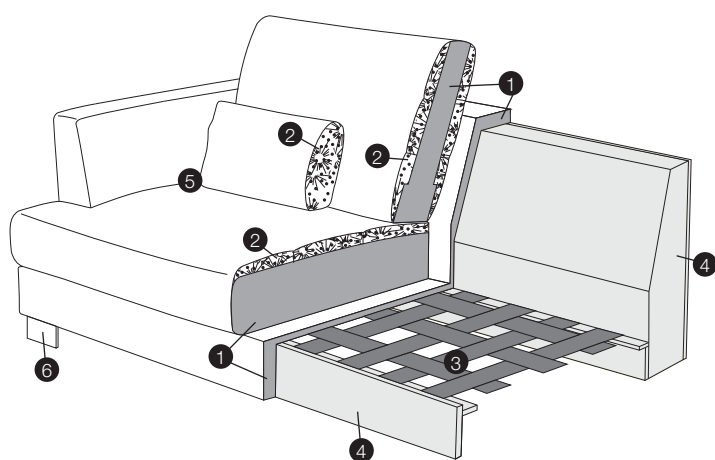

lux

1. polyurethane foam / high resilient polyurethane foam
2. cushion chamber with mix of feather and silicone balls
3. upholstery belts
4. FSC® certified solid wood and wood based elements
5. fabric and leather
6. FSC® certified solid wood or metal legs