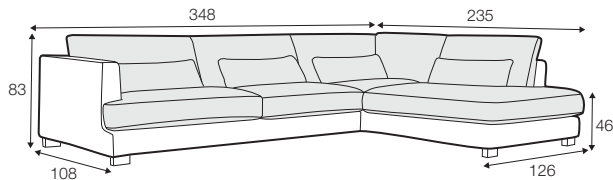

set 3 right / or left

3 seater left / or right + divan right / or left