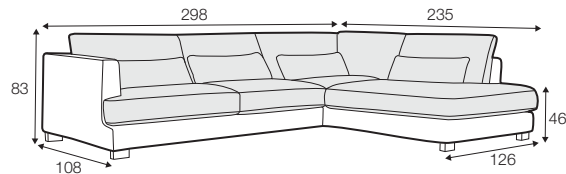

LUX lux

COVERS

FC fixed

LC loose

SPECIAL

modular system

All drawings shown height with leg no. 105 H-10.

armchair

armchair wide

footstool 95x80

footstool 105x90

footstool 120x90

2 seater

3 seater / or 3 seater divided

set 1

3 seater left + armchair wide right