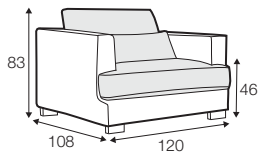

LUX lux

COVERS

FC fixed

LC loose

SPECIAL

modular system

All drawings shown height with leg no. 105 H-10.

armchair

armchair wide

footstool 95x80

footstool 105x90

footstool 120x90

2 seater

3 seater / or 3 seater divided

set 1

3 seater left + armchair wide right