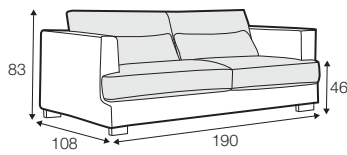

LUX lux

COVERS

FC fixed

LC loose

SPECIAL

modular system

All drawings shown height with leg no. 105 H-10.

armchair

armchair wide

footstool 95x80

footstool 105x90

footstool 120x90

2 seater

3 seater / or 3 seater divided

set 1

3 seater left + armchair wide right

set 2 right / or left

2 seater left / or right + divan right / or left

set 3 right / or left

3 seater left / or right + divan right / or left

set 4 right / or left

2 seater left / or right + armchair without armrests + divan right / or left