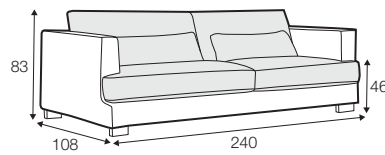

LUX lux

COVERS

FC fixed

LC loose

SPECIAL

modular system

All drawings shown height with leg no. 105 H-10.

armchair

armchair wide

footstool 95x80

footstool 105x90

footstool 120x90

2 seater

3 seater / or 3 seater divided

set 1

3 seater left + armchair wide right

set 2 right / or left

2 seater left / or right + divan right / or left

set 3 right / or left

3 seater left / or right + divan right / or left

set 4 right / or left

2 seater left / or right + armchair without armrests + divan right / or left