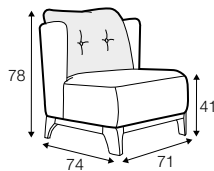

COVERS

FC fixed

armchair
without buttons

armchair swivel
without buttons

armchair
with 2 buttons

armchair swivel
with 2 buttons

Buttons available in one colour.

extra dimensions

depth of seat

legs

wooden frame

swivel
chrome

profile

standard

1. polyurethane foam/high resilient polyurethane foam
2. cushion chamber with mix of feather and silicone balls
3. upholstery belts
4. FSC® certified solid wood and wood based elements
5. fabric or leather
6. FSC® certified solid wood frame or metal swivel