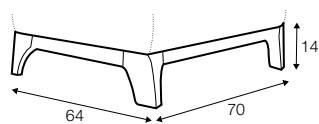

COVERS

FC fixed

armchair
without buttons

armchair swivel
without buttons

armchair
with 2 buttons

armchair swivel
with 2 buttons

Buttons available in one colour.

extra dimensions

depth of seat

legs

wooden frame

swivel
chrome

profile

standard

1. polyurethane foam/high resilient polyurethane foam
2. cushion chamber with mix of feather and silicone balls
3. upholstery belts
4. FSC® certified solid wood and wood based elements
5. fabric or leather
6. FSC® certified solid wood frame or metal swivel