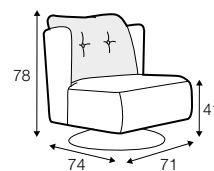

COVERS

FC fixed

armchair
without buttons

armchair swivel
without buttons

armchair
with 2 buttons

armchair swivel
with 2 buttons

Buttons available in one colour.

extra dimensions

depth of seat

legs

wooden frame

swivel
chrome

profile

standard

1. polyurethane foam/high resilient polyurethane foam
2. cushion chamber with mix of feather and silicone balls
3. upholstery belts
4. FSC® certified solid wood and wood based elements
5. fabric or leather
6. FSC® certified solid wood frame or metal swivel