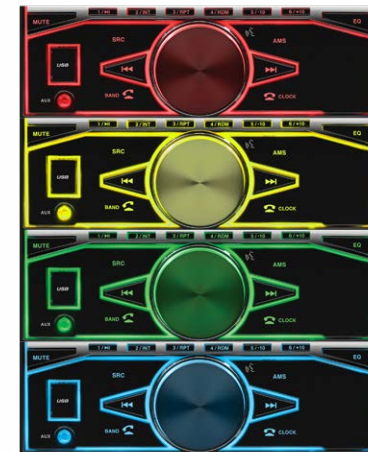

MULTICOLOR ILLUMINATION OPTIONS