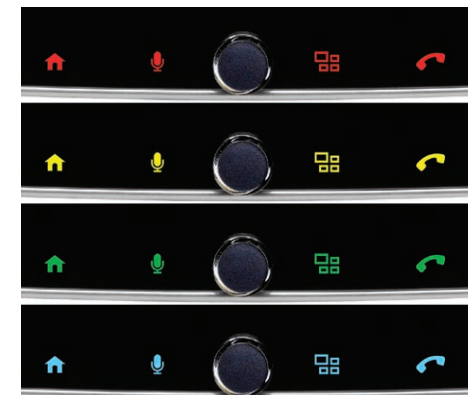

For full specifications, thumb your way to the INDEX page 31.