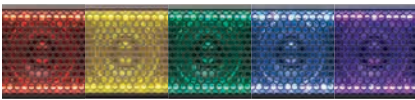

MULTICOLOR ILLUMINATION OPTIONS