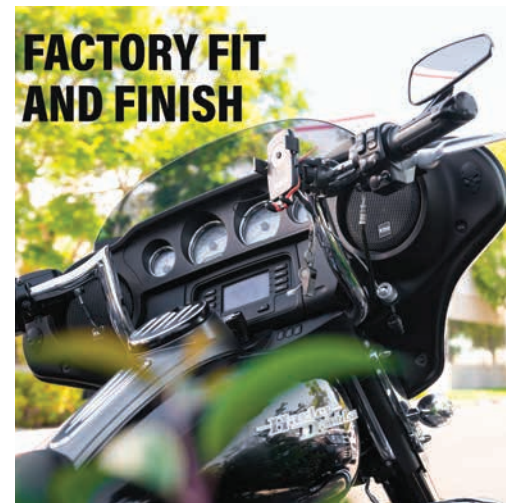

INCLUDED IN THE BOX

HARLEY DAVIDSON SADDLEBAG SPEAKER KIT

BHD14

HARLEY DAVIDSON SADDLEBAG SPEAKER KIT
Fits Select 2014+ Harley Davidson Road Glide
and Street Glide Motorcycles

INCLUDED IN THE BOX

HARLEY DAVIDSON FRONT SYSTEM