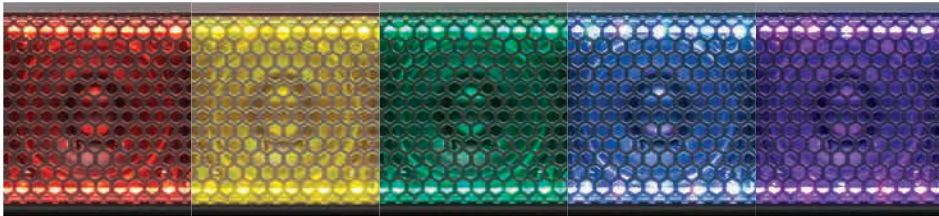

AMPLIFIED SOUND BARS

**BUILT-IN
AMPLIFIER**

MULTICOLOR ILLUMINATION OPTIONS

BRT37SLR

Bluetooth® (AUDIO STREAMING)
37" AMPLIFIED SOUND BAR

Featuring:

- Built-In Class A/B Amplifier
- Multicolor Illumination Options
- USB Charging
- AUX input

Mounts on 1.75" - 2.0" (44 - 51 mm) Bars

Dimensions: 37.2" x 3.70" x 3.29" (945 x 94 x 83.5 mm)

For full specifications, thumb your way to the INDEX page 30.