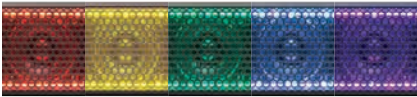

SOUND BARS

MULTICOLOR ILLUMINATION OPTIONS

WIRELESS RF
REMOTE CONTROL
FOR ILLUMINATION

WIRELESS
REMOTE
CONTROL

BRT36RGB
Bluetooth® (AUDIO STREAMING)
 36" AMPLIFIED SOUND BAR
Featuring:
 Built-In Class A/B Amplifier
 Multicolor Illumination
 USB Charging
 AUX input
 Mounts on 1.75" - 2.0" (44 - 51 mm) Bars
 Dimensions: 35.8" x 3.74" x 4.88" (910 x 95 x 124 mm)