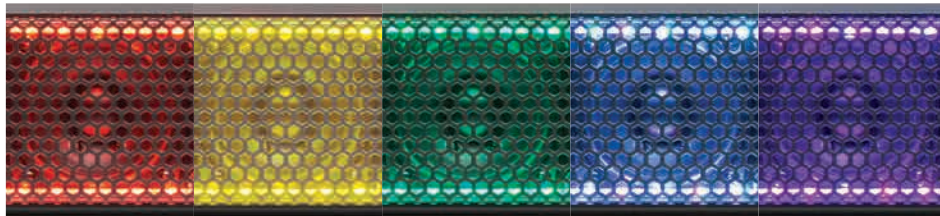

AMPLIFIED SOUND BARS

**BUILT-IN
AMPLIFIER**

MULTICOLOR ILLUMINATION OPTIONS

BRT25SLR

Bluetooth® (AUDIO STREAMING)

25" AMPLIFIED SOUND BAR

Featuring:

Built-In Class A/B Amplifier

Multicolor Illumination

USB Charge

AUX input

Mounts on 1.75" - 2.0" (44 - 51 mm) Bars

Dimensions: 24.02" x 3.7" x 3.29" (610 x 94 x 83.5 mm)

For full specifications, thumb your way to the INDEX page 30.