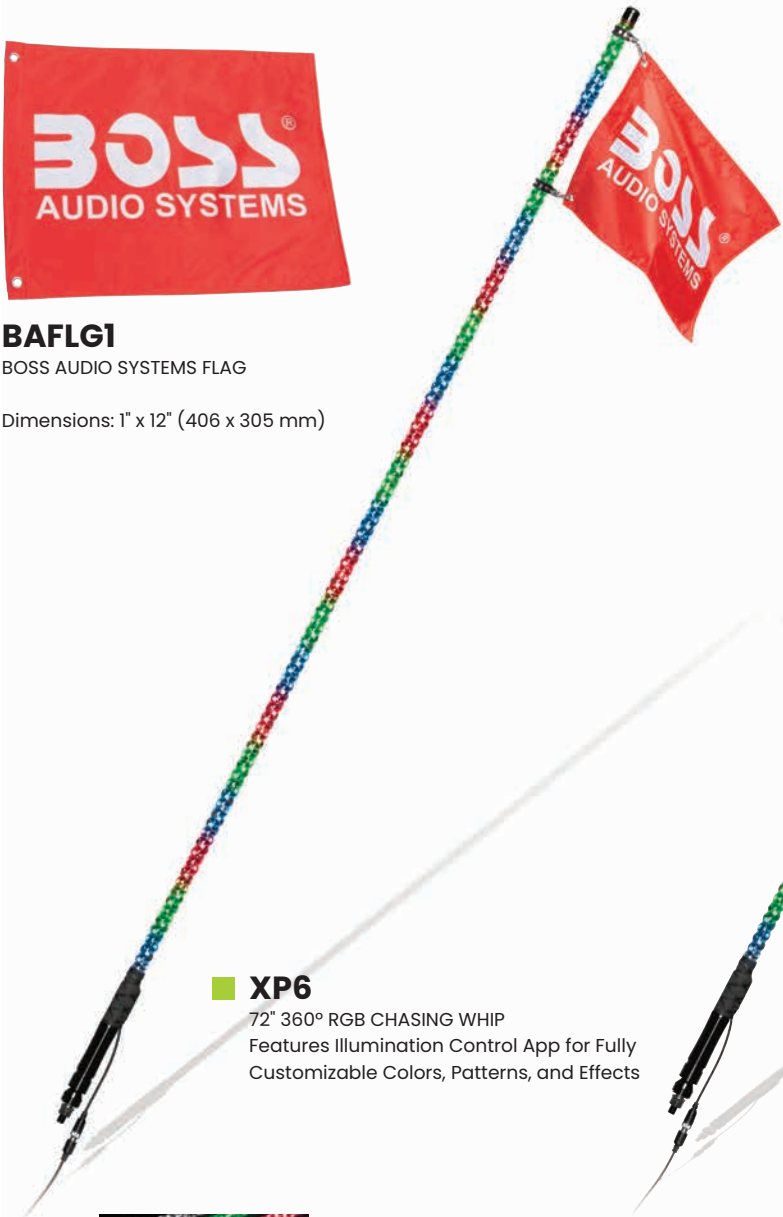

Dimensions: 1.75" x 6.6" x 3.8" (44.5 x 168 x 96.5 mm)

For full specifications, thumb your way to the INDEX page 26.

AMPLIFIER

360° FULL COLOR SPECTRUM CHASING WHIPS

BAFLG1

BOSS AUDIO SYSTEMS FLAG

Dimensions: 1" x 12" (406 x 305 mm)