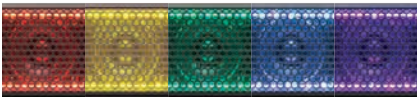

SOUND BARS

MULTICOLOR ILLUMINATION OPTIONS

WIRELESS RF
REMOTE CONTROL
FOR ILLUMINATION

WIRELESS
REMOTE
CONTROL

BRT36RGB
Bluetooth® (AUDIO STREAMING)
 36" AMPLIFIED SOUND BAR
Featuring:
 Built-In Class A/B Amplifier
 Multicolor Illumination
 USB Charging
 AUX input
 Mounts on 1.75" - 2.0" (44 - 51 mm) Bars
 Dimensions: 35.8" x 3.74" x 4.88" (910 x 95 x 124 mm)

WIRELESS
REMOTE
CONTROL

BRT36A
Bluetooth® (AUDIO STREAMING)
 36" AMPLIFIED SOUND BAR
Featuring:
 Built-In Class A/B Amplifier
 USB Charging
 AUX input
 Mounts on 1.75" - 2.0" (44 - 51 mm) Bars
 Dimensions: 35.8" x 3.74" x 4.88" (910 x 95 x 124 mm)