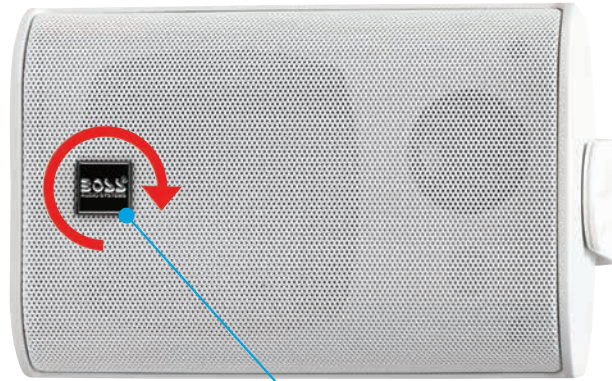

MARINE 3-WAY INDOOR/OUTDOOR BOX SPEAKER SYSTEMS

MR4.3W
200 Watts
3-WAY INDOOR/OUTDOOR
BOX SPEAKER SYSTEM
Featuring Swivel Bracket Mounting Options

Dimensions:
D: 5.3" (135 mm) x W: 5.5" (140 mm) x H: 7.6" (193 mm)