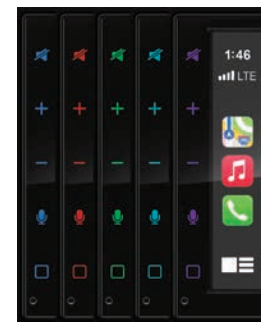

MULTICOLOR ILLUMINATION

For full specifications, thumb your way to the INDEX page 28.