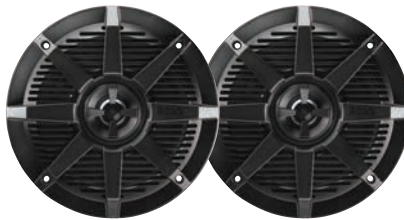

- **MR62B**
  200 Watts
  6.5" (165 mm) MARINE 2-WAY
  FULL RANGE SPEAKER SYSTEM