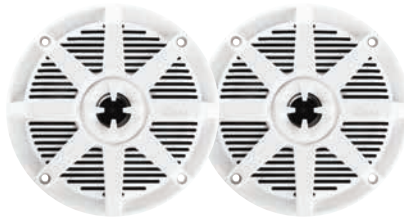

- **MR52W**
  150 Watts
  5.25" (133 mm) 2-WAY MARINE
  FULL RANGE SPEAKER SYSTEM