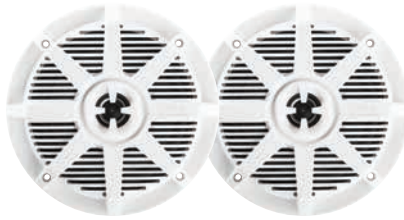

MARINE 2-WAY FULL RANGE PERFORMANCE LOUDSPEAKER SYSTEMS

- **MR62W**
  200 Watts
  6.5" (165 mm) MARINE 2-WAY
  FULL RANGE SPEAKER SYSTEM