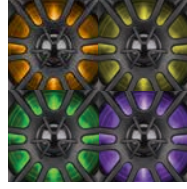

MULTICOLOR ILLUMINATION OPTIONS

WIRELESS RF
REMOTE CONTROL
WITH KEYCHAIN TAG

For full specifications, thumb your way to the INDEX page 31.

WAKETOWER PODS AND SPEAKER SYSTEMS

WIRELESS RF
REMOTE CONTROL
WITH KEYCHAIN TAG