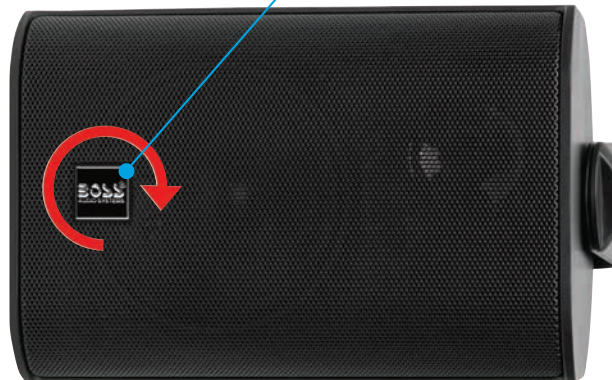

- **MR52B**
150 Watts
5.25" (133 mm) 2-WAY MARINE
FULL RANGE SPEAKER SYSTEM

For full specifications, thumb your way to the INDEX pages 32-33.

MARINE 3-WAY INDOOR/OUTDOOR BOX SPEAKER SYSTEMS

MR4.3W
200 Watts
3-WAY INDOOR/OUTDOOR
BOX SPEAKER SYSTEM
Featuring Swivel Bracket Mounting Options

Dimensions:
D: 5.3" (135 mm) x W: 5.5" (140 mm) x H: 7.6" (193 mm)

MR4.3B
200 Watts
3-WAY INDOOR/OUTDOOR
BOX SPEAKER SYSTEM
Featuring Swivel Bracket Mounting Options

Dimensions:
D: 5.3" (135 mm) x W: 5.5" (140 mm) x H: 7.6" (193 mm)