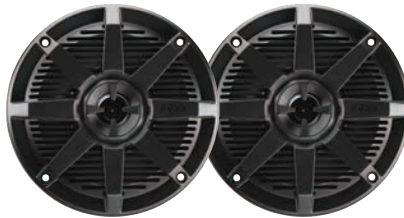

- **MR52B**
  150 Watts
  5.25" (133 mm) 2-WAY MARINE
  FULL RANGE SPEAKER SYSTEM

For full specifications, thumb your way to the INDEX pages 32-33.