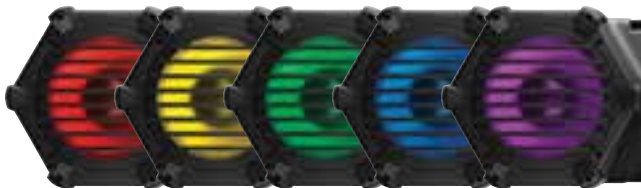

20 MULTICOLOR ILLUMINATION OPTIONS
PLUS 19 DYNAMIC ILLUMINATION PATTERNS