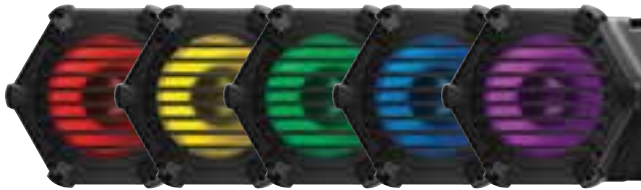

20 MULTICOLOR ILLUMINATION OPTIONS
PLUS 19 DYNAMIC ILLUMINATION PATTERNS