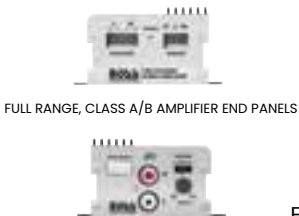

2-CHANNEL POWER AMPLIFIER

■ CE102

100 High Output
2-CHANNEL POWER AMPLIFIER

Dimensions (overall):
3.94" x 4.69" x 2.81" (100 x 119 x 71 mm)

For full specifications, thumb your way to the INDEX page 97.

AMPLIFIERS