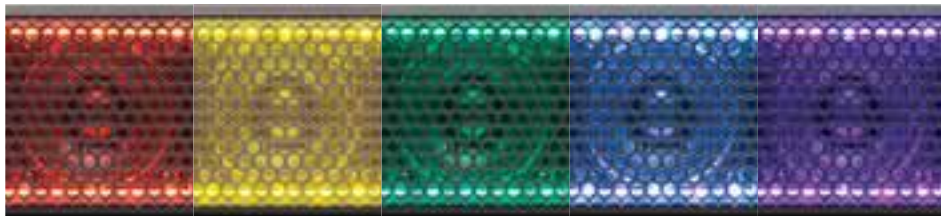

AMPLIFIED SOUND BARS

**BUILT-IN
AMPLIFIER**

MULTICOLOR ILLUMINATION OPTIONS

BRT37SLR

Bluetooth® (AUDIO STREAMING)
37" AMPLIFIED SOUND BAR

Featuring:

Built-In Class A/B Amplifier
Multicolor Illumination Options
USB Charging
AUX input

Mounts on 1.75" - 2.0" (44 - 51 mm) Bars

Dimensions: 37.2" x 3.70" x 3.29" (945 x 94 x 83.5 mm)

For full specifications, thumb your way to the INDEX page 176.