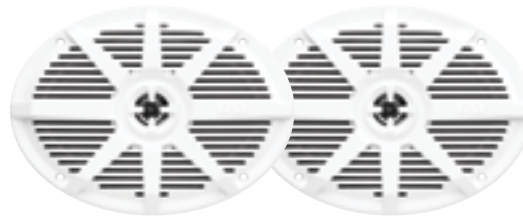

■ MR692W

350 Watts
6" x 9" (152 x 229 mm) MARINE
2-WAY FULL RANGE SPEAKER SYSTEM