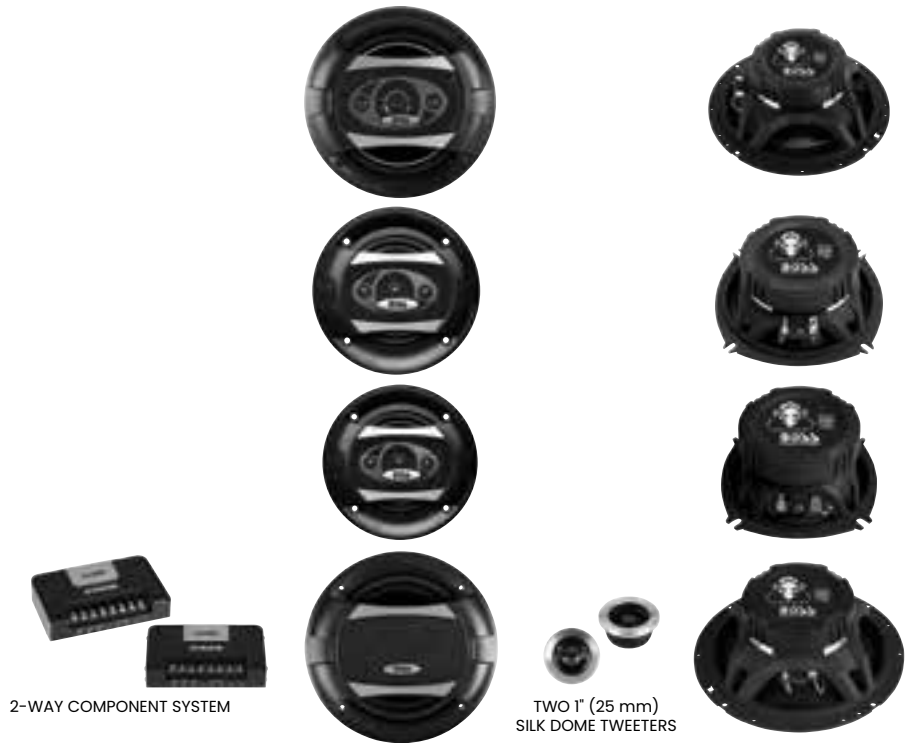

PHANTOM 4-WAY FULL RANGE SPEAKERS & 2-WAY COMPONENT SPEAKER SYSTEM

2-WAY COMPONENT SYSTEM

TWO 1" (25 mm)
SILK DOME TWEETERS

P65.4C
400 Watts
4-WAY FULL RANGE SPEAKERS
Featuring Cast Aluminum Basket
Dimensions: 6.5" (165 mm)

P55.4C
300 Watts
4-WAY FULL RANGE SPEAKERS
Featuring Cast Aluminum Basket
Dimensions: 5.25" (133 mm)

P45.4C
250 Watts
4-WAY FULL RANGE SPEAKERS
Featuring Cast Aluminum Basket
Dimensions: 4" (102 mm)

PC65.2C
500 Watts
2-WAY COMPONENT SPEAKER SYSTEM
Featuring Cast Aluminum Basket
Dimensions: 6.5" (165 mm)