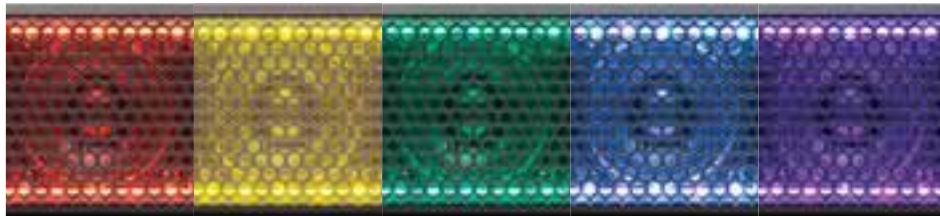

AMPLIFIED SOUND BARS

**BUILT-IN
AMPLIFIER**

MULTICOLOR ILLUMINATION OPTIONS

BRT25SLR

Bluetooth® (AUDIO STREAMING)

25" AMPLIFIED SOUND BAR

Featuring:

Built-In Class A/B Amplifier

Multicolor Illumination

USB Charge

AUX input

Mounts on 1.75" - 2.0" (44 - 51 mm) Bars

Dimensions: 24.02" x 3.7" x 3.29" (610 x 94 x 83.5 mm)

For full specifications, thumb your way to the INDEX page 176.