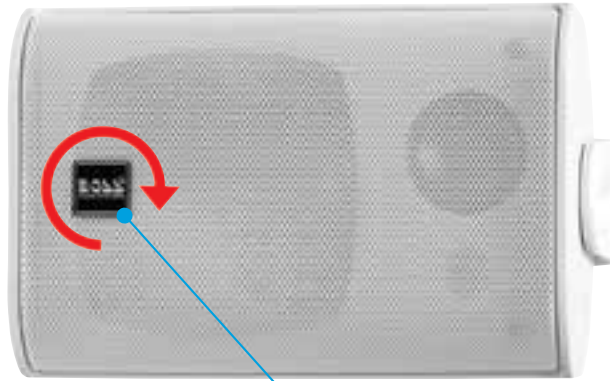

MARINE 3-WAY INDOOR/OUTDOOR BOX SPEAKER SYSTEMS

MR4.3W
200 Watts
3-WAY INDOOR/OUTDOOR
BOX SPEAKER SYSTEM
Featuring Swivel Bracket Mounting Options

Dimensions:
D: 5.3" (135 mm) x W: 5.5" (140 mm) x H: 7.6" (193 mm)

BADGE ROTATES TO PREFERRED POSITION