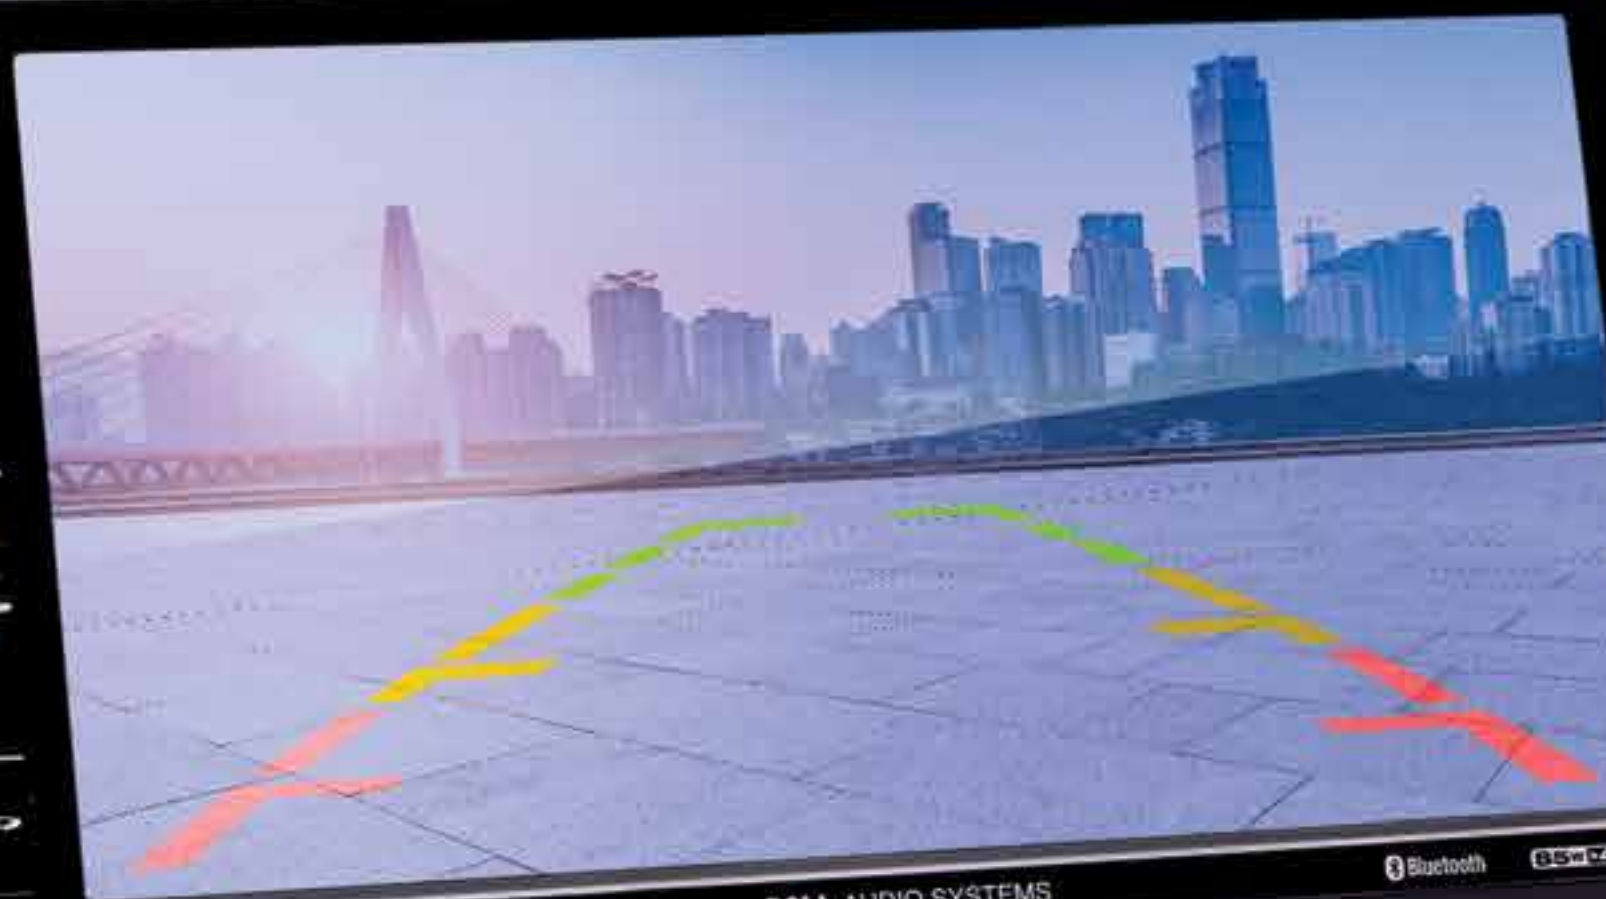

VOL

BVCP9700A

BOSS AUDIO SYSTEMS

Bluetooth

3.5" x 4cm

PASSENGER AIR BAG