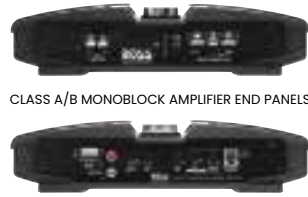

PHANTOM SERIES MONOBLOCK POWER AMPLIFIERS

CLASS A/B MONOBLOCK AMPLIFIER END PANELS