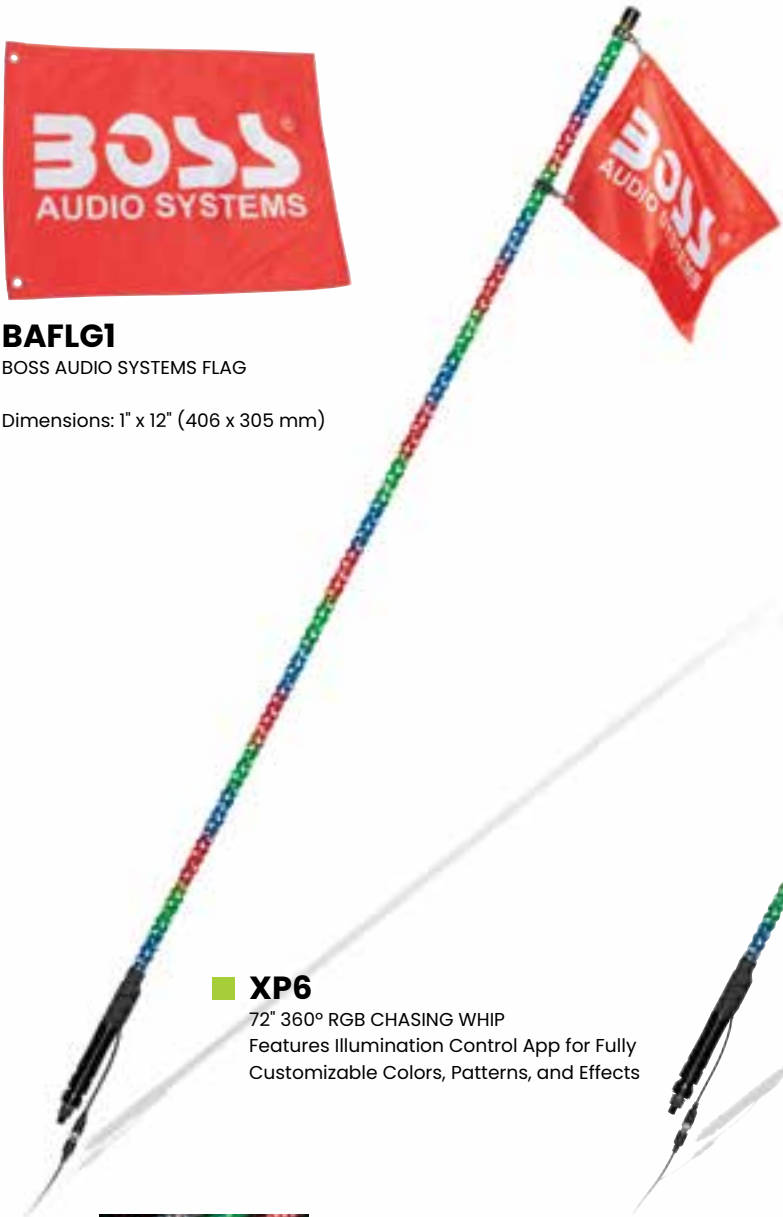

QUICK CONNECT
DISCONNECT FEATURE

BAFLG1

BOSS AUDIO SYSTEMS FLAG

Dimensions: 1" x 12" (406 x 305 mm)

XP6

72" 360° RGB CHASING WHIP
Features Illumination Control App for Fully Customizable Colors, Patterns, and Effects