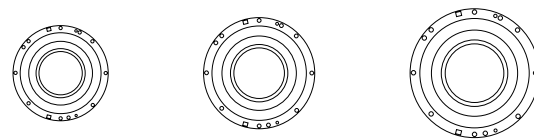

Performance Subwoofers

BOSS Audio Systems subwoofers are engineered for fidelity, so no matter what the style of music – deep and loud or refined and subtle – **BOSS Audio Systems** delivers the goods. Our subwoofers are available in a multitude of options including power handling, sizes, and cosmetic features to fit your unique installation. Understated or showy, you keep doin' you!