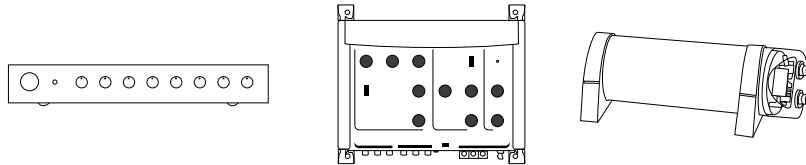

Equalizers, Crossovers, Capacitors, and Installation Kits

Think of equalizers, processors and capacitors as your very own sound technicians, adjusting the loudness of specific frequencies, bringing spatial realness to your speakers and pushing more juice to your amplifier. They make EDM more thump, thump, thump and take the strings in classical music to lighter and brighter highs. And, of course they can focus on that low, low bass so your subwoofers cause minor earthquakes.

Along with our installation kits, **BOSS Audio Systems** delivers exacting products and configurations to help you customize your musical experience to how you like it to precisely sound – and feel.