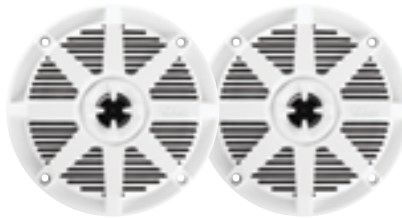

- **MR52W**
  150 Watts
  5.25" (133 mm) 2-WAY MARINE
  FULL RANGE SPEAKER SYSTEM