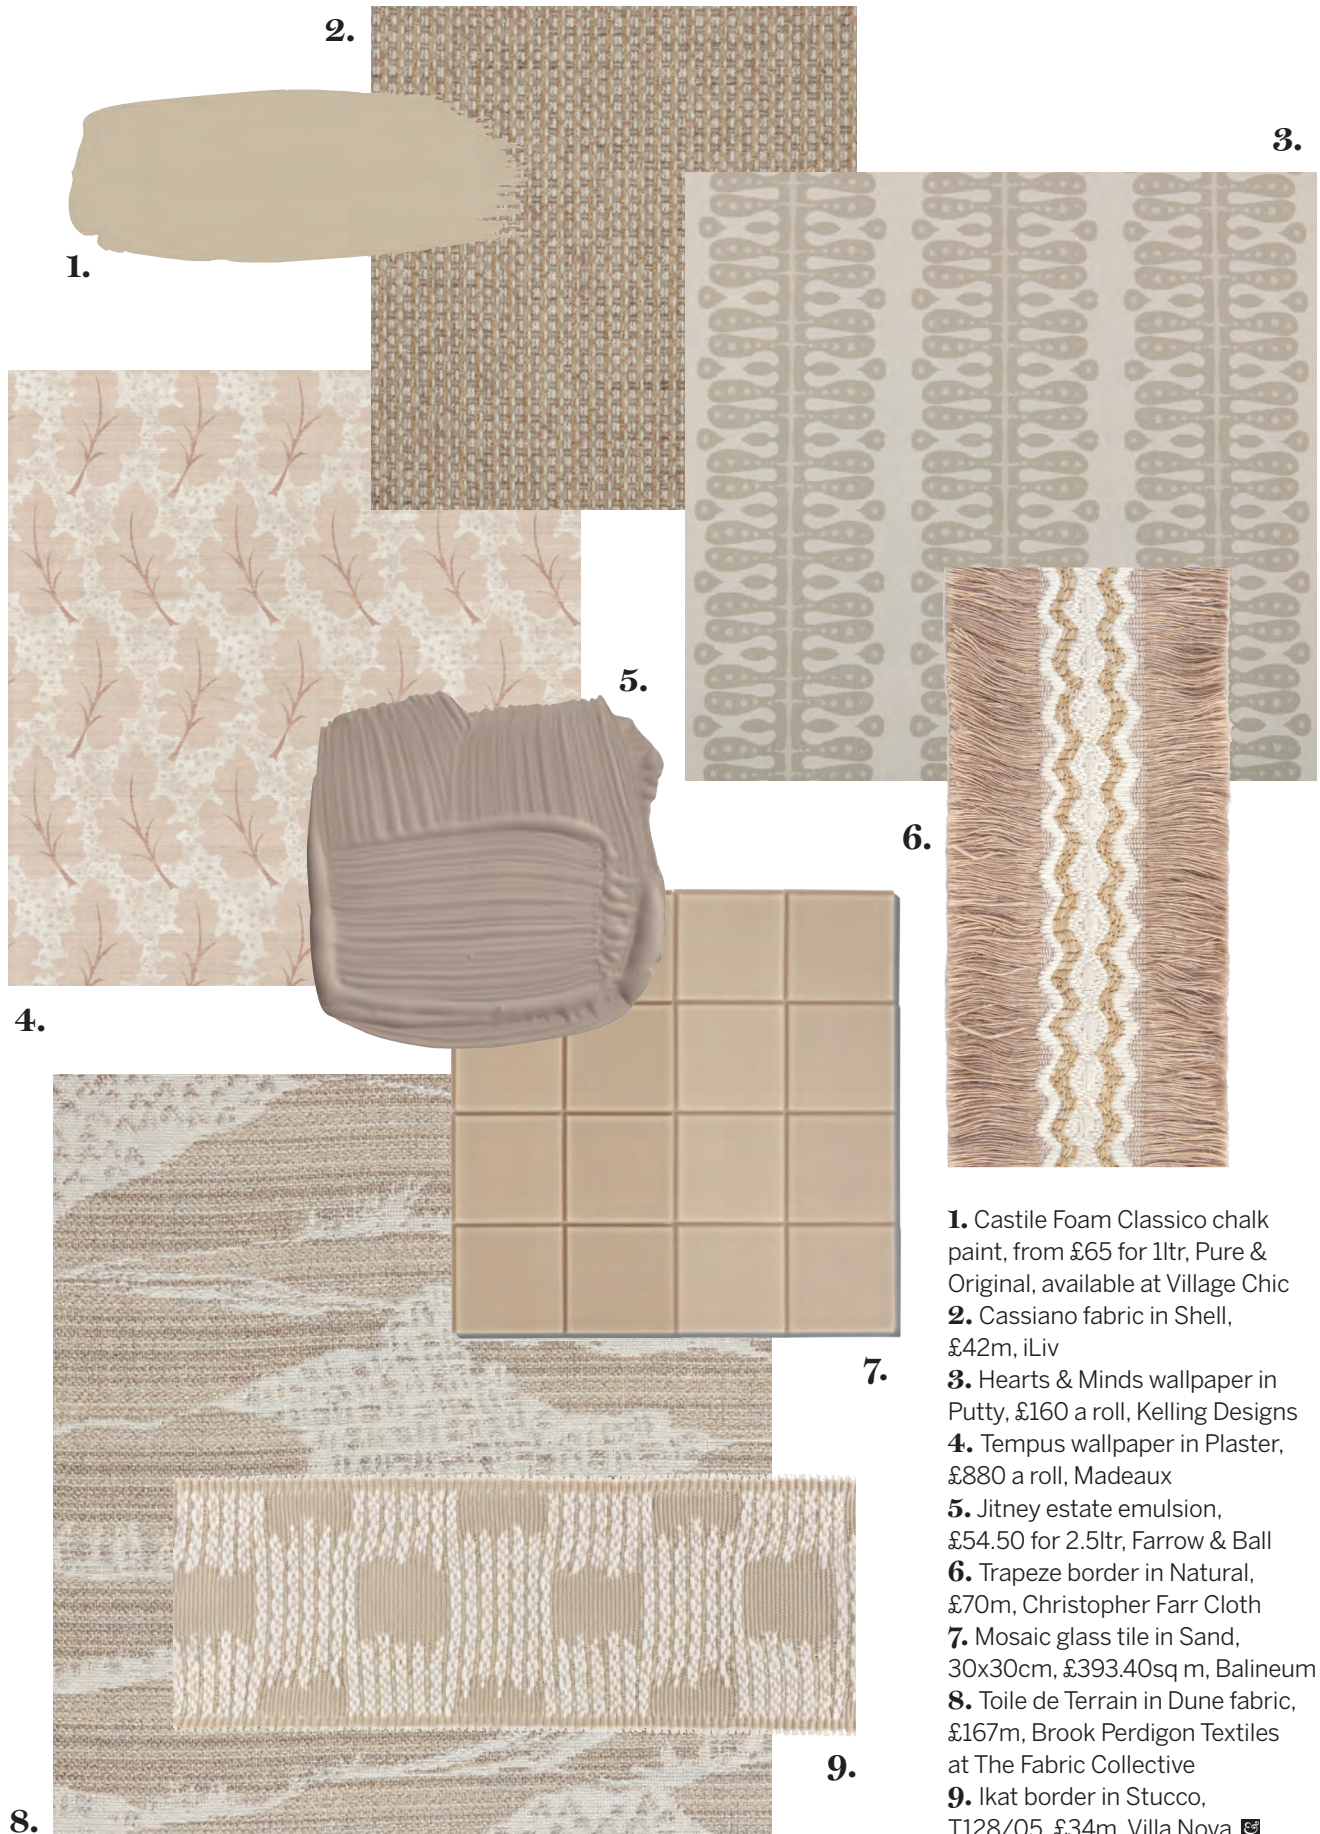

HOMES & GARDENS®

Push boundaries

THE ARCHITECTURAL DETAILS THAT SHAPE A HOME

**DESIGN
DIRECTIONS**

**YOUR GUIDE TO
EXTENSIONS**

**AN A-Z OF
ARCHITECTS**

**CURVES IN THE
KITCHEN**

- 1.** Castile Foam Classico chalk paint, from £65 for 1ltr, Pure & Original, available at Village Chic
- 2.** Cassiano fabric in Shell, £42m, iLiv
- 3.** Hearts & Minds wallpaper in Putty, £160 a roll, Kelling Designs
- 4.** Tempus wallpaper in Plaster, £880 a roll, Madeaux
- 5.** Jitney estate emulsion, £54.50 for 2.5ltr, Farrow & Ball
- 6.** Trapeze border in Natural, £70m, Christopher Farr Cloth
- 7.** Mosaic glass tile in Sand, 30x30cm, £393.40sq m, Balineum
- 8.** Toile de Terrain in Dune fabric, £167m, Brook Perdigon Textiles at The Fabric Collective
- 9.** Ikat border in Stucco, T128/05, £34m, Villa Nova 🇮🇹