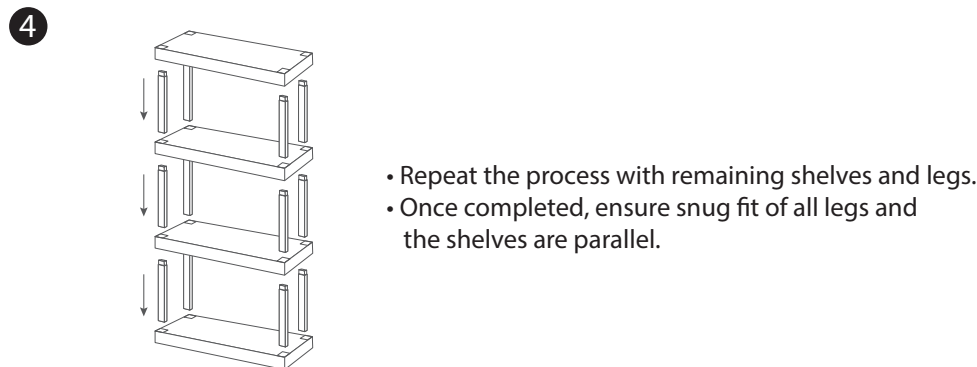

UTILITY SHELVING UNIT - 4 shelves

Assembly Instruction

 x 12

 x 4

NOTE
Each leg has a tapered end and an arrow. Ensure arrow is pointing up when inserting.

Unit must be anchored to wall for safety, using the anchor holes found at the back of the shelves. (Screws not included.)