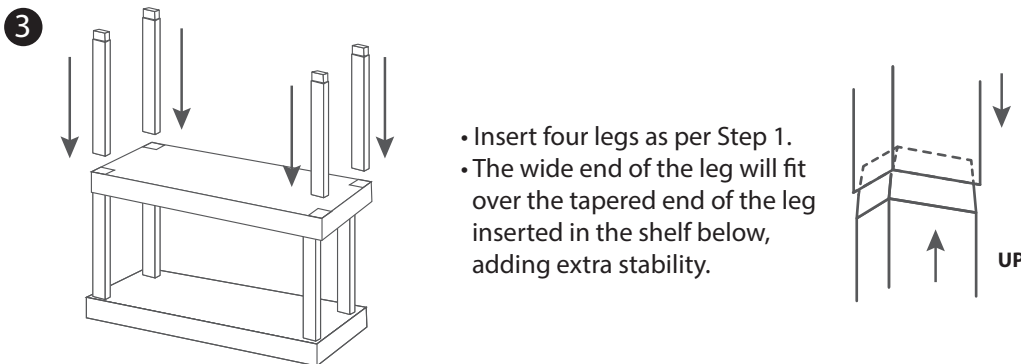

UTILITY SHELVING UNIT - 4 shelves

Assembly Instruction

 x 12

 x 4

NOTE
Each leg has a tapered end and an arrow. Ensure arrow is pointing up when inserting.

Unit must be anchored to wall for safety, using the anchor holes found at the back of the shelves. (Screws not included.)