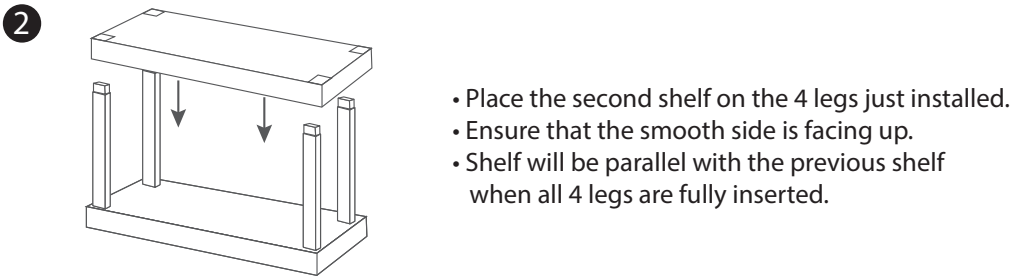

UTILITY SHELVING UNIT - 4 shelves

Assembly Instruction

 x 12

 x 4

NOTE
Each leg has a tapered end and an arrow. Ensure arrow is pointing up when inserting.

Unit must be anchored to wall for safety, using the anchor holes found at the back of the shelves. (Screws not included.)