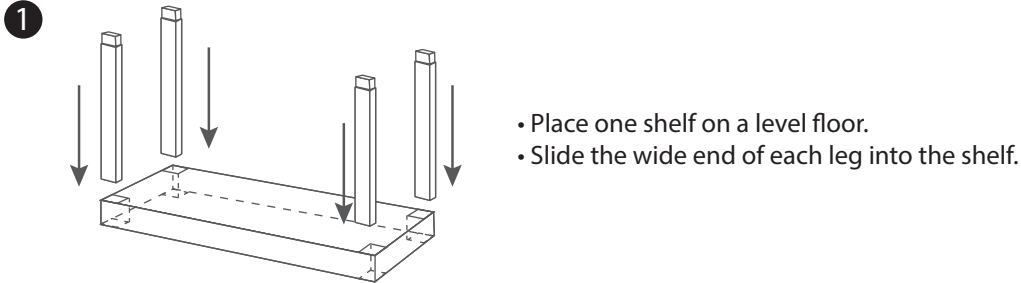

UTILITY SHELVING UNIT - 4 shelves

Assembly Instruction

 x 12

 x 4

NOTE
Each leg has a tapered end and an arrow. Ensure arrow is pointing up when inserting.

Unit must be anchored to wall for safety, using the anchor holes found at the back of the shelves. (Screws not included.)