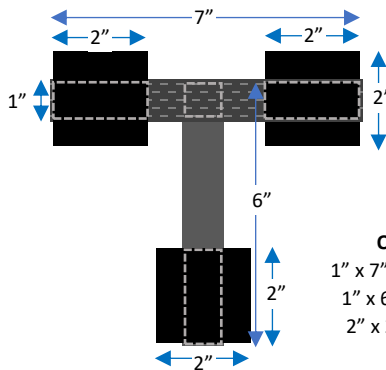

5 of 33 Parts
(4-9)

Plastic Strips - 18 Parts (36-42)

- | | | |
|--|--|---|
| <ul style="list-style-type: none"> 36 37 38 39 40 41 42 | | <ul style="list-style-type: none"> Part #36 Thigh Front – QTY 2 Part #37 Thigh Back – QTY 2 Part #38 Shin Front – QTY 2 Part #39 - Shin Back – QTY 2 Part #40 – Forearm – QTY 4 Part #41 – Bicep – QTY 4 Part #42 - Shoulder Strap Reinforcement – QTY 2 |
|--|--|---|

Strapping System

25 Pieces

Qty 1
1" x 6" Webbing
2" x 2" Hook

Qty 6
2" x 6" Elastic
2" x 2" Hook

Qty 3
2" x 5" Elastic
2" x 2" Hook

Qty 2
1" x 6" Elastic
2" x 2" Hook

Qty 2
1" x 8" Elastic Loop
2" x 2" Hook

Qty 2
1" x 7" Webbing
1" x 6" Elastic
2" x 2" Hook

Qty 2
1" x 10" Elastic
2" x 2" Hook

Qty 1
1" x 16" Webbing
2" x 3" Hook
Qty 1 Female Snap.

Qty 1
1" x 16" Webbing
2" x 3" Hook
On Part #06

Qty 2
1" x 5" Webbing
2" x 2" Hook
On Part #06.