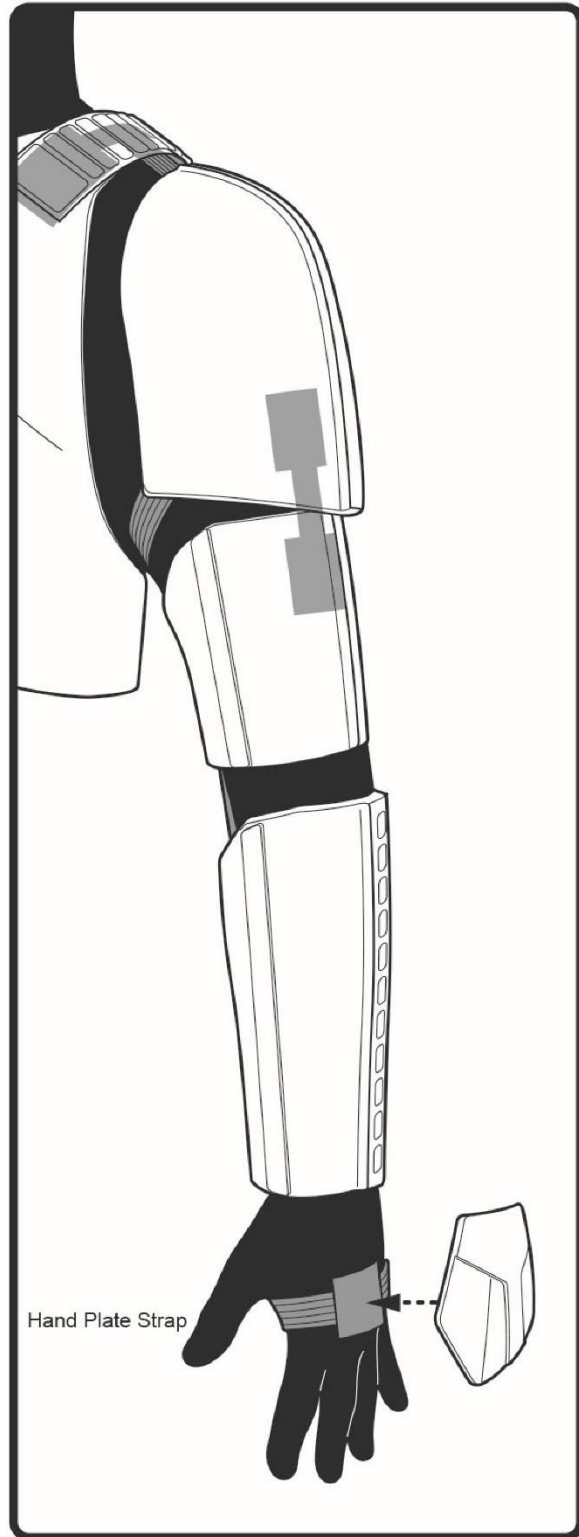

Qty 1
1" x 6" Elastic
Qty 2 Female Snaps
On Part #05

Qty 2
1" x 11" Webbing
2" x 4" Hook
Qty 2 Female Snaps.

Strapping System Location

Strapping System Location

Strapping System Location

**STAR
WARS™**

PAGE LEFT INTENTIONALLY BLANK