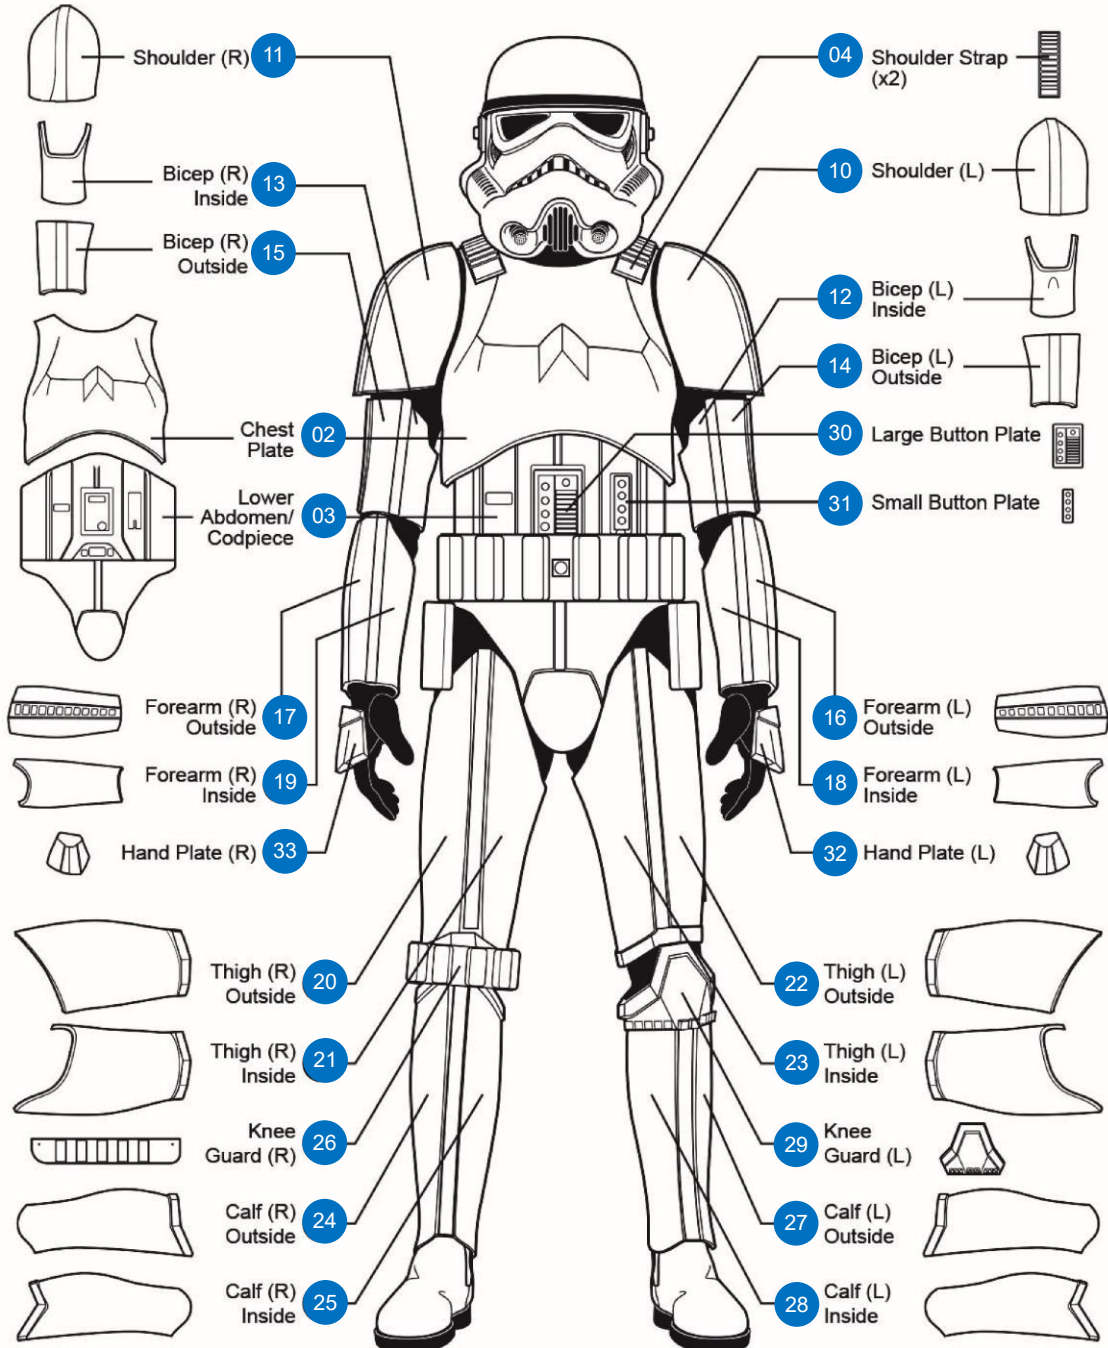

**STAR
WARS**™

Stormtrooper Armor Kit

08-22-2023-v1

© & TM Lucasfilm Ltd.

PARTS LIST

28 of 33 Parts

2-4,10-33

PARTS LIST

5 of 33 Parts
(4-9)

Plastic Strips - 18 Parts (36-42)

- | | | |
|--|--|---|
| <ul style="list-style-type: none"> 36 37 38 39 40 41 42 | | <ul style="list-style-type: none"> Part #36 Thigh Front – QTY 2 Part #37 Thigh Back – QTY 2 Part #38 Shin Front – QTY 2 Part #39 - Shin Back – QTY 2 Part #40 – Forearm – QTY 4 Part #41 – Bicep – QTY 4 Part #42 - Shoulder Strap Reinforcement – QTY 2 |
|--|--|---|

Strapping System

25 Pieces

Qty 1
1" x 6" Webbing
2" x 2" Hook

Qty 6
2" x 6" Elastic
2" x 2" Hook

Qty 3
2" x 5" Elastic
2" x 2" Hook

Qty 2
1" x 6" Elastic
2" x 2" Hook

Qty 2
1" x 8" Elastic Loop
2" x 2" Hook

Qty 2
1" x 7" Webbing
1" x 6" Elastic
2" x 2" Hook

Qty 2
1" x 10" Elastic
2" x 2" Hook

Qty 1
1" x 16" Webbing
2" x 3" Hook
Qty 1 Female Snap.

Qty 1
1" x 16" Webbing
2" x 3" Hook
On Part #06

Qty 2
1" x 5" Webbing
2" x 2" Hook
On Part #06.