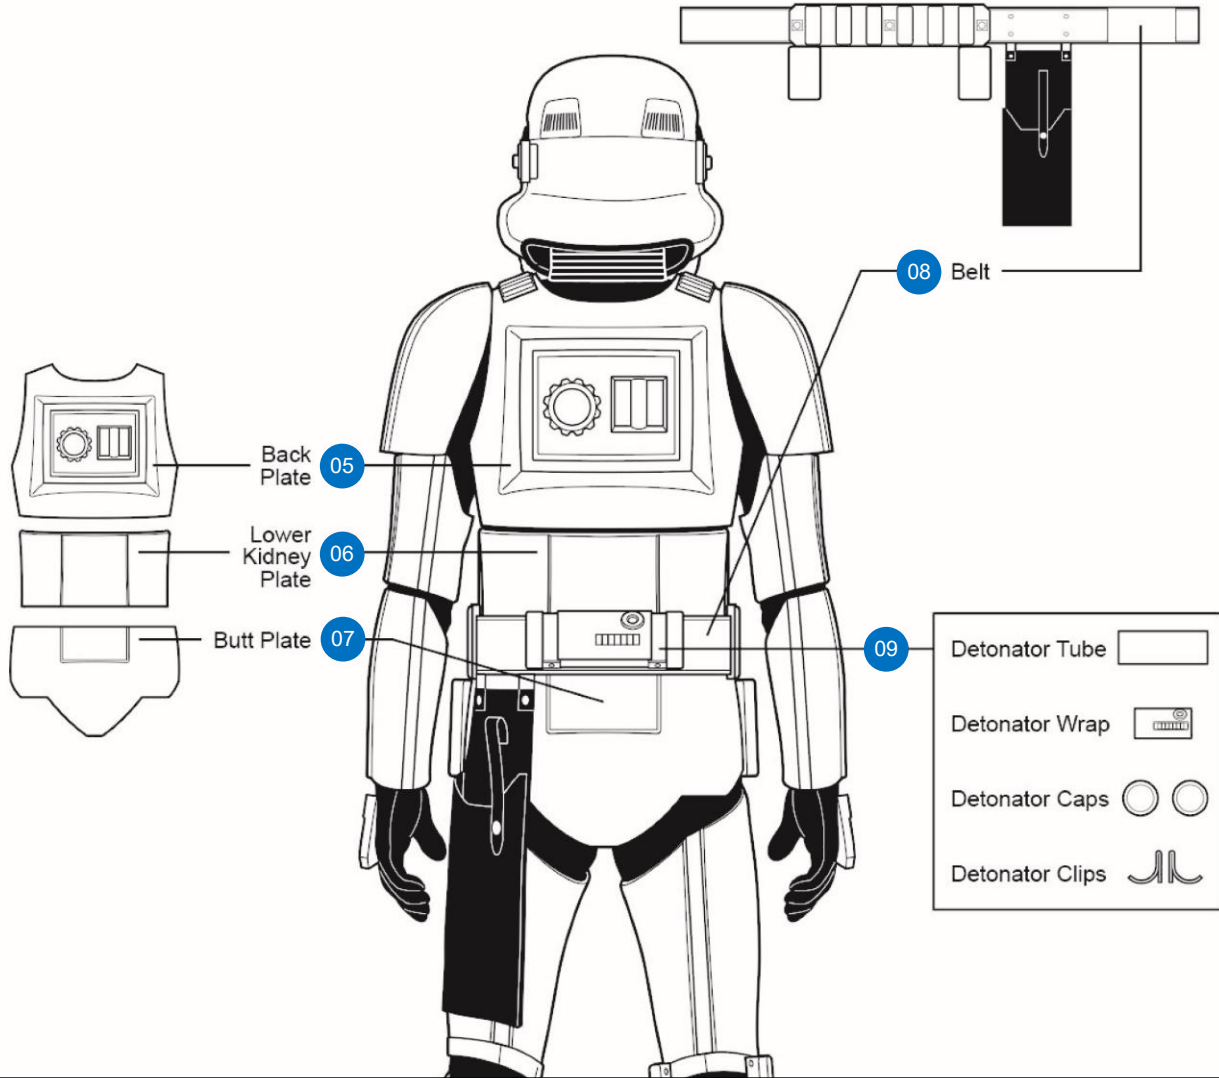

5 of 33 Parts
(4-9)

Plastic Strips - 18 Parts (36-42)

- | | | |
|--|--|---|
| <ul style="list-style-type: none"> 36 37 38 39 40 41 42 | | <ul style="list-style-type: none"> Part #36 Thigh Front – QTY 2 Part #37 Thigh Back – QTY 2 Part #38 Shin Front – QTY 2 Part #39 - Shin Back – QTY 2 Part #40 – Forearm – QTY 4 Part #41 – Bicep – QTY 4 Part #42 - Shoulder Strap Reinforcement – QTY 2 |
|--|--|---|

Strapping System

25 Pieces

Qty 1
1" x 6" Webbing
2" x 2" Hook

Qty 6
2" x 6" Elastic
2" x 2" Hook

Qty 3
2" x 5" Elastic
2" x 2" Hook

Qty 2
1" x 6" Elastic
2" x 2" Hook

Qty 2
1" x 8" Elastic Loop
2" x 2" Hook