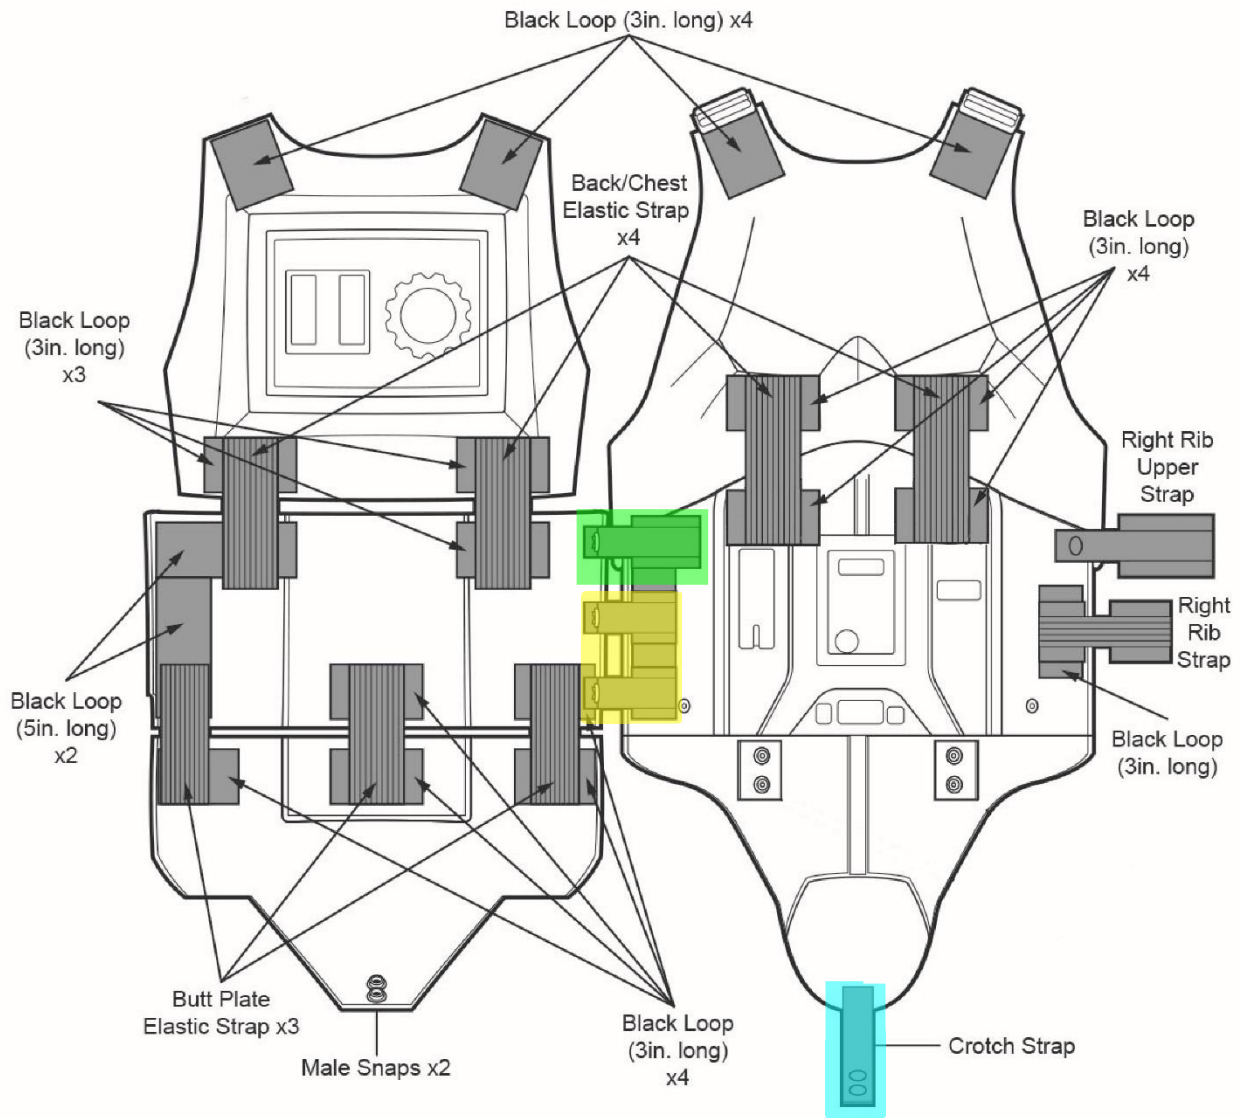

Qty 2
1" x 7" Webbing
1" x 6" Elastic
2" x 2" Hook

Qty 2
1" x 10" Elastic
2" x 2" Hook

Qty 1
1" x 16" Webbing
2" x 3" Hook
Qty 1 Female Snap.

Qty 1
1" x 16" Webbing
2" x 3" Hook
On Part #06

Qty 2
1" x 5" Webbing
2" x 2" Hook
On Part #06.

Qty 1
1" x 6" Elastic
Qty 2 Female Snaps
On Part #05

Qty 2
1" x 11" Webbing
2" x 4" Hook
Qty 2 Female Snaps.

Strapping System Location

Strapping System Location

Strapping System Location

**STAR
WARS™**

PAGE LEFT INTENTIONALLY BLANK