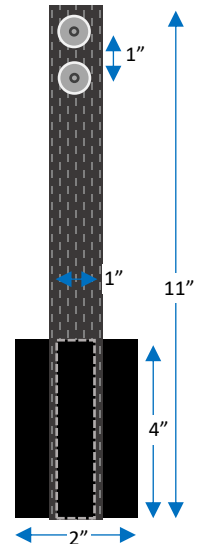

5 of 33 Parts
(4-9)

Plastic Strips - 18 Parts (36-42)

- | | | |
|--|--|---|
| <ul style="list-style-type: none"> 36 37 38 39 40 41 42 | | <ul style="list-style-type: none"> Part #36 Thigh Front – QTY 2 Part #37 Thigh Back – QTY 2 Part #38 Shin Front – QTY 2 Part #39 - Shin Back – QTY 2 Part #40 – Forearm – QTY 4 Part #41 – Bicep – QTY 4 Part #42 - Shoulder Strap Reinforcement – QTY 2 |
|--|--|---|

Strapping System

25 Pieces

Qty 1
1" x 6" Webbing
2" x 2" Hook

Qty 6
2" x 6" Elastic
2" x 2" Hook

Qty 3
2" x 5" Elastic
2" x 2" Hook

Qty 2
1" x 6" Elastic
2" x 2" Hook

Qty 2
1" x 8" Elastic Loop
2" x 2" Hook

Qty 2
1" x 7" Webbing
1" x 6" Elastic
2" x 2" Hook

Qty 2
1" x 10" Elastic
2" x 2" Hook

Qty 1
1" x 16" Webbing
2" x 3" Hook
Qty 1 Female Snap.

Qty 1
1" x 16" Webbing
2" x 3" Hook
On Part #06

Qty 2
1" x 5" Webbing
2" x 2" Hook
On Part #06.

Qty 1
1" x 6" Elastic
Qty 2 Female Snaps
On Part #05

Qty 2
1" x 11" Webbing
2" x 4" Hook
Qty 2 Female Snaps.

Strapping System Location

Strapping System Location

Strapping System Location

**STAR
WARS™**

PAGE LEFT INTENTIONALLY BLANK