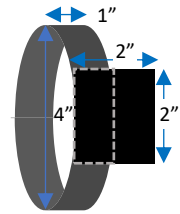

5 of 33 Parts
(4-9)

Plastic Strips - 18 Parts (36-42)

- | | | |
|--|--|---|
| <ul style="list-style-type: none"> 36 37 38 39 40 41 42 | | <ul style="list-style-type: none"> Part #36 Thigh Front – QTY 2 Part #37 Thigh Back – QTY 2 Part #38 Shin Front – QTY 2 Part #39 - Shin Back – QTY 2 Part #40 – Forearm – QTY 4 Part #41 – Bicep – QTY 4 Part #42 - Shoulder Strap Reinforcement – QTY 2 |
|--|--|---|

Strapping System

25 Pieces

Qty 1
1" x 6" Webbing
2" x 2" Hook

Qty 6
2" x 6" Elastic
2" x 2" Hook

Qty 3
2" x 5" Elastic
2" x 2" Hook

Qty 2
1" x 6" Elastic
2" x 2" Hook

Qty 2
1" x 8" Elastic Loop
2" x 2" Hook

Qty 2
1" x 7" Webbing
1" x 6" Elastic
2" x 2" Hook

Qty 2
1" x 10" Elastic
2" x 2" Hook

Qty 1
1" x 16" Webbing
2" x 3" Hook
Qty 1 Female Snap.

Qty 1
1" x 16" Webbing
2" x 3" Hook
On Part #06

Qty 2
1" x 5" Webbing
2" x 2" Hook
On Part #06.