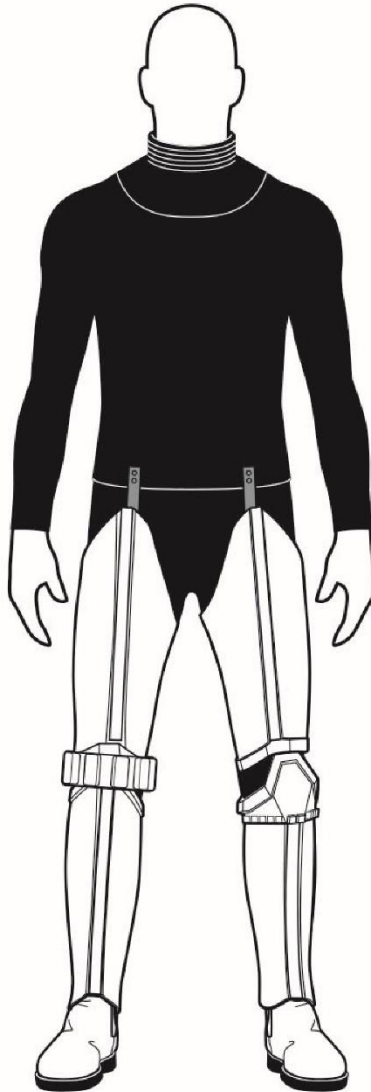

5 of 33 Parts
(4-9)

Plastic Strips - 18 Parts (36-42)

- | | | |
|--|--|---|
| <ul style="list-style-type: none"> 36 37 38 39 40 41 42 | | <ul style="list-style-type: none"> Part #36 Thigh Front – QTY 2 Part #37 Thigh Back – QTY 2 Part #38 Shin Front – QTY 2 Part #39 - Shin Back – QTY 2 Part #40 – Forearm – QTY 4 Part #41 – Bicep – QTY 4 Part #42 - Shoulder Strap Reinforcement – QTY 2 |
|--|--|---|

Qty 2
1" x 7" Webbing
1" x 6" Elastic
2" x 2" Hook

Qty 2
1" x 10" Elastic
2" x 2" Hook

Qty 1
1" x 16" Webbing
2" x 3" Hook
Qty 1 Female Snap.

Qty 1
1" x 16" Webbing
2" x 3" Hook
On Part #06

Qty 2
1" x 5" Webbing
2" x 2" Hook
On Part #06.

Qty 1
1" x 6" Elastic
Qty 2 Female Snaps
On Part #05

Qty 2
1" x 11" Webbing
2" x 4" Hook
Qty 2 Female Snaps.

Strapping System Location

Strapping System Location

Strapping System Location

**STAR
WARS™**

PAGE LEFT INTENTIONALLY BLANK