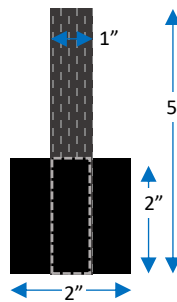

5 of 33 Parts
(4-9)

Plastic Strips - 18 Parts (36-42)

- | | | |
|--|--|---|
| <ul style="list-style-type: none"> 36 37 38 39 40 41 42 | | <ul style="list-style-type: none"> Part #36 Thigh Front – QTY 2 Part #37 Thigh Back – QTY 2 Part #38 Shin Front – QTY 2 Part #39 - Shin Back – QTY 2 Part #40 – Forearm – QTY 4 Part #41 – Bicep – QTY 4 Part #42 - Shoulder Strap Reinforcement – QTY 2 |
|--|--|---|

Strapping System

25 Pieces

Qty 1
1" x 6" Webbing
2" x 2" Hook

Qty 6
2" x 6" Elastic
2" x 2" Hook

Qty 3
2" x 5" Elastic
2" x 2" Hook

Qty 2
1" x 6" Elastic
2" x 2" Hook

Qty 2
1" x 8" Elastic Loop
2" x 2" Hook

Qty 2
1" x 7" Webbing
1" x 6" Elastic
2" x 2" Hook

Qty 2
1" x 10" Elastic
2" x 2" Hook

Qty 1
1" x 16" Webbing
2" x 3" Hook
Qty 1 Female Snap.

Qty 1
1" x 16" Webbing
2" x 3" Hook
On Part #06

Qty 2
1" x 5" Webbing
2" x 2" Hook
On Part #06.

Qty 1
1" x 6" Elastic
Qty 2 Female Snaps
On Part #05

Qty 2
1" x 11" Webbing
2" x 4" Hook
Qty 2 Female Snaps.

Strapping System Location

Strapping System Location

Strapping System Location

**STAR
WARS™**

PAGE LEFT INTENTIONALLY BLANK