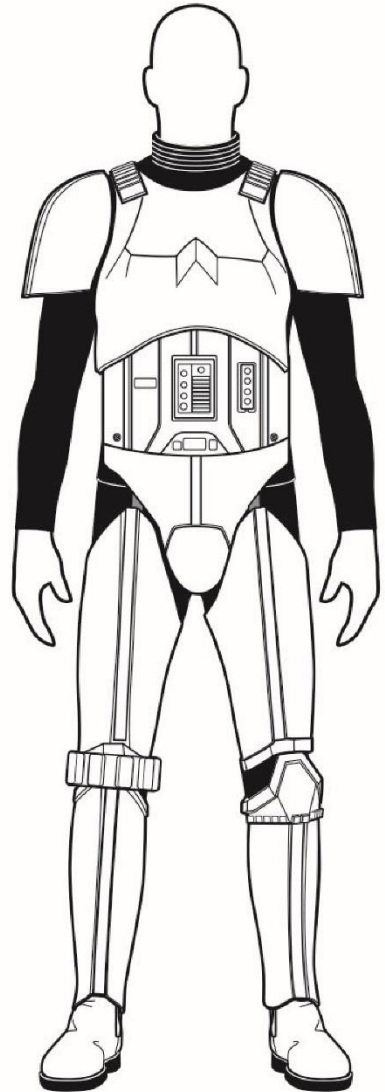

5 of 33 Parts
(4-9)

Plastic Strips - 18 Parts (36-42)

- | | | |
|--|--|---|
| <ul style="list-style-type: none"> 36 37 38 39 40 41 42 | | <ul style="list-style-type: none"> Part #36 Thigh Front – QTY 2 Part #37 Thigh Back – QTY 2 Part #38 Shin Front – QTY 2 Part #39 - Shin Back – QTY 2 Part #40 – Forearm – QTY 4 Part #41 – Bicep – QTY 4 Part #42 - Shoulder Strap Reinforcement – QTY 2 |
|--|--|---|

Strapping System

25 Pieces

Qty 1
1" x 6" Webbing
2" x 2" Hook

Qty 6
2" x 6" Elastic
2" x 2" Hook

Qty 3
2" x 5" Elastic
2" x 2" Hook

Qty 2
1" x 6" Elastic
2" x 2" Hook

Qty 2
1" x 8" Elastic Loop
2" x 2" Hook

Qty 2
1" x 7" Webbing
1" x 6" Elastic
2" x 2" Hook

Qty 2
1" x 10" Elastic
2" x 2" Hook

Qty 1
1" x 16" Webbing
2" x 3" Hook
Qty 1 Female Snap.

Qty 1
1" x 16" Webbing
2" x 3" Hook
On Part #06

Qty 2
1" x 5" Webbing
2" x 2" Hook
On Part #06.

Qty 1
1" x 6" Elastic
Qty 2 Female Snaps
On Part #05

Qty 2
1" x 11" Webbing
2" x 4" Hook
Qty 2 Female Snaps.

Strapping System Location

Strapping System Location

Strapping System Location

**STAR
WARS™**

PAGE LEFT INTENTIONALLY BLANK