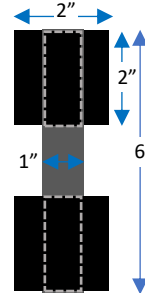

5 of 33 Parts
(4-9)

Plastic Strips - 18 Parts (36-42)

- | | | |
|--|--|---|
| <ul style="list-style-type: none"> 36 37 38 39 40 41 42 | | <ul style="list-style-type: none"> Part #36 Thigh Front – QTY 2 Part #37 Thigh Back – QTY 2 Part #38 Shin Front – QTY 2 Part #39 - Shin Back – QTY 2 Part #40 – Forearm – QTY 4 Part #41 – Bicep – QTY 4 Part #42 - Shoulder Strap Reinforcement – QTY 2 |
|--|--|---|

Strapping System

25 Pieces

Qty 1
1" x 6" Webbing
2" x 2" Hook

Qty 6
2" x 6" Elastic
2" x 2" Hook

Qty 3
2" x 5" Elastic
2" x 2" Hook

Qty 2
1" x 6" Elastic
2" x 2" Hook

Qty 2
1" x 8" Elastic Loop
2" x 2" Hook

Qty 2
1" x 7" Webbing
1" x 6" Elastic
2" x 2" Hook

Qty 2
1" x 10" Elastic
2" x 2" Hook

Qty 1
1" x 16" Webbing
2" x 3" Hook
Qty 1 Female Snap.

Qty 1
1" x 16" Webbing
2" x 3" Hook
On Part #06

Qty 2
1" x 5" Webbing
2" x 2" Hook
On Part #06.