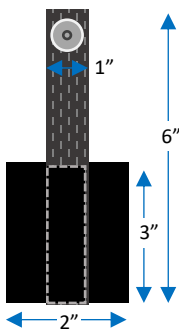

5 of 33 Parts
(4-9)

Plastic Strips - 18 Parts (36-42)

- | | | |
|--|--|---|
| <ul style="list-style-type: none"> 36 37 38 39 40 41 42 | | <ul style="list-style-type: none"> Part #36 Thigh Front – QTY 2 Part #37 Thigh Back – QTY 2 Part #38 Shin Front – QTY 2 Part #39 - Shin Back – QTY 2 Part #40 – Forearm – QTY 4 Part #41 – Bicep – QTY 4 Part #42 - Shoulder Strap Reinforcement – QTY 2 |
|--|--|---|

Strapping System

25 Pieces

Qty 1
1" x 6" Webbing
2" x 2" Hook

Qty 6
2" x 6" Elastic
2" x 2" Hook

Qty 3
2" x 5" Elastic
2" x 2" Hook

Qty 2
1" x 6" Elastic
2" x 2" Hook

Qty 2
1" x 8" Elastic Loop
2" x 2" Hook

Qty 2
1" x 7" Webbing
1" x 6" Elastic
2" x 2" Hook

Qty 2
1" x 10" Elastic
2" x 2" Hook

Qty 1
1" x 16" Webbing
2" x 3" Hook
Qty 1 Female Snap.

Qty 1
1" x 16" Webbing
2" x 3" Hook
On Part #06

Qty 2
1" x 5" Webbing
2" x 2" Hook
On Part #06.