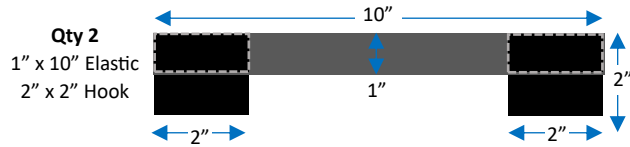

Qty 2
1" x 10" Elastic
2" x 2" Hook