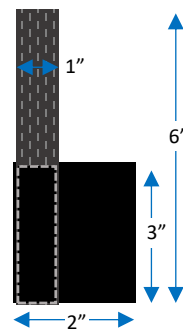

5 of 33 Parts
(4-9)

Plastic Strips - 18 Parts (36-42)

- | | | |
|--|--|---|
| <ul style="list-style-type: none"> 36 37 38 39 40 41 42 | | <ul style="list-style-type: none"> Part #36 Thigh Front – QTY 2 Part #37 Thigh Back – QTY 2 Part #38 Shin Front – QTY 2 Part #39 - Shin Back – QTY 2 Part #40 – Forearm – QTY 4 Part #41 – Bicep – QTY 4 Part #42 - Shoulder Strap Reinforcement – QTY 2 |
|--|--|---|

Strapping System

25 Pieces

Qty 1
1" x 6" Webbing
2" x 2" Hook

Qty 6
2" x 6" Elastic
2" x 2" Hook

Qty 3
2" x 5" Elastic
2" x 2" Hook

Qty 2
1" x 6" Elastic
2" x 2" Hook

Qty 2
1" x 8" Elastic Loop
2" x 2" Hook

Qty 2
1" x 7" Webbing
1" x 6" Elastic
2" x 2" Hook

Qty 2
1" x 10" Elastic
2" x 2" Hook

Qty 1
1" x 16" Webbing
2" x 3" Hook
Qty 1 Female Snap.

Qty 1
1" x 16" Webbing
2" x 3" Hook
On Part #06

Qty 2
1" x 5" Webbing
2" x 2" Hook
On Part #06.