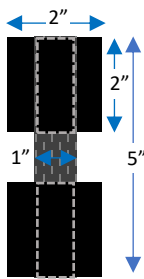

5 of 33 Parts
(4-9)

Plastic Strips - 18 Parts (36-42)

- | | | |
|--|--|---|
| <ul style="list-style-type: none"> 36 37 38 39 40 41 42 | | <ul style="list-style-type: none"> Part #36 Thigh Front – QTY 2 Part #37 Thigh Back – QTY 2 Part #38 Shin Front – QTY 2 Part #39 - Shin Back – QTY 2 Part #40 – Forearm – QTY 4 Part #41 – Bicep – QTY 4 Part #42 - Shoulder Strap Reinforcement – QTY 2 |
|--|--|---|

Strapping System

25 Pieces

Qty 1
1" x 6" Webbing
2" x 2" Hook

Qty 6
2" x 6" Elastic
2" x 2" Hook

Qty 3
2" x 5" Elastic
2" x 2" Hook

Qty 2
1" x 6" Elastic
2" x 2" Hook

Qty 2
1" x 8" Elastic Loop
2" x 2" Hook

Qty 2
1" x 7" Webbing
1" x 6" Elastic
2" x 2" Hook

Qty 2
1" x 10" Elastic
2" x 2" Hook

Qty 1
1" x 16" Webbing
2" x 3" Hook
Qty 1 Female Snap.

Qty 1
1" x 16" Webbing
2" x 3" Hook
On Part #06

Qty 2
1" x 5" Webbing
2" x 2" Hook
On Part #06.