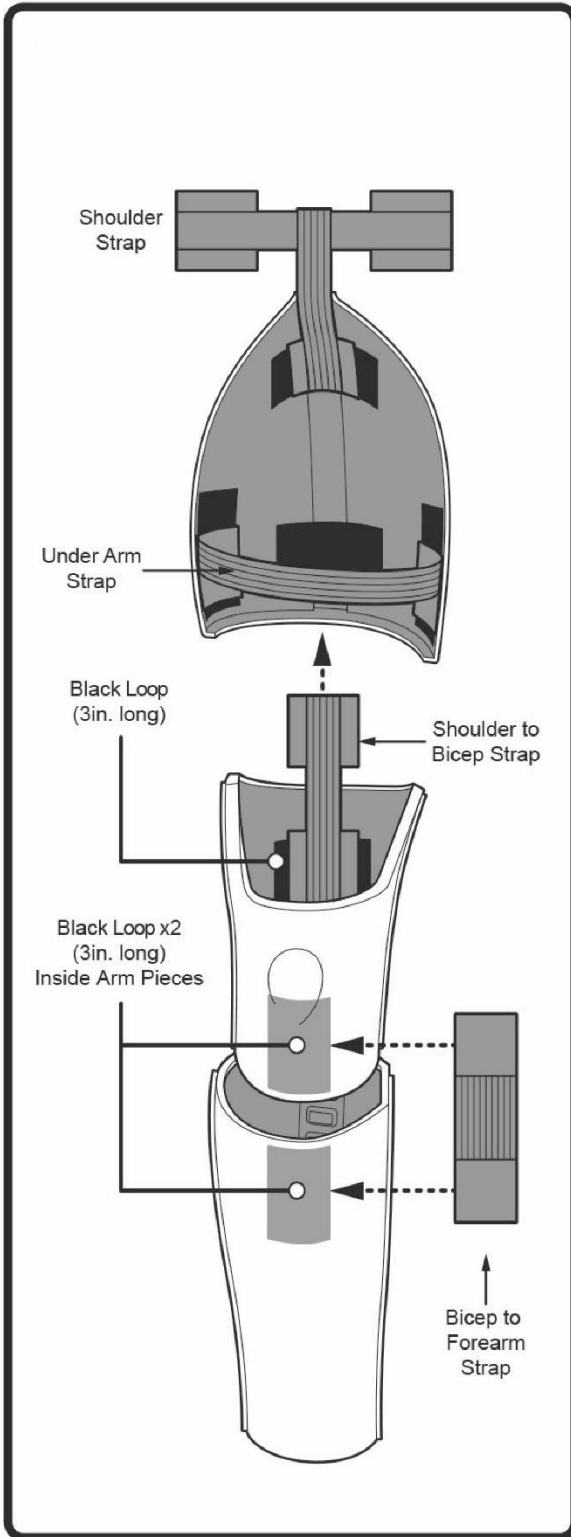

5 of 33 Parts
(4-9)

Plastic Strips - 18 Parts (36-42)

- | | | |
|--|--|---|
| <ul style="list-style-type: none"> 36 37 38 39 40 41 42 | | <ul style="list-style-type: none"> Part #36 Thigh Front – QTY 2 Part #37 Thigh Back – QTY 2 Part #38 Shin Front – QTY 2 Part #39 - Shin Back – QTY 2 Part #40 – Forearm – QTY 4 Part #41 – Bicep – QTY 4 Part #42 - Shoulder Strap Reinforcement – QTY 2 |
|--|--|---|

Qty 2
1" x 7" Webbing
1" x 6" Elastic
2" x 2" Hook

Qty 2
1" x 10" Elastic
2" x 2" Hook

Qty 1
1" x 16" Webbing
2" x 3" Hook
Qty 1 Female Snap.

Qty 1
1" x 16" Webbing
2" x 3" Hook
On Part #06

Qty 2
1" x 5" Webbing
2" x 2" Hook
On Part #06.

Qty 1
1" x 6" Elastic
Qty 2 Female Snaps
On Part #05

Qty 2
1" x 11" Webbing
2" x 4" Hook
Qty 2 Female Snaps.

Strapping System Location

Strapping System Location

Strapping System Location

**STAR
WARS™**

PAGE LEFT INTENTIONALLY BLANK