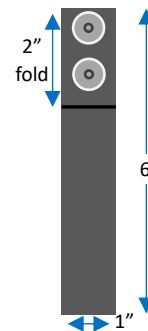

5 of 33 Parts
(4-9)

Plastic Strips - 18 Parts (36-42)

- | | | |
|--|--|---|
| <ul style="list-style-type: none"> 36 37 38 39 40 41 42 | | <ul style="list-style-type: none"> Part #36 Thigh Front – QTY 2 Part #37 Thigh Back – QTY 2 Part #38 Shin Front – QTY 2 Part #39 - Shin Back – QTY 2 Part #40 – Forearm – QTY 4 Part #41 – Bicep – QTY 4 Part #42 - Shoulder Strap Reinforcement – QTY 2 |
|--|--|---|

Qty 2
1" x 7" Webbing
1" x 6" Elastic
2" x 2" Hook

Qty 2
1" x 10" Elastic
2" x 2" Hook

Qty 1
1" x 16" Webbing
2" x 3" Hook
Qty 1 Female Snap.

Qty 1
1" x 16" Webbing
2" x 3" Hook
On Part #06

Qty 2
1" x 5" Webbing
2" x 2" Hook
On Part #06.

Qty 1
1" x 6" Elastic
Qty 2 Female Snaps
On Part #05

Qty 2
1" x 11" Webbing
2" x 4" Hook
Qty 2 Female Snaps.

Strapping System Location

Strapping System Location

Strapping System Location

**STAR
WARS™**

PAGE LEFT INTENTIONALLY BLANK