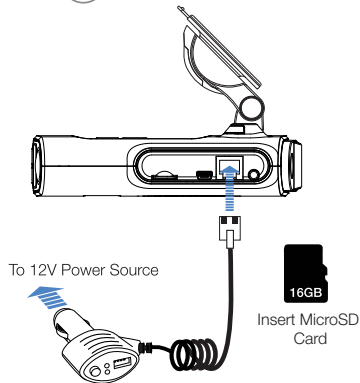

Mount to Your Windshield

- 1 Attach EZ Mag Mount™ to MAXcam 360c

- 2 Mount

- 3 Lock Mount

- 4 Connect and Power

- 5 Download the Drive Smarter® App

Download the Drive Smarter App from the App Store or Google Play and install it on your smartphone. Follow the Tutorial on the App.