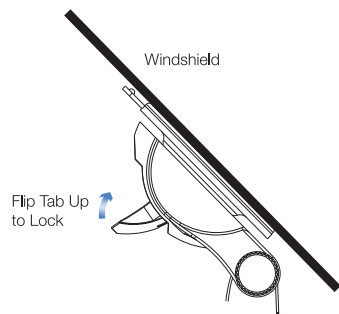

Mount to Your Windshield

- 1 Attach EZ Mag Mount™ to MAXcam 360c

- 2 Mount

- 3 Lock Mount

- 4 Connect and Power

- 5 Download the Drive Smarter® App

Download the Drive Smarter App from the App Store or Google Play and install it on your smartphone. Follow the Tutorial on the App.