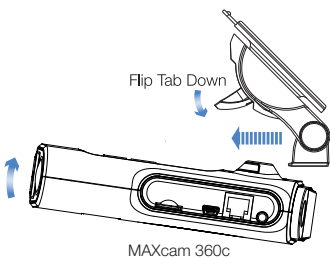

Mount to Your Windshield

- 1 Attach EZ Mag Mount™ to MAXcam 360c

- 2 Mount

- 3 Lock Mount

- 4 Connect and Power

- 5 Download the Drive Smarter® App

Download the Drive Smarter App from the App Store or Google Play and install it on your smartphone. Follow the Tutorial on the App.