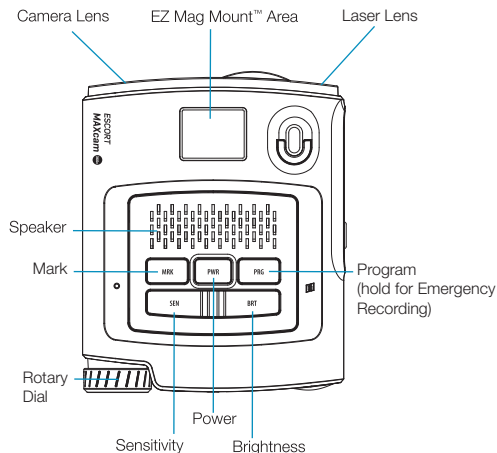

Download Drive Smarter® to Get Started

With the Drive Smarter® app you can view, edit, and share footage from your smartphone or PC/Mac plus share and receive real-time driver alerts. Download today!

drivesmarter.com/downloads

Full manual available at: www.escortradar.com/manuals

FCC ID: QKLMXCAM THIS DEVICE COMPLIES WITH PART 15 OF THE FCC RULES. OPERATION IS SUBJECT TO THE FOLLOWING TWO CONDITIONS: (1) THIS DEVICE MAY NOT CAUSE HARMFUL INTERFERENCE AND (2) THIS DEVICE MUST ACCEPT ANY INTERFERENCE RECEIVED INCLUDING INTERFERENCE THAT MAY CAUSE UNDESIRABLE OPERATION.

©2021 ESCORT Inc. ESCORT®, MAXcam 360c®, Defender®, AutoLearn®, TrueLock™, AutoSensitivity™, SpecDisplay™, ExpertMeter™, IVT Filter™, SmartMute™ and EZ Mag Mount™ are trademarks of ESCORT, Inc.

APPLE AND THE APPLE LOGO ARE TRADEMARKS OF APPLE INC., REGISTERED IN THE U.S. AND OTHER COUNTRIES. APP STORE IS A SERVICE MARK OF APPLE INC. ANDROID, GOOGLE PLAY, AND THE GOOGLE PLAY LOGO ARE TRADEMARKS OF GOOGLE INC. THE BLUETOOTH® WORD MARK AND LOGOS ARE REGISTERED TRADEMARKS OWNED BY BLUETOOTH SIG, INC. AND ANY USE OF SUCH MARKS BY ESCORT INC IS UNDER LICENSE. SONY AND EXMOR ARE TRADEMARKS OF SONY CORPORATION. AMBARELLA, AND THE AMBARELLA LOGO ARE TRADEMARKS OF AMBARELLA, INC. ALL OTHER BRANDS, PRODUCT NAMES AND COMPANY NAMES ARE TRADEMARKS OF THEIR RESPECTIVE OWNERS.

ESCORT MAXcam 360c Features

To access the Programming Menu, press PRG.
To navigate, rotate the Rotary Dial and press MUTE to select.
To exit, simply wait a few seconds.