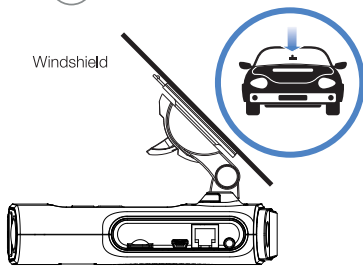

Mount to Your Windshield

- 1 Attach EZ Mag Mount™ to MAXcam 360c

- 2 Mount

- 3 Lock Mount

- 4 Connect and Power

- 5 Download the Drive Smarter® App

Download the Drive Smarter App from the App Store or Google Play and install it on your smartphone. Follow the Tutorial on the App.