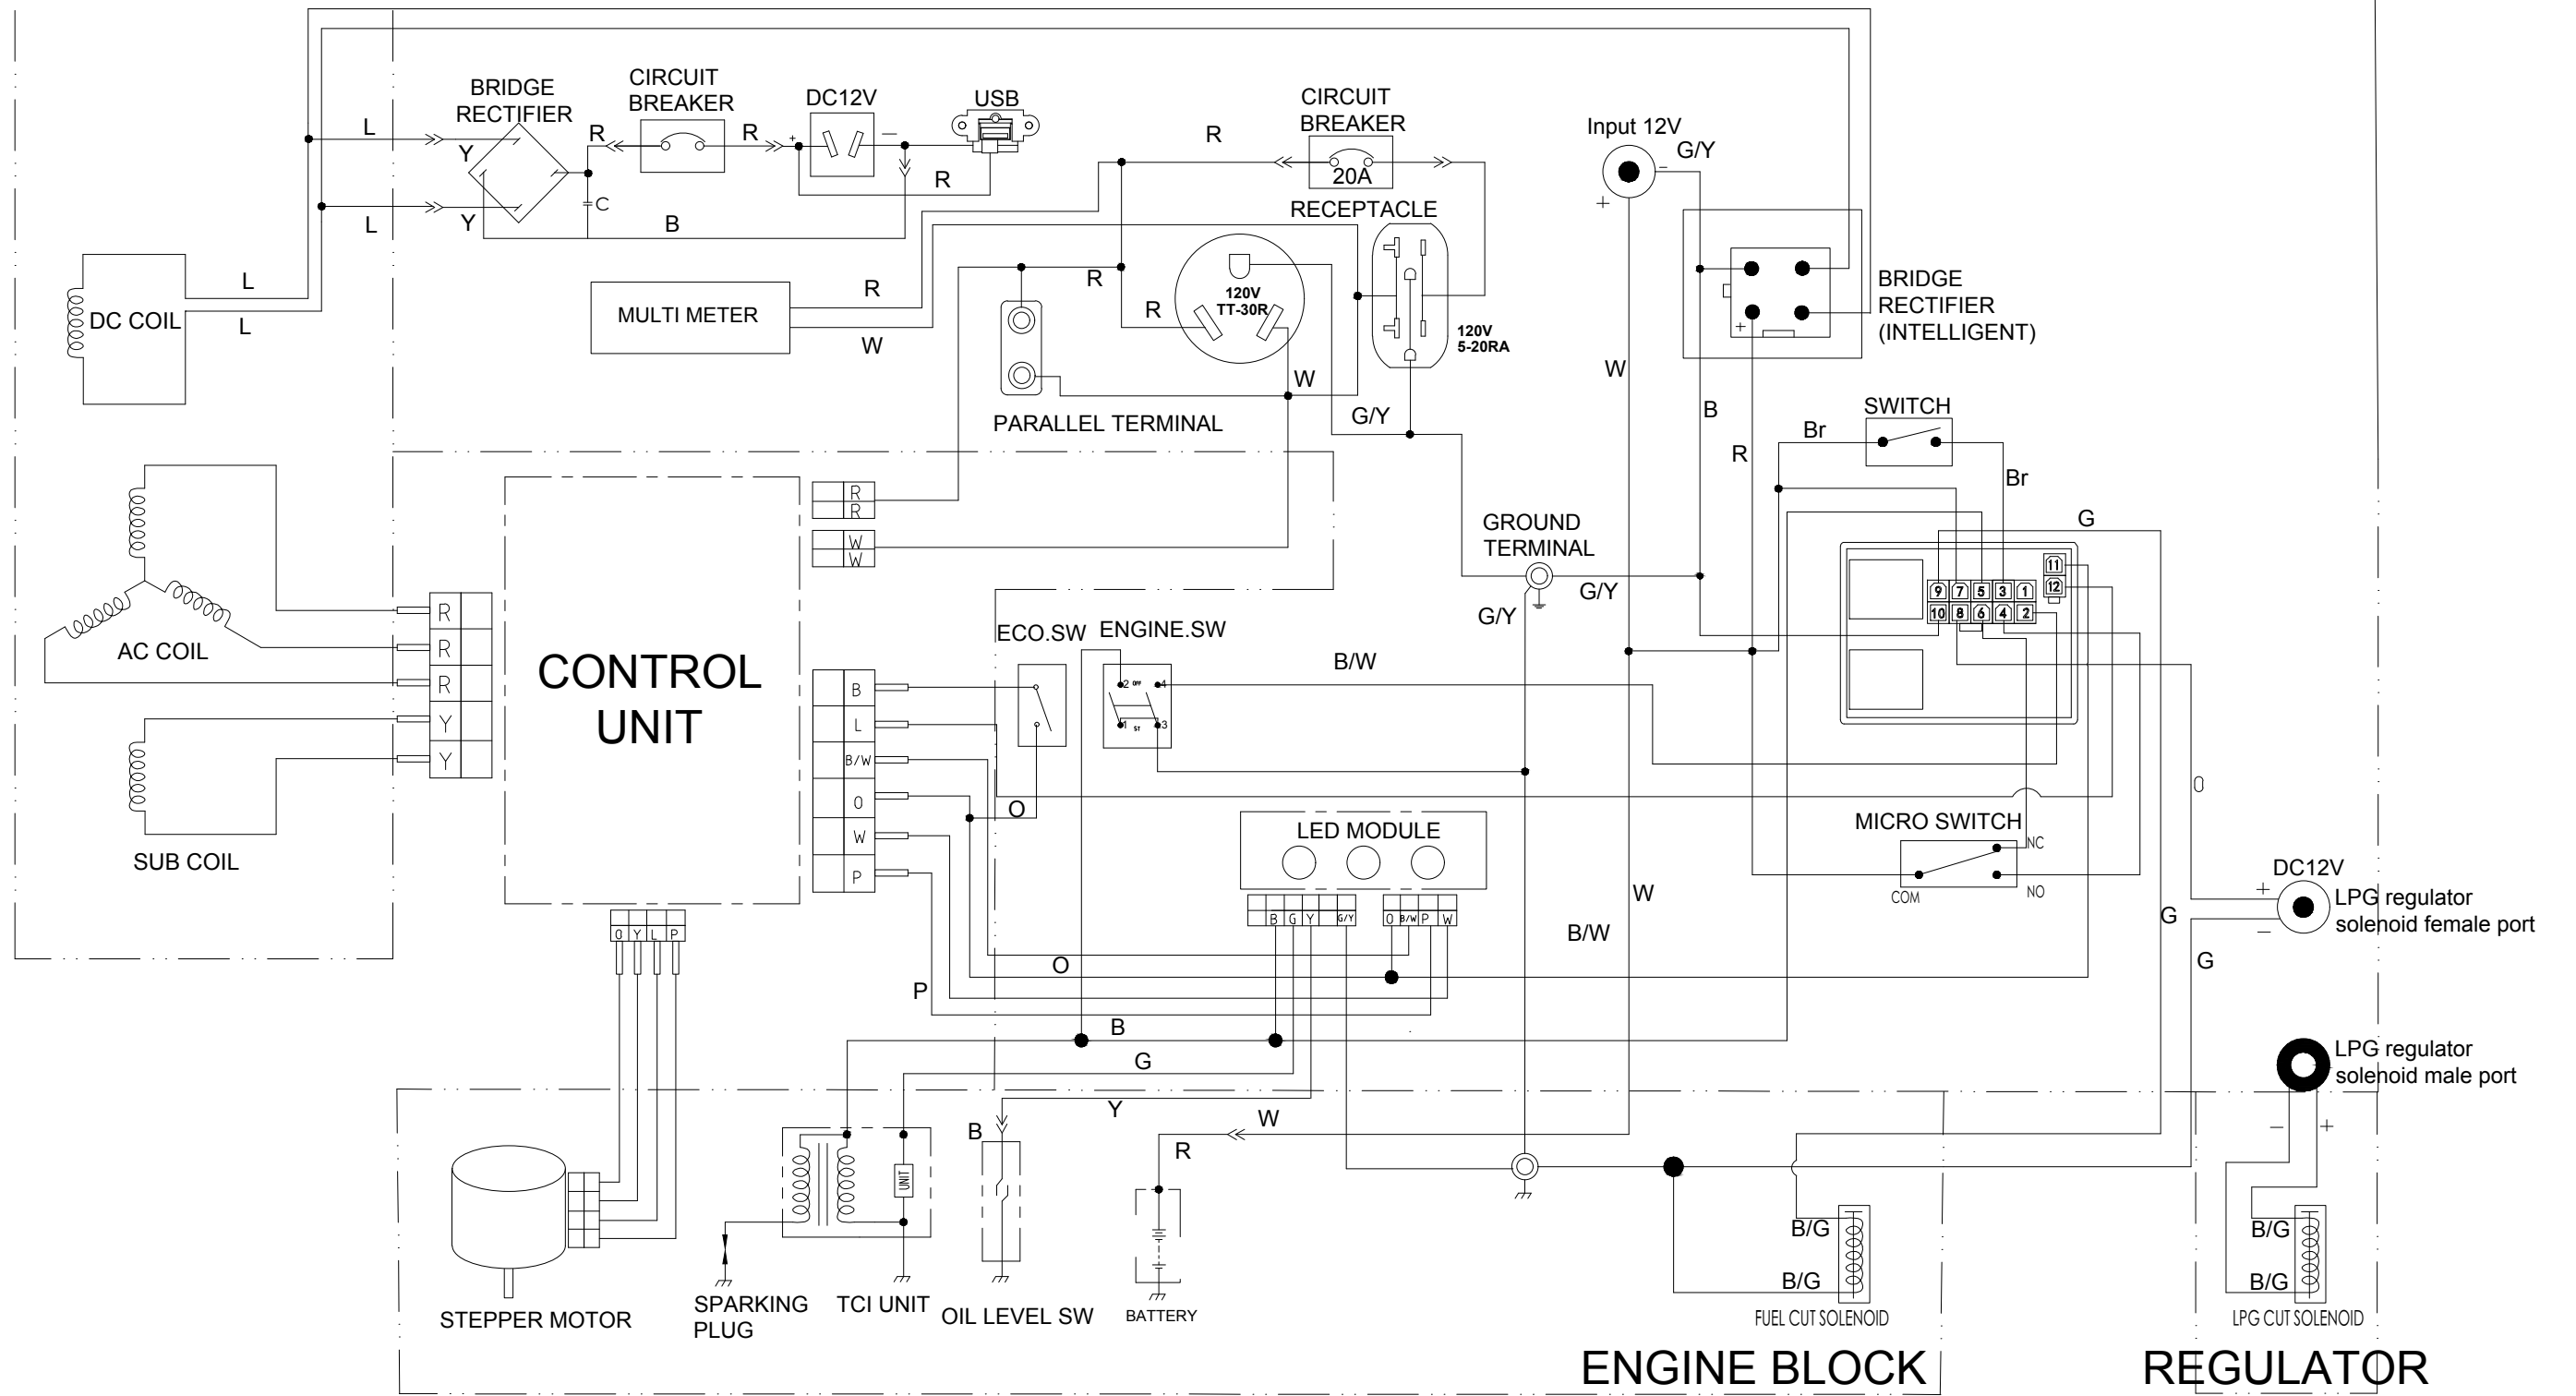

ALTERNATOR

CONTROL BOX BLOCK

ENGINE SWITCH

	1	2	3	4
ON				
OFF	○	○	○	○