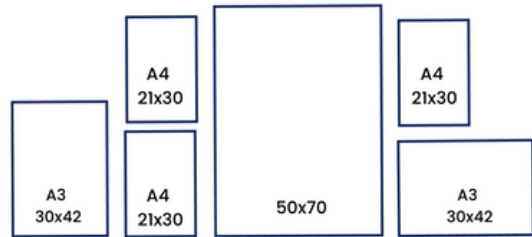

Gallery Wall Template

www.beautifulhomedecor.com.au

Size of gallery (Approx) 120cm W x 70cm High
Remember to add the spaces between the artwork

Gallery Wall Template

www.beautifulhomedecor.com.au

Size of gallery (Approx) 131 cm W x 70cm H
Remember to add on the spaces between the artwork

Gallery Wall Template

www.beautifulhomedecor.com.au

Size of gallery (Approx) 140cm W x 84cm H
Remember to add the spaces between the artwork

Gallery Wall Template

www.beautifulhomedecor.com.au

Size of artwork gallery (Approx) 131cm W x 70cm H
Remember to add on the space between the artwork

Gallery Wall Template

www.beautifulhomedecor.com.au

Size of gallery (Approx) 234cm W x 210cm H
Remember to add on the spaces between the artwork

Gallery Wall Template

www.beautifulhomedecor.com.au

Size of gallery (Approx) 230cm W x 142 cm H
Remember to add on the spaces between the artwork

Gallery Wall Template

www.beautifulhomedecor.com.au

Size of gallery (Approx) 150cm W x 120cm H
Remember to add on the spaces between the artwork

Gallery Wall Template

www.beautifulhomedecor.com.au

Size of gallery (Approx) 150cm W x 84cm H
Remember to add on the spaces between the artwork