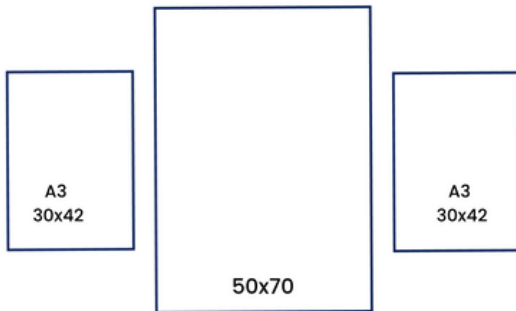

Gallery Wall Template

www.beautifulhomedecor.com.au

Size of gallery (Approx) 240cm W x 190cm H
Remember to add on the spaces between the artwork

Gallery Wall Template

www.beautifulhomedecor.com.au

Size of gallery (Approx) 280cm W x 200cm H
Remember to add on the spaces between the artwork

Gallery Wall Template

www.beautifulhomedecor.com.au

Size of gallery (Approx) 150cm W x 112cm H
Remember to add on the spaces between the artwork

Gallery Wall Template

www.beautifulhomedecor.com.au

Size of gallery (Approx) 90cm W x 65cm H
Remember to add on the spaces between the artwork

Gallery Wall Template

www.beautifulhomedecor.com.au

Size of gallery (Approx) 150cm W x 70cm H
Remember to add on the spaces between the artwork

Gallery Wall Template

www.beautifulhomedecor.com.au

Size of gallery (Approx) 162cm W x 112cm H
Remember to add on the spaces between the artwork

Gallery Wall Template

www.beautifulhomedecor.com.au

Size of gallery (Approx) 110cm W x 70cm H
Remember to add on the spaces between the artwork

Gallery Wall Template

www.beautifulhomedecor.com.au

Size of gallery (Approx) 110cm W x 84cm H
Remember to add on the spaces between the artwork