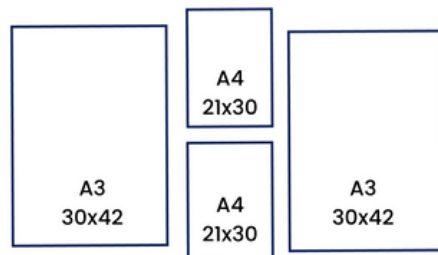

Gallery Wall Template

www.beautifulhomedecor.com.au

Size of gallery (Approx) 190cm W x 175cm H
Remember to add on the spaces between the artwork

Gallery Wall Template

www.beautifulhomedecor.com.au

Size of gallery (Approx) 225cm W x 170cm H
Remember to add on the spaces between the artwork

Gallery Wall Template

www.beautifulhomedecor.com.au

Size of gallery (Approx) 240cm W x 190cm H
Remember to add on the spaces between the artwork

Gallery Wall Template

www.beautifulhomedecor.com.au

Size of gallery (Approx) 280cm W x 200cm H
Remember to add on the spaces between the artwork

Gallery Wall Template

www.beautifulhomedecor.com.au

Size of gallery (Approx) 150cm W x 112cm H
Remember to add on the spaces between the artwork

Gallery Wall Template

www.beautifulhomedecor.com.au

Size of gallery (Approx) 90cm W x 65cm H
Remember to add on the spaces between the artwork

Gallery Wall Template

www.beautifulhomedecor.com.au

Size of gallery (Approx) 150cm W x 70cm H
Remember to add on the spaces between the artwork

Gallery Wall Template

www.beautifulhomedecor.com.au

Size of gallery (Approx) 162cm W x 112cm H
Remember to add on the spaces between the artwork