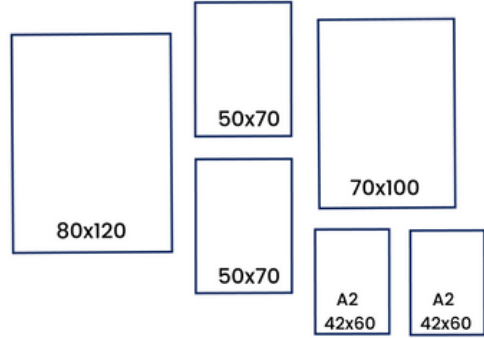

Gallery Wall Template

www.beautifulhomedecor.com.au

Size of gallery (Approx) 112cm W x 90cm H
Remember to add on the spaces between the artwork

Gallery Wall Template

www.beautifulhomedecor.com.au

Size of gallery (Approx) 130cm W x 84cm H
Remember to add on the spaces between the artwork

Gallery Wall Template

www.beautifulhomedecor.com.au

Size of gallery (Approx) 174cm W x 127 cm H
Remember to add on the spaces between the artwork.

Gallery Wall Template

www.beautifulhomedecor.com.au

Size of gallery (Approx) 144cm W x 132cm H
Remember to add on the spaces between the artwork

Gallery Wall Template

www.beautifulhomedecor.com.au

Size of gallery (Approx) 190cm W x 175cm H
Remember to add on the spaces between the artwork

Gallery Wall Template

www.beautifulhomedecor.com.au

Size of gallery (Approx) 225cm W x 170cm H
Remember to add on the spaces between the artwork

Gallery Wall Template

www.beautifulhomedecor.com.au

Size of gallery (Approx) 240cm W x 190cm H
Remember to add on the spaces between the artwork

Gallery Wall Template

www.beautifulhomedecor.com.au

Size of gallery (Approx) 280cm W x 200cm H
Remember to add on the spaces between the artwork