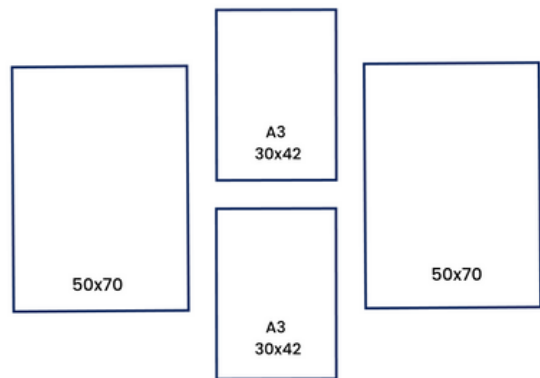

Gallery Wall Template

www.beautifulhomedecor.com.au

Size of gallery (Approx) 234cm W x 210cm H
Remember to add on the spaces between the artwork

Gallery Wall Template

www.beautifulhomedecor.com.au

Size of gallery (Approx) 230cm W x 142 cm H
Remember to add on the spaces between the artwork

Gallery Wall Template

www.beautifulhomedecor.com.au

Size of gallery (Approx) 150cm W x 120cm H
Remember to add on the spaces between the artwork

Gallery Wall Template

www.beautifulhomedecor.com.au

Size of gallery (Approx) 150cm W x 84cm H
Remember to add on the spaces between the artwork

Gallery Wall Template

www.beautifulhomedecor.com.au

Size of gallery (Approx) 112cm W x 90cm H
Remember to add on the spaces between the artwork

Gallery Wall Template

www.beautifulhomedecor.com.au

Size of gallery (Approx) 130cm W x 84cm H
Remember to add on the spaces between the artwork

Gallery Wall Template

www.beautifulhomedecor.com.au

Size of gallery (Approx) 174cm W x 127 cm H
Remember to add on the spaces between the artwork.

Gallery Wall Template

www.beautifulhomedecor.com.au

Size of gallery (Approx) 144cm W x 132cm H
Remember to add on the spaces between the artwork