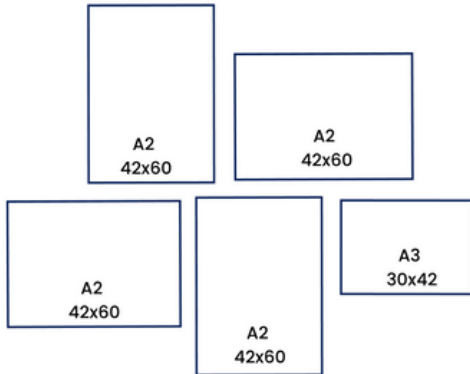

Gallery Wall Template

www.beautifulhomedecor.com.au

Size of gallery (Approx) 120cm W x 70cm High
Remember to add the spaces between the artwork

Gallery Wall Template

www.beautifulhomedecor.com.au

Size of gallery (Approx) 131 cm W x 70cm H
Remember to add on the spaces between the artwork

Gallery Wall Template

www.beautifulhomedecor.com.au

Size of gallery (Approx) 140cm W x 84cm H
Remember to add the spaces between the artwork

Gallery Wall Template

www.beautifulhomedecor.com.au

Size of artwork gallery (Approx) 131cm W x 70cm H
Remember to add on the space between the artwork

Gallery Wall Template

www.beautifulhomedecor.com.au

Size of gallery (Approx) 234cm W x 210cm H
Remember to add on the spaces between the artwork

Gallery Wall Template

www.beautifulhomedecor.com.au

Size of gallery (Approx) 230cm W x 142 cm H
Remember to add on the spaces between the artwork

Gallery Wall Template

www.beautifulhomedecor.com.au

Size of gallery (Approx) 150cm W x 120cm H
Remember to add on the spaces between the artwork

Gallery Wall Template

www.beautifulhomedecor.com.au

Size of gallery (Approx) 150cm W x 84cm H
Remember to add on the spaces between the artwork