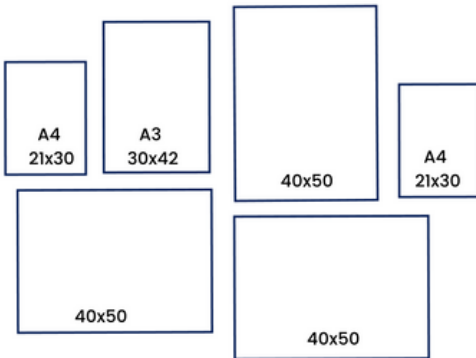

Gallery Wall Template

www.beautifulhomedecor.com.au

Size of gallery (Approx) 234cm W x 210cm H
Remember to add on the spaces between the artwork

Gallery Wall Template

www.beautifulhomedecor.com.au

Size of gallery (Approx) 230cm W x 142 cm H
Remember to add on the spaces between the artwork

Gallery Wall Template

www.beautifulhomedecor.com.au

Size of gallery (Approx) 150cm W x 120cm H
Remember to add on the spaces between the artwork

Gallery Wall Template

www.beautifulhomedecor.com.au

Size of gallery (Approx) 150cm W x 84cm H
Remember to add on the spaces between the artwork

Gallery Wall Template

www.beautifulhomedecor.com.au

Size of gallery (Approx) 112cm W x 90cm H
Remember to add on the spaces between the artwork

Gallery Wall Template

www.beautifulhomedecor.com.au

Size of gallery (Approx) 130cm W x 84cm H
Remember to add on the spaces between the artwork

Gallery Wall Template

www.beautifulhomedecor.com.au

Size of gallery (Approx) 174cm W x 127 cm H
Remember to add on the spaces between the artwork.

Gallery Wall Template

www.beautifulhomedecor.com.au

Size of gallery (Approx) 144cm W x 132cm H
Remember to add on the spaces between the artwork