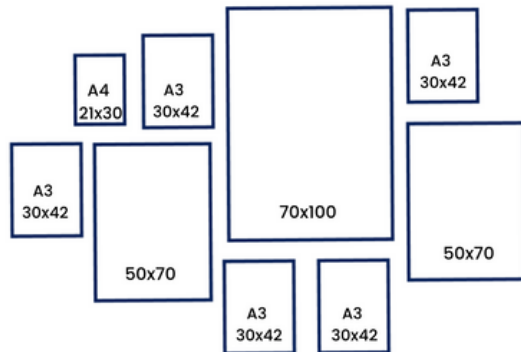

Gallery Wall Template

www.beautifulhomedecor.com.au

Size of gallery (Approx) 140cm W x 84cm H
Remember to add the spaces between the artwork

Gallery Wall Template

www.beautifulhomedecor.com.au

Size of artwork gallery (Approx) 131cm W x 70cm H
Remember to add on the space between the artwork

Gallery Wall Template

www.beautifulhomedecor.com.au

Size of gallery (Approx) 234cm W x 210cm H
Remember to add on the spaces between the artwork

Gallery Wall Template

www.beautifulhomedecor.com.au

Size of gallery (Approx) 230cm W x 142 cm H
Remember to add on the spaces between the artwork

Gallery Wall Template

www.beautifulhomedecor.com.au

Size of gallery (Approx) 150cm W x 120cm H
Remember to add on the spaces between the artwork

Gallery Wall Template

www.beautifulhomedecor.com.au

Size of gallery (Approx) 150cm W x 84cm H
Remember to add on the spaces between the artwork

Gallery Wall Template

www.beautifulhomedecor.com.au

Size of gallery (Approx) 112cm W x 90cm H
Remember to add on the spaces between the artwork

Gallery Wall Template

www.beautifulhomedecor.com.au

Size of gallery (Approx) 130cm W x 84cm H
Remember to add on the spaces between the artwork