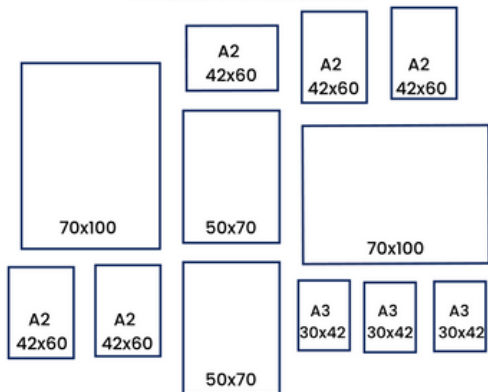

Gallery Wall Template

www.beautifulhomedecor.com.au

Size of gallery (Approx) 120cm W x 70cm High
Remember to add the spaces between the artwork

Gallery Wall Template

www.beautifulhomedecor.com.au

Size of gallery (Approx) 131 cm W x 70cm H
Remember to add on the spaces between the artwork

Gallery Wall Template

www.beautifulhomedecor.com.au

Size of gallery (Approx) 140cm W x 84cm H
Remember to add the spaces between the artwork

Gallery Wall Template

www.beautifulhomedecor.com.au

Size of artwork gallery (Approx) 131cm W x 70cm H
Remember to add on the space between the artwork

Gallery Wall Template

www.beautifulhomedecor.com.au

Size of gallery (Approx) 234cm W x 210cm H
Remember to add on the spaces between the artwork

Gallery Wall Template

www.beautifulhomedecor.com.au

Size of gallery (Approx) 230cm W x 142 cm H
Remember to add on the spaces between the artwork

Gallery Wall Template

www.beautifulhomedecor.com.au

Size of gallery (Approx) 150cm W x 120cm H
Remember to add on the spaces between the artwork

Gallery Wall Template

www.beautifulhomedecor.com.au

Size of gallery (Approx) 150cm W x 84cm H
Remember to add on the spaces between the artwork