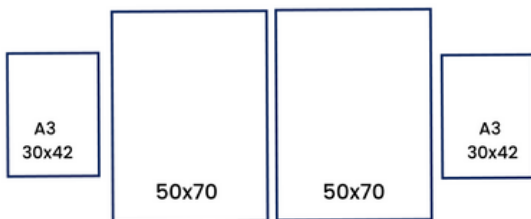

Gallery Wall Template

www.beautifulhomedecor.com.au

Size of gallery (Approx) 150cm W x 112cm H
Remember to add on the spaces between the artwork

Gallery Wall Template

www.beautifulhomedecor.com.au

Size of gallery (Approx) 90cm W x 65cm H
Remember to add on the spaces between the artwork

Gallery Wall Template

www.beautifulhomedecor.com.au

Size of gallery (Approx) 150cm W x 70cm H
Remember to add on the spaces between the artwork

Gallery Wall Template

www.beautifulhomedecor.com.au

Size of gallery (Approx) 162cm W x 112cm H
Remember to add on the spaces between the artwork

Gallery Wall Template

www.beautifulhomedecor.com.au

Size of gallery (Approx) 110cm W x 70cm H
Remember to add on the spaces between the artwork

Gallery Wall Template

www.beautifulhomedecor.com.au

Size of gallery (Approx) 110cm W x 84cm H
Remember to add on the spaces between the artwork

Gallery Wall Template

www.beautifulhomedecor.com.au

Size of gallery (Approx) 160cm W x 70cm H
Remember to add on the spaces between the artwork

Use the templates as inspiration and change the sizes to suit your wall space.