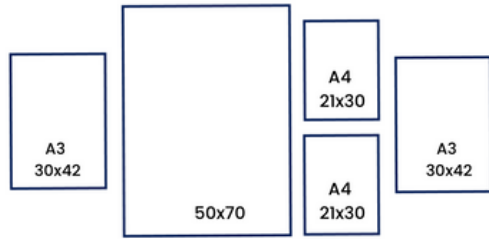

Gallery Wall Template

www.beautifulhomedecor.com.au

Size of gallery (Approx) 120cm W x 70cm High
Remember to add the spaces between the artwork

Gallery Wall Template

www.beautifulhomedecor.com.au

Size of gallery (Approx) 131 cm W x 70cm H
Remember to add on the spaces between the artwork

Gallery Wall Template

www.beautifulhomedecor.com.au

Size of gallery (Approx) 140cm W x 84cm H
Remember to add the spaces between the artwork

Gallery Wall Template

www.beautifulhomedecor.com.au

Size of artwork gallery (Approx) 131cm W x 70cm H
Remember to add on the space between the artwork

Gallery Wall Template

www.beautifulhomedecor.com.au

Size of gallery (Approx) 234cm W x 210cm H
Remember to add on the spaces between the artwork

Gallery Wall Template

www.beautifulhomedecor.com.au

Size of gallery (Approx) 230cm W x 142 cm H
Remember to add on the spaces between the artwork

Gallery Wall Template

www.beautifulhomedecor.com.au

Size of gallery (Approx) 150cm W x 120cm H
Remember to add on the spaces between the artwork

Gallery Wall Template

www.beautifulhomedecor.com.au

Size of gallery (Approx) 150cm W x 84cm H
Remember to add on the spaces between the artwork