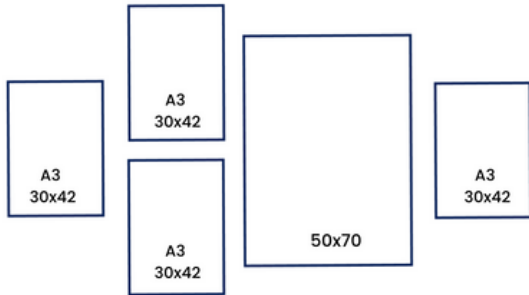

Gallery Wall Template

www.beautifulhomedecor.com.au

Size of gallery (Approx) 120cm W x 70cm High
Remember to add the spaces between the artwork

Gallery Wall Template

www.beautifulhomedecor.com.au

Size of gallery (Approx) 131 cm W x 70cm H
Remember to add on the spaces between the artwork

Gallery Wall Template

www.beautifulhomedecor.com.au

Size of gallery (Approx) 140cm W x 84cm H
Remember to add the spaces between the artwork

Gallery Wall Template

www.beautifulhomedecor.com.au

Size of artwork gallery (Approx) 131cm W x 70cm H
Remember to add on the space between the artwork

Gallery Wall Template

www.beautifulhomedecor.com.au

Size of gallery (Approx) 234cm W x 210cm H
Remember to add on the spaces between the artwork

Gallery Wall Template

www.beautifulhomedecor.com.au

Size of gallery (Approx) 230cm W x 142 cm H
Remember to add on the spaces between the artwork

Gallery Wall Template

www.beautifulhomedecor.com.au

Size of gallery (Approx) 150cm W x 120cm H
Remember to add on the spaces between the artwork

Gallery Wall Template

www.beautifulhomedecor.com.au

Size of gallery (Approx) 150cm W x 84cm H
Remember to add on the spaces between the artwork