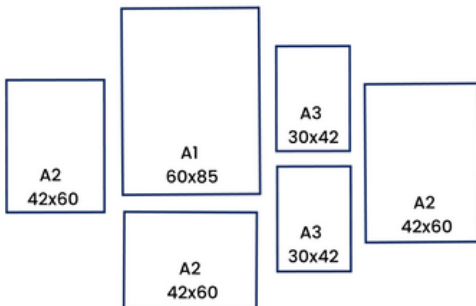

Gallery Wall Template

www.beautifulhomedecor.com.au

Size of gallery (Approx) 150cm W x 120cm H
Remember to add on the spaces between the artwork

Gallery Wall Template

www.beautifulhomedecor.com.au

Size of gallery (Approx) 150cm W x 84cm H
Remember to add on the spaces between the artwork

Gallery Wall Template

www.beautifulhomedecor.com.au

Size of gallery (Approx) 112cm W x 90cm H
Remember to add on the spaces between the artwork

Gallery Wall Template

www.beautifulhomedecor.com.au

Size of gallery (Approx) 130cm W x 84cm H
Remember to add on the spaces between the artwork

Gallery Wall Template

www.beautifulhomedecor.com.au

Size of gallery (Approx) 174cm W x 127 cm H
Remember to add on the spaces between the artwork.

Gallery Wall Template

www.beautifulhomedecor.com.au

Size of gallery (Approx) 144cm W x 132cm H
Remember to add on the spaces between the artwork

Gallery Wall Template

www.beautifulhomedecor.com.au

Size of gallery (Approx) 190cm W x 175cm H
Remember to add on the spaces between the artwork

Gallery Wall Template

www.beautifulhomedecor.com.au

Size of gallery (Approx) 225cm W x 170cm H
Remember to add on the spaces between the artwork