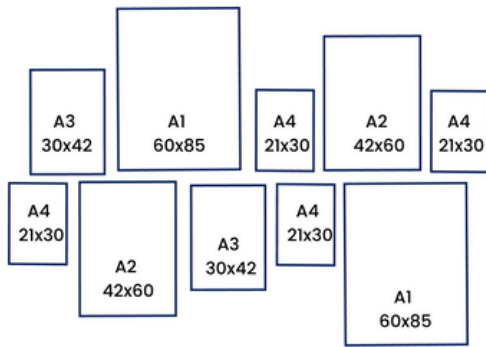

Gallery Wall Template

www.beautifulhomedecor.com.au

Size of gallery (Approx) 150cm W x 120cm H
Remember to add on the spaces between the artwork

Gallery Wall Template

www.beautifulhomedecor.com.au

Size of gallery (Approx) 150cm W x 84cm H
Remember to add on the spaces between the artwork

Gallery Wall Template

www.beautifulhomedecor.com.au

Size of gallery (Approx) 112cm W x 90cm H
Remember to add on the spaces between the artwork

Gallery Wall Template

www.beautifulhomedecor.com.au

Size of gallery (Approx) 130cm W x 84cm H
Remember to add on the spaces between the artwork

Gallery Wall Template

www.beautifulhomedecor.com.au

Size of gallery (Approx) 174cm W x 127 cm H
Remember to add on the spaces between the artwork.

Gallery Wall Template

www.beautifulhomedecor.com.au

Size of gallery (Approx) 144cm W x 132cm H
Remember to add on the spaces between the artwork

Gallery Wall Template

www.beautifulhomedecor.com.au

Size of gallery (Approx) 190cm W x 175cm H
Remember to add on the spaces between the artwork

Gallery Wall Template

www.beautifulhomedecor.com.au

Size of gallery (Approx) 225cm W x 170cm H
Remember to add on the spaces between the artwork