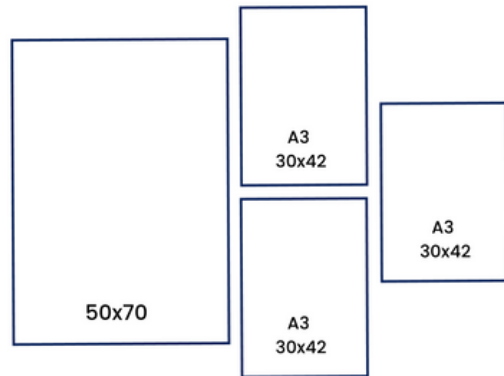

Gallery Wall Template

www.beautifulhomedecor.com.au

Size of gallery (Approx) 150cm W x 112cm H
Remember to add on the spaces between the artwork

Gallery Wall Template

www.beautifulhomedecor.com.au

Size of gallery (Approx) 90cm W x 65cm H
Remember to add on the spaces between the artwork

Gallery Wall Template

www.beautifulhomedecor.com.au

Size of gallery (Approx) 150cm W x 70cm H
Remember to add on the spaces between the artwork

Gallery Wall Template

www.beautifulhomedecor.com.au

Size of gallery (Approx) 162cm W x 112cm H
Remember to add on the spaces between the artwork

Gallery Wall Template

www.beautifulhomedecor.com.au

Size of gallery (Approx) 110cm W x 70cm H
Remember to add on the spaces between the artwork

Gallery Wall Template

www.beautifulhomedecor.com.au

Size of gallery (Approx) 110cm W x 84cm H
Remember to add on the spaces between the artwork

Gallery Wall Template

www.beautifulhomedecor.com.au

Size of gallery (Approx) 160cm W x 70cm H
Remember to add on the spaces between the artwork

Use the templates as inspiration and change the sizes to suit your wall space.