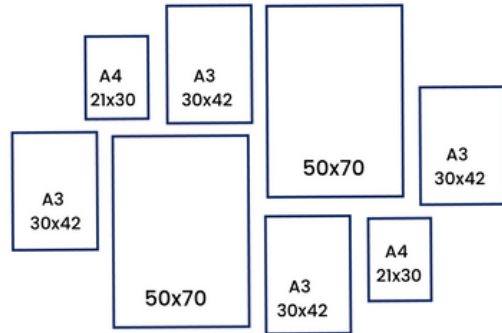

Gallery Wall Template

www.beautifulhomedecor.com.au

Size of gallery (Approx) 240cm W x 190cm H
Remember to add on the spaces between the artwork

Gallery Wall Template

www.beautifulhomedecor.com.au

Size of gallery (Approx) 280cm W x 200cm H
Remember to add on the spaces between the artwork

Gallery Wall Template

www.beautifulhomedecor.com.au

Size of gallery (Approx) 150cm W x 112cm H
Remember to add on the spaces between the artwork

Gallery Wall Template

www.beautifulhomedecor.com.au

Size of gallery (Approx) 90cm W x 65cm H
Remember to add on the spaces between the artwork

Gallery Wall Template

www.beautifulhomedecor.com.au

Size of gallery (Approx) 150cm W x 70cm H
Remember to add on the spaces between the artwork

Gallery Wall Template

www.beautifulhomedecor.com.au

Size of gallery (Approx) 162cm W x 112cm H
Remember to add on the spaces between the artwork

Gallery Wall Template

www.beautifulhomedecor.com.au

Size of gallery (Approx) 110cm W x 70cm H
Remember to add on the spaces between the artwork

Gallery Wall Template

www.beautifulhomedecor.com.au

Size of gallery (Approx) 110cm W x 84cm H
Remember to add on the spaces between the artwork