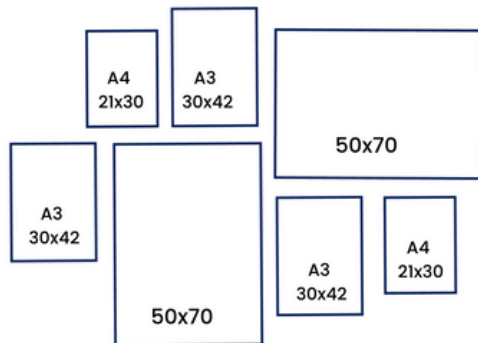

Gallery Wall Template

www.beautifulhomedecor.com.au

Size of gallery (Approx) 174cm W x 127 cm H
Remember to add on the spaces between the artwork.

Gallery Wall Template

www.beautifulhomedecor.com.au

Size of gallery (Approx) 144cm W x 132cm H
Remember to add on the spaces between the artwork

Gallery Wall Template

www.beautifulhomedecor.com.au

Size of gallery (Approx) 190cm W x 175cm H
Remember to add on the spaces between the artwork

Gallery Wall Template

www.beautifulhomedecor.com.au

Size of gallery (Approx) 225cm W x 170cm H
Remember to add on the spaces between the artwork

Gallery Wall Template

www.beautifulhomedecor.com.au

Size of gallery (Approx) 240cm W x 190cm H
Remember to add on the spaces between the artwork

Gallery Wall Template

www.beautifulhomedecor.com.au

Size of gallery (Approx) 280cm W x 200cm H
Remember to add on the spaces between the artwork

Gallery Wall Template

www.beautifulhomedecor.com.au

Size of gallery (Approx) 150cm W x 112cm H
Remember to add on the spaces between the artwork

Gallery Wall Template

www.beautifulhomedecor.com.au

Size of gallery (Approx) 90cm W x 65cm H
Remember to add on the spaces between the artwork