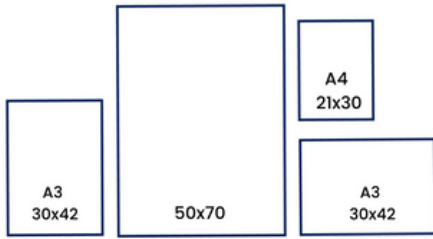

Gallery Wall Template

www.beautifulhomedecor.com.au

Size of gallery (Approx) 120cm W x 70cm High
Remember to add the spaces between the artwork

Gallery Wall Template

www.beautifulhomedecor.com.au

Size of gallery (Approx) 131 cm W x 70cm H
Remember to add on the spaces between the artwork

Gallery Wall Template

www.beautifulhomedecor.com.au

Size of gallery (Approx) 140cm W x 84cm H
Remember to add the spaces between the artwork

Gallery Wall Template

www.beautifulhomedecor.com.au

Size of artwork gallery (Approx) 131cm W x 70cm H
Remember to add on the space between the artwork

Gallery Wall Template

www.beautifulhomedecor.com.au

Size of gallery (Approx) 234cm W x 210cm H
Remember to add on the spaces between the artwork

Gallery Wall Template

www.beautifulhomedecor.com.au

Size of gallery (Approx) 230cm W x 142 cm H
Remember to add on the spaces between the artwork

Gallery Wall Template

www.beautifulhomedecor.com.au

Size of gallery (Approx) 150cm W x 120cm H
Remember to add on the spaces between the artwork

Gallery Wall Template

www.beautifulhomedecor.com.au

Size of gallery (Approx) 150cm W x 84cm H
Remember to add on the spaces between the artwork