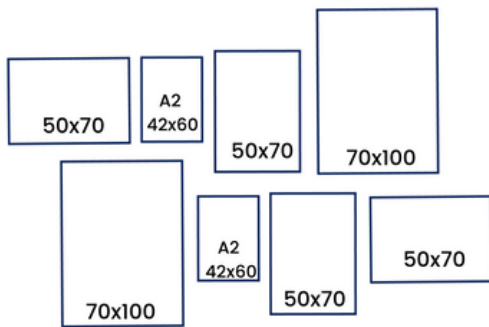

Gallery Wall Template

www.beautifulhomedecor.com.au

Size of gallery (Approx) 112cm W x 90cm H
Remember to add on the spaces between the artwork

Gallery Wall Template

www.beautifulhomedecor.com.au

Size of gallery (Approx) 130cm W x 84cm H
Remember to add on the spaces between the artwork

Gallery Wall Template

www.beautifulhomedecor.com.au

Size of gallery (Approx) 174cm W x 127 cm H
Remember to add on the spaces between the artwork.

Gallery Wall Template

www.beautifulhomedecor.com.au

Size of gallery (Approx) 144cm W x 132cm H
Remember to add on the spaces between the artwork

Gallery Wall Template

www.beautifulhomedecor.com.au

Size of gallery (Approx) 190cm W x 175cm H
Remember to add on the spaces between the artwork

Gallery Wall Template

www.beautifulhomedecor.com.au

Size of gallery (Approx) 225cm W x 170cm H
Remember to add on the spaces between the artwork

Gallery Wall Template

www.beautifulhomedecor.com.au

Size of gallery (Approx) 240cm W x 190cm H
Remember to add on the spaces between the artwork

Gallery Wall Template

www.beautifulhomedecor.com.au

Size of gallery (Approx) 280cm W x 200cm H
Remember to add on the spaces between the artwork