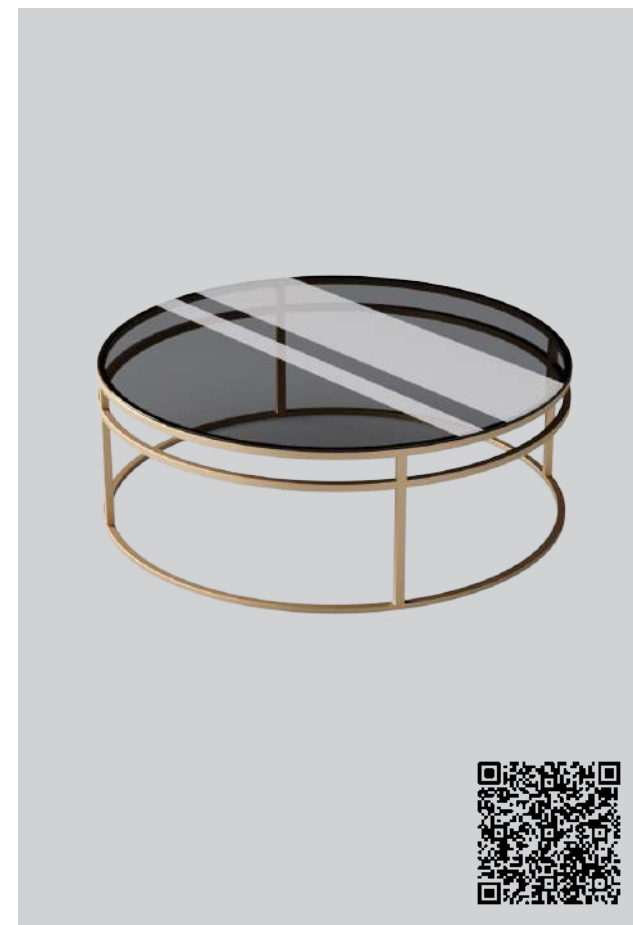

TEA TABLE

Articul: 155831

Height: 450cm
Width: 1400cm
Depth: 900cm

Countertop: wood | glass | stone
Legs: metal black | metal gold | metal silver
Other: Anything

TEA TABLE

Articul: 155832

Height: 350cm
Diametr: 900cm

Countertop: wood | glass | stone
Legs: metal black | metal gold | metal silver
Other: Anything

Hand Made
Dior
VANITY FAIR 100 YEARS

TEA TABLE

Articul: 155833

Height: 350cm
Diametr: 1100cm

Countertop: wood | glass | stone
Legs: metal black | metal gold | metal silver
Other: Anything