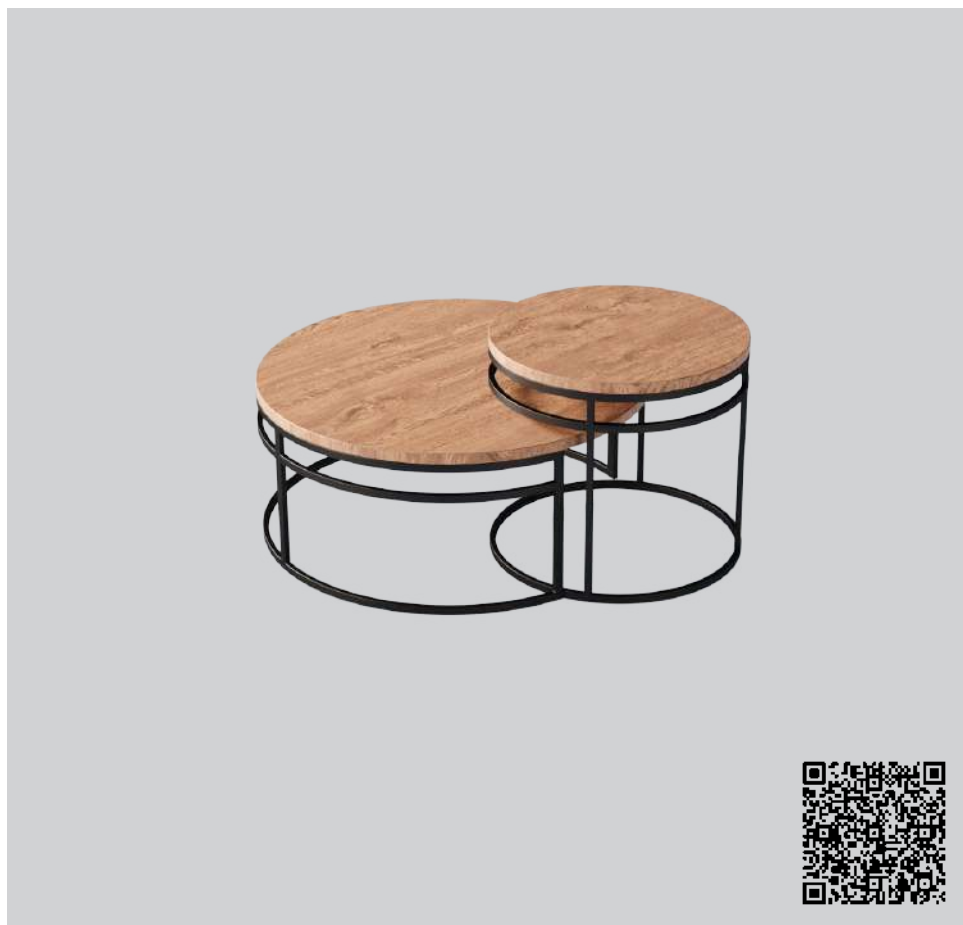

TEA TABLE

Articul: 155820

Height: 500cm
Diametr: 800cm

Countertop: wood | glass | stone
Legs: metal black | metal gold | metal silver
Other: Anything

TEA TABLE

Articul: 155821

Height: 400cm
Diametr: 700cm

Countertop: wood | glass | stone
Legs: metal black | metal gold | metal silver
Other: Anything

TEA TABLE

Articul: 155822

Height: 400cm
Width: 900cm
Depth: 700cm

Countertop: wood | glass | stone
Legs: metal black | metal gold | metal silver
Other: Anything

TEA TABLE

Articul: 155823

Height: 350cm
Diametr: 800cm