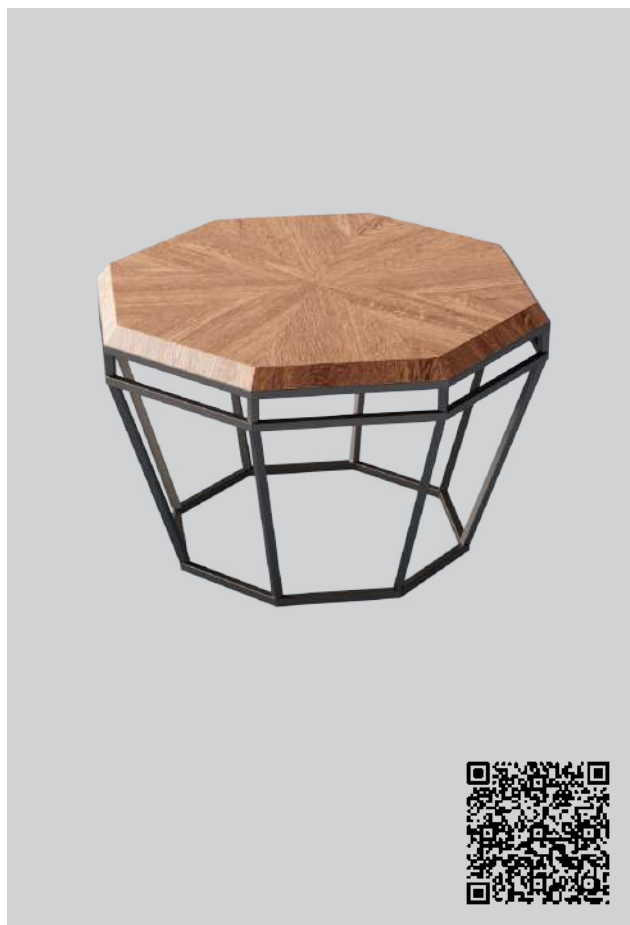

TEA TABLE

Articul: 155820

Height: 500cm
Diametr: 800cm

Countertop: wood | glass | stone
Legs: metal black | metal gold | metal silver
Other: Anything