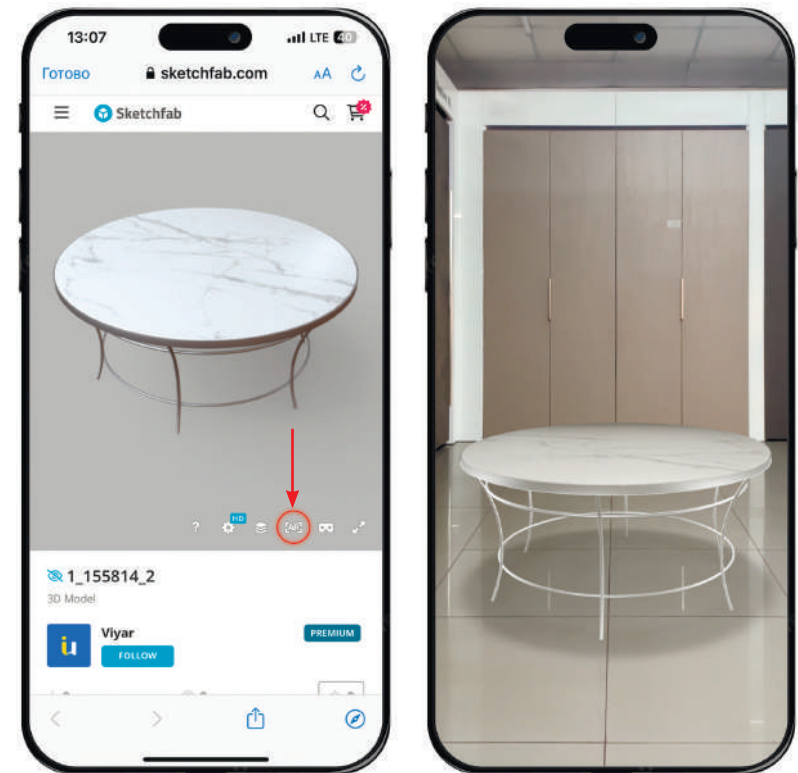

Instructions for viewing the model in AR:

1. Scan the QR code.
2. Click on the opened model and select the “AR” mode in the bottom right corner.
3. Move the camera to a free place in the room.
4. Move the model by moving your finger on the screen.
5. To zoom in or out on the model, spread two fingers apart or together.