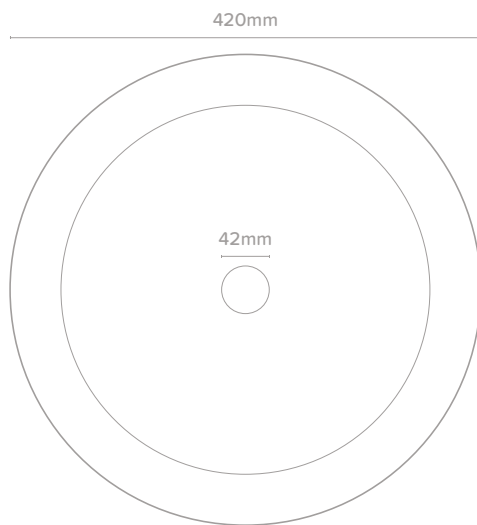

Millie Raw (formerly Malta)

When texture matters. The Millie Raw touches into a world of authenticity and beautiful imperfection.

PLAN VIEW

SECTION VIEW

SPECIFICATIONS

MATERIAL	UHP Concrete
FINISH	Matte / Low sheen. Finish is organic, muted, and has tonal variation in colour and finish.
WEIGHT	27kg
DIMENSIONS	H395mm x D415mm
BOWL CAPACITY	28.3 L
TAP HOLE	N/A
OVERFLOW AVAILABLE	N/A
WASTE RQD	Suits a standard 32mm. Waste not supplied by Nood Co.
WARRANTY	24 months
WASTE HOLE SIZE	42mm
WALL THICKNESS	29mm
WALL MOUNT	Basins are organic shaped in nature and may not sit perfectly against wall
ORIENTATION	Surface mount / Wall Mount