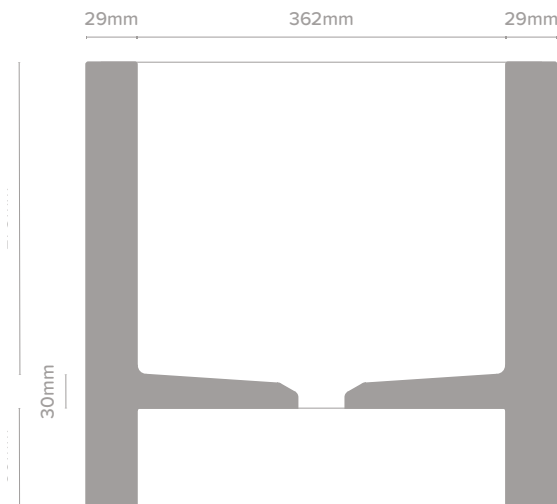

Millie Raw (formerly Malta)

When texture matters. The Millie Raw touches into a world of authenticity and beautiful imperfection.

PLAN VIEW

SECTION VIEW

SPECIFICATIONS

MATERIAL	UHP Concrete
FINISH	Matte / Low sheen. Finish is organic, muted, and has tonal variation in colour and finish.
WEIGHT	27kg
DIMENSIONS	H395mm x D415mm
BOWL CAPACITY	28.3 L
TAP HOLE	N/A
OVERFLOW AVAILABLE	N/A
WASTE RQD	Suits a standard 32mm. Waste not supplied by Nood Co.
WARRANTY	24 months
WASTE HOLE SIZE	42mm
WALL THICKNESS	29mm
WALL MOUNT	Basins are organic shaped in nature and may not sit perfectly against wall
ORIENTATION	Surface mount / Wall Mount

All dimensions are estimate. We suggest waiting until receiving Nood basins before cutting holes in cabinetry items. Colours of concrete may vary slightly.

AVAILABLE COLOURS