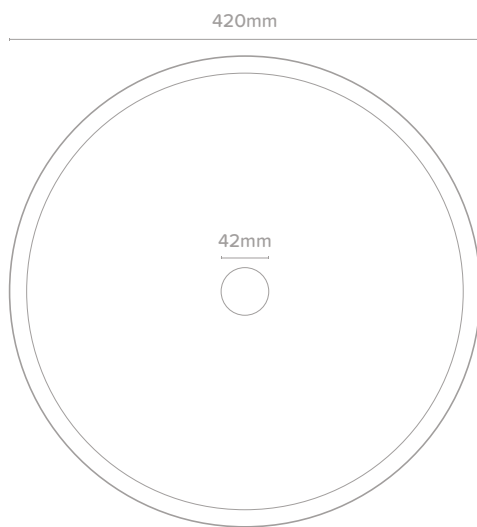

Millie (formerly Amalfi)

Sculptural and minimal, Millie sets a relaxed tone to your carefully curated bathroom space.

PLAN VIEW

SECTION VIEW

SPECIFICATIONS

MATERIAL	UHP Concrete
FINISH	Matte / Low sheen. Finish is organic, muted, and has tonal variation in colour and finish.
WEIGHT	24kg
DIMENSIONS	H395mm x D415mm
BOWL CAPACITY	34.5 L
TAP HOLE	N/A
OVERFLOW AVAILABLE	N/A
WASTE RQD	Suits a standard 32mm. Waste not supplied by Nood Co.
WARRANTY	24 months
WASTE HOLE SIZE	42mm
WALL THICKNESS	10mm
WALL MOUNT	Basins are organic shaped in nature and may not sit perfectly against wall
ORIENTATION	Surface mount / Wall Mount