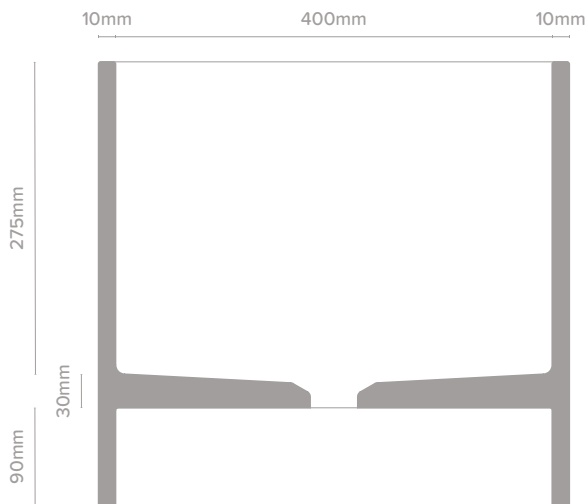

Millie (formerly Amalfi)

Sculptural and minimal, Millie sets a relaxed tone to your carefully curated bathroom space.

PLAN VIEW

SECTION VIEW

SPECIFICATIONS

MATERIAL	UHP Concrete
FINISH	Matte / Low sheen. Finish is organic, muted, and has tonal variation in colour and finish.
WEIGHT	24kg
DIMENSIONS	H395mm x D415mm
BOWL CAPACITY	34.5 L
TAP HOLE	N/A
OVERFLOW AVAILABLE	N/A
WASTE RQD	Suits a standard 32mm. Waste not supplied by Nood Co.
WARRANTY	24 months
WASTE HOLE SIZE	42mm
WALL THICKNESS	10mm
WALL MOUNT	Basins are organic shaped in nature and may not sit perfectly against wall
ORIENTATION	Surface mount / Wall Mount

All dimensions are estimate. We suggest waiting until receiving Nood basins before cutting holes in cabinetry items. Colours of concrete may vary slightly.

AVAILABLE COLOURS