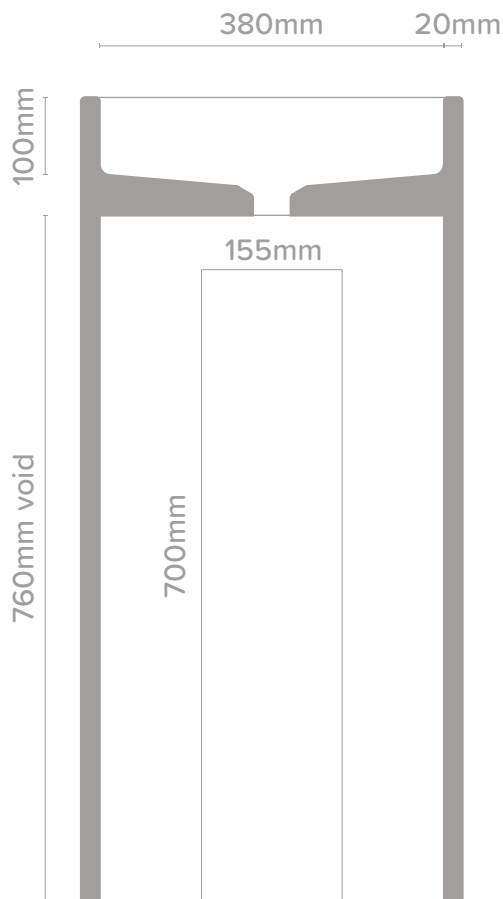

Luna (formerly Como)

A silky, freestanding statement, Luna's smooth single form and soft curves will bring a subtlety to your bathroom space.

PLAN VIEW

SECTION VIEW

SPECIFICATIONS

MATERIAL	UHP Concrete
FINISH	Matte / Low sheen. Finish is organic, muted, and has tonal variation in colour and finish.
WEIGHT	65kg
DIMENSIONS	H890mm x D420mm
BOWL CAPACITY	11.3 L
TAP HOLE	N/A
OVERFLOW AVAILABLE	N/A
WASTE RQD	Suits a standard 32mm. Waste not supplied by Nood Co.
WARRANTY	24 months
WASTE HOLE SIZE	42mm
WALL THICKNESS	20mm
OPTIONS	Shadowline base adjustable feet.
WALL HANG RQD	Basins are organic shaped in nature and may not sit perfectly against wall
ORIENTATION	Floor mount

All dimensions are estimate. We suggest waiting until receiving Nood basins before cutting holes in cabinetry items. Colours of concrete may vary slightly.

AVAILABLE COLOURS