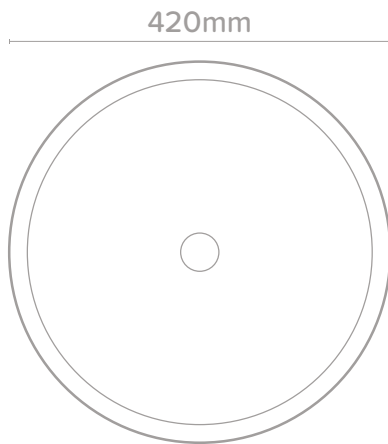

Luna (formerly Como)

A silky, freestanding statement, Luna's smooth single form and soft curves will bring a subtlety to your bathroom space.

PLAN VIEW

SECTION VIEW

SPECIFICATIONS

MATERIAL	UHP Concrete
FINISH	Matte / Low sheen. Finish is organic, muted, and has tonal variation in colour and finish.
WEIGHT	65kg
DIMENSIONS	H890mm x D420mm
BOWL CAPACITY	11.3 L
TAP HOLE	N/A
OVERFLOW AVAILABLE	N/A
WASTE RQD	Suits a standard 32mm. Waste not supplied by Nood Co.
WARRANTY	24 months
WASTE HOLE SIZE	42mm
WALL THICKNESS	20mm
OPTIONS	Shadowline base adjustable feet.
WALL HANG RQD	Basins are organic shaped in nature and may not sit perfectly against wall
ORIENTATION	Floor mount