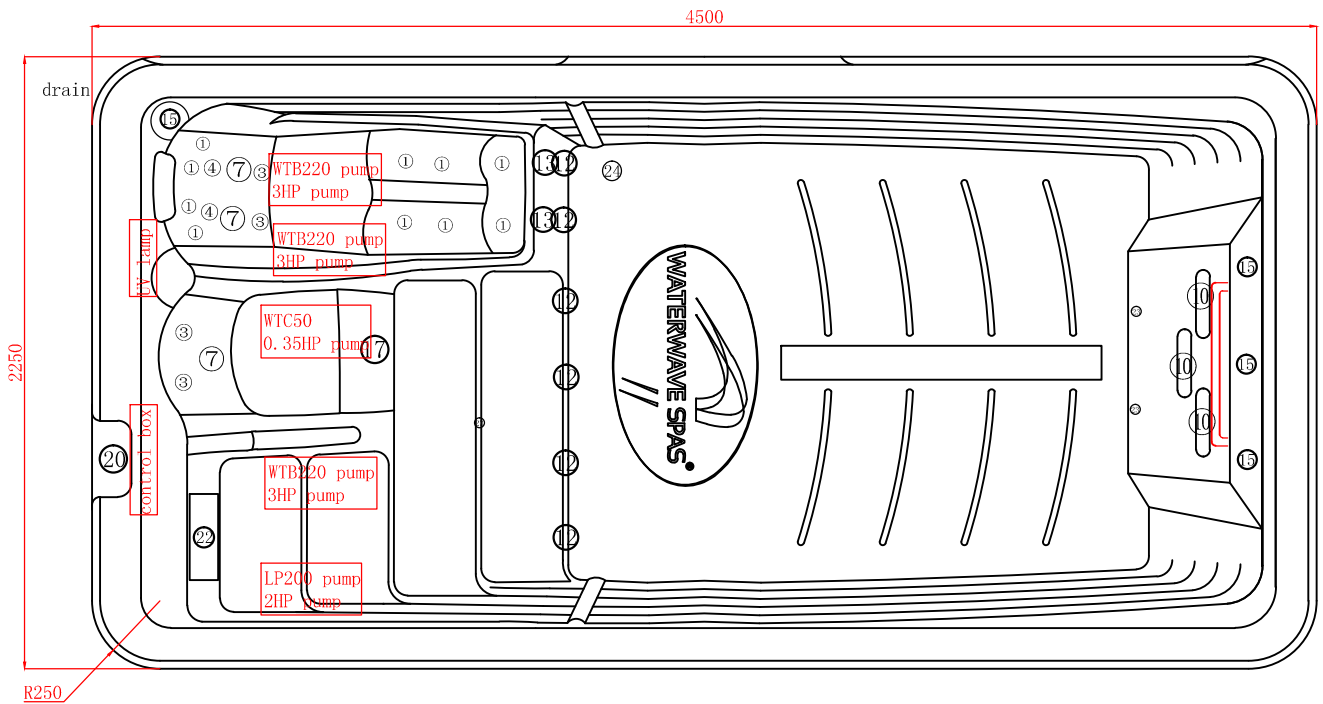

Dallas45

Product size: 4500x2250x1540mm

The cylinder surface

Rivers jet pen hole location map

Item	name	hole size	number	Item	name	hole size	number
1	2" directionel jet	ø38	10	2	2" rotate jet	ø38	0
3	2.5" directionel jet	ø44	4	4	2.5" double roto jet	ø44	2
5	3.5" directionel jet	ø55	0	6	3.5" roto jet	ø55	0
7	3.5" double roto jet	ø55	3	8	4" roto jet	ø65	0
9	4" double roto jet	ø65	0	10	rivers jet		4
11	5" multi-port double roto jet	ø95	0	12	3" suction	ø110	6
13	200GPM suction	ø85	2	14	drain (90GPM)	ø60	0
15	air regulator	ø44	5	16	water controler	ø56	0
17	LED light	ø95	1	18	Water diversion valve	ø80	0
19	aromatherapy	ø44	0	20	control panel	By request	1
21	filter	ø170	0	22	skimming tool	By request	1
23	cirulation jets	ø32	3	24	Dragon drain	ø30	1