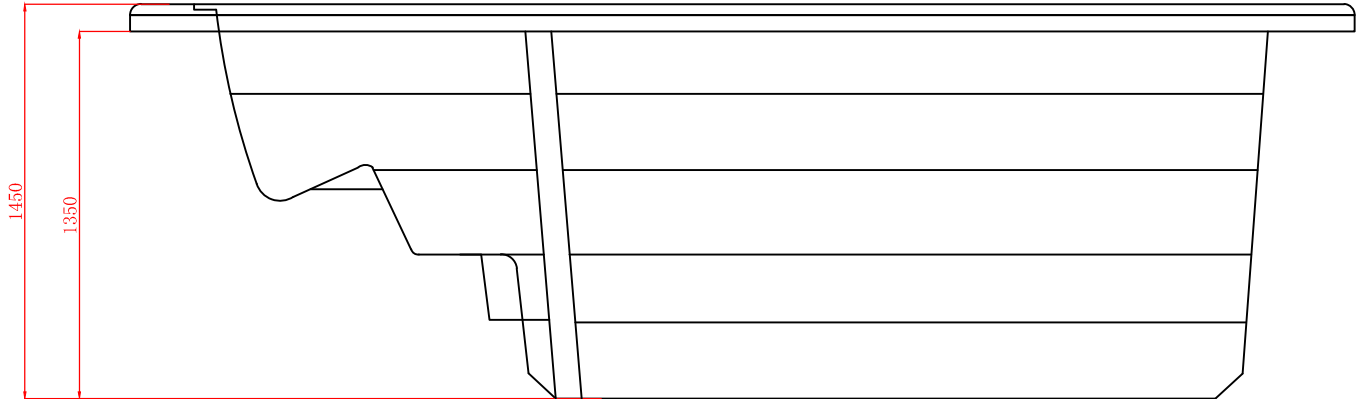

Dallas45

Product size: 4500x2250x1540mm

The cylinder surface

Rivers jet pen hole location map

Item	name	hole size	number	Item	name	hole size	number
1	2" directionel jet	ø38	10	2	2" rotate jet	ø38	0
3	2.5" directionel jet	ø44	4	4	2.5" double roto jet	ø44	2
5	3.5" directionel jet	ø55	0	6	3.5" roto jet	ø55	0
7	3.5" double roto jet	ø55	3	8	4" roto jet	ø65	0
9	4" double roto jet	ø65	0	10	rivers jet		4
11	5" multi-port double roto jet	ø95	0	12	3" suction	ø110	6
13	200GPM suction	ø85	2	14	drain (90GPM)	ø60	0
15	air regulator	ø44	5	16	water controler	ø56	0
17	LED light	ø95	1	18	Water diversion valve	ø80	0
19	aromatherapy	ø44	0	20	control panel	By request	1
21	filter	ø170	0	22	skimming tool	By request	1
23	cirulation jets	ø32	3	24	Dragon drain	ø30	1