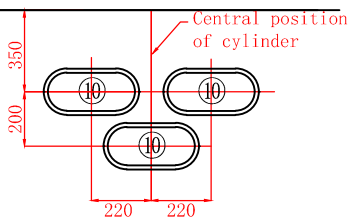

Dallas45

Product size: 4500x2250x1540mm

The cylinder surface

Rivers jet pen hole location map

Item	name	hole size	number	Item	name	hole size	number
1	2" directionel jet	ø38	10	2	2" rotate jet	ø38	0
3	2.5" directionel jet	ø44	4	4	2.5" double roto jet	ø44	2
5	3.5" directionel jet	ø55	0	6	3.5" roto jet	ø55	0
7	3.5" double roto jet	ø55	3	8	4" roto jet	ø65	0
9	4" double roto jet	ø65	0	10	rivers jet		4
11	5" multi-port double roto jet	ø95	0	12	3" suction	ø110	6
13	200GPM suction	ø85	2	14	drain (90GPM)	ø60	0
15	air regulator	ø44	5	16	water controler	ø56	0
17	LED light	ø95	1	18	Water diversion valve	ø80	0
19	aromatherapy	ø44	0	20	control panel	By request	1
21	filter	ø170	0	22	skimming tool	By request	1
23	cirulation jets	ø32	3	24	Dragon drain	ø30	1