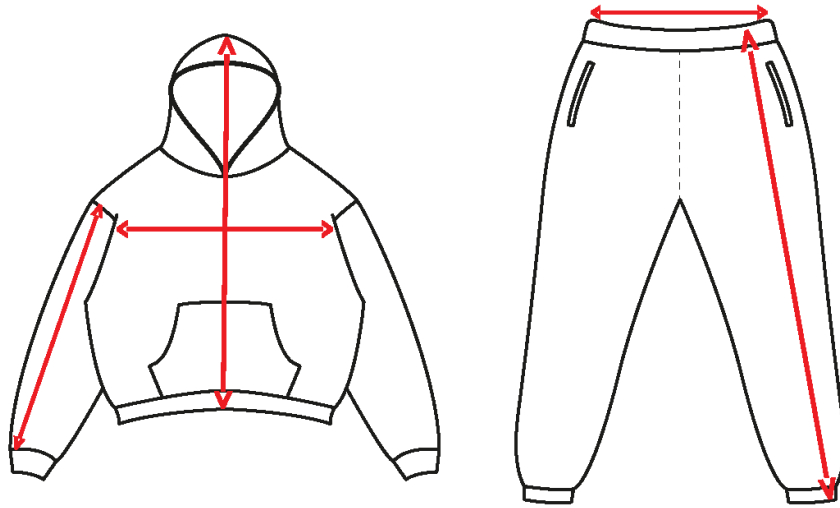

BRANDED

KIDS OVERSIZED

SIZE GUIDE

SIZE (INCHES)	1-2 YEARS	3-4 YEARS	5-6 YEARS	7-8 YEARS	9-11 YEARS	12-13 YEARS	14-15 YEARS
HOODIE WIDTH	16.5	17.5	18.5	19.25	20	20.75	21.5
HOODIE LENGTH	18.5	19.5	20.5	21.5	22.5	24	25.5
HOODIE SLEEVE	12.25	13	13.75	14.5	15.25	16	16.75
TROUSER WIDTH	12.5	14	14.75	15.5	16.25	17	17.75
TROUSER LENGTH	23	25	26.5	30	34	36	38.5