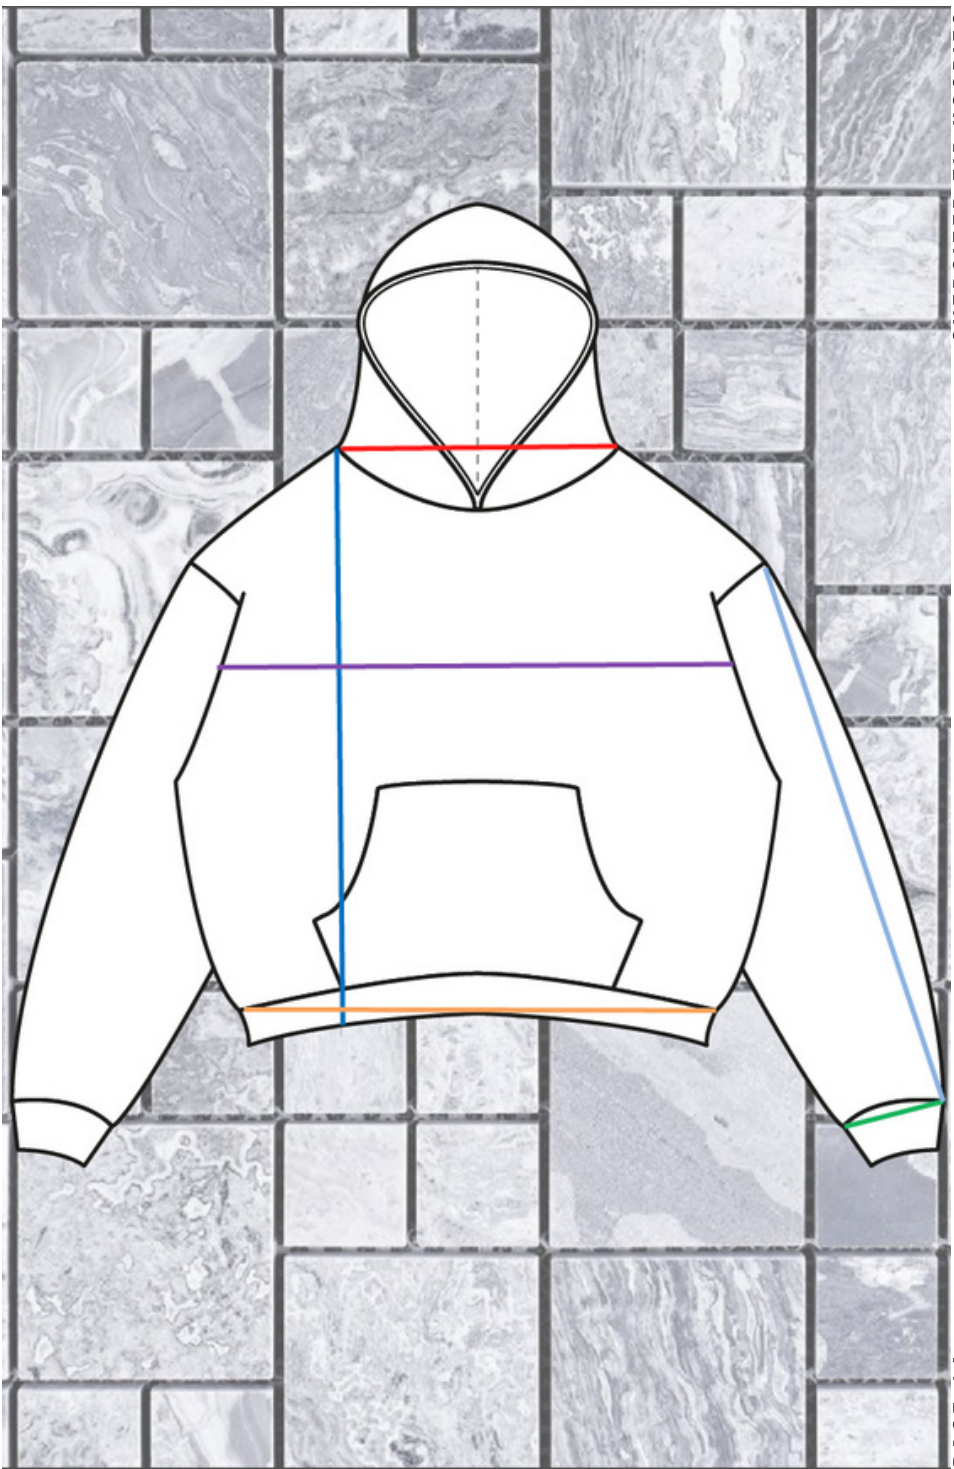

Oversized Zip Hoodies

OVERSIZED ZIP HOODIES

SIZE	BODY LENGTH (INCHES)	WAIST WIDTH (INCHES)	FULL ARM LENGTH (INCHES)	ARM WIDTH (INCHES)	CHEST WIDTH (INCHES)	NECK WIDTH (INCHES)
SMALL	24.5"	22"	21.5"	10"	24.5"	10"
MEDIUM	25"	23"	22"	10.5"	25"	10.5"
LARGE	25.5"	24"	22.5"	11"	25.5"	11"
XL	26"	25"	23"	11.5"	26"	11.5"
XXL	26.5"	26"	23.5"	12"	27"	12"