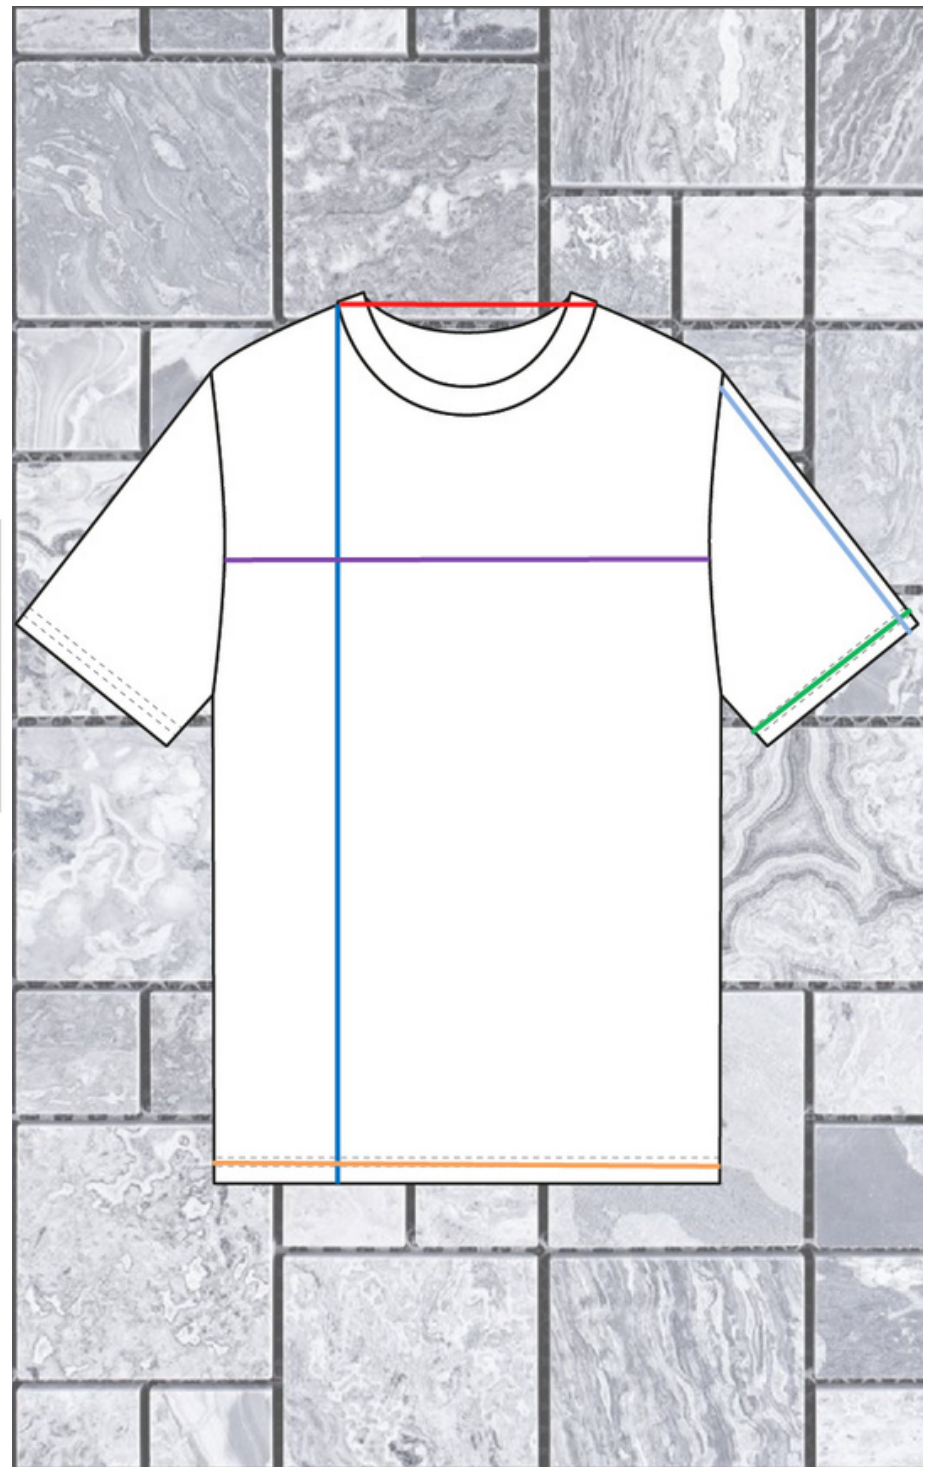

T-shirts

T-SHIRT

SIZE	BODY LENGTH (INCHES)	WAIST WIDTH (INCHES)	FULL ARM LENGTH (INCHES)	ARM WIDTH (INCHES)	CHEST WIDTH (INCHES)	NECK WIDTH (INCHES)
XS	24.5"	17"	6.5"	5"	15"	7"
SMALL	25.5"	18.5"	7"	6"	16.5"	7"
MEDIUM	26"	19.5"	7"	6.5"	17"	8"
LARGE	27.5"	21"	8"	7"	18.5"	9"
XL	30"	3"	9.5"	7"	19.5"	9"
XXL	31"	23"	10"	8"	21"	10"