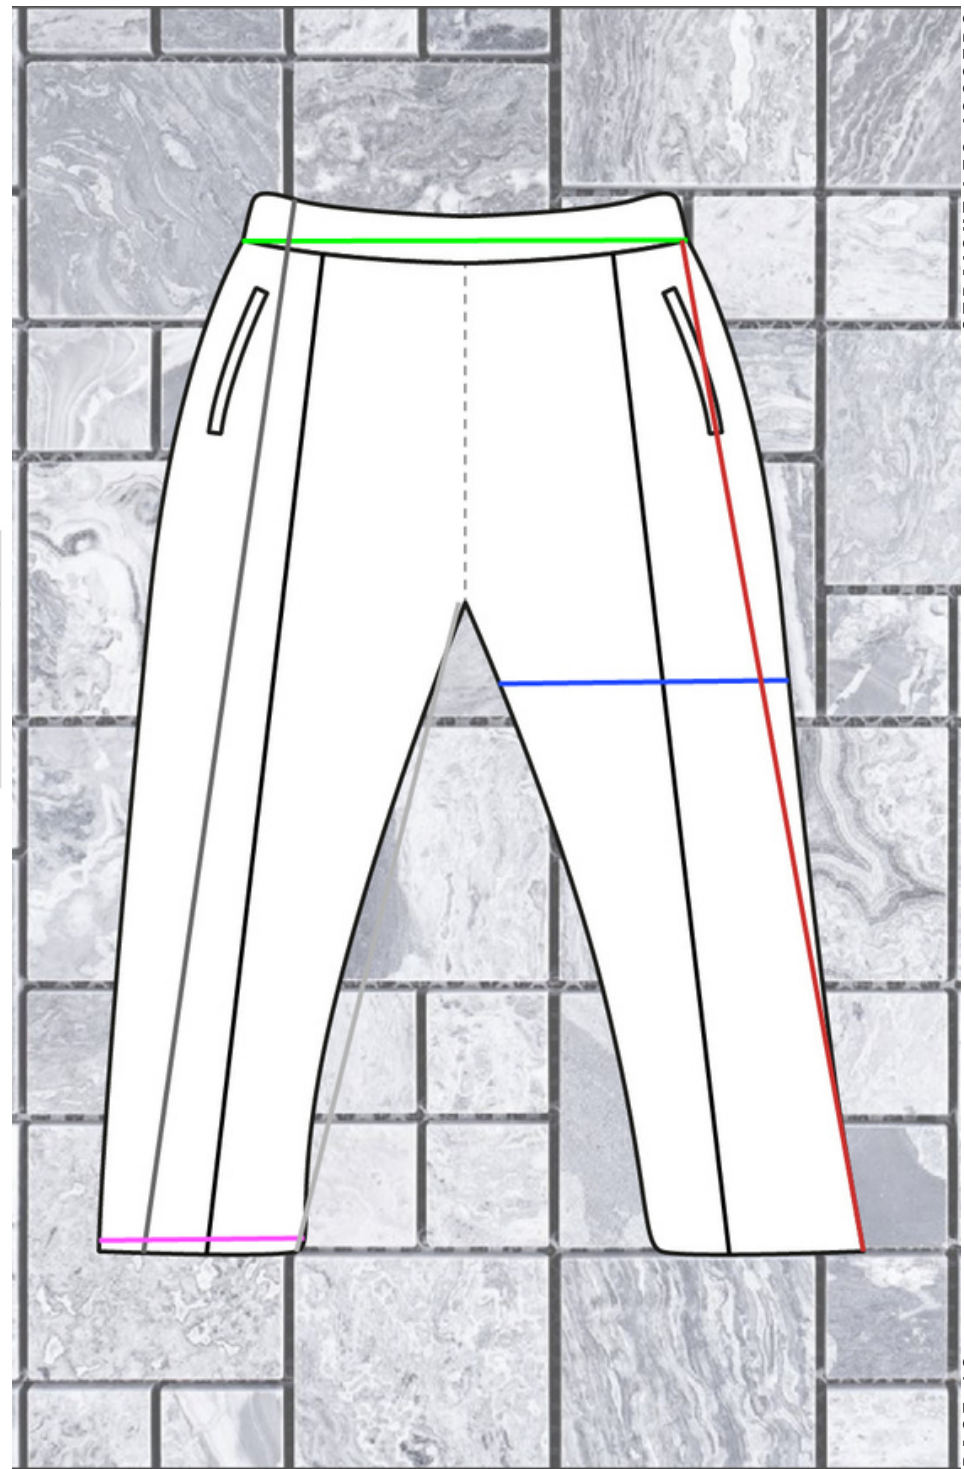

Straight Leg Joggers

STRAIGHT LEG JOGGERS

SIZE	OUTTER LEG LENGTH (INCHES)	INNER LEG LENGTH (INCHES)	ANKLE WIDTH (INCHES)	WAIST WIDTH (INCHES)	THIGH WIDTH (INCHES)	FULL BODY LENGTH (INCHES)
SMALL	38"	30"	7.5"	14"	10"	39.5"
MEDIUM	41"	32"	9"	15"	12"	42"
LARGE	42"	33"	9.5"	16"	13"	43"
XL	42.5"	33.5"	10"	17"	13.5"	44"
XXL	43"	34"	10.5"	18"	14"	45"