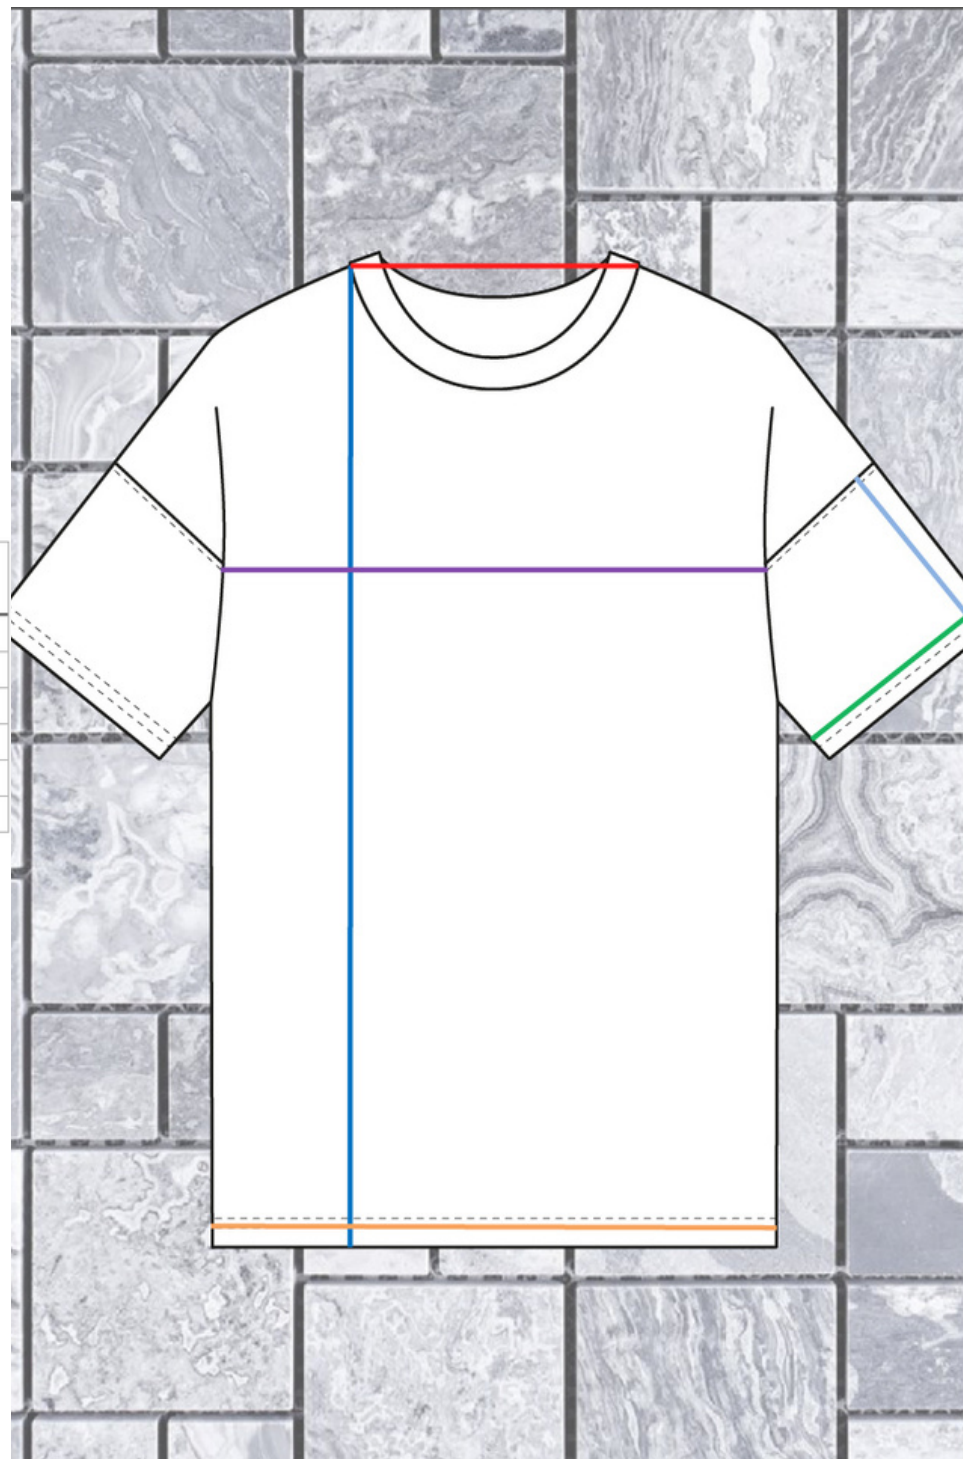

Oversized T-shirts

OVERSIZED T-SHIRT

SIZE	BODY LENGTH (INCHES)	WAIST WIDTH (INCHES)	FULL ARM LENGTH (INCHES)	ARM WIDTH (INCHES)	CHEST WIDTH (INCHES)	NECK WIDTH (INCHES)
XS	26"	21"	7.5"	7.5"	17"	7"
SMALL	27"	22"	8"	7.5"	18"	7.5"
MEDIUM	30"	23"	9"	8"	19"	8.5"
LARGE	31"	24"	9.5"	8.5"	20"	9"
XL	32"	25"	10"	9"	21"	9"
XXL	32"	26"	11"	9.5"	22"	9"