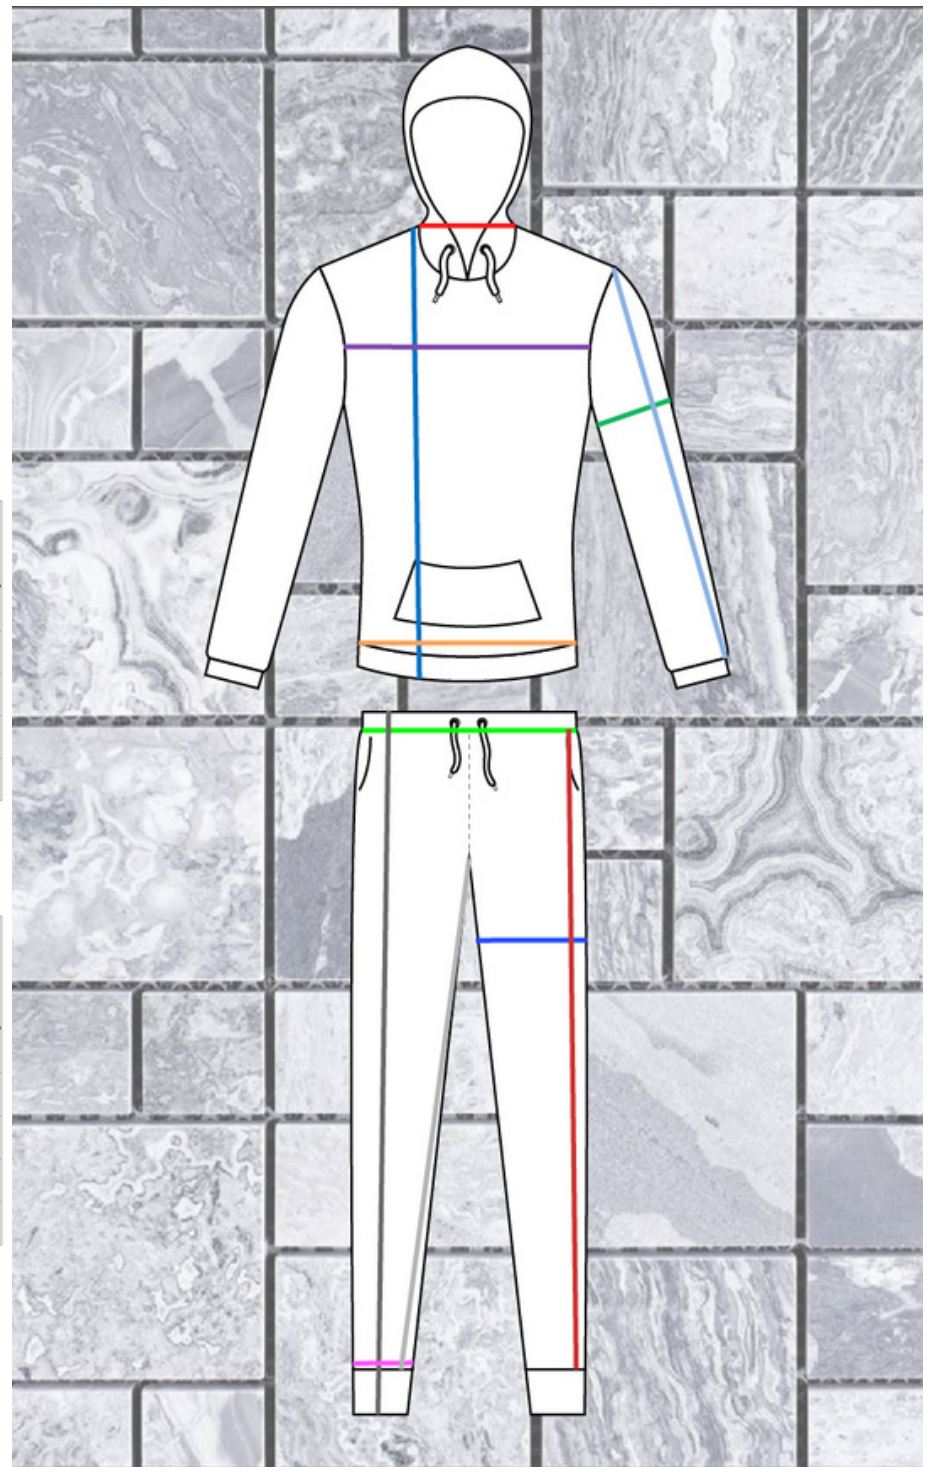

Regular Fit Tracksuits

REGULAR FIT HOODIES

SIZE	BODY LENGTH (INCHES)	WAIST WIDTH (INCHES)	FULL ARM LENGTH (INCHES)	ARM WIDTH (INCHES)	CHEST WIDTH (INCHES)	NECK WIDTH (INCHES)
SMALL	25"	20.5"	27"	8"	23"	10.5"
MEDIUM	28"	21.5"	29"	9"	25.5"	12.5"
LARGE	29"	22.5"	30"	10"	26.5"	13"
XL	29.5"	25"	31"	11"	27.5"	13.5"
XXL	30"	27"	32"	12"	29"	14"

REGULAR FIT JOGGERS

SIZE	OUTTER LEG LENGTH (INCHES)	INNER LEG LENGTH (INCHES)	ANKLE WIDTH (INCHES)	WAIST WIDTH (INCHES)	THIGH WIDTH (INCHES)	FULL BODY LENGTH (INCHES)
SMALL	36"	27.5"	5.5"	15"	10.5"	40.5"
MEDIUM	37"	28"	6"	16"	11.5"	41"
LARGE	38"	29"	6.5"	17"	12"	42"
XL	39"	30"	7"	19"	12.5"	43"
XXL	40"	31"	8"	20"	13"	44"