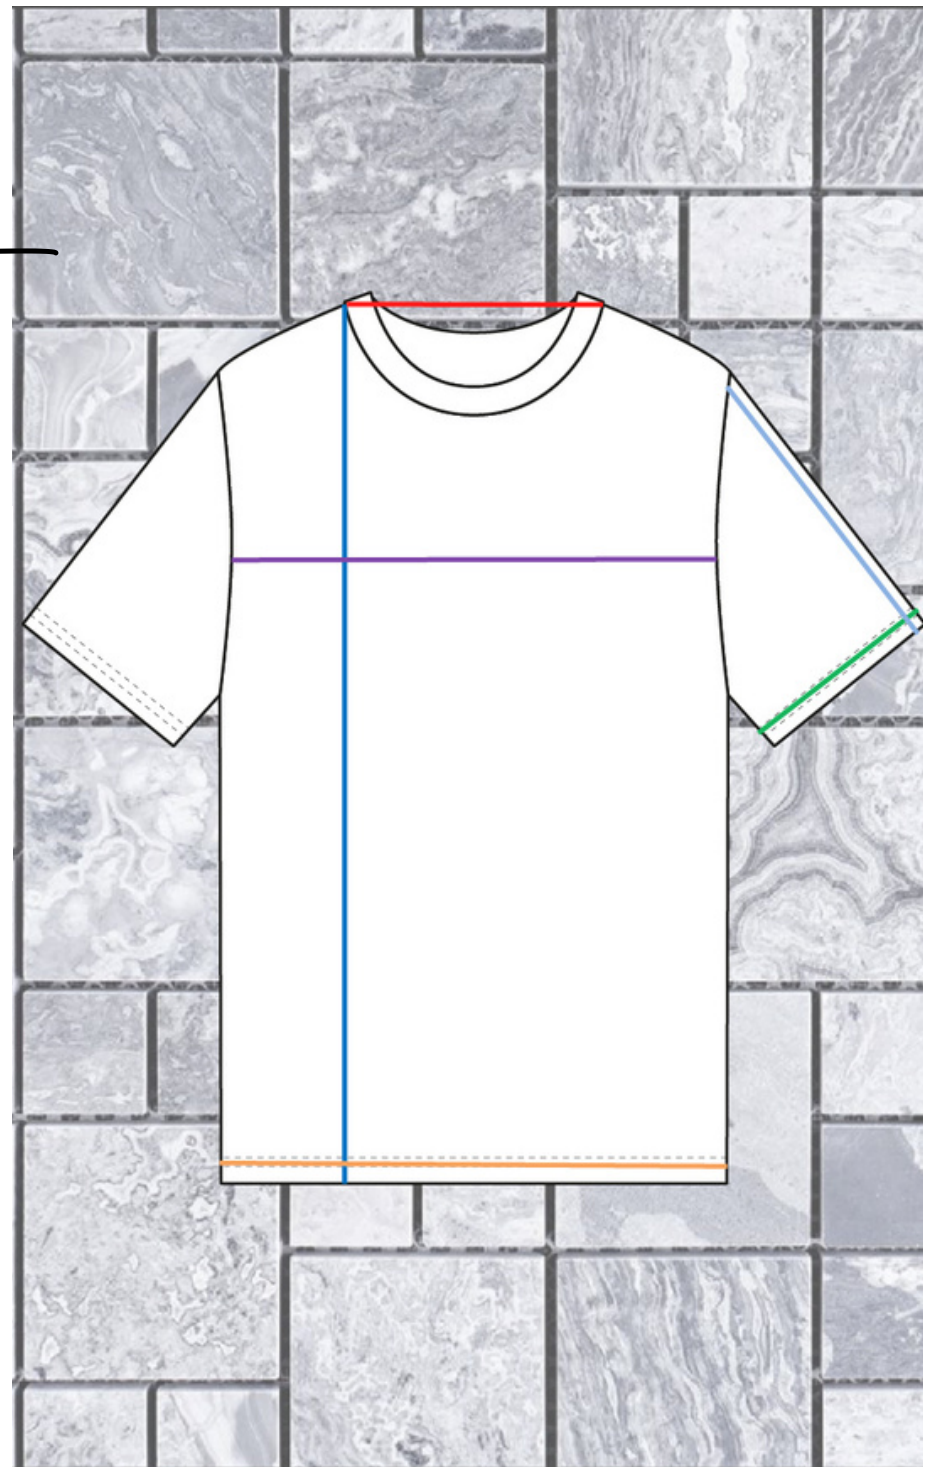

Ultra Luxury Regular Fit T-shirt

ULTRA LUXURY REGULAR FIT T-SHIRT

SIZE	BODY LENGTH (INCHES)	WAIST WIDTH (INCHES)	FULL ARM LENGTH (INCHES)	ARM WIDTH (INCHES)	CHEST WIDTH (INCHES)	NECK WIDTH (INCHES)
SMALL	27.5"	19"	7.5"	7"	19.5"	7.5"
MEDIUM	28"	20"	8.5"	7"	20.5"	8"
LARGE	28.5"	21"	9.5"	7.5"	21.5"	8.5"
XL	30"	22"	9.5"	7.5"	22.5"	9"
XXL	31.5"	23"	10"	8"	23.5"	9.5"
XXXL	33"	24"	10.5"	8.5"	24.5"	10"