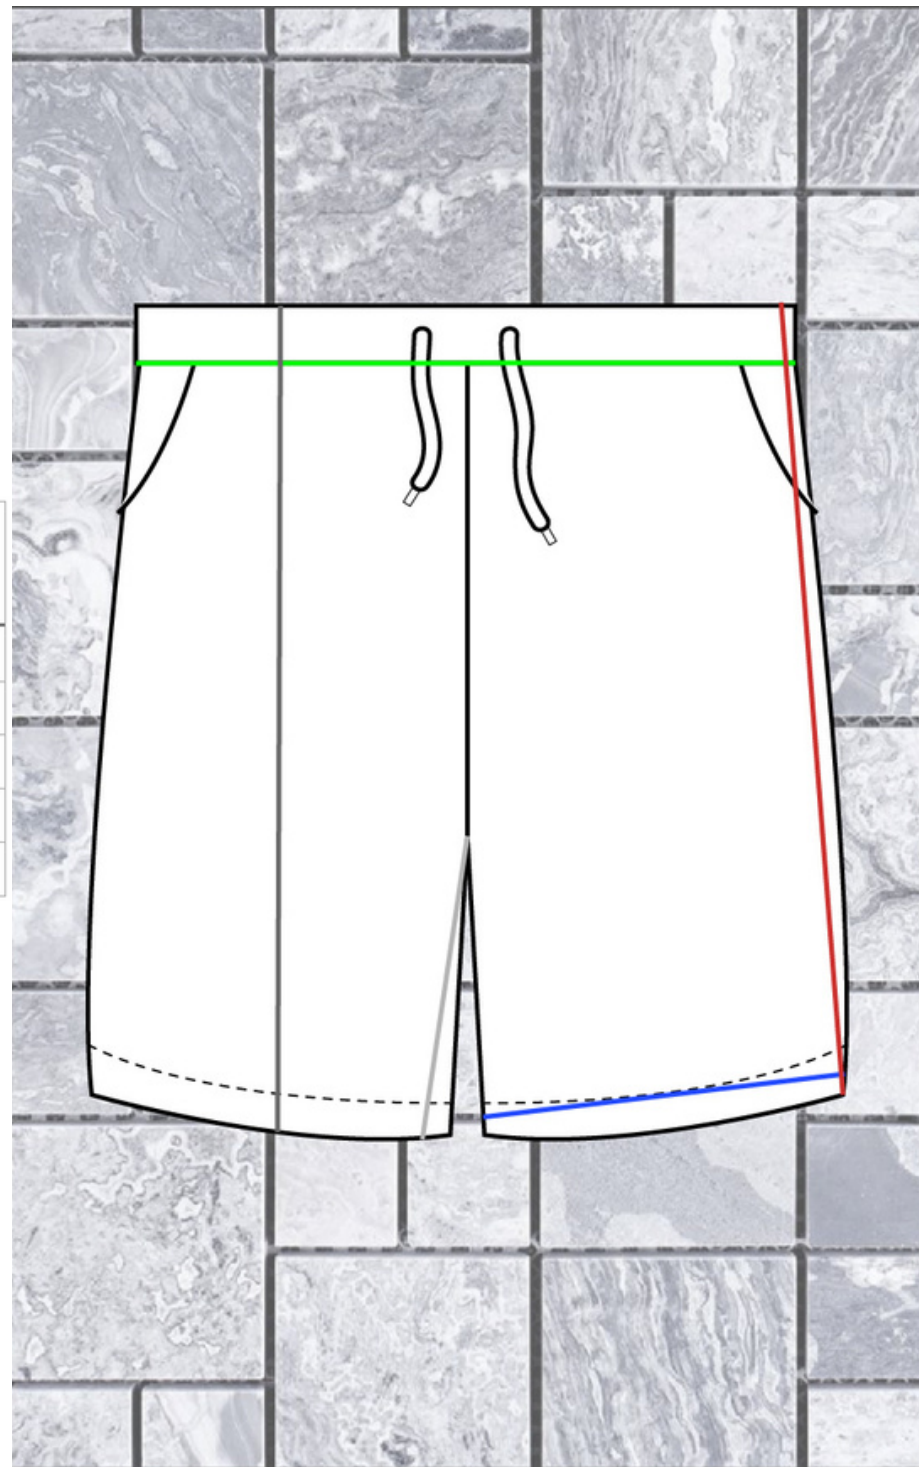

Oversized Shorts

OVERSIZED SHORTS

SIZE	OUTTER LEG LENGTH (INCHES)	INNER LEG LENGTH (INCHES)	ANKLE WIDTH (INCHES)	WAIST WIDTH (INCHES)	THIGH WIDTH (INCHES)	FULL BODY LENGTH (INCHES)
SMALL	18"	7"	-	13"	10.5"	20"
MEDIUM	19"	8"	-	14"	11"	21"
LARGE	21"	9"	-	15"	12"	22"
XL	22"	10"	-	16"	13"	23"
XXL	23"	11"	-	17"	14"	24"