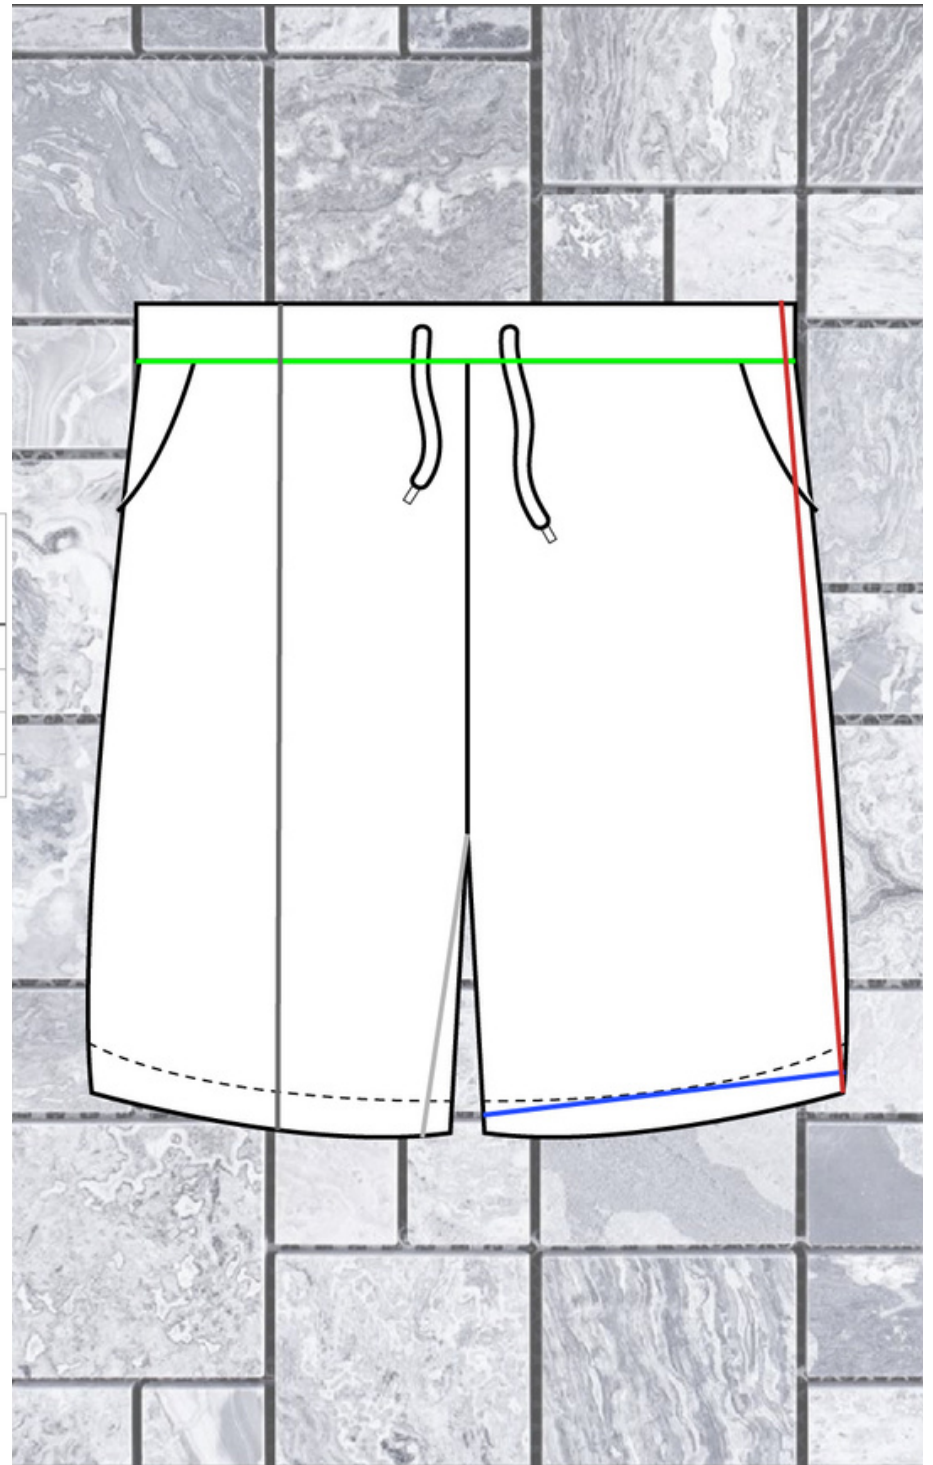

Shorts

SHORTS

SIZE	OUTTER LEG LENGTH (INCHES)	INNER LEG LENGTH (INCHES)	ANKLE WIDTH (INCHES)	WAIST WIDTH (INCHES)	THIGH WIDTH (INCHES)	FULL BODY LENGTH (INCHES)
SMALL	15"	6.5"	-	13"	8"	17"
MEDIUM	16"	7"	-	14"	9"	17.5"
LARGE	17"	8.5"	-	15"	10"	20"
XL	19"	9"	-	16"	11"	21"