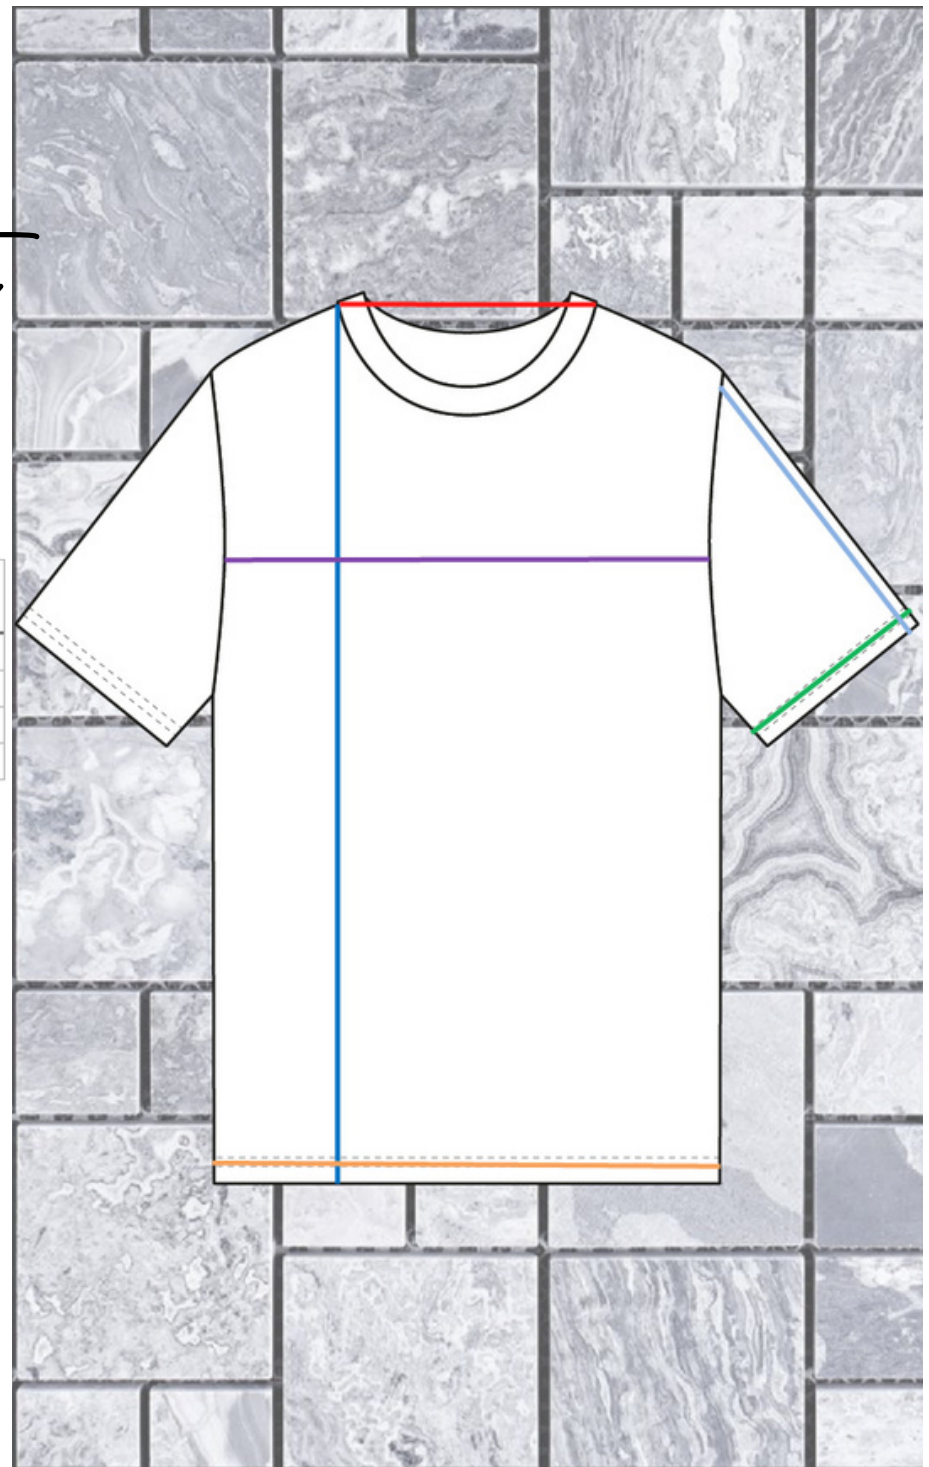

Ultra Luxury Oversized T-shirts

ULTRA LUXURY OVERSIZED T-SHIRT

SIZE	BODY LENGTH (INCHES)	WAIST WIDTH (INCHES)	FULL ARM LENGTH (INCHES)	ARM WIDTH (INCHES)	CHEST WIDTH (INCHES)	NECK WIDTH (INCHES)
SMALL	28"	23"	7"	8"	22.5"	8"
MEDIUM	28.5"	25"	7.5"	8.5"	23.5"	8.5"
LARGE	29.5"	26"	8"	9"	24.5"	9"
XL	31"	27"	8.5"	9.5"	25.5"	9.5"