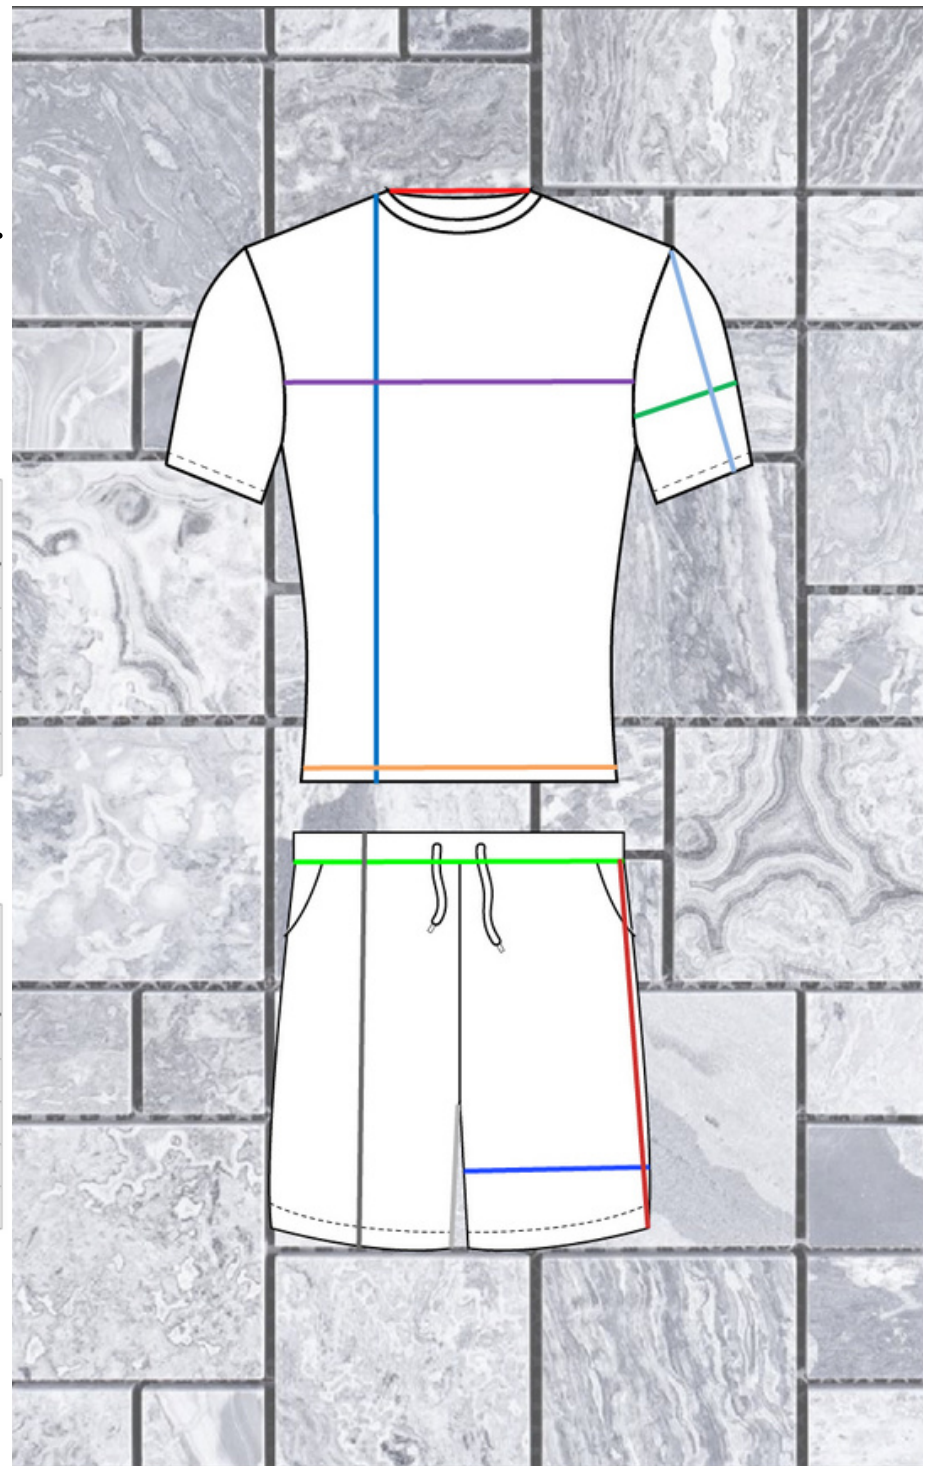

Luxury Regular Fit Shorts Sets

LUXURY REGULAR FIT T-SHIRT

SIZE	BODY LENGTH (INCHES)	WAIST WIDTH (INCHES)	FULL ARM LENGTH (INCHES)	ARM WIDTH (INCHES)	CHEST WIDTH (INCHES)	NECK WIDTH (INCHES)
XS	26"	19"	7.5"	6.5"	18"	7.5"
SMALL	26.5"	18"	8"	7"	19"	8"
MEDIUM	28"	20"	9"	7.5"	20"	8"
LARGE	29.5"	21.5"	9"	8"	21"	8"
XL	30.5"	22.5"	9.5"	8"	23"	9"

LUXURY REGULAR FIT SHORTS

SIZE	OUTTER LEG LENGTH (INCHES)	INNER LEG LENGTH (INCHES)	ANKLE WIDTH (INCHES)	WAIST WIDTH (INCHES)	THIGH WIDTH (INCHES)	FULL BODY LENGTH (INCHES)
XS	17"	8"	-	12"	10"	19"
SMALL	17"	8"	-	13"	10"	19"
MEDIUM	17.5"	8"	-	14"	10.5"	19.5"
LARGE	18.5"	8.5"	-	15"	11"	20.5"
XL	19"	9"	-	16"	12"	21"