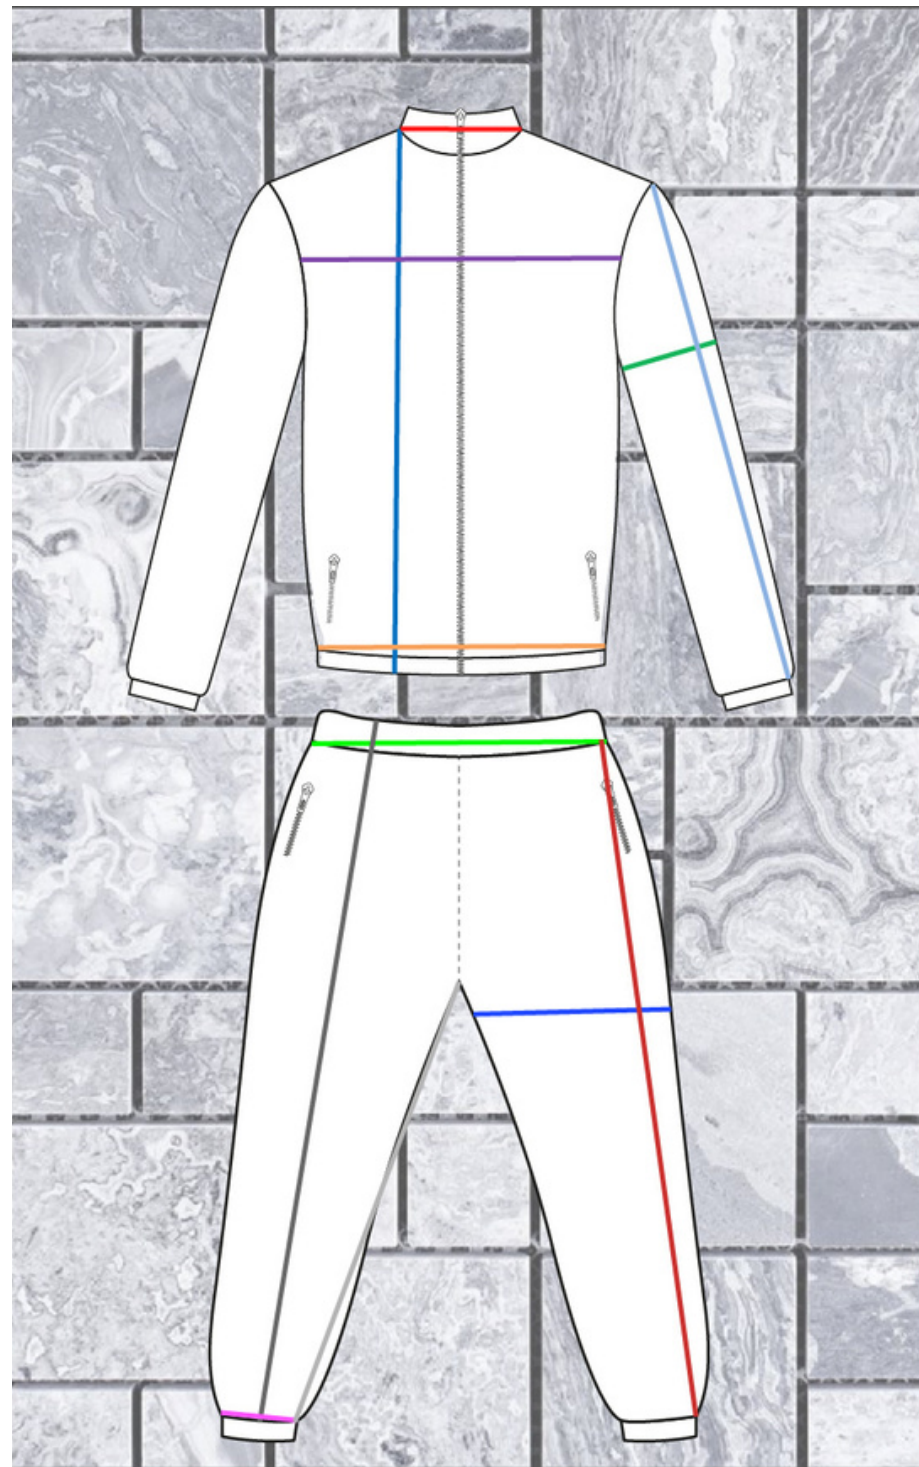

Oversized Nylon Sets

OVERSIZED NYLON JACKET

SIZE	BODY LENGTH (INCHES)	WAIST WIDTH (INCHES)	FULL ARM LENGTH (INCHES)	ARM WIDTH (INCHES)	CHEST WIDTH (INCHES)	NECK WIDTH (INCHES)
SMALL	29"	15"	25"	8.5"	18"	8"
MEDIUM	29"	16"	25"	9"	20"	9"
LARGE	30"	17"	25"	9.5"	21"	9"
XL	31"	18"	25"	10"	22"	11"

OVERSIZED NYLON JOGGERS

SIZE	OUTTER LEG LENGTH (INCHES)	INNER LEG LENGTH (INCHES)	ANKLE WIDTH (INCHES)	WAIST WIDTH (INCHES)	THIGH WIDTH (INCHES)	FULL BODY LENGTH (INCHES)
SMALL	37"	28"	4.5"	12"	12"	40"
MEDIUM	39"	29"	5"	13"	12.5"	41"
LARGE	40"	30"	5.5"	14"	13"	42"
XL	41"	31"	6"	15"	13"	43"