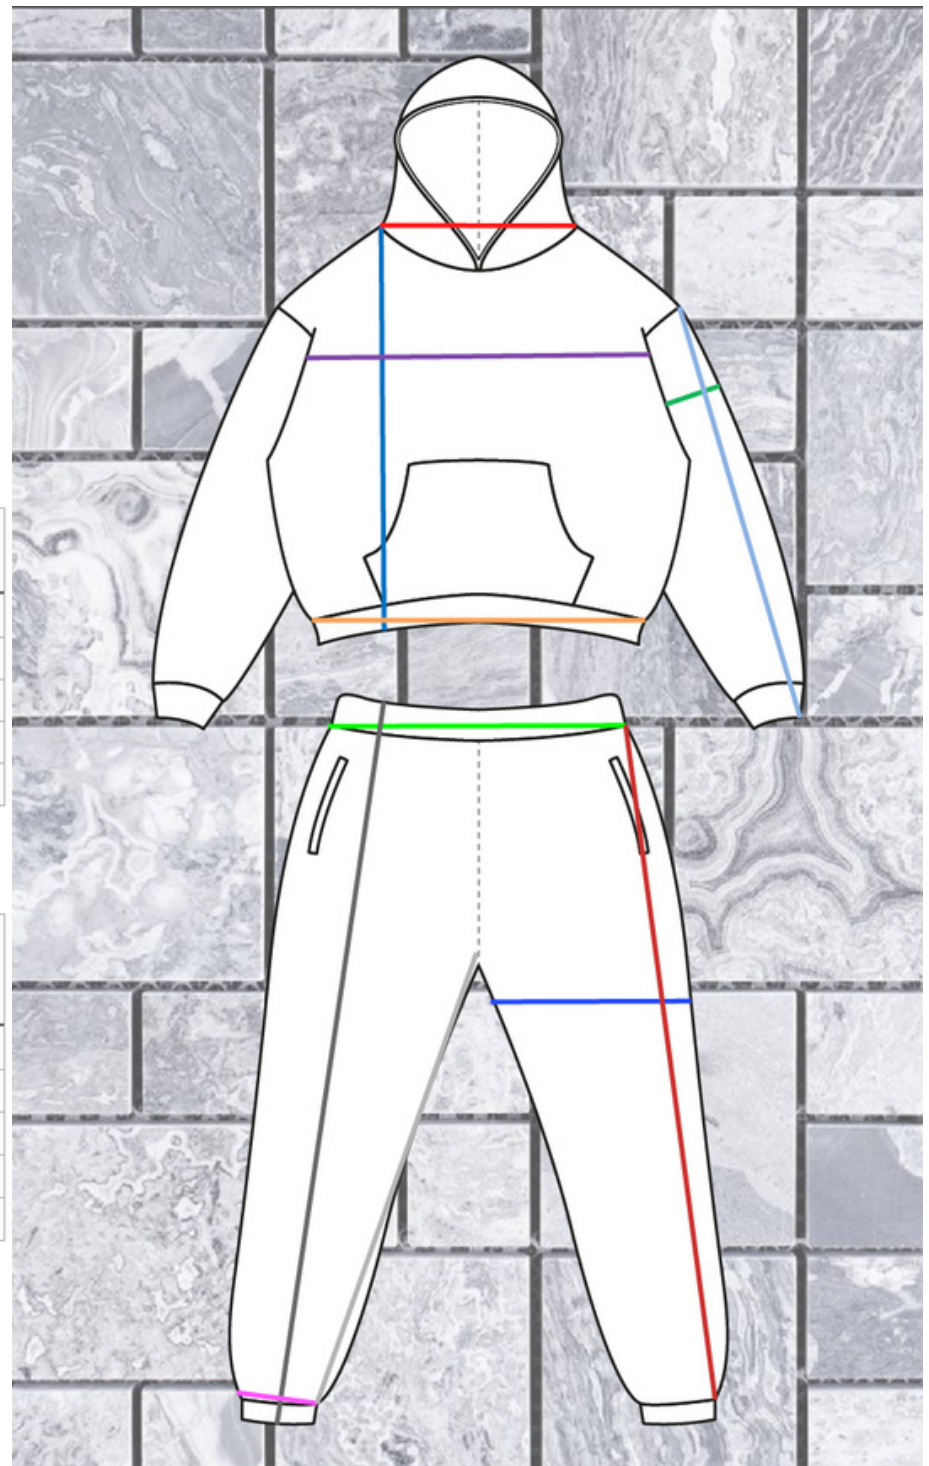

Oversized Tracksuits

OVERSIZED HOODIES

SIZE	BODY LENGTH (INCHES)	WAIST WIDTH (INCHES)	FULL ARM LENGTH (INCHES)	ARM WIDTH (INCHES)	CHEST WIDTH (INCHES)	NECK WIDTH (INCHES)
SMALL	24.5"	18"	22.5"	8"	22"	12"
MEDIUM	26"	18.5"	23"	8.5"	22.5"	12"
LARGE	27"	21.5"	24"	9"	24"	13"
XL	29"	24.5"	24.5"	10"	24.5"	13"
XXL	30"	25"	25"	10.5"	28"	13.5"

OVERSIZED JOGGERS

SIZE	OUTTER LEG LENGTH (INCHES)	INNER LEG LENGTH (INCHES)	ANKLE WIDTH (INCHES)	WAIST WIDTH (INCHES)	THIGH WIDTH (INCHES)	FULL BODY LENGTH (INCHES)
SMALL	37"	27"	5.5"	14"	11"	39"
MEDIUM	38"	28"	6"	15"	11.5"	41"
LARGE	38.5"	28.5"	6.5"	16"	12"	42"
XL	42"	29"	6.5"	17"	12.5"	45"
XXL	43"	31"	7"	19"	13"	47"