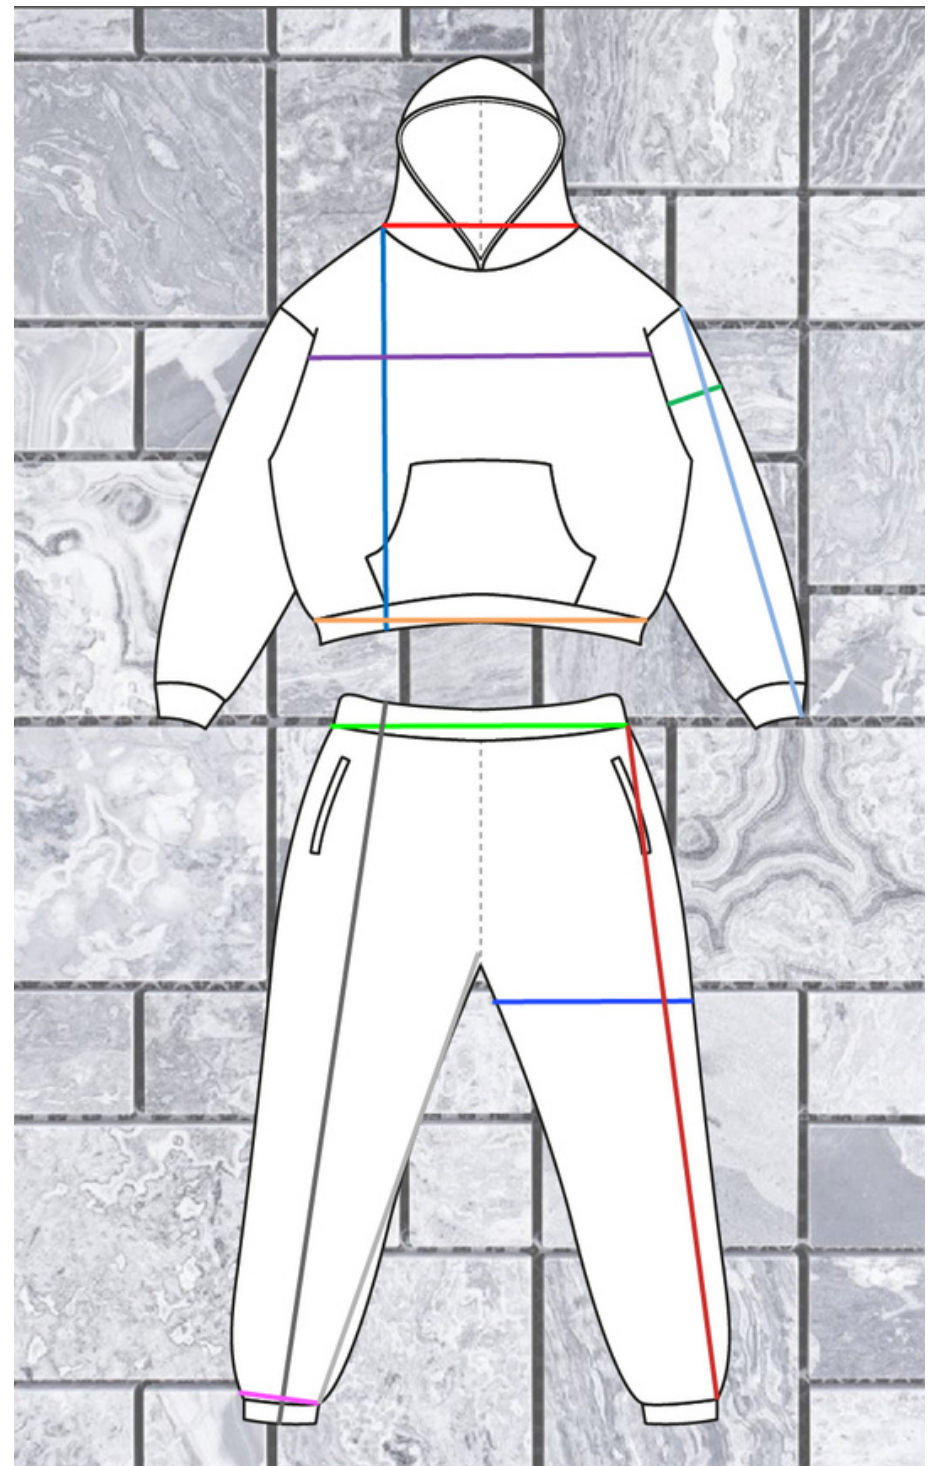

Kids Oversized Tracksuits

KIDS OVERSIZED HOODIES

SIZE	BODY LENGTH (INCHES)	WAIST WIDTH (INCHES)	FULL ARM LENGTH (INCHES)	ARM WIDTH (INCHES)	CHEST WIDTH (INCHES)	NECK WIDTH (INCHES)
1-2 YEARS	17.5"	14"	12"	5.5"	15"	9"
3-4 YEARS	18"	14.5"	12.5"	5.5"	15.5"	9.5"
5-6 YEARS	18.5"	15"	14"	6"	16.5"	10"
7-8 YEARS	21"	17"	14.5"	6.5"	18"	10.5"
9-11 YEARS	22"	18"	15"	6.5"	19"	11"
12-13 YEARS	23"	19"	16"	7"	19.5"	11"
14-15 YEARS	24"	19.5"	17"	7.5"	20"	11"

KIDS OVERSIZED JOGGERS

SIZE	OUTTER LEG LENGTH (INCHES)	INNER LEG WIDTH (INCHES)	ANKLE WIDTH (INCHES)	WAIST WIDTH (INCHES)	THIGH WIDTH (INCHES)	FULL BODY LENGTH (INCHES)
1-2 YEARS	19.5"	14"	3"	9"	7"	22"
3-4 YEARS	23"	16"	4"	10"	7.5"	25"
5-6 YEARS	24"	18"	5"	11"	8"	26.5"
7-8 YEARS	28.5"	21"	5.5"	12"	8.5"	29"
9-11 YEARS	29"	22"	5.5"	13"	9"	30"
12-13 YEARS	33"	26"	5.5"	13"	9.5"	35"
14-15 YEARS	36"	27"	5.5"	14"	10"	38"